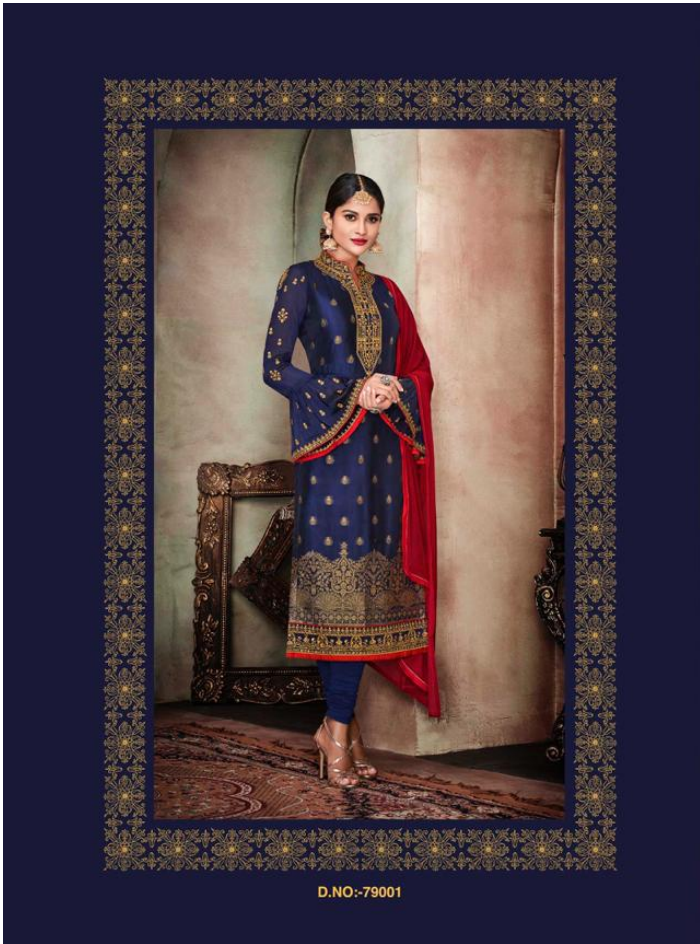

D.NO:-79001