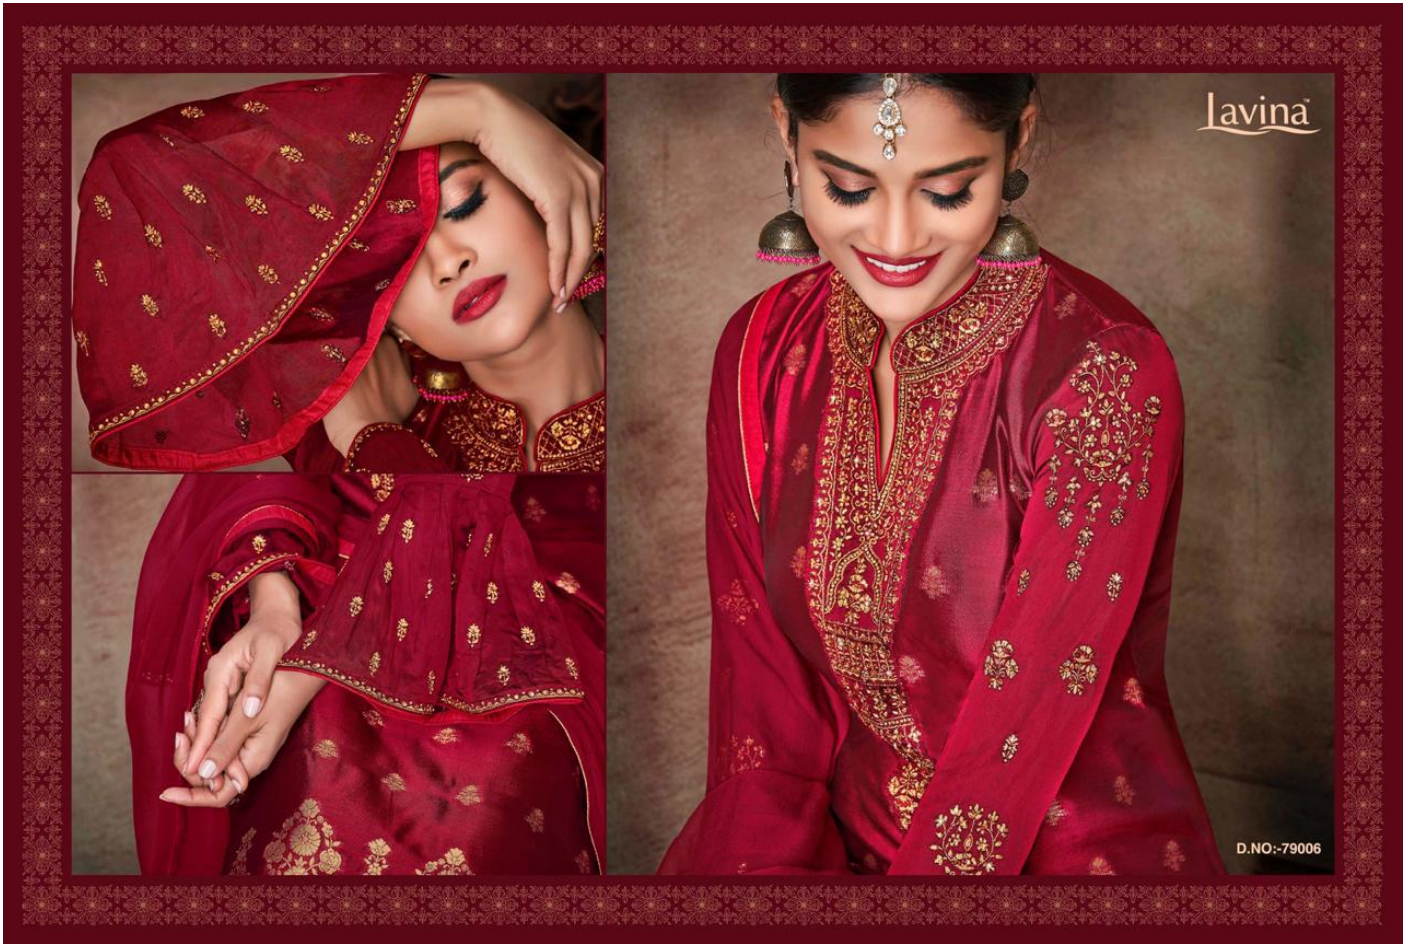

lavina

D.NO.-79006