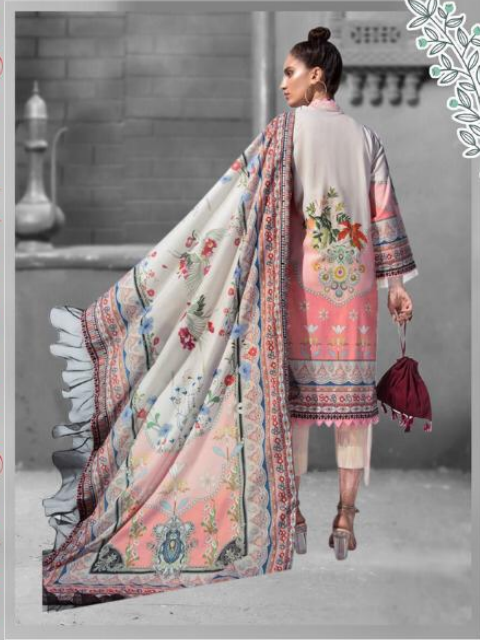

RATE :- 699 + G.S.T. EXTRA

LOOKING FORWARD FOR POSITIVE RESPONSE FROM YOU ALL.

CYRA
FASHION

THE ART OF DESIGNING LUXURY STYLE...

CRESCENT LUXURIOUS
DIGITAL PRINT
Color No. 14001

 **CYRA**TM
FASHION

Gift your self the beauty you desire