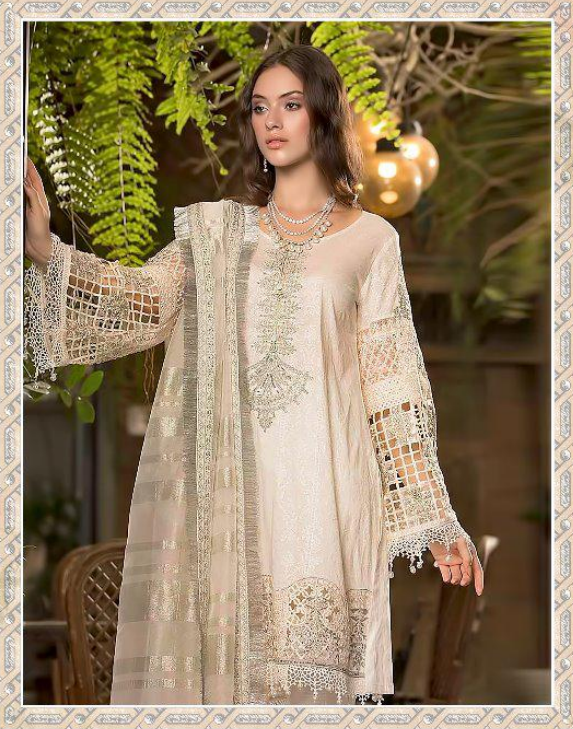

MARIYA.B.
Lawn Collection
Vol-2

1638