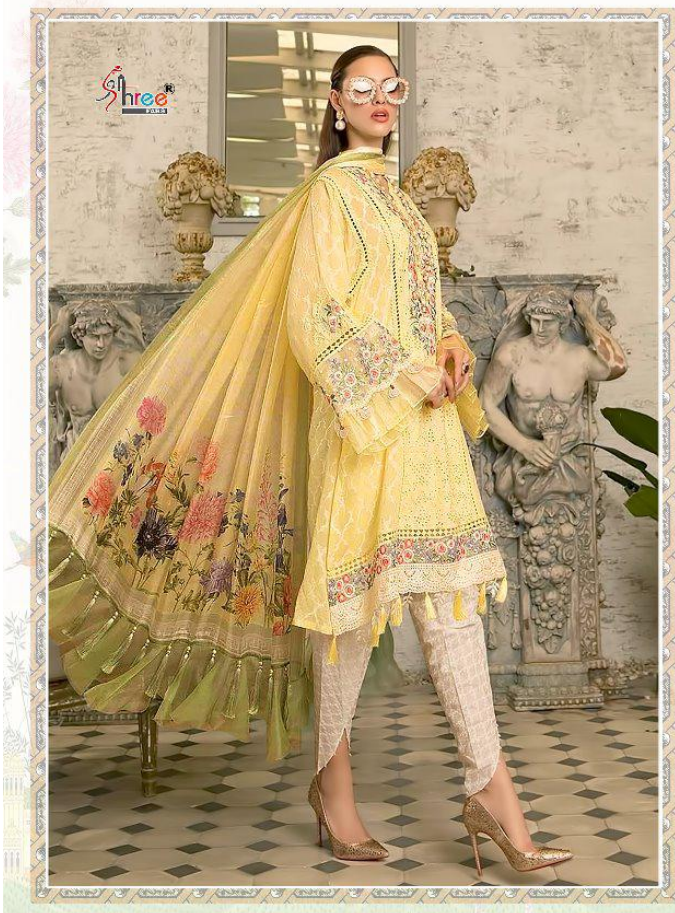

Vol-2

D.NO.	TOP	BOTTOM	DUPATTA	RATE
1631	PURE COTTON PRINT WITH HEAVY EMBROIDERY	SEMI LAWN (PRINTED)	CHIFFON PRINTED	775.00
1632	PURE COTTON PRINT WITH SIFLY DAMAN & EMBROIDERY WORK	SEMI LAWN (PRINTED)	CHIFFON PRINTED	961.00
1633	PURE COTTON PRINT WITH EMBROIDERY	SEMI LAWN (PRINTED)	CHIFFON PRINTED	899.00
1634	PURE COTTON PRINT WITH HEAVY EMBROIDERY	SEMI LAWN (PRINTED)	CHIFFON PRINTED	875.00
1635	PURE COTTON WITH SIFLY WORK WITH HEAVY EMBROIDERY PATCH BACK COTTON PRINT	SEMI LAWN (PRINTED)	CHIFFON PRINTED	1099.00
1636	PURE COTTON PRINT WITH HEAVY EMBROIDERY	SEMI LAWN	NET WITH EMBROIDERY PALLU	1141.00
1637	PURE COTTON WITH WITH HEAVY EMBROIDERY	SEMI LAWN (PRINTED WITH WORK)	KOTA CHEKS WITH EMBROIDERY	1181.00
1638	PURE COTTON WITH WITH HEAVY EMBROIDERY	SEMI LAWN (PRINTED)	ORGANJA WITH FOIL PRINT	1061.00

Shree[®]
FABS

MARIYA.B.
Lawn Collection
Vol-2

1638

MARIYA.B.
Lawn Collection
Vol-2

1636

1637

MARIYA.B.
Lawn Collection
Vol-2

MARIYA.B.
Lawn Collection
Vol-2