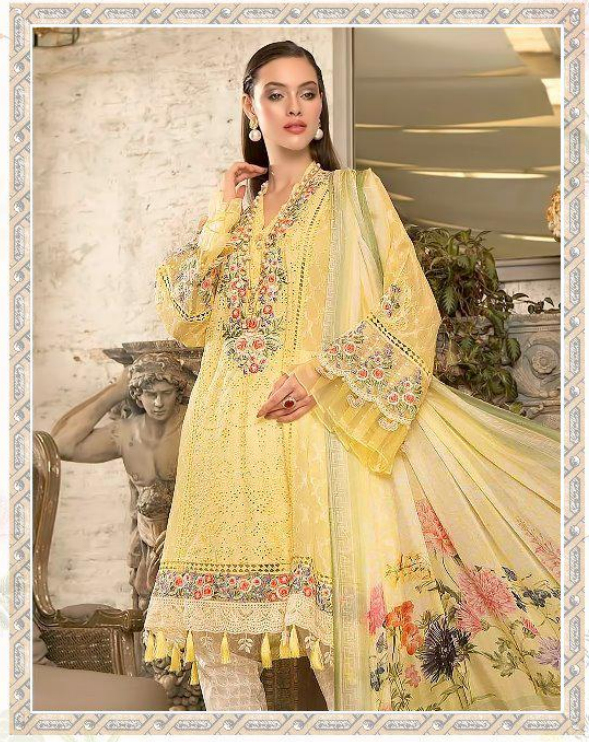

Vol-2

D.NO.	TOP	BOTTOM	DUPATTA	RATE
1631	PURE COTTON PRINT WITH HEAVY EMBROIDERY	SEMI LAWN (PRINTED)	CHIFFON PRINTED	775.00
1632	PURE COTTON PRINT WITH SIFLY DAMAN & EMBROIDERY WORK	SEMI LAWN (PRINTED)	CHIFFON PRINTED	961.00
1633	PURE COTTON PRINT WITH EMBROIDERY	SEMI LAWN (PRINTED)	CHIFFON PRINTED	899.00
1634	PURE COTTON PRINT WITH HEAVY EMBROIDERY	SEMI LAWN (PRINTED)	CHIFFON PRINTED	875.00
1635	PURE COTTON WITH SIFLY WORK WITH HEAVY EMBROIDERY PATCH BACK COTTON PRINT	SEMI LAWN (PRINTED)	CHIFFON PRINTED	1099.00
1636	PURE COTTON PRINT WITH HEAVY EMBROIDERY	SEMI LAWN	NET WITH EMBROIDERY PALLU	1141.00
1637	PURE COTTON WITH WITH HEAVY EMBROIDERY	SEMI LAWN (PRINTED WITH WORK)	KOTA CHEKS WITH EMBROIDERY	1181.00
1638	PURE COTTON WITH WITH HEAVY EMBROIDERY	SEMI LAWN (PRINTED)	ORGANJA WITH FOIL PRINT	1061.00

Shree[®]
FABS

MARIYA.B.
Lawn Collection
Vol-2

1638

MARIYA.B.
Lawn Collection
Vol-2

1636

1637

MARIYA.B.
Lawn Collection
Vol-2

MARIYA.B.
Lawn Collection
Vol-2