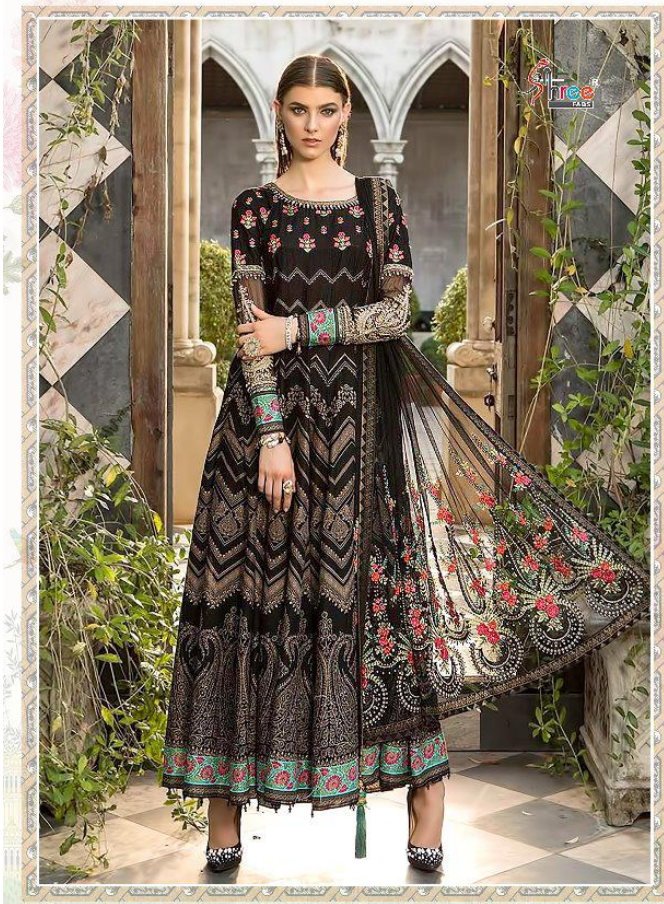

MARIYA.B.
Lawn Collection
Vol-2

1636