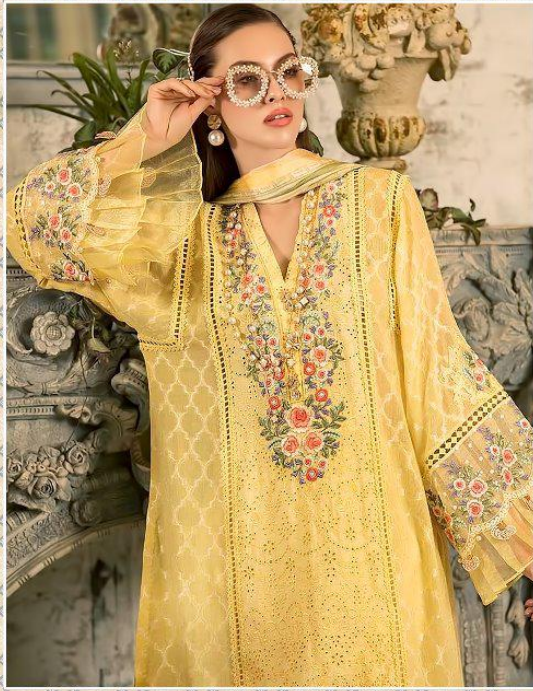

Vol-2

D.NO.	TOP	BOTTOM	DUPATTA	RATE
1631	PURE COTTON PRINT WITH HEAVY EMBROIDERY	SEMI LAWN (PRINTED)	CHIFFON PRINTED	775.00
1632	PURE COTTON PRINT WITH SIFLY DAMAN & EMBROIDERY WORK	SEMI LAWN (PRINTED)	CHIFFON PRINTED	961.00
1633	PURE COTTON PRINT WITH EMBROIDERY	SEMI LAWN (PRINTED)	CHIFFON PRINTED	899.00
1634	PURE COTTON PRINT WITH HEAVY EMBROIDERY	SEMI LAWN (PRINTED)	CHIFFON PRINTED	875.00
1635	PURE COTTON WITH SIFLY WORK WITH HEAVY EMBROIDERY PATCH BACK COTTON PRINT	SEMI LAWN (PRINTED)	CHIFFON PRINTED	1099.00
1636	PURE COTTON PRINT WITH HEAVY EMBROIDERY	SEMI LAWN	NET WITH EMBROIDERY PALLU	1141.00
1637	PURE COTTON WITH WITH HEAVY EMBROIDERY	SEMI LAWN (PRINTED WITH WORK)	KOTA CHEKS WITH EMBROIDERY	1181.00
1638	PURE COTTON WITH WITH HEAVY EMBROIDERY	SEMI LAWN (PRINTED)	ORGANJA WITH FOIL PRINT	1061.00

Shree[®]
FABS

MARIYA.B.
Lawn Collection
Vol-2

1635

1634

MARIYA.B.
Lawn Collection
Vol-2

1632

MARIYA, B.
Lawn Collection
Vol-2

1638