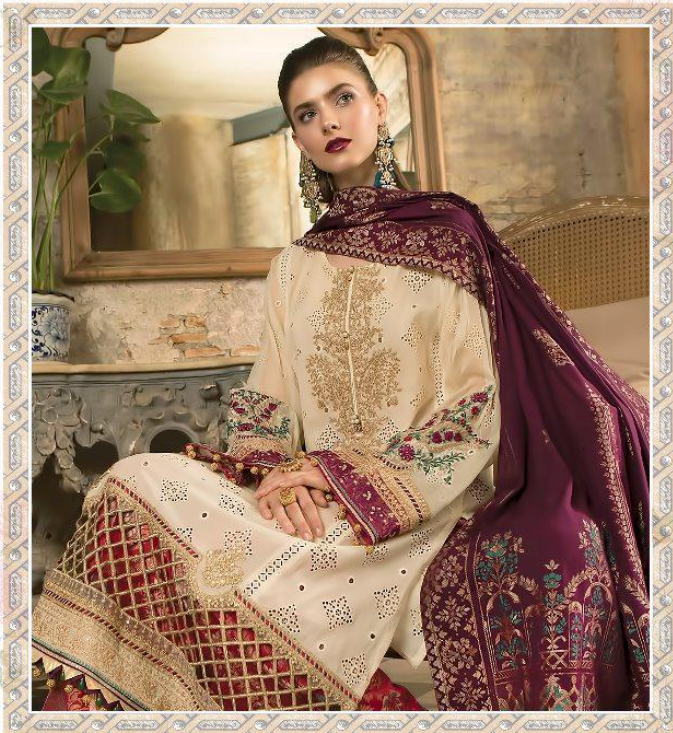

MARIYA.B.
Lawn Collection
Vol-2

1635