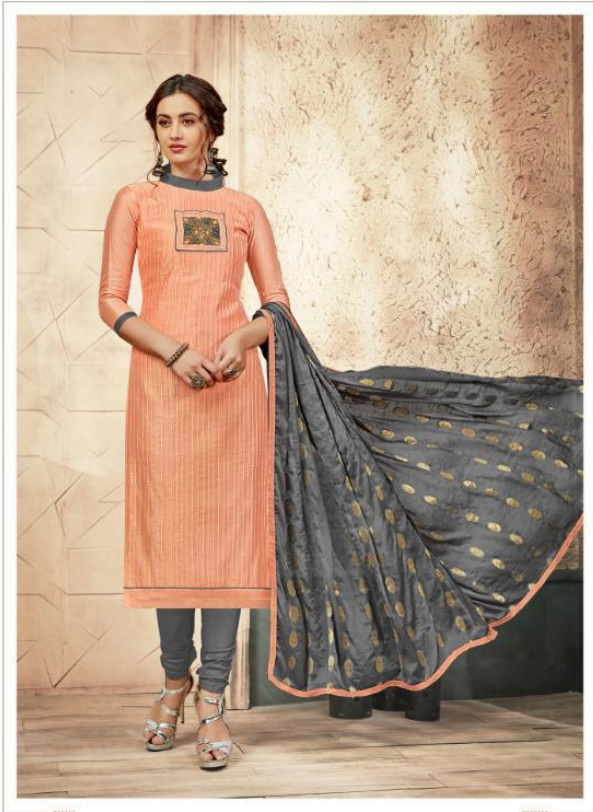

UNBELIEVABLE

D.81010