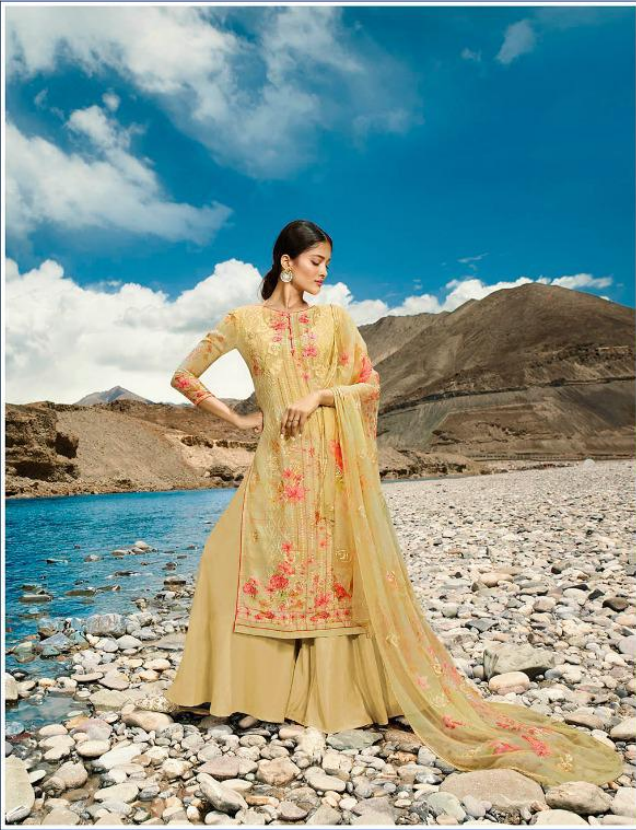

WRITEE

RATE:1860/-

TOP

PURE GORGETTE DIGITAL PRINT WITH FULL EMB.& JARI WORK

DUPATTA

PURE GORGETTE DIGITAL PRINT WITH HEAVY EMB.WORK

BOTTOM & INNER

SANTOON

Design No.	Product Name	Rate
17001 to 17008	WRITEE	1860/-
Total Suits	Total Amount	Average
08	14880/-	1860/-

ROSHNI INTERNATIONAL PVT. LTD.

zubeda

•17002•

zubeda

SEARCH TO BE SEEN

•17002•

•17001•