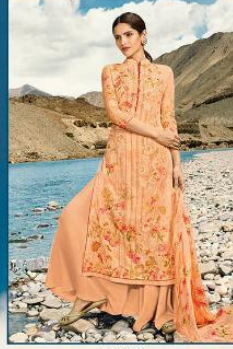

WRITEE

RATE:1860/-

TOP

PURE GORGETTE DIGITAL PRINT WITH FULL EMB.& JARI WORK

DUPATTA

PURE GORGETTE DIGITAL PRINT WITH HEAVY EMB.WORK

BOTTOM & INNER

SANTOON

Design No.	Product Name	Rate
17001 to 17008	WRITEE	1860/-
Total Suits	Total Amount	Average
08	14880/-	1860/-

ROSHNI INTERNATIONAL PVT. LTD.

zubeda

•17002•

zubeda

SEARCH FOR THE BEST

•17002•

•17001•

•17002•

•17005•

•17006•

•17003•

•17004•

•17007•

•17008•