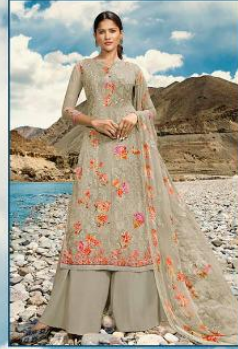

WRITEE

RATE:1860/-

TOP

PURE GORGETTE DIGITAL PRINT WITH FULL EMB.& JARI WORK

DUPATTA

PURE GORGETTE DIGITAL PRINT WITH HEAVY EMB.WORK

BOTTOM & INNER

SANTOON

•17002•

•17005•

•17006•

•17003•

•17004•

•17007•

•17008•