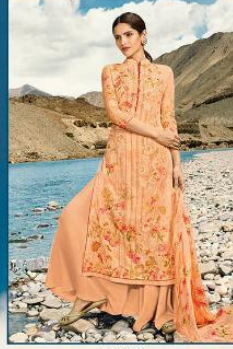

WRITEE

RATE:1860/-

TOP

PURE GORGETTE DIGITAL PRINT WITH FULL EMB.& JARI WORK

DUPATTA

PURE GORGETTE DIGITAL PRINT WITH HEAVY EMB.WORK

BOTTOM & INNER

SANTOON

Design No.	Product Name	Rate
17001 to 17008	WRITEE	1860/-
Total Suits	Total Amount	Average
08	14880/-	1860/-

ROSHNI INTERNATIONAL PVT. LTD.

zubeda

•17002•

zubeda

SEARCH TO BE SEEN

•17002•

•17001•

•17002•

•17005•

•17006•

•17003•

•17004•

•17007•

•17008•