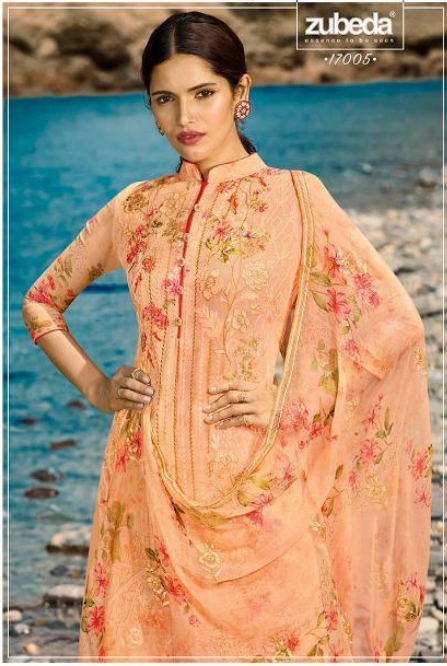

WRITEE

RATE:1860/-

TOP

PURE GORGETTE DIGITAL PRINT WITH FULL EMB.& JARI WORK

DUPATTA

PURE GORGETTE DIGITAL PRINT WITH HEAVY EMB.WORK

BOTTOM & INNER

SANTOON

Design No.	Product Name	Rate
17001 to 17008	WRITEE	1860/-
Total Suits	Total Amount	Average
08	14880/-	1860/-

ROSHNI INTERNATIONAL PVT. LTD.

zubeda

•17002•

zubeda

SEARCH FOR THE BEST

•17002•

•17001•