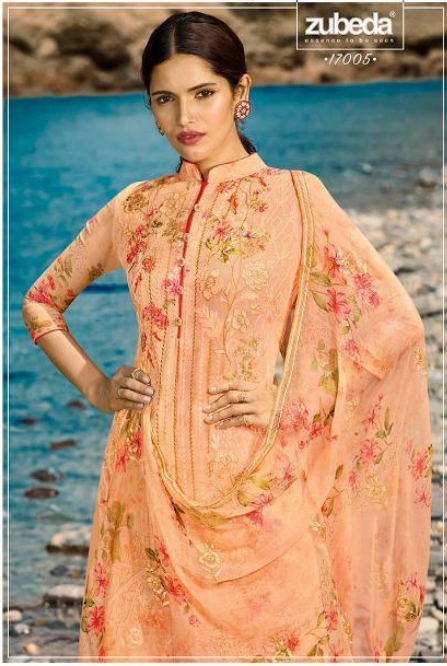

WRITEE

RATE:1860/-

TOP

PURE GORGETTE DIGITAL PRINT WITH FULL EMB.& JARI WORK

DUPATTA

PURE GORGETTE DIGITAL PRINT WITH HEAVY EMB.WORK

BOTTOM & INNER

SANTOON

Design No.	Product Name	Rate
17001 to 17008	WRITEE	1860/-
Total Suits	Total Amount	Average
08	14880/-	1860/-

ROSHNI INTERNATIONAL PVT. LTD.

zubeda

•17002•

zubeda

SEARCH TO BE SEEN

•17002•

•17001•