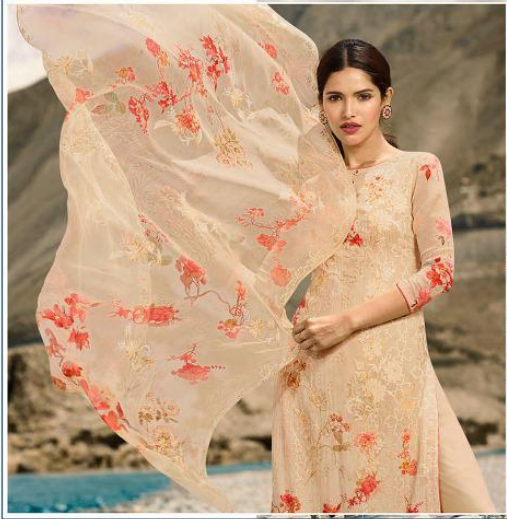

Design No.	Product Name	Rate
17001 to 17008	WRITEE	1860/-
Total Suits	Total Amount	Average
08	14880/-	1860/-

ROSHNI INTERNATIONAL PVT. LTD.

zubeda

•17002•

zubeda

SEARCH TO BE SEEN

•17002•

•17001•