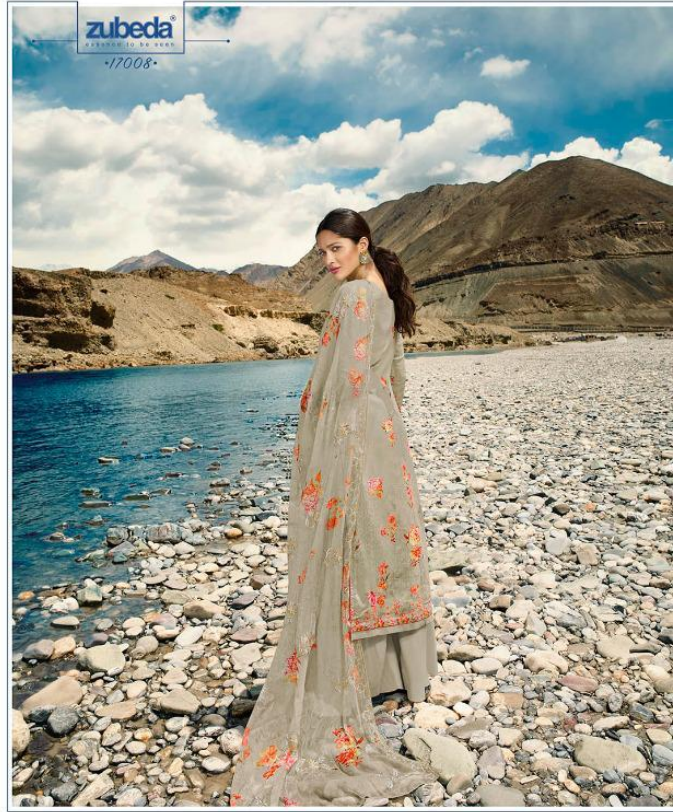

Design No.	Product Name	Rate
17001 to 17008	WRITEE	1860/-
Total Suits	Total Amount	Average
08	14880/-	1860/-

ROSHNI INTERNATIONAL PVT. LTD.

zubeda

•17002•

zubeda

SEARCH TO BE SEEN

•17002•

•17001•