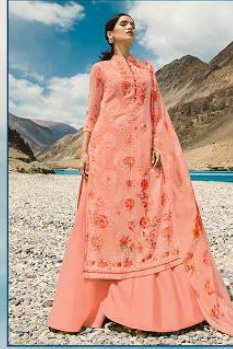

Design No.	Product Name	Rate
17001 to 17008	WRITEE	1860/-
Total Suits	Total Amount	Average
08	14880/-	1860/-

ROSHNI INTERNATIONAL PVT. LTD.

zubeda

•17002•

zubeda

SEARCH TO BE SEEN

•17002•

•17001•

•17002•

•17005•

•17006•

•17003•

•17004•

•17007•

•17008•