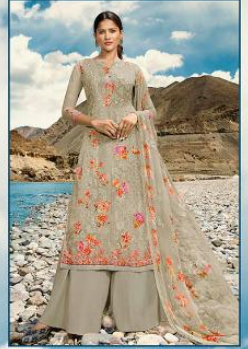

Design No.	Product Name	Rate
17001 to 17008	WRITEE	1860/-
Total Suits	Total Amount	Average
08	14880/-	1860/-

ROSHNI INTERNATIONAL PVT. LTD.

zubeda

•17002•

zubeda

SEARCH TO BE SEEN

•17002•

•17001•

•17002•

•17005•

•17006•

•17003•

•17004•

•17007•

•17008•