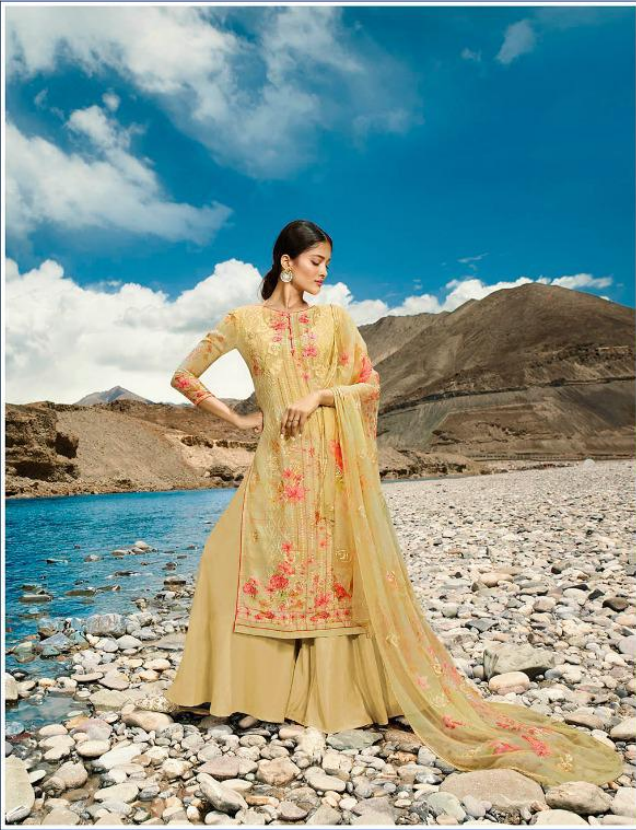

WRITEE

RATE:1860/-

TOP

PURE GORGETTE DIGITAL PRINT WITH FULL EMB.& JARI WORK

DUPATTA

PURE GORGETTE DIGITAL PRINT WITH HEAVY EMB.WORK

BOTTOM & INNER

SANTOON

Design No.	Product Name	Rate
17001 to 17008	WRITEE	1860/-
Total Suits	Total Amount	Average
08	14880/-	1860/-

ROSHNI INTERNATIONAL PVT. LTD.

zubeda

•17002•

zubeda

SEARCH FOR THE BEST

•17002•

•17001•