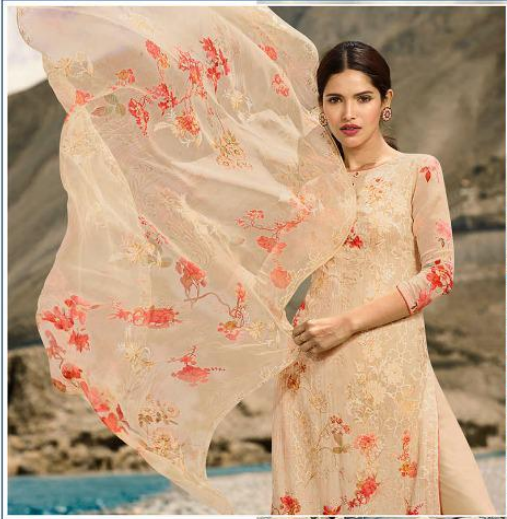

Design No.	Product Name	Rate
17001 to 17008	WRITEE	1860/-
Total Suits	Total Amount	Average
08	14880/-	1860/-

ROSHNI INTERNATIONAL PVT. LTD.

zubeda

•17002•

zubeda

SEARCH FOR THE BEST

•17002•

•17001•