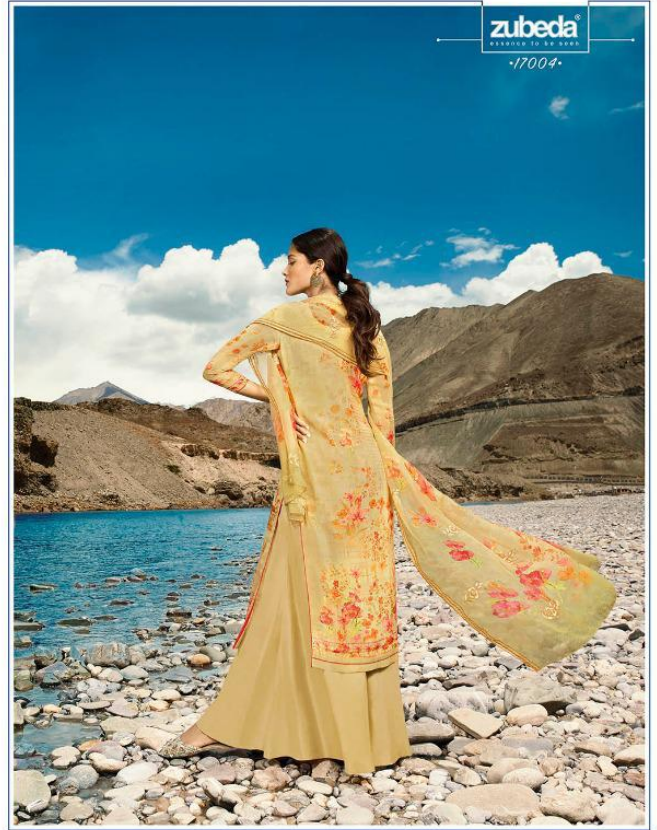

WRITEE

RATE:1860/-

TOP

PURE GORGETTE DIGITAL PRINT WITH FULL EMB.& JARI WORK

DUPATTA

PURE GORGETTE DIGITAL PRINT WITH HEAVY EMB.WORK

BOTTOM & INNER

SANTOON

Design No.	Product Name	Rate
17001 to 17008	WRITEE	1860/-
Total Suits	Total Amount	Average
08	14880/-	1860/-

ROSHNI INTERNATIONAL PVT. LTD.

zubeda

•17002•

zubeda

SEARCH FOR THE BEST

•17002•

•17001•