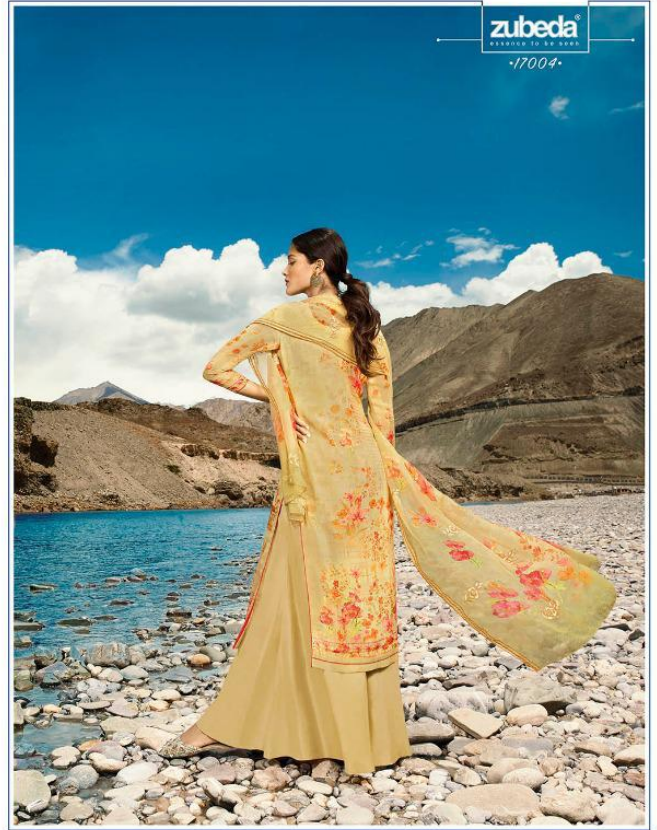

WRITEE

RATE:1860/-

TOP

PURE GORGETTE DIGITAL PRINT WITH FULL EMB.& JARI WORK

DUPATTA

PURE GORGETTE DIGITAL PRINT WITH HEAVY EMB.WORK

BOTTOM & INNER

SANTOON

Design No.	Product Name	Rate
17001 to 17008	WRITEE	1860/-
Total Suits	Total Amount	Average
08	14880/-	1860/-

ROSHNI INTERNATIONAL PVT. LTD.

zubeda

•17002•

zubeda

SEARCH TO BE SEEN

•17002•

•17001•