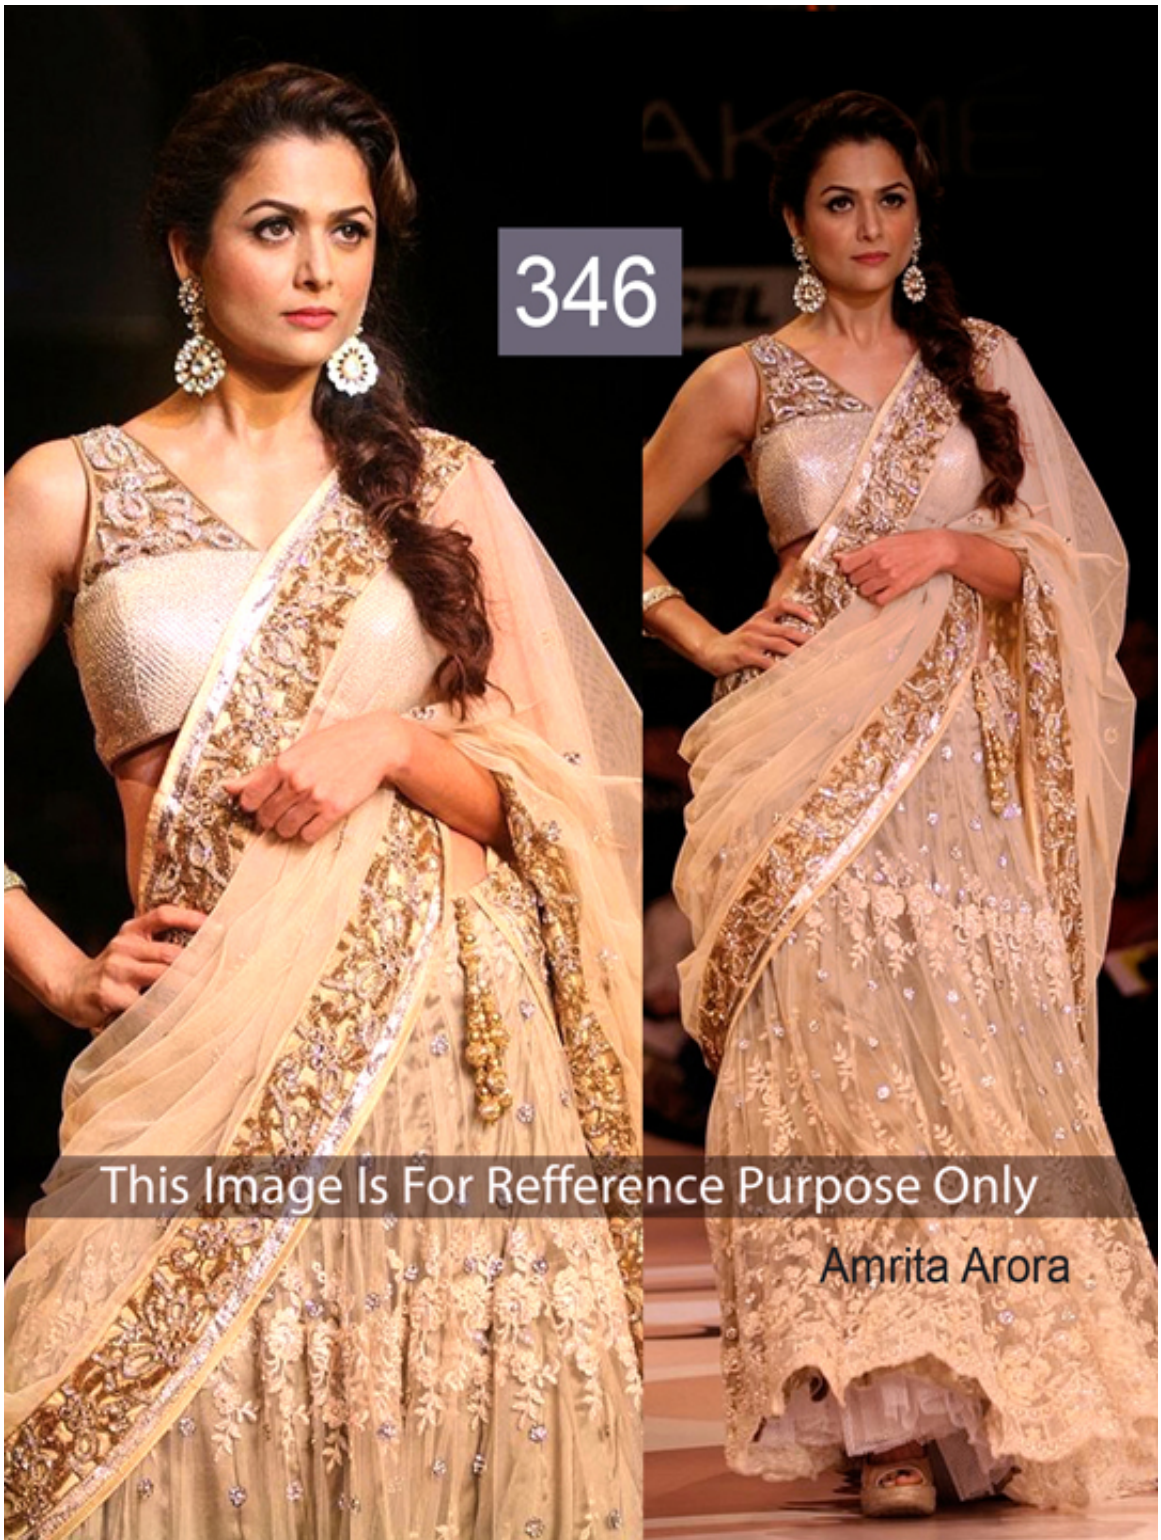

373

Rani Tusser
Sabyasachi

This Image Is For Reference Purpose Only

334

This Image Is For Refference Purpose Only
Tabu Stylish

338

This Image Is For Refference Purpose Only

Monika Soni

This Image Is For Reference Purpose Only

Shardha Rasbari

346

This Image Is For Reference Purpose Only

Amrita Arora

349

This Image Is For Refference Purpose Only

Aish Red Carft

This Image Is For Reference Purpose Only

TANISHA

This Image Is For Reference Purpose Only

362

Bollywood

This Image Is For Reference Purpose Only
madhuri blue jhalak

363

madhuri with emraan-hashmi

This Image Is For Reference Purpose Only

This Image Is For Reference Purp
Humaima Raja Natwarlal

367

This Image Is For Reference Purpose Only

Mandira
Twinkle rani

368

This Image Is For Reference Purpose Only