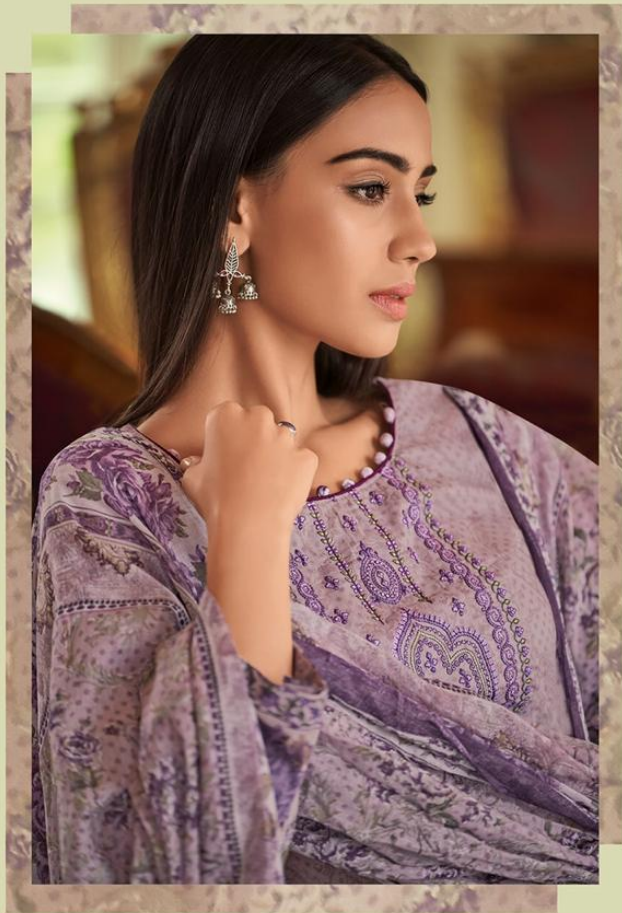

MAHEZABIN | 1003

MAHEZABIN | 1010

PRESENTING TO YOU OUR NEW CATALOGUE

محجبین
MAHEZABIN || महज़बीन ||

100% PURE LAWN PRINT WITH HEAVY EMBROIDERY

FROM RIAZ ARTS

DESIGN NO.	CATALOG NAME	DESCRIPTION	PRICE
1001	MAHEZABIN	TOP : PURE LAWN PRINT WITH EMBROIDERY BOTTOM : PURE COTTON DUPATTA : PURE COTTON LAWN PRINT	611/-
1002	MAHEZABIN	TOP : PURE LAWN PRINT WITH EMBROIDERY BOTTOM : PURE COTTON DUPATTA : PURE COTTON LAWN PRINT	611/-
1003	MAHEZABIN	TOP : PURE LAWN PRINT WITH EMBROIDERY BOTTOM : PURE COTTON DUPATTA : PURE COTTON LAWN PRINT	611/-
1004	MAHEZABIN	TOP : PURE LAWN PRINT WITH EMBROIDERY BOTTOM : PURE COTTON DUPATTA : PURE COTTON LAWN PRINT	611/-
1005	MAHEZABIN	TOP : PURE LAWN PRINT WITH EMBROIDERY BOTTOM : PURE COTTON DUPATTA : PURE COTTON LAWN PRINT	611/-
1006	MAHEZABIN	TOP : PURE LAWN PRINT WITH EMBROIDERY BOTTOM : PURE COTTON DUPATTA : PURE COTTON LAWN PRINT	611/-
1007	MAHEZABIN	TOP : PURE LAWN PRINT WITH EMBROIDERY BOTTOM : PURE COTTON DUPATTA : PURE COTTON LAWN PRINT	611/-
1008	MAHEZABIN	TOP : PURE LAWN PRINT WITH EMBROIDERY BOTTOM : PURE COTTON DUPATTA : PURE COTTON LAWN PRINT	611/-
1009	MAHEZABIN	TOP : PURE LAWN PRINT WITH EMBROIDERY BOTTOM : PURE COTTON DUPATTA : PURE COTTON LAWN PRINT	611/-
1010	MAHEZABIN	TOP : PURE LAWN PRINT WITH EMBROIDERY BOTTOM : PURE COTTON DUPATTA : PURE COTTON LAWN PRINT	611/-
Total Pieces: 10		Total Amount: 6110 + GST	