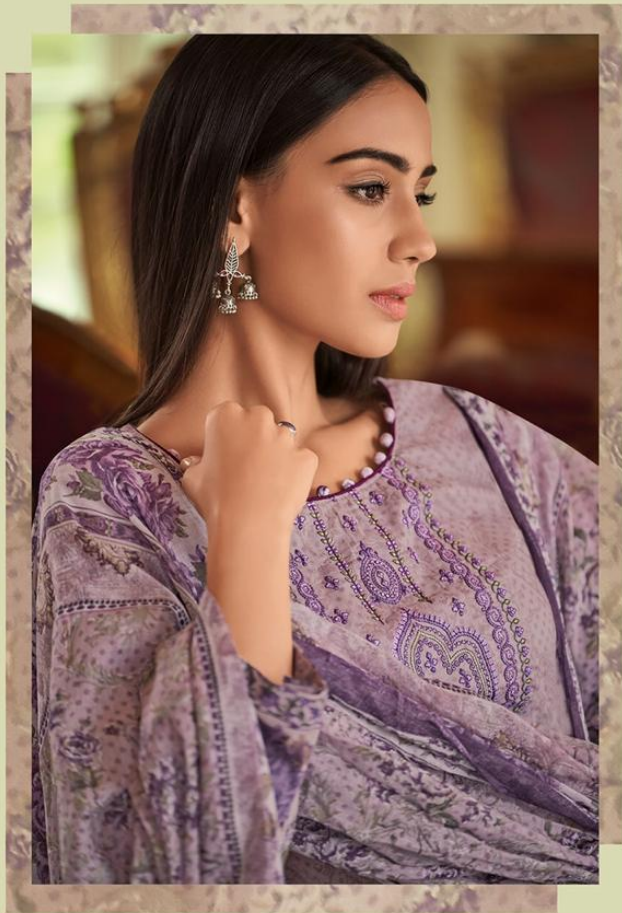

MAHEZABIN | 1003

MAHEZABIN | 1010

PRESENTING TO YOU OUR NEW CATALOGUE

محجبین
MAHEZABIN || महज़बीन ||

100% PURE LAWN PRINT WITH HEAVY EMBROIDERY
FROM RIAZ ARTS

DESIGN NO.	CATALOG NAME	DESCRIPTION	PRICE
1001	MAHEZABIN	TOP : PURE LAWN PRINT WITH EMBROIDERY BOTTOM : PURE COTTON DUPATTA : PURE COTTON LAWN PRINT	611/-
1002	MAHEZABIN	TOP : PURE LAWN PRINT WITH EMBROIDERY BOTTOM : PURE COTTON DUPATTA : PURE COTTON LAWN PRINT	611/-
1003	MAHEZABIN	TOP : PURE LAWN PRINT WITH EMBROIDERY BOTTOM : PURE COTTON DUPATTA : PURE COTTON LAWN PRINT	611/-
1004	MAHEZABIN	TOP : PURE LAWN PRINT WITH EMBROIDERY BOTTOM : PURE COTTON DUPATTA : PURE COTTON LAWN PRINT	611/-
1005	MAHEZABIN	TOP : PURE LAWN PRINT WITH EMBROIDERY BOTTOM : PURE COTTON DUPATTA : PURE COTTON LAWN PRINT	611/-
1006	MAHEZABIN	TOP : PURE LAWN PRINT WITH EMBROIDERY BOTTOM : PURE COTTON DUPATTA : PURE COTTON LAWN PRINT	611/-
1007	MAHEZABIN	TOP : PURE LAWN PRINT WITH EMBROIDERY BOTTOM : PURE COTTON DUPATTA : PURE COTTON LAWN PRINT	611/-
1008	MAHEZABIN	TOP : PURE LAWN PRINT WITH EMBROIDERY BOTTOM : PURE COTTON DUPATTA : PURE COTTON LAWN PRINT	611/-
1009	MAHEZABIN	TOP : PURE LAWN PRINT WITH EMBROIDERY BOTTOM : PURE COTTON DUPATTA : PURE COTTON LAWN PRINT	611/-
1010	MAHEZABIN	TOP : PURE LAWN PRINT WITH EMBROIDERY BOTTOM : PURE COTTON DUPATTA : PURE COTTON LAWN PRINT	611/-
Total Pieces: 10		Total Amount: 6110 + GST	