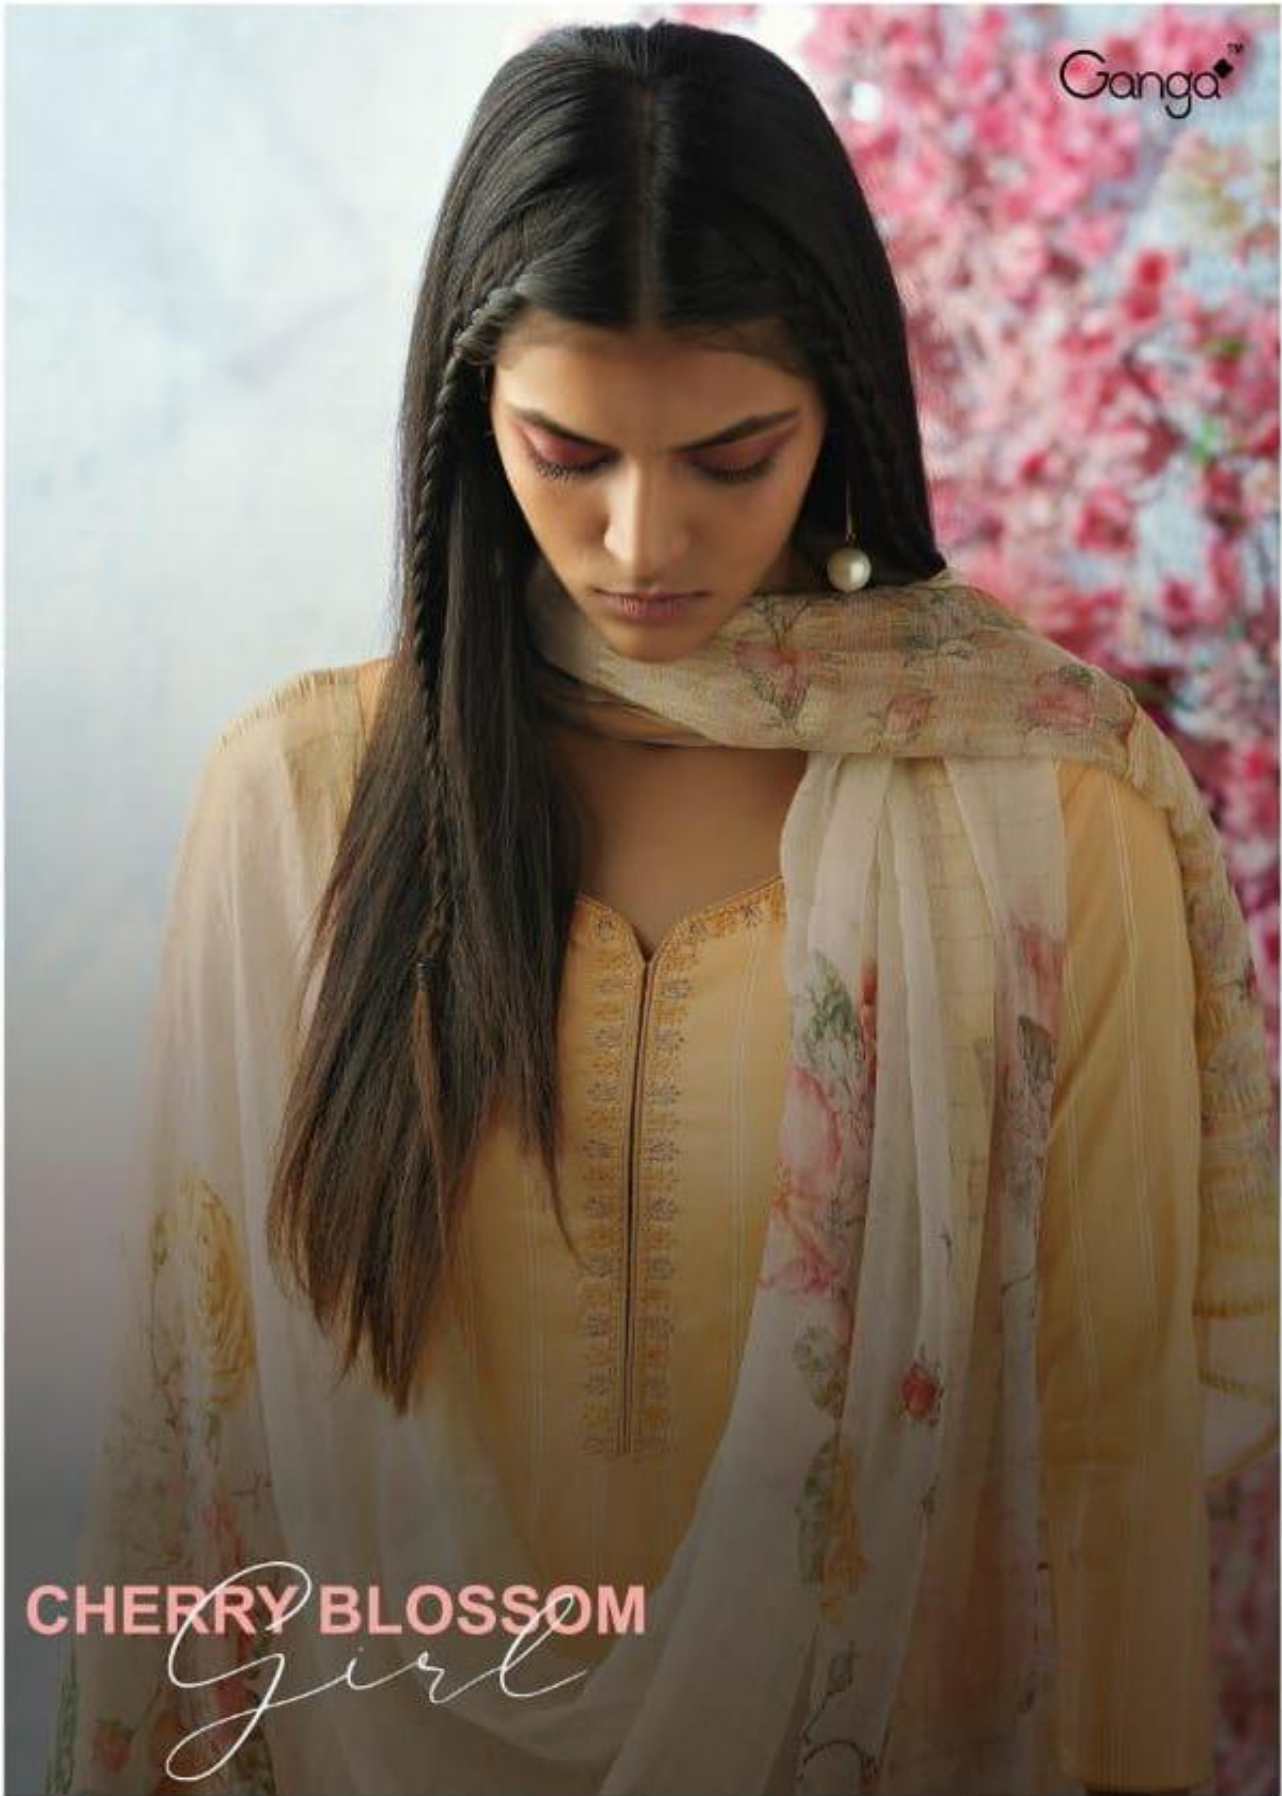

Ganga™

CHERRY BLOSSOM
Girl