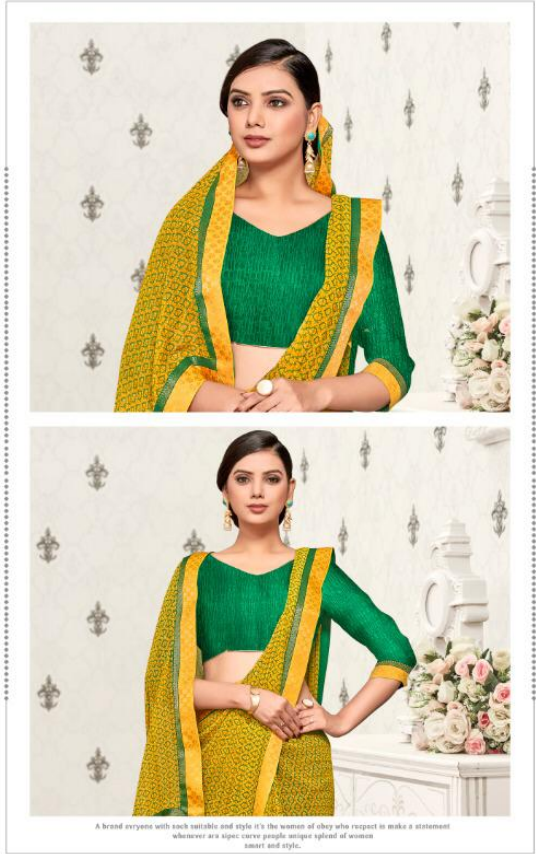

39311
YELLOW & RED