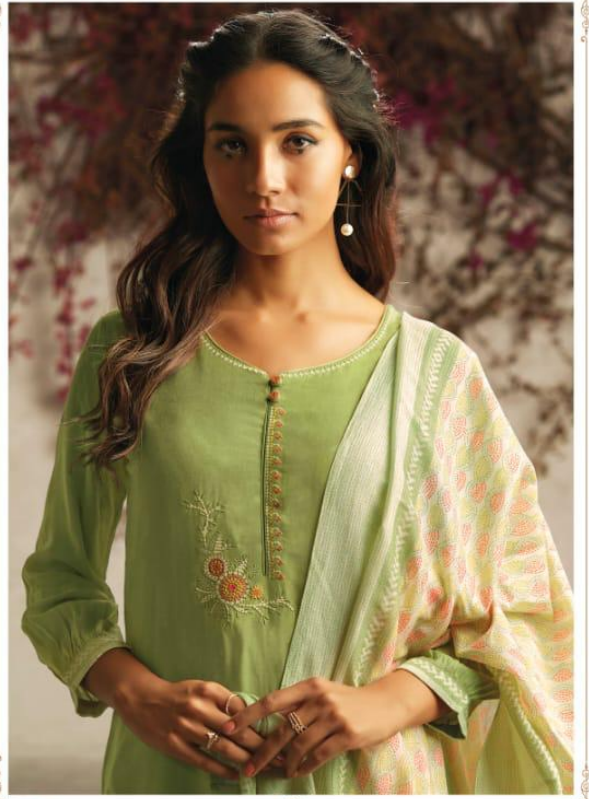

Ganga™

the summer of
LOVE

Ganga

7534

Ganga

7532

Ganga™

7538

Ganga™

the summer of
LOVE

THE SUMMER OF LOVE – DESIGNER SALWAR SUITS

DESIGN NO.	CATALOG NAME	DESCRIPTION	PRICE
7531	THE SUMMER OF LOVE	Pure Musline Silk Solid With Emb & Kora Silk Printed Border Attached On Daman & Sleeves	1390/-
7532	THE SUMMER OF LOVE	Pure Musline Silk Solid With Emb & Kora Silk Printed Border Attached On Daman & Sleeves	1390/-
7533	THE SUMMER OF LOVE	Pure Musline Silk Solid With Emb & Kora Silk Printed Border Attached On Daman & Sleeves	1390/-
7534	THE SUMMER OF LOVE	Pure Musline Silk Solid With Emb & Kora Silk Printed Border Attached On Daman & Sleeves	1390/-
7535	THE SUMMER OF LOVE	Pure Musline Silk Solid With Emb & Kora Silk Printed Border Attached On Daman & Sleeves	1390/-
7536	THE SUMMER OF LOVE	Pure Musline Silk Solid With Emb & Kora Silk Printed Border Attached On Daman & Sleeves	1390/-
7537	THE SUMMER OF LOVE	Pure Musline Silk Solid With Emb & Kora Silk Printed Border Attached On Daman & Sleeves	1390/-
7538	THE SUMMER OF LOVE	Pure Musline Silk Solid With Emb & Kora Silk Printed Border Attached On Daman & Sleeves	1390/-
7539	THE SUMMER OF LOVE	Pure Musline Silk Solid With Emb & Kora Silk Printed Border Attached On Daman & Sleeves	1390/-