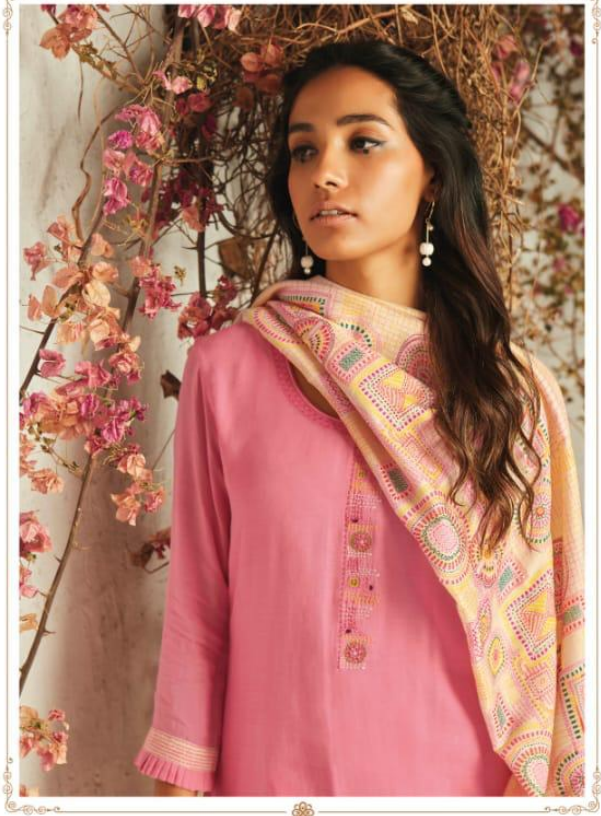

Ganga™

the summer of
LOVE

Ganga

7534

Ganga

7532

Ganga™

7538

Ganga™

the summer of
LOVE

THE SUMMER OF LOVE – DESIGNER SALWAR SUITS

DESIGN NO.	CATALOG NAME	DESCRIPTION	PRICE
7531	THE SUMMER OF LOVE	Pure Musline Silk Solid With Emb & Kora Silk Printed Border Attached On Daman & Sleeves	1390/-
7532	THE SUMMER OF LOVE	Pure Musline Silk Solid With Emb & Kora Silk Printed Border Attached On Daman & Sleeves	1390/-
7533	THE SUMMER OF LOVE	Pure Musline Silk Solid With Emb & Kora Silk Printed Border Attached On Daman & Sleeves	1390/-
7534	THE SUMMER OF LOVE	Pure Musline Silk Solid With Emb & Kora Silk Printed Border Attached On Daman & Sleeves	1390/-
7535	THE SUMMER OF LOVE	Pure Musline Silk Solid With Emb & Kora Silk Printed Border Attached On Daman & Sleeves	1390/-
7536	THE SUMMER OF LOVE	Pure Musline Silk Solid With Emb & Kora Silk Printed Border Attached On Daman & Sleeves	1390/-
7537	THE SUMMER OF LOVE	Pure Musline Silk Solid With Emb & Kora Silk Printed Border Attached On Daman & Sleeves	1390/-
7538	THE SUMMER OF LOVE	Pure Musline Silk Solid With Emb & Kora Silk Printed Border Attached On Daman & Sleeves	1390/-
7539	THE SUMMER OF LOVE	Pure Musline Silk Solid With Emb & Kora Silk Printed Border Attached On Daman & Sleeves	1390/-