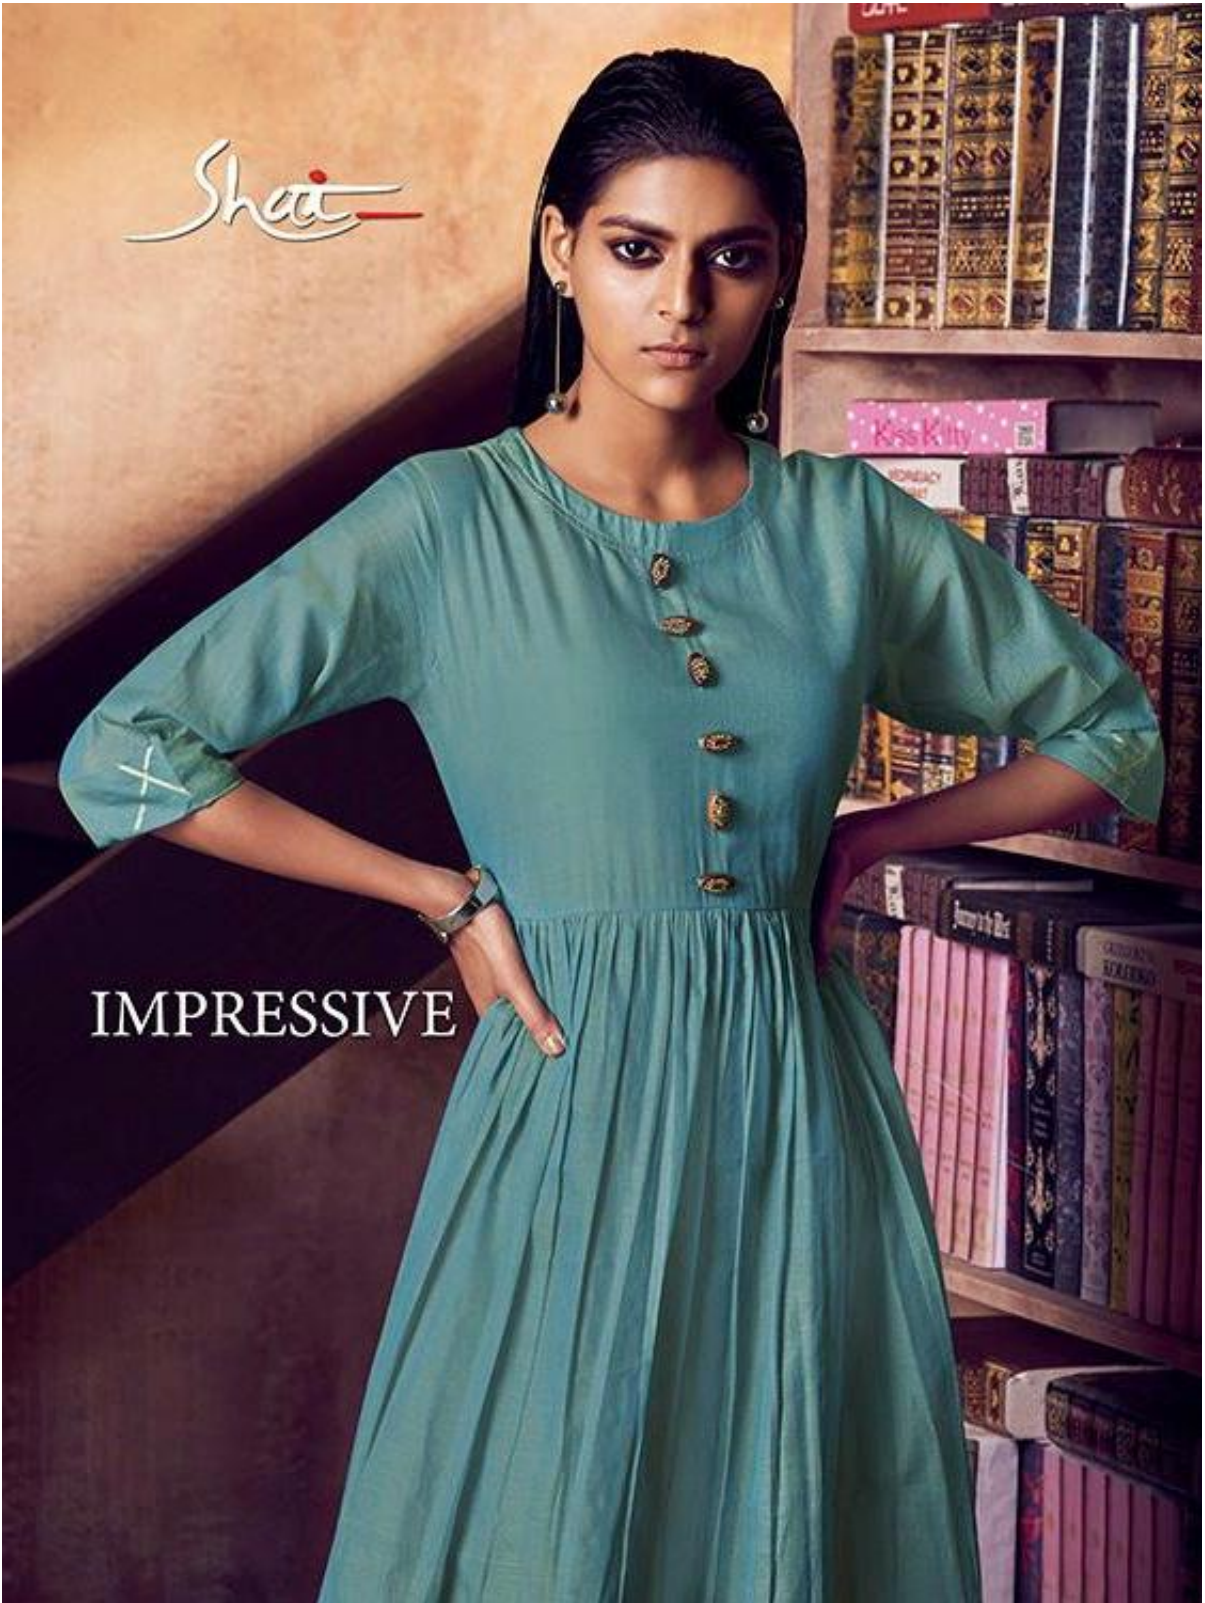

Elegance & sophistication create
TRICKY TRENDS
celebrating simplicity

DESIGN NO.	CATALOG NAME	DESCRIPTION	PRICE
1791	IMPRESSIVE	KURTI - PURE COTTON TOP DYED EMB WITH HAND WORK { WITH INNER } SIZE - L, XL & XXL { FULL STITCH }	650/-
1792	IMPRESSIVE	KURTI - PURE COTTON TOP DYED EMB WITH HAND WORK { WITH INNER } SIZE - L, XL & XXL { FULL STITCH }	650/-
1793	IMPRESSIVE	KURTI - PURE COTTON TOP DYED EMB WITH HAND WORK { WITH INNER } SIZE - L, XL & XXL { FULL STITCH }	650/-
1794	IMPRESSIVE	KURTI - PURE COTTON TOP DYED EMB WITH HAND WORK { WITH INNER } SIZE - L, XL & XXL { FULL STITCH }	650/-
1795	IMPRESSIVE	KURTI - PURE COTTON TOP DYED EMB WITH HAND WORK { WITH INNER } SIZE - L, XL & XXL { FULL STITCH }	650/-
1796	IMPRESSIVE	KURTI - PURE COTTON TOP DYED EMB WITH HAND WORK { WITH INNER } SIZE - L, XL & XXL { FULL STITCH }	650/-

TOTAL PIECES : 06

TOTAL AMOUNT : 3,900/- + GST

Shea

IMPRESSIVE

VERVE
Put your best face forward as you seek in the season's hues.
BEAUTY

Shea

IMPRESSIVE

Shea