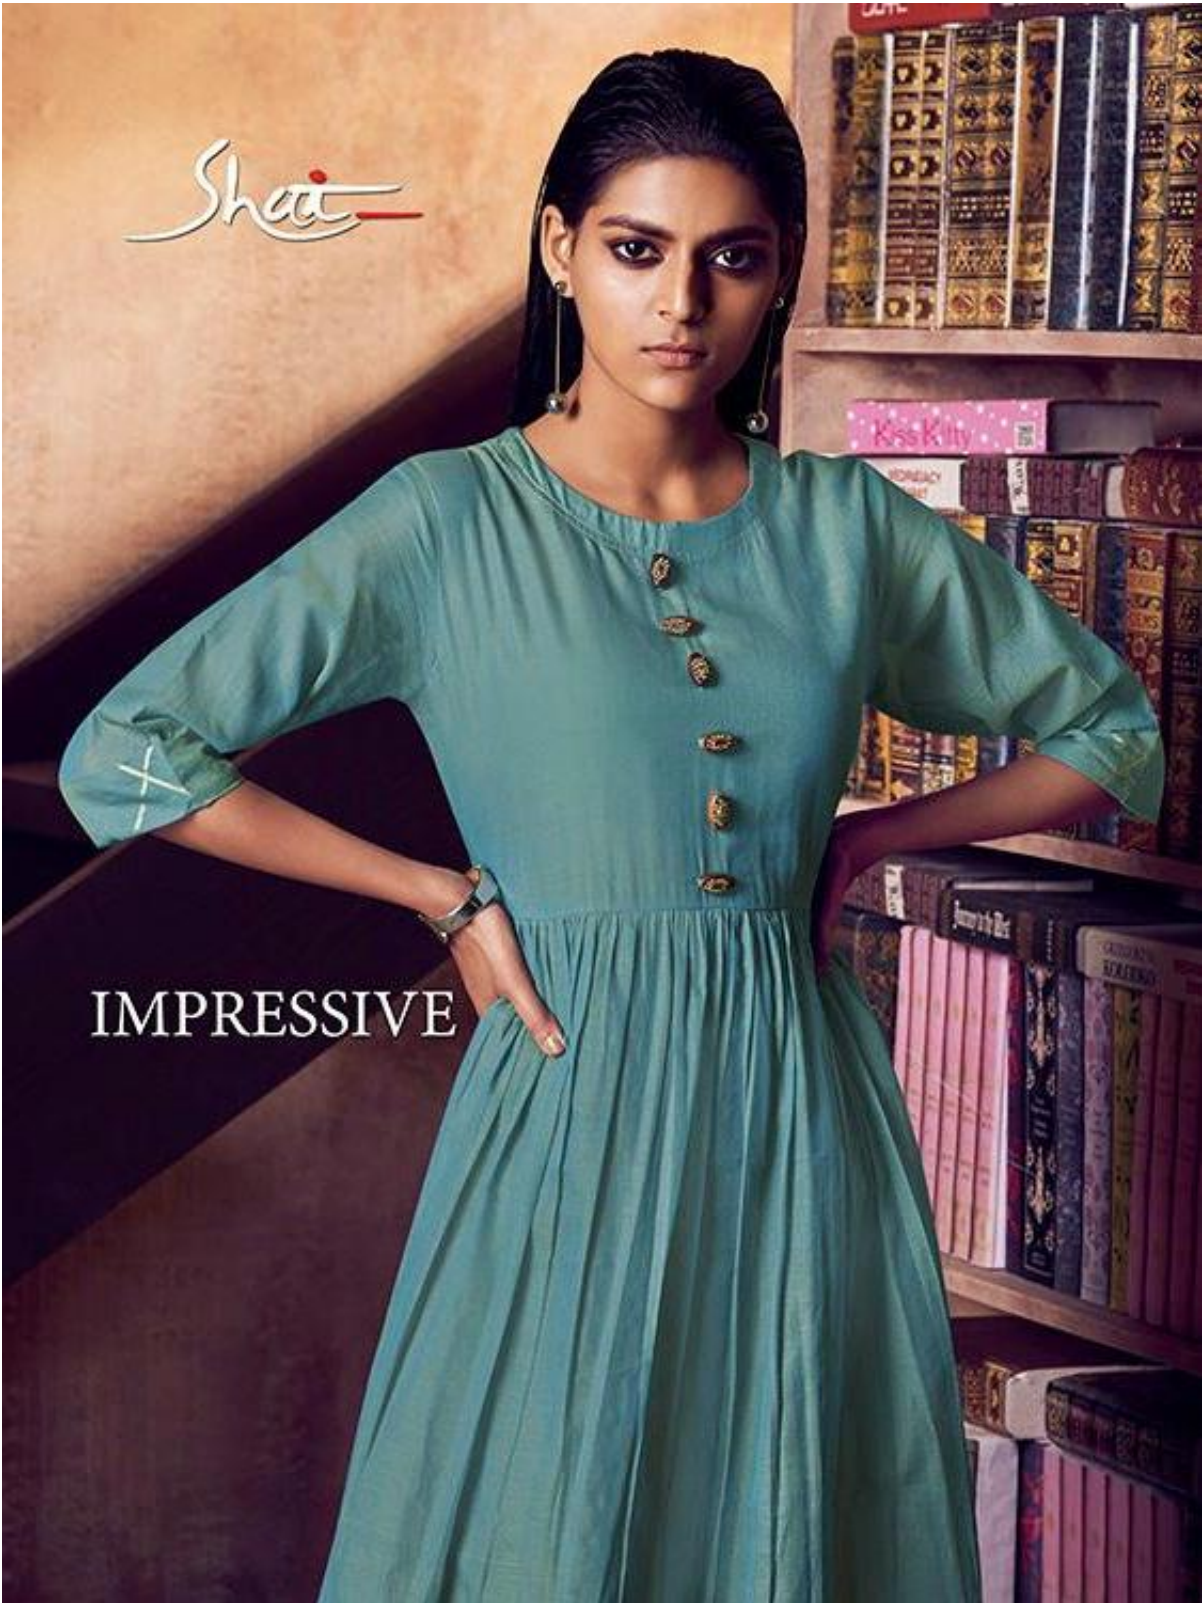

Shea

IMPRESSIVE