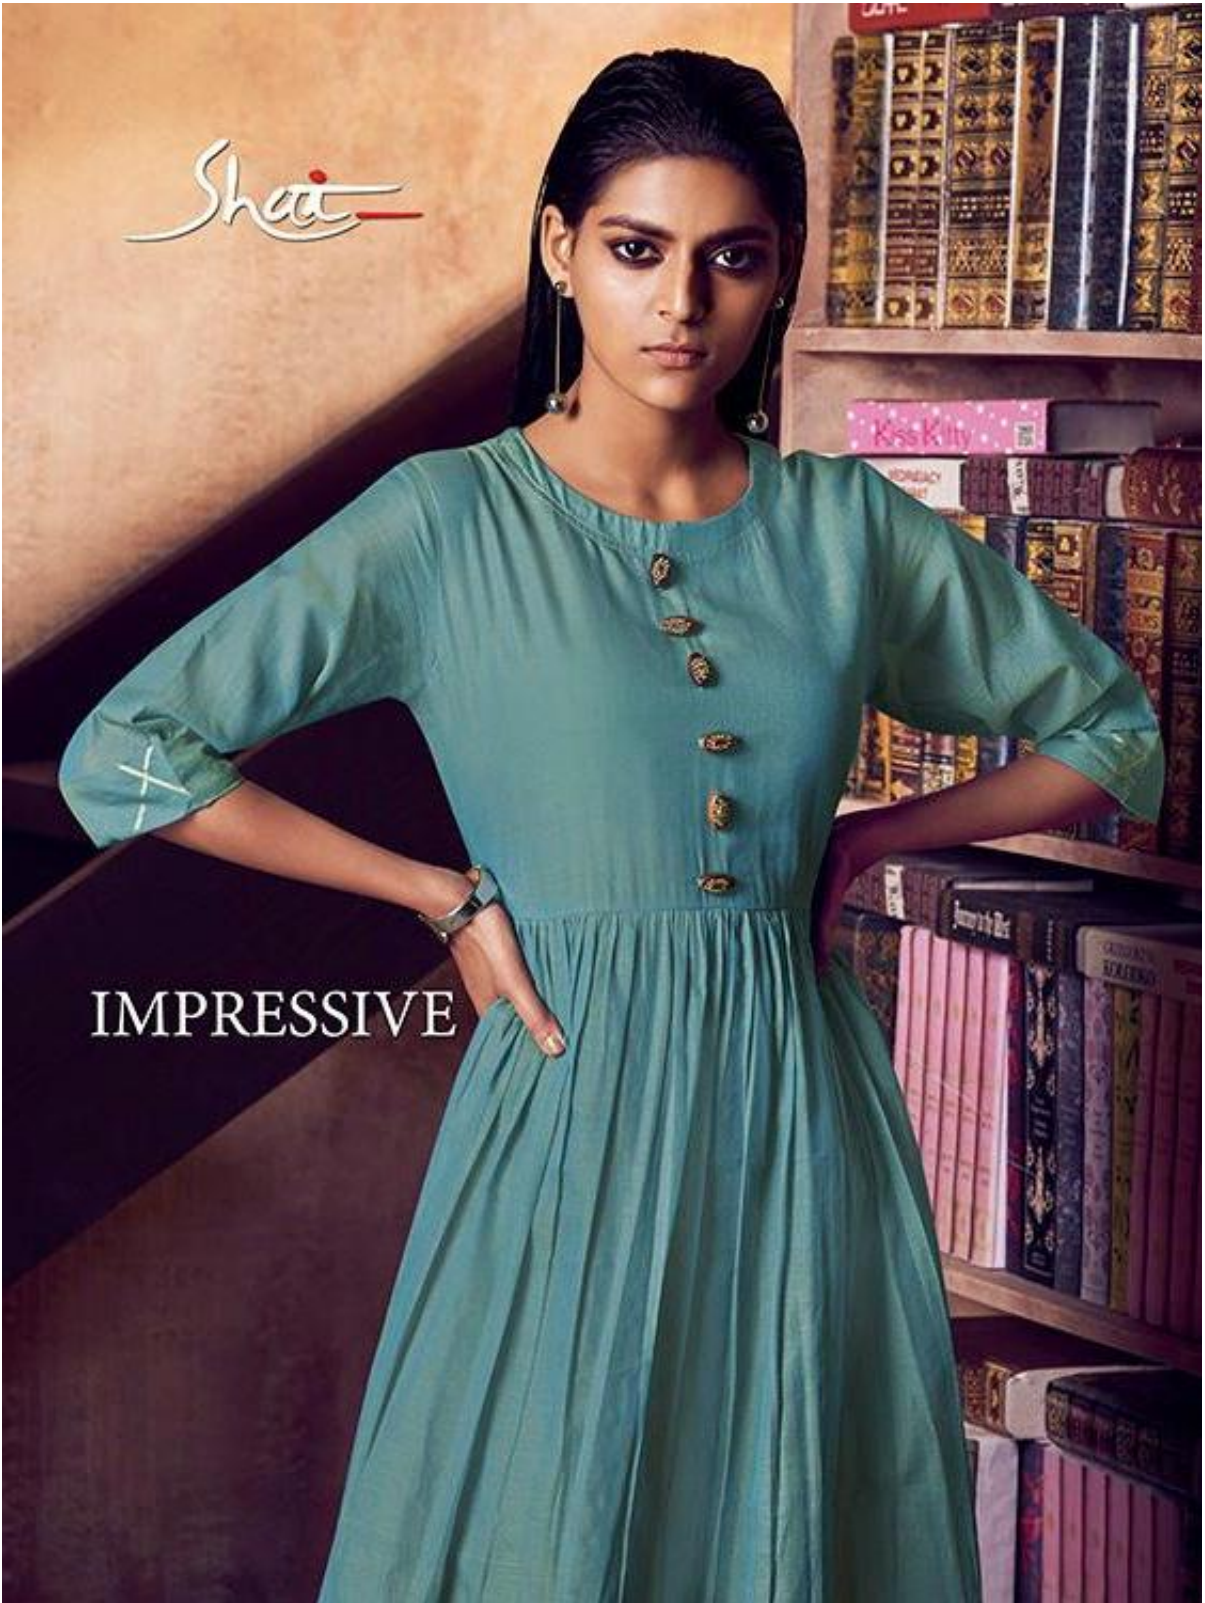

TOTAL PIECES : 06

TOTAL AMOUNT : 3,900/- + GST

Shea

IMPRESSIVE

VERVE
Put your best face forward as you seek in the season's hues.
BEAUTY

Shea

IMPRESSIVE

Shea