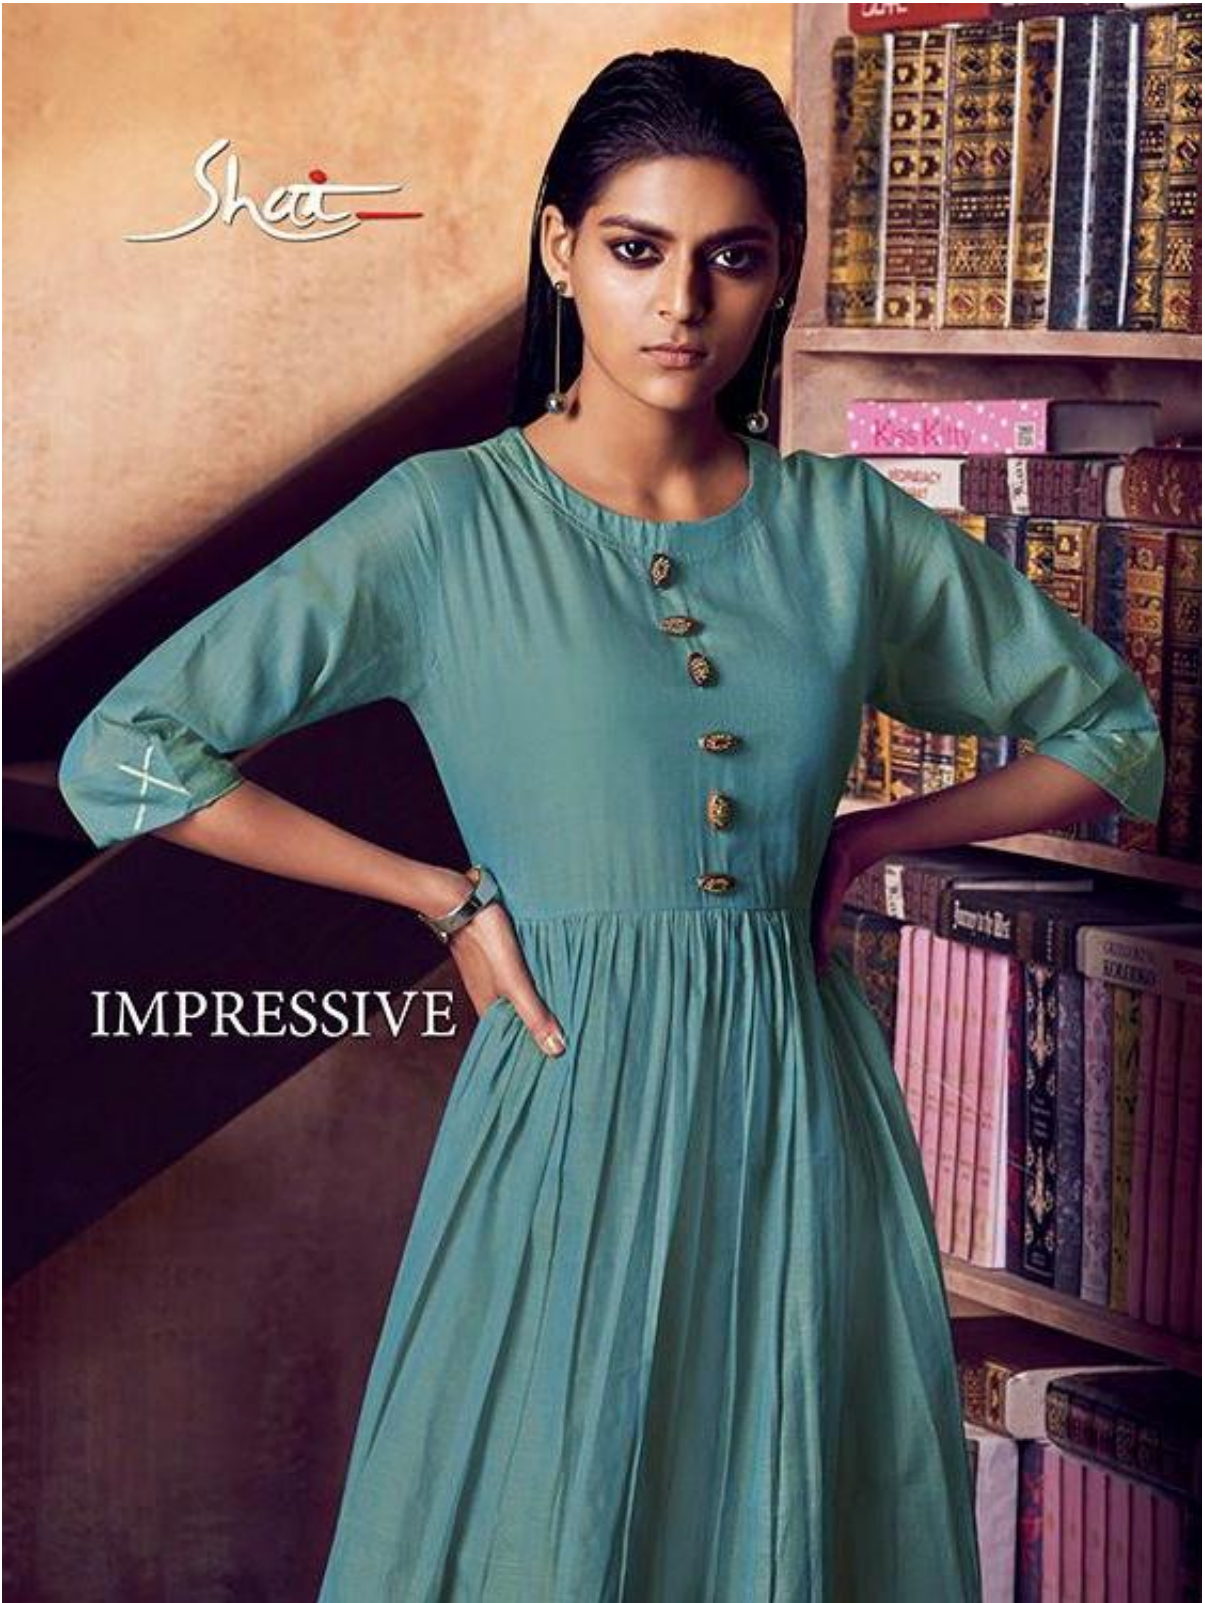

Shea

IMPRESSIVE