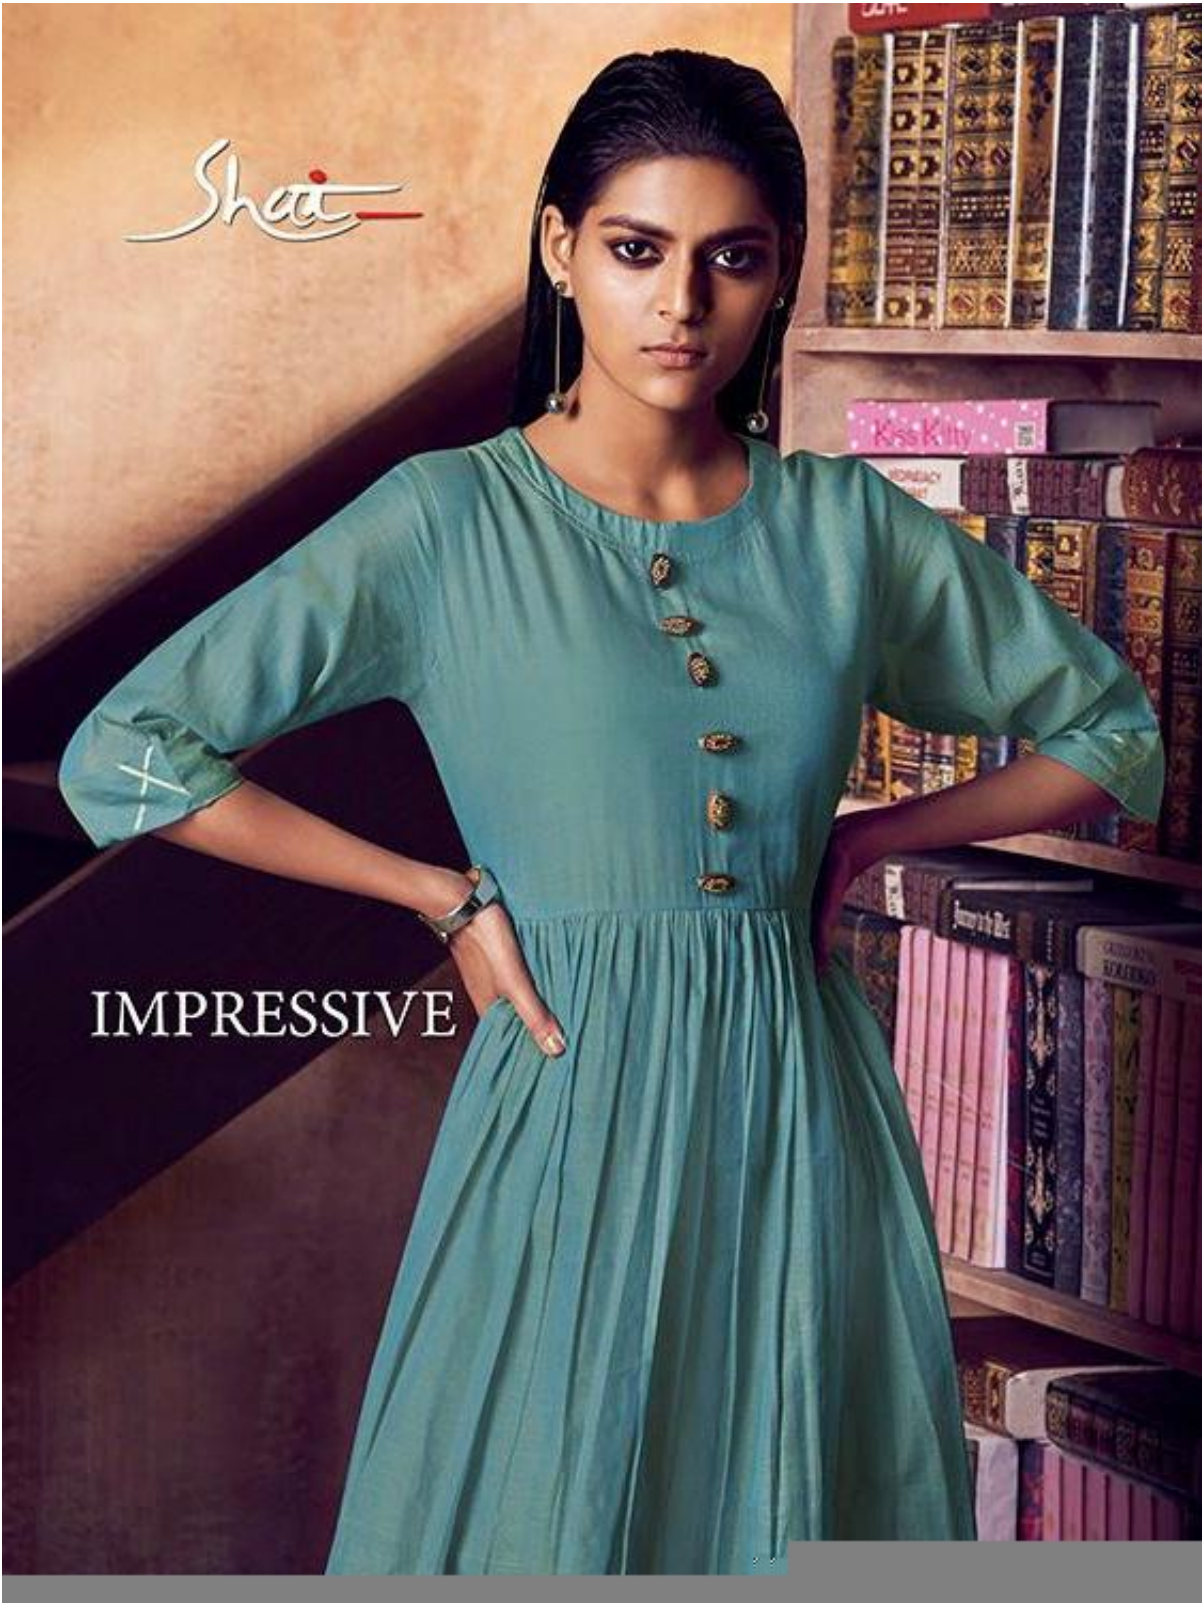

TOTAL PIECES : 06

TOTAL AMOUNT : 3,900/- + GST

Shea

IMPRESSIVE

VERVE
Put your best face forward as you seek in the season's hues.
BEAUTY

Shea

IMPRESSIVE

Shea