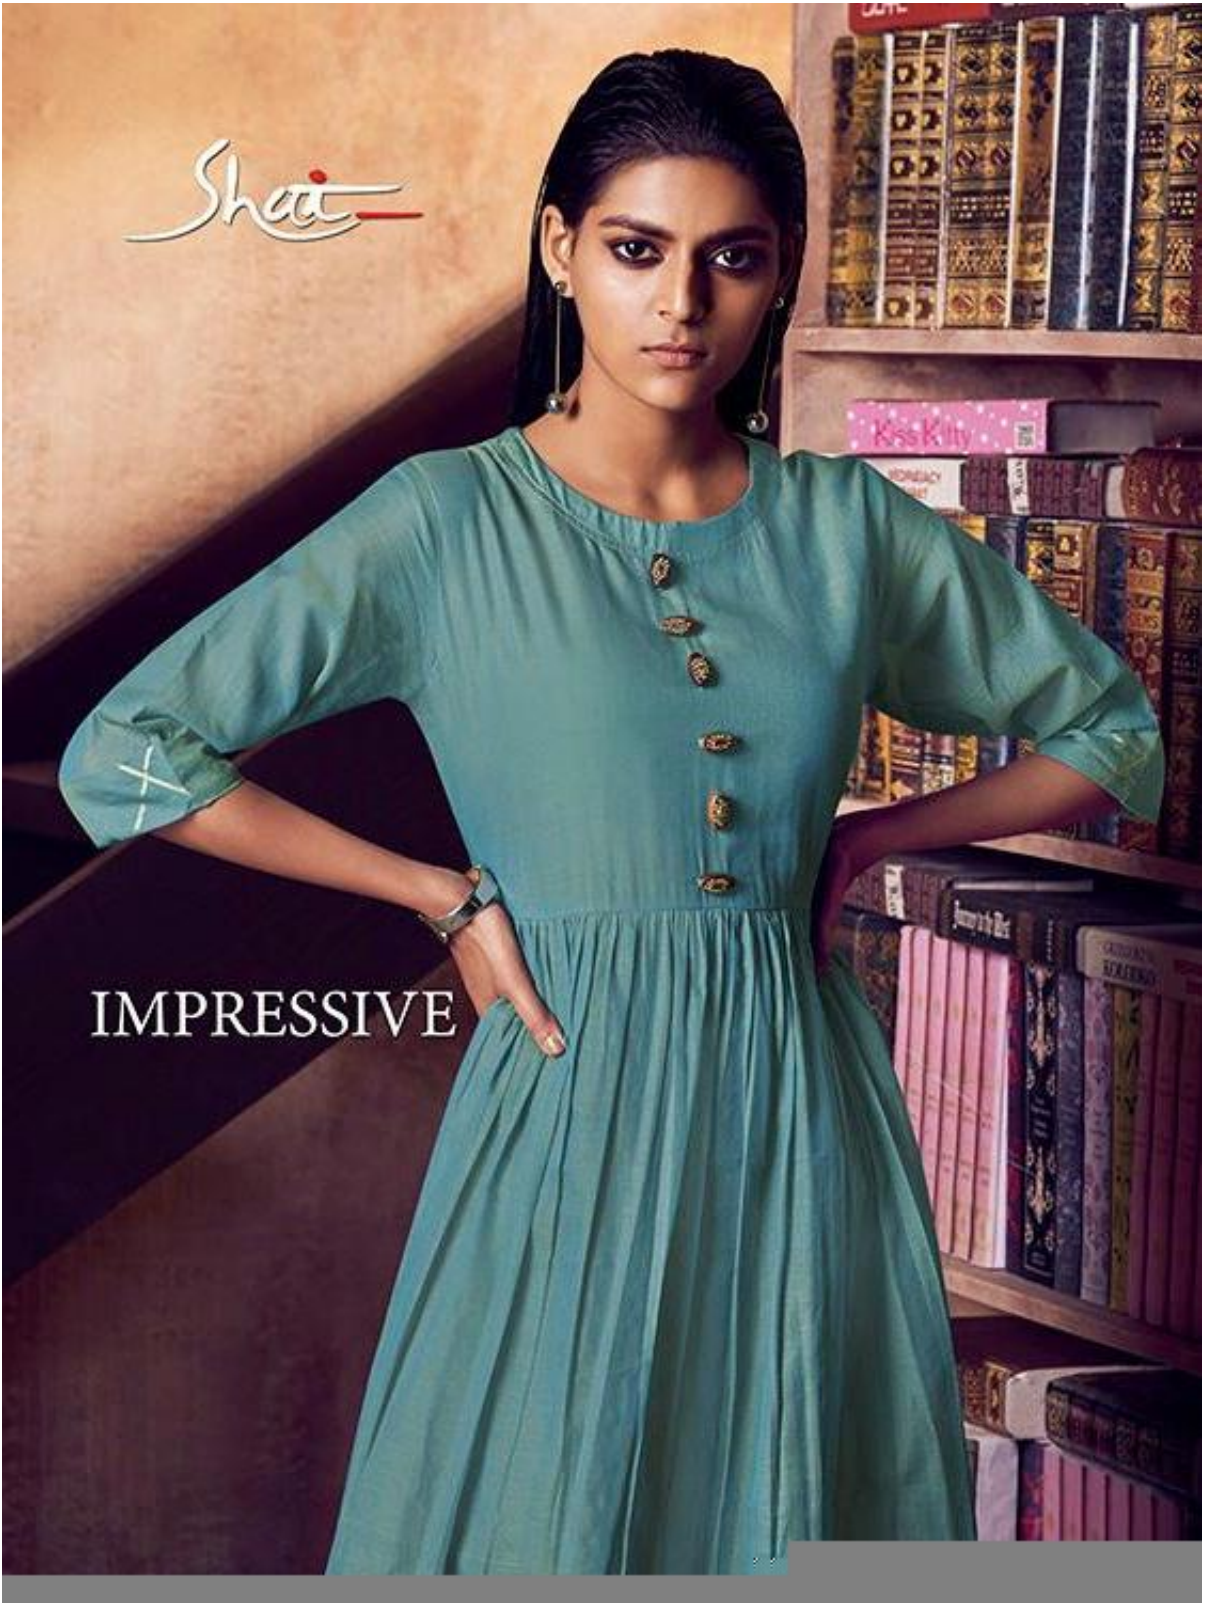

Shea

IMPRESSIVE