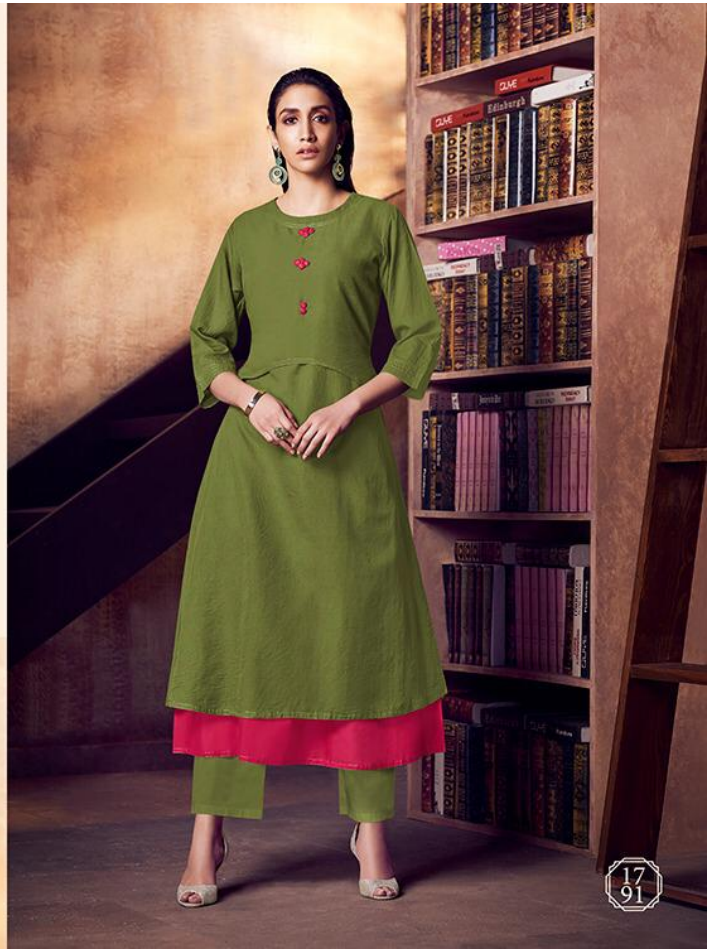

Shat

BRIGHT
Fashion must be defined by comfort and ease of maneuverability.
LOOK