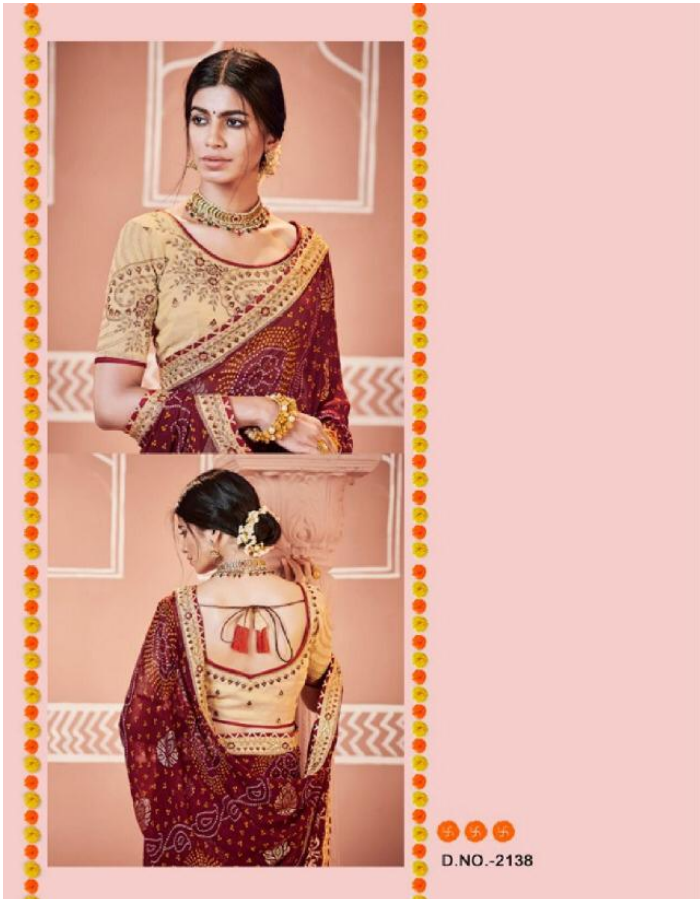

D.NO.-2138