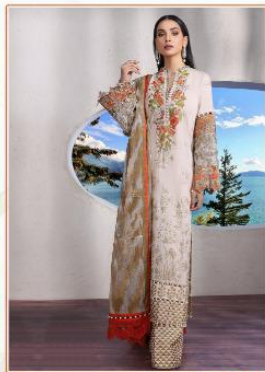

# ive into the DEEP

A rich red and gold color-blocked daman is offset by peach and sage embroidery with gold jaal sprinkled over the cream shirt. Add layered red ruffles for dramatic statement sleeves and head out the door feeling invincible.

**Bold  
intentions**

CODE : 025

CODE.: 021

CODE.: 022

CODE.: 025

CODE.: 026

CODE.: 023

CODE.: 024