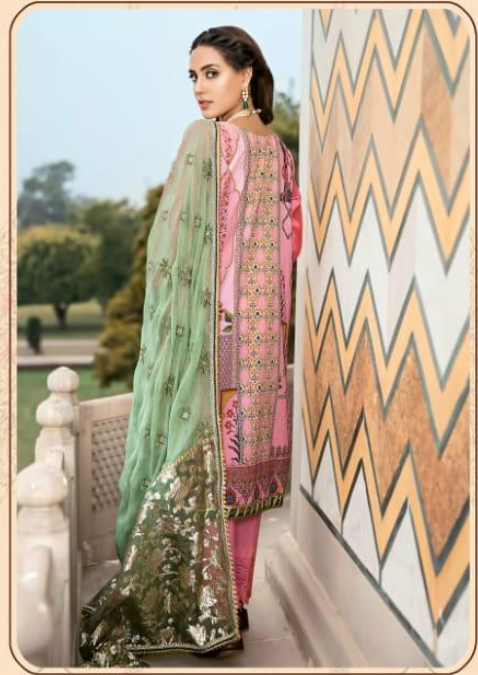

Qalamkar
Lawn Collection

present new looking and stylish printed designs

Qalamkar Lawn Collection

D.NO.	TOP	BOTTOM	DUPATTA	RATE
8021	Camric Cotton Self Embroidery Sleeve Back Print Heavy Embroidery with Patch	Sami Lawn	Banarashi Jecord	1090.00
8022	Camric Cotton Print With Self Embroidery Heavy Embroidery With Patch	Sami Lawn	Net Embroidered With Digital Less	1033.00
8023	Camric Cotton Self Embroidery Sleeve Back Print	Sami Lawn	Net Embroidered Four Side Less	950.00
8024	Camric Cotton Mirror Self Edditional Work, Back Print Heavy Embroidery with Patch	Sami Lawn (Work)	Banarashi Jecord	1015.00
8025	Camric Cotton Self Embroidery Sleeve Back Print Heavy Embroidery With Patch	Sami Lawn (Work)	Nazmeen (Heavy Work)	1070.00
8026	Camric Cotton Sifly Work Sleeve Back Print	Sami Lawn (Work)	Nazmeen Work (Pallu Jecord Border)	910.00
8027	Camric Cotton Laser Work Sleeve Back Print Heavy Embroidery with Patch	Sami Lawn	Kota Chex Sifly Work	925.00

HEAVY EMBROIDERY IN ALL PIECES

RATE :- 999.00 + GST

Thank's For Your Support

Qalamkar
Lawn Collection

8027

Qalamkar
Lawn Collection

8026

Shree