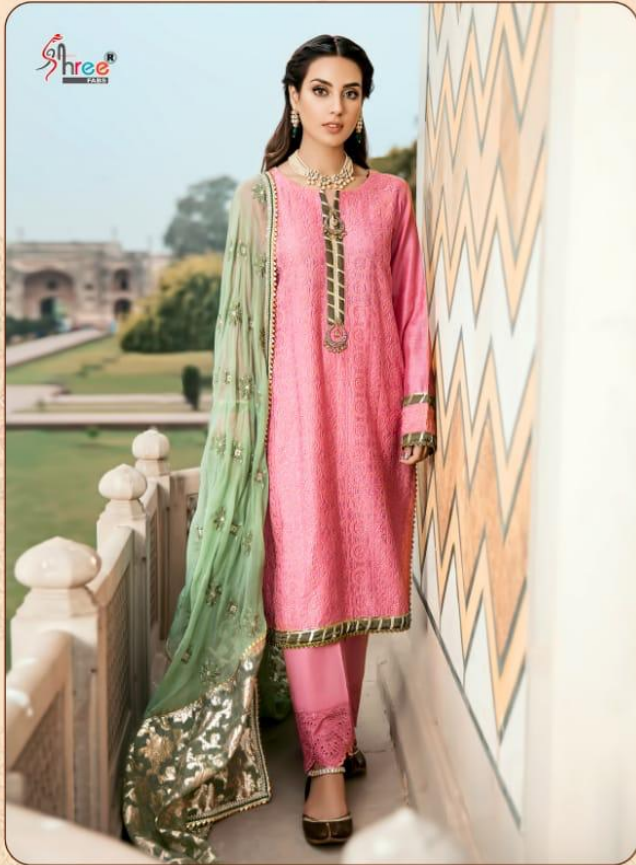

Qalamkar
Lawn Collection

8026