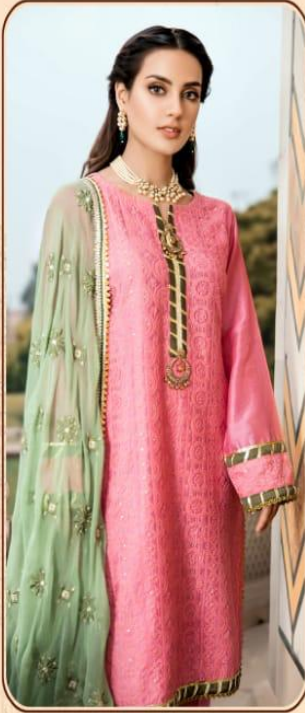

Qalamkar
Lawn Collection

present new looking and stylish printed designs

Qalamkar Lawn Collection

D.NO.	TOP	BOTTOM	DUPATTA	RATE
8021	Camric Cotton Self Embroidery Sleeve Back Print Heavy Embroidery with Patch	Sami Lawn	Banarashi Jecord	1090.00
8022	Camric Cotton Print With Self Embroidery Heavy Embroidery With Patch	Sami Lawn	Net Embroidered With Digital Less	1033.00
8023	Camric Cotton Self Embroidery Sleeve Back Print	Sami Lawn	Net Embroidered Four Side Less	950.00
8024	Camric Cotton Mirror Self Edditional Work, Back Print Heavy Embroidery with Patch	Sami Lawn (Work)	Banarashi Jecord	1015.00
8025	Camric Cotton Self Embroidery Sleeve Back Print Heavy Embroidery With Patch	Sami Lawn (Work)	Nazmeen (Heavy Work)	1070.00
8026	Camric Cotton Sifly Work Sleeve Back Print	Sami Lawn (Work)	Nazmeen Work (Pallu Jecord Border)	910.00
8027	Camric Cotton Laser Work Sleeve Back Print Heavy Embroidery with Patch	Sami Lawn	Kota Chex Sifly Work	925.00

HEAVY EMBROIDERY IN ALL PIECES

RATE :- 999.00 + GST

Thank's For Your Support

Qalamkar
Lawn Collection

8027

Qalamkar
Lawn Collection

8026

Shree