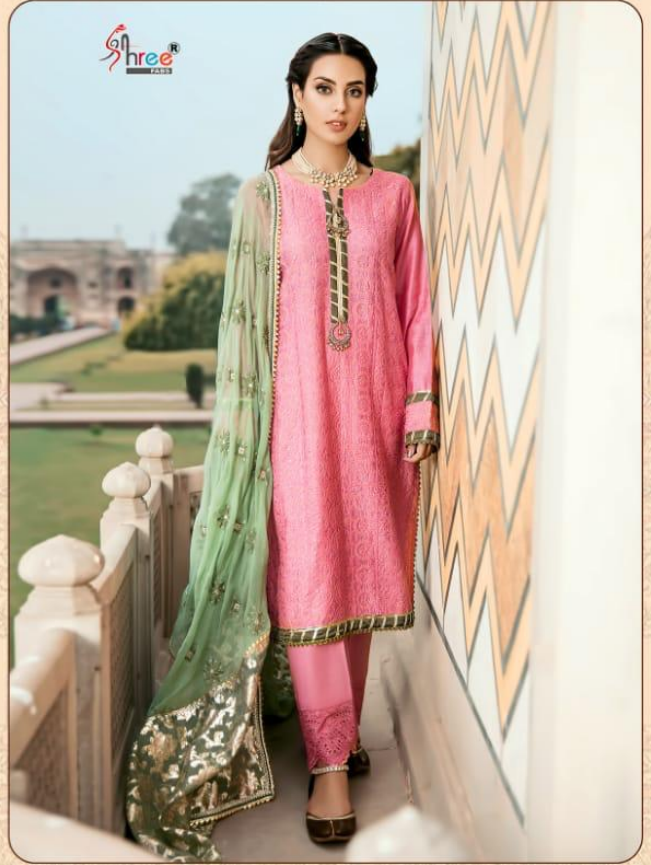

Qalamkar
Lawn Collection

8026

Shree