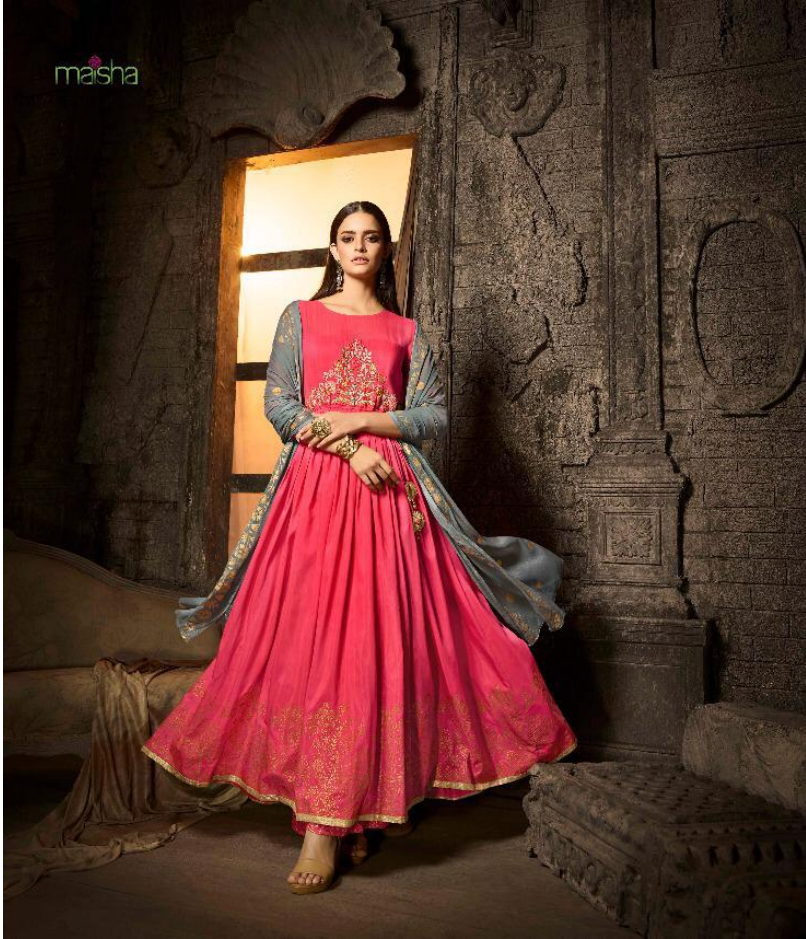

masha

INDULGE IN TIMELESS SOPHISTICATION

D.NO.7506