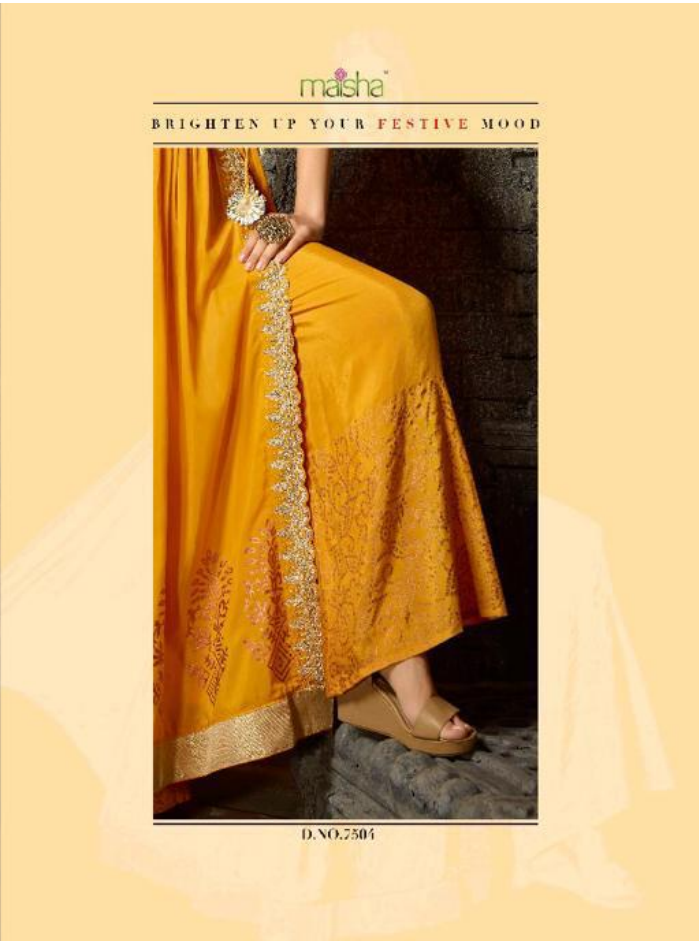

masha

INDULGE IN TIMELESS SOPHISTICATION

D.NO.7506

maisha[®]
MAHIRA

D.NO	TOP FAB	+CUT	INNER	+CUT	BOTTOM	+CUT	DUPT+CUT	RATE
7501	MASLEEN	+4.5MTR	-	-	MASLEEN	+2.5MTR	+2.4MTR	1605/-
7502	MASLEEN	+4.5MTR	-	-	MASLEEN	+2.5MTR	+2.4MTR	1540/-
7503	MASLEEN	+4.5MTR	-	-	MASLEEN	+2.5MTR	+2.4MTR	1560/-
7504	MASLEEN	+4.5MTR	-	-	MASLEEN	+2.5MTR	+2.4MTR	1705/-
7505	MASLEEN	+4.5MTR	-	-	MASLEEN	+2.5MTR	+2.4MTR	1580/-
7506	MASLEEN	+4.5MTR	-	-	MASLEEN	+2.5MTR	+2.4MTR	1580/-