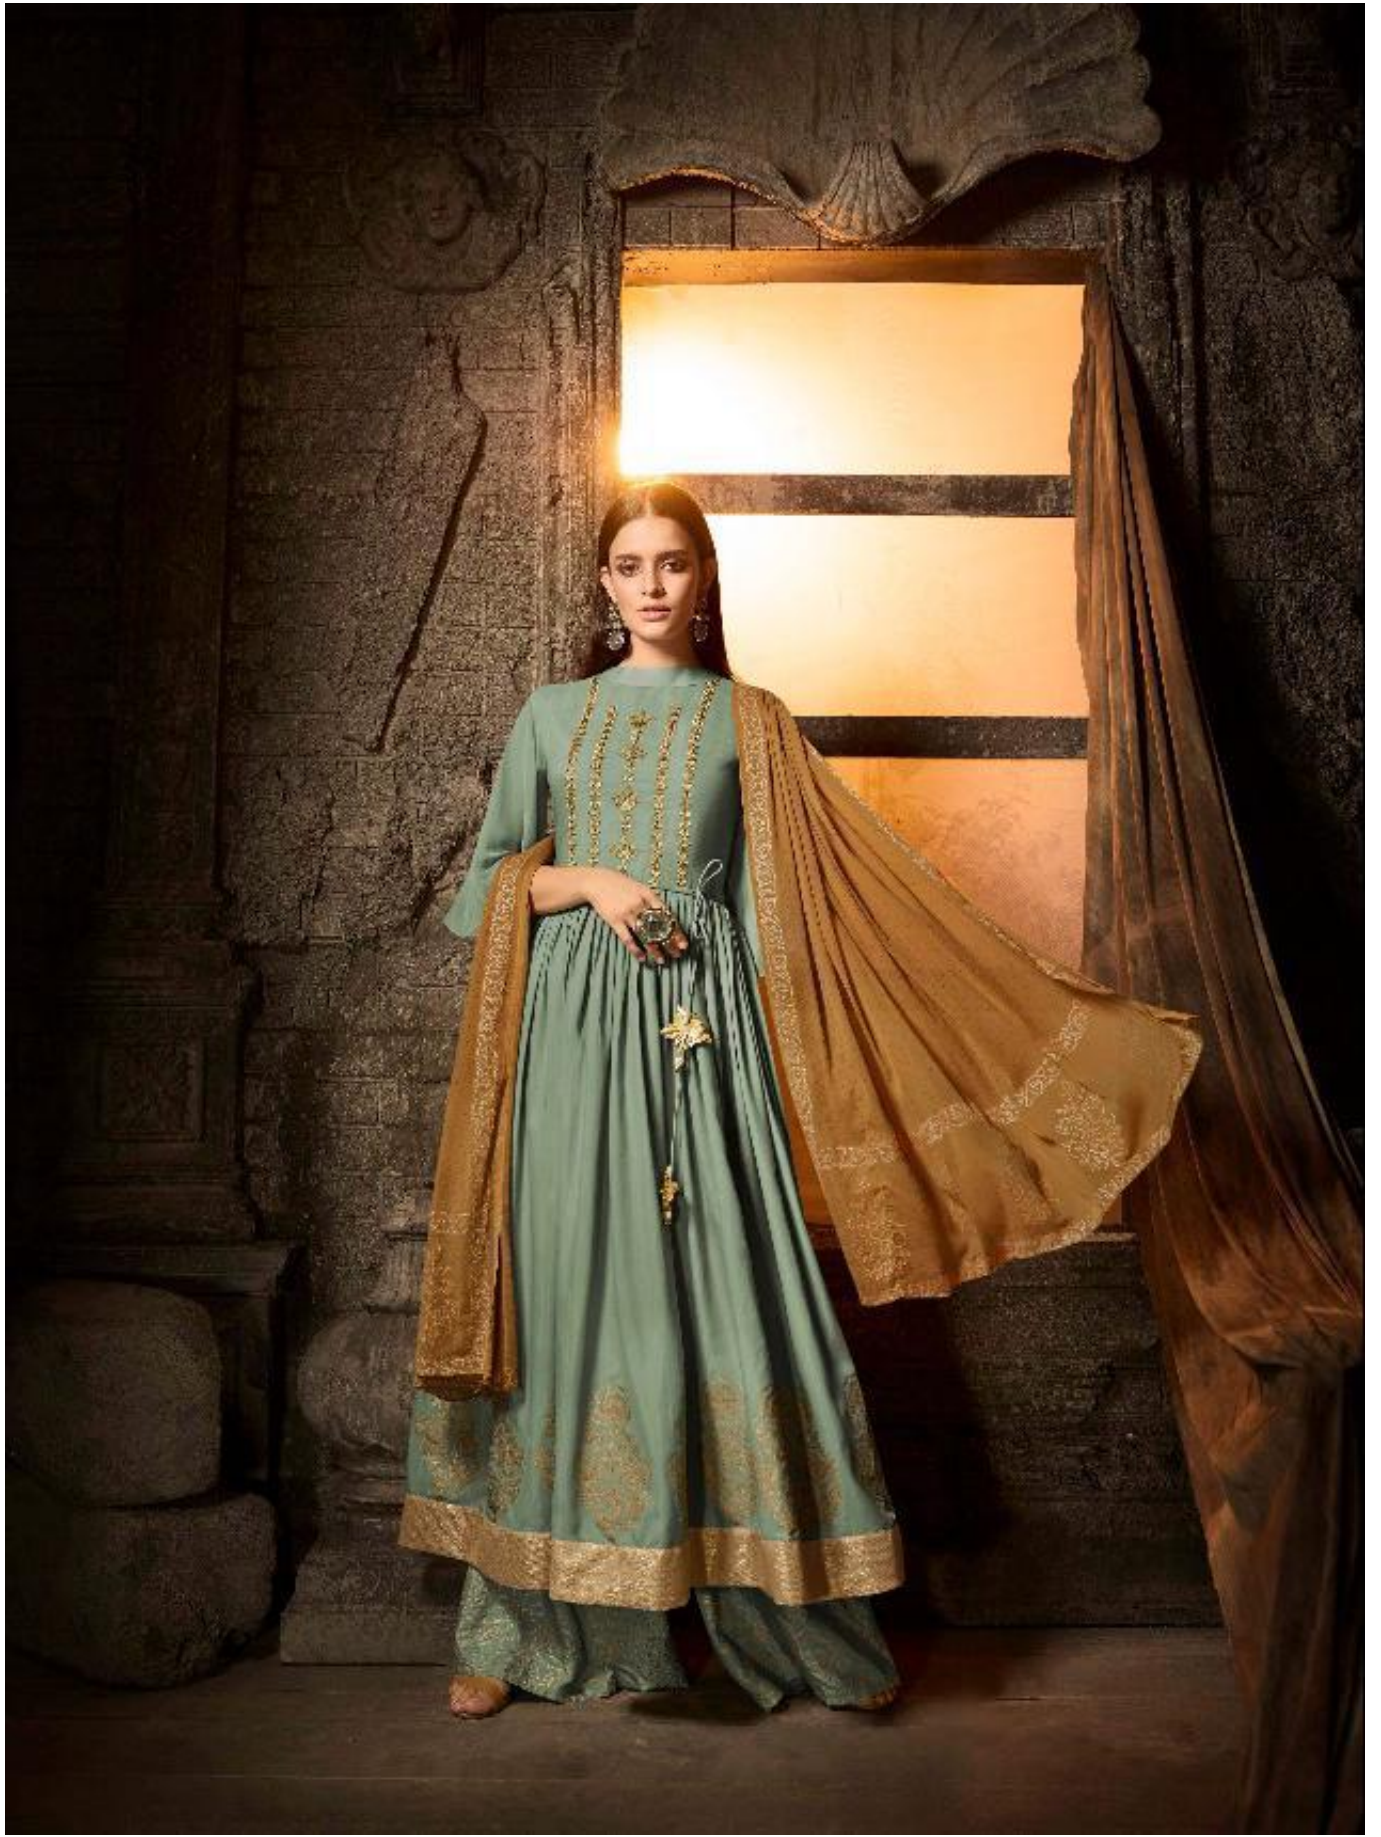

masha

INDULGE IN TIMELESS SOPHISTICATION

D.NO.7506

maisha[®]
MAHIRA

D.NO	TOP FAB	+CUT	INNER	+CUT	BOTTOM	+CUT	DUPT+CUT	RATE
7501	MASLEEN	+4.5MTR	-	-	MASLEEN	+2.5MTR	+2.4MTR	1605/-
7502	MASLEEN	+4.5MTR	-	-	MASLEEN	+2.5MTR	+2.4MTR	1540/-
7503	MASLEEN	+4.5MTR	-	-	MASLEEN	+2.5MTR	+2.4MTR	1560/-
7504	MASLEEN	+4.5MTR	-	-	MASLEEN	+2.5MTR	+2.4MTR	1705/-
7505	MASLEEN	+4.5MTR	-	-	MASLEEN	+2.5MTR	+2.4MTR	1580/-
7506	MASLEEN	+4.5MTR	-	-	MASLEEN	+2.5MTR	+2.4MTR	1580/-