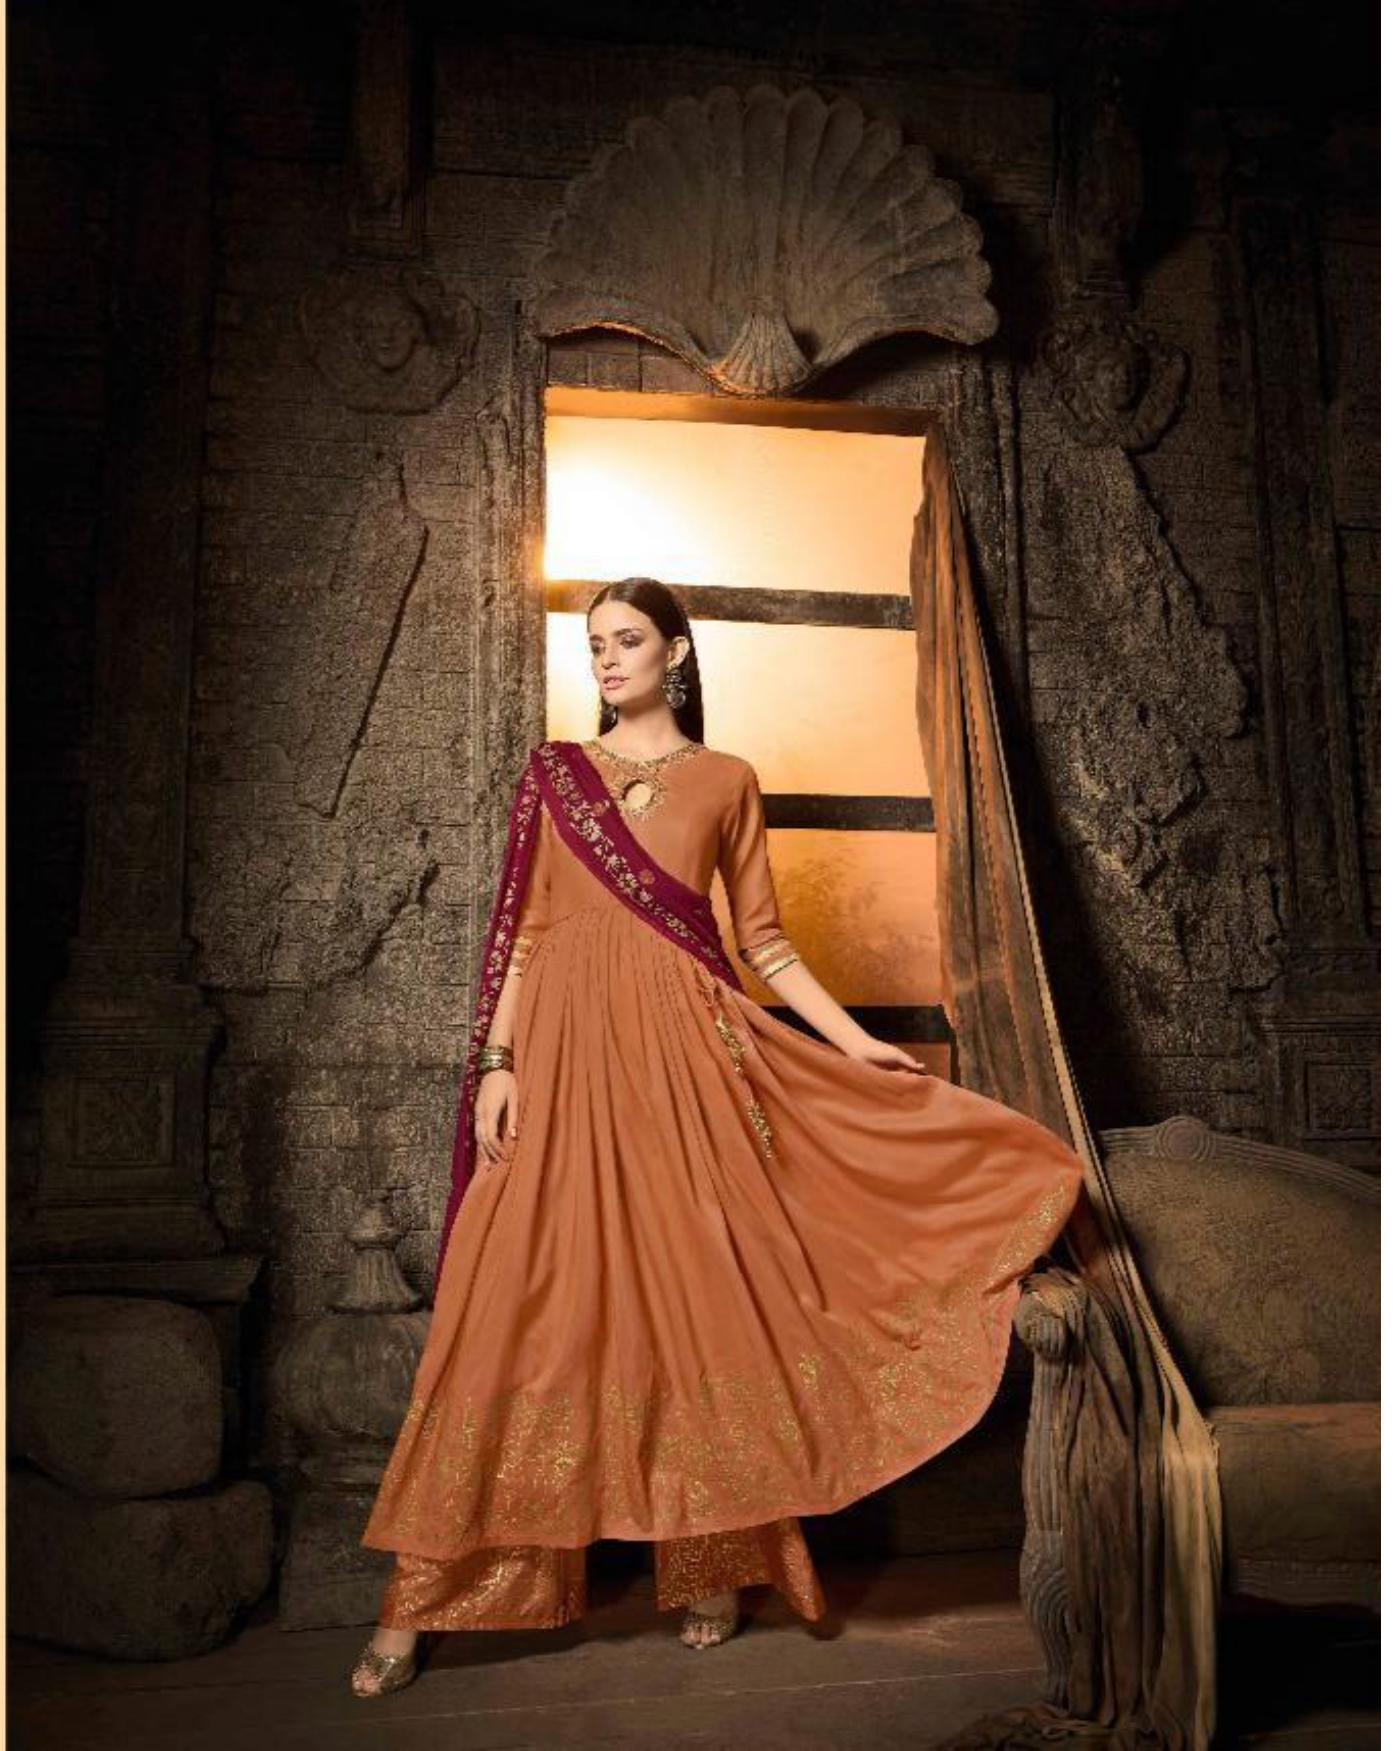

masha

INDULGE IN TIMELESS SOPHISTICATION

D.NO.7506

maisha[®]
MAHIRA

D.NO	TOP FAB	+CUT	INNER	+CUT	BOTTOM	+CUT	DUPT+CUT	RATE
7501	MASLEEN	+4.5MTR	-	-	MASLEEN	+2.5MTR	+2.4MTR	1605/-
7502	MASLEEN	+4.5MTR	-	-	MASLEEN	+2.5MTR	+2.4MTR	1540/-
7503	MASLEEN	+4.5MTR	-	-	MASLEEN	+2.5MTR	+2.4MTR	1560/-
7504	MASLEEN	+4.5MTR	-	-	MASLEEN	+2.5MTR	+2.4MTR	1705/-
7505	MASLEEN	+4.5MTR	-	-	MASLEEN	+2.5MTR	+2.4MTR	1580/-
7506	MASLEEN	+4.5MTR	-	-	MASLEEN	+2.5MTR	+2.4MTR	1580/-