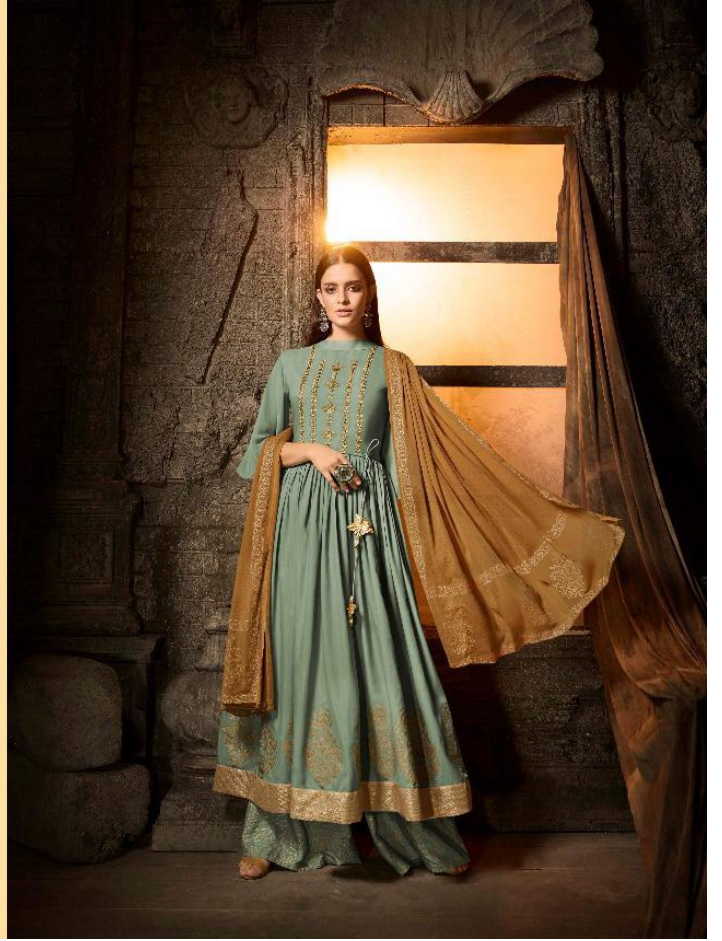

maisha™

SET YOUR OWN FASHION GOALS

D.NO.7505