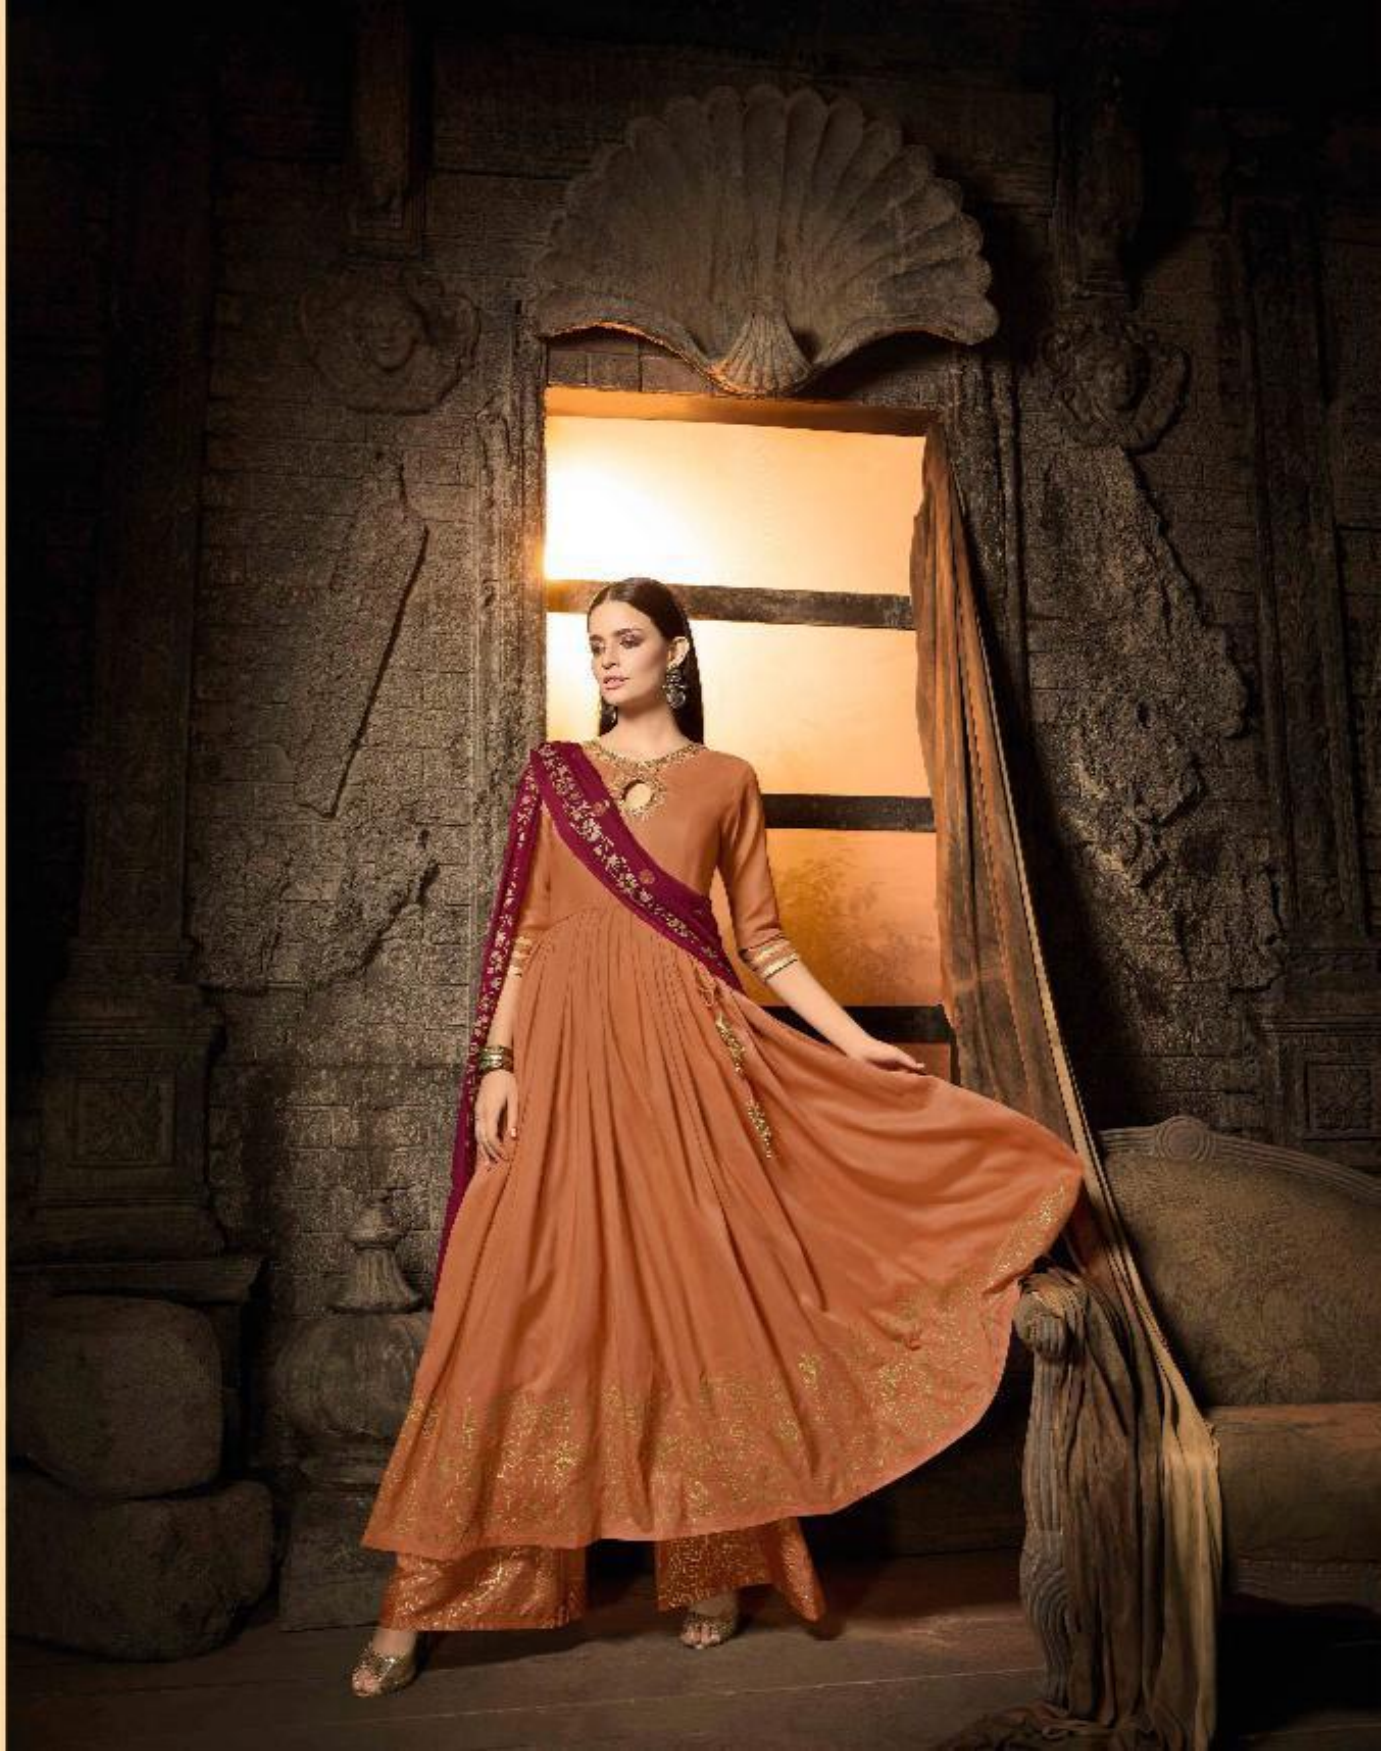

D.NO.7506

masha

INDULGE IN TIMELESS SOPHISTICATION

D.NO.7506

maisha[®]
MAHIRA

| D.NO | TOP FAB | +CUT | INNER | +CUT | BOTTOM | +CUT | DUPT+CUT | RATE |
|------|---------|---------|-------|------|---------|---------|----------|--------|
| 7501 | MASLEEN | +4.5MTR | - | - | MASLEEN | +2.5MTR | +2.4MTR | 1605/- |
| 7502 | MASLEEN | +4.5MTR | - | - | MASLEEN | +2.5MTR | +2.4MTR | 1540/- |
| 7503 | MASLEEN | +4.5MTR | - | - | MASLEEN | +2.5MTR | +2.4MTR | 1560/- |
| 7504 | MASLEEN | +4.5MTR | - | - | MASLEEN | +2.5MTR | +2.4MTR | 1705/- |
| 7505 | MASLEEN | +4.5MTR | - | - | MASLEEN | +2.5MTR | +2.4MTR | 1580/- |
| 7506 | MASLEEN | +4.5MTR | - | - | MASLEEN | +2.5MTR | +2.4MTR | 1580/- |