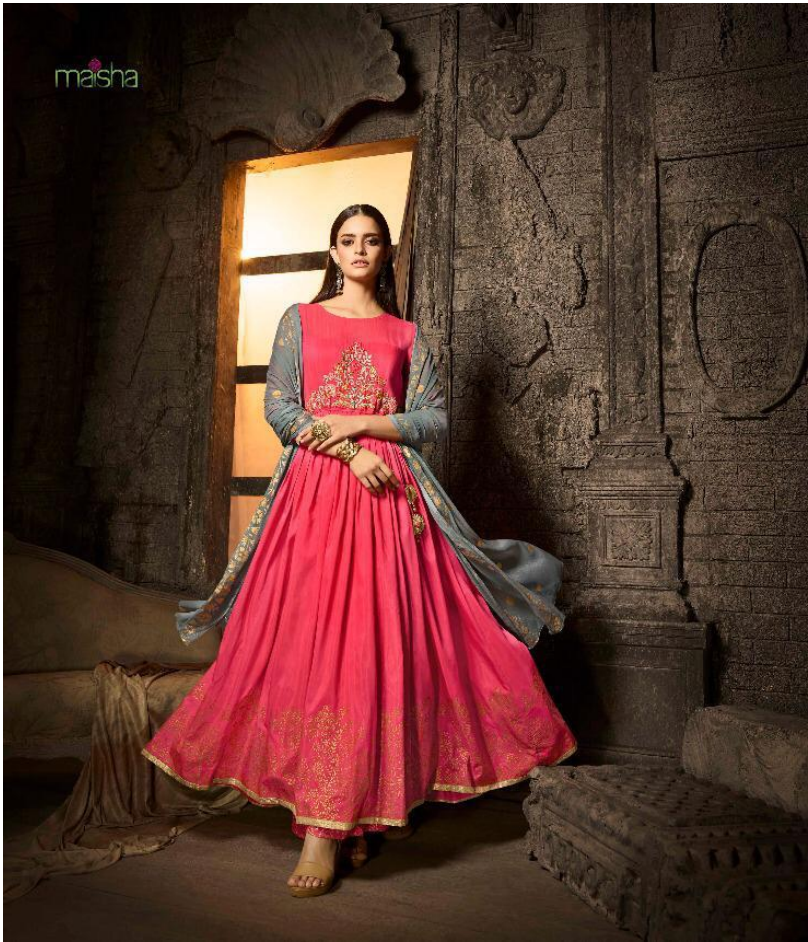

D.NO.7506

masha

INDULGE IN TIMELESS SOPHISTICATION

D.NO.7506

maisha[®]
MAHIRA

| D.NO | TOP FAB | +CUT | INNER | +CUT | BOTTOM | +CUT | DUPT+CUT | RATE |
|------|---------|---------|-------|------|---------|---------|----------|--------|
| 7501 | MASLEEN | +4.5MTR | - | - | MASLEEN | +2.5MTR | +2.4MTR | 1605/- |
| 7502 | MASLEEN | +4.5MTR | - | - | MASLEEN | +2.5MTR | +2.4MTR | 1540/- |
| 7503 | MASLEEN | +4.5MTR | - | - | MASLEEN | +2.5MTR | +2.4MTR | 1560/- |
| 7504 | MASLEEN | +4.5MTR | - | - | MASLEEN | +2.5MTR | +2.4MTR | 1705/- |
| 7505 | MASLEEN | +4.5MTR | - | - | MASLEEN | +2.5MTR | +2.4MTR | 1580/- |
| 7506 | MASLEEN | +4.5MTR | - | - | MASLEEN | +2.5MTR | +2.4MTR | 1580/- |