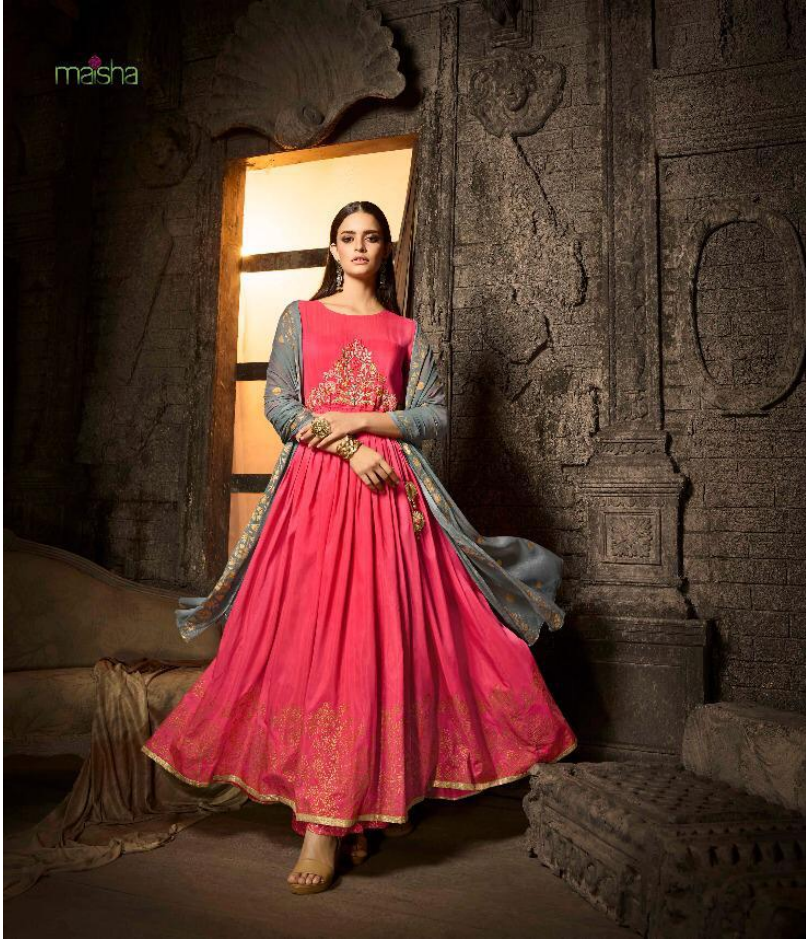

masha

INDULGE IN TIMELESS SOPHISTICATION

D.NO.7506