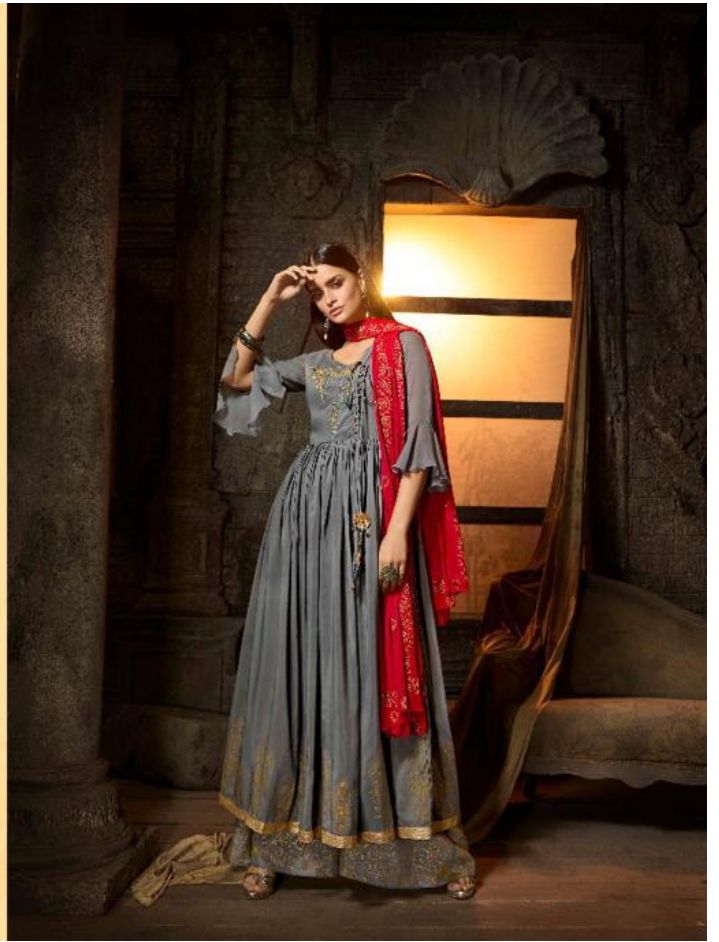

masha

THE COMFORTABLE DESIGN PHILOSOPHY

D.NO.7503