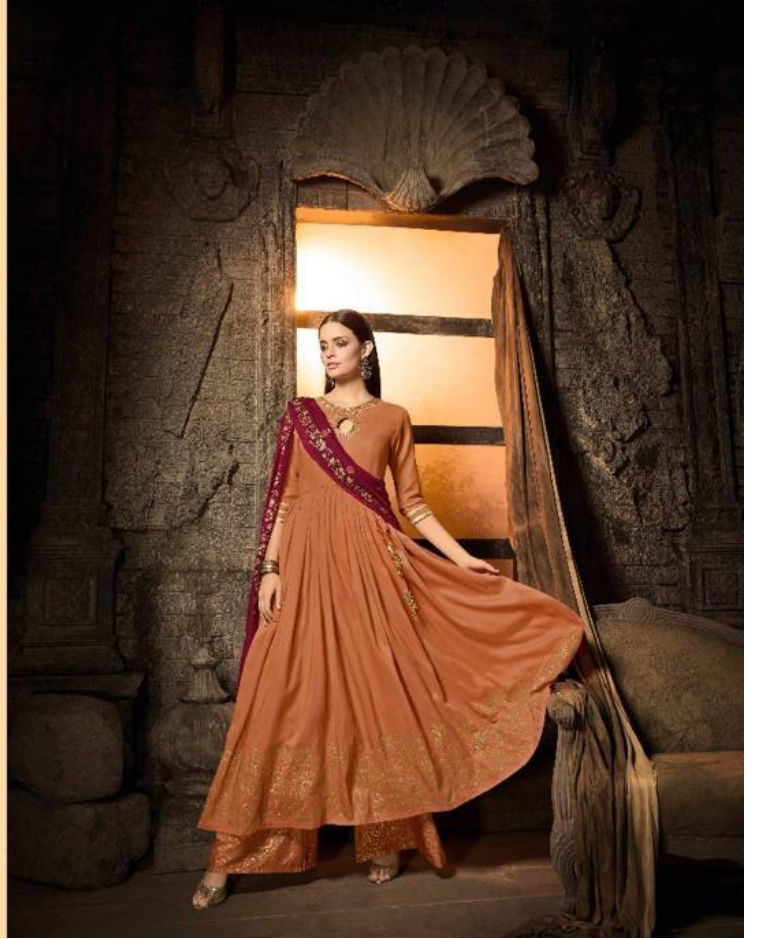

maisha

EMBRACE ELEGANCE AND POISE

D.NO.7502