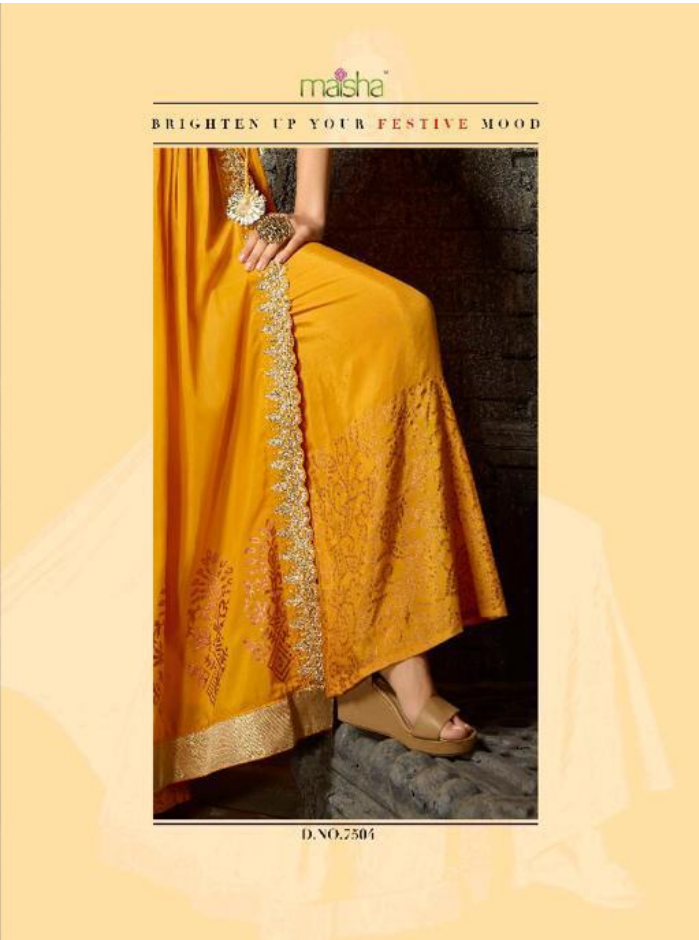

D.NO.7506

masha

INDULGE IN TIMELESS SOPHISTICATION

D.NO.7506

maisha[®]
MAHIRA

| D.NO | TOP FAB | +CUT | INNER | +CUT | BOTTOM | +CUT | DUPT+CUT | RATE |
|------|---------|---------|-------|------|---------|---------|----------|--------|
| 7501 | MASLEEN | +4.5MTR | - | - | MASLEEN | +2.5MTR | +2.4MTR | 1605/- |
| 7502 | MASLEEN | +4.5MTR | - | - | MASLEEN | +2.5MTR | +2.4MTR | 1540/- |
| 7503 | MASLEEN | +4.5MTR | - | - | MASLEEN | +2.5MTR | +2.4MTR | 1560/- |
| 7504 | MASLEEN | +4.5MTR | - | - | MASLEEN | +2.5MTR | +2.4MTR | 1705/- |
| 7505 | MASLEEN | +4.5MTR | - | - | MASLEEN | +2.5MTR | +2.4MTR | 1580/- |
| 7506 | MASLEEN | +4.5MTR | - | - | MASLEEN | +2.5MTR | +2.4MTR | 1580/- |