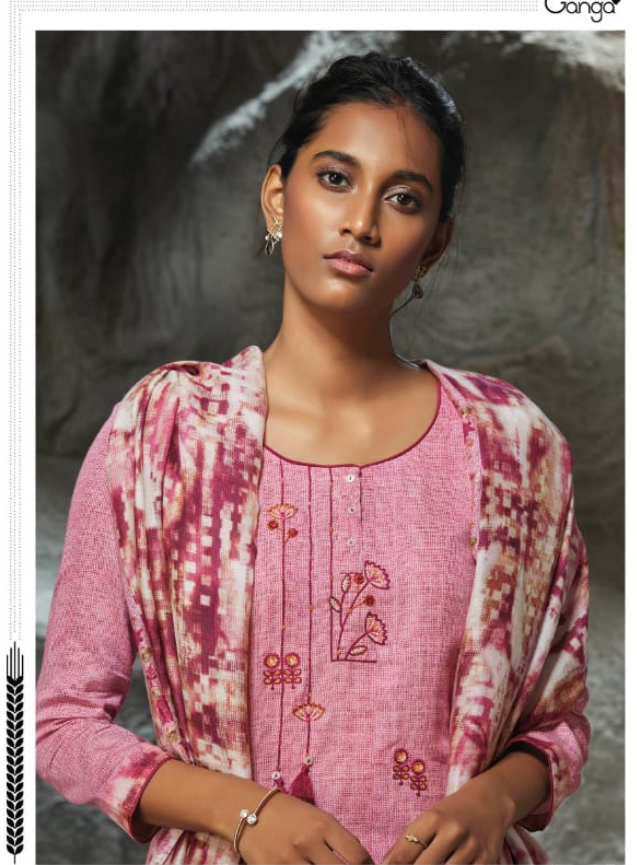

Ganga™

***Lilith***

7754

Ganga®

Ganga™

***Lilith***

Ganga™

***Lilith***

7751

Ganga

7746

Ganga®

Ganga

7750

**LILITH – DESIGNER SALWAR SUITS**

DESIGN NO.	CATALOG NAME	DESCRIPTION	PRICE
7746	LILITH	Finest Modal Satin Printed With Emb & Hand Work	1665/-
7748	LILITH	Finest Modal Satin Printed With Emb & Hand Work	1665/-
7749	LILITH	Finest Modal Satin Printed With Emb & Hand Work	1665/-
7750	LILITH	Finest Modal Satin Printed With Emb & Hand Work	1665/-
7751	LILITH	Finest Modal Satin Printed With Emb & Hand Work	1665/-
7752	LILITH	Finest Modal Satin Printed With Emb & Hand Work	1665/-
7753	LILITH	Finest Modal Satin Printed With Emb & Hand Work	1665/-
7754	LILITH	Finest Modal Satin Printed With Emb & Hand Work	1665/-
7755	LILITH	Finest Modal Satin Printed With Emb & Hand Work	1665/-