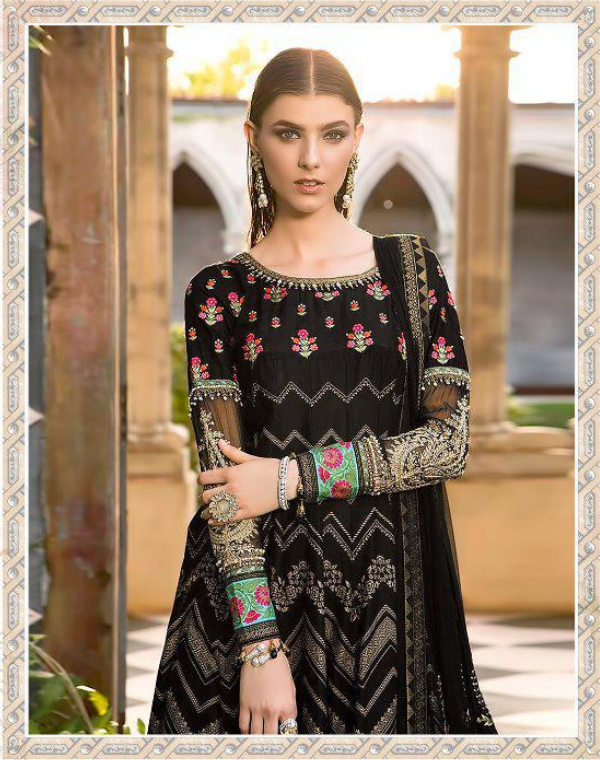

Shree®

1636

MARIYA.B. SUPER
NX
Lawn Collection
Vol-2