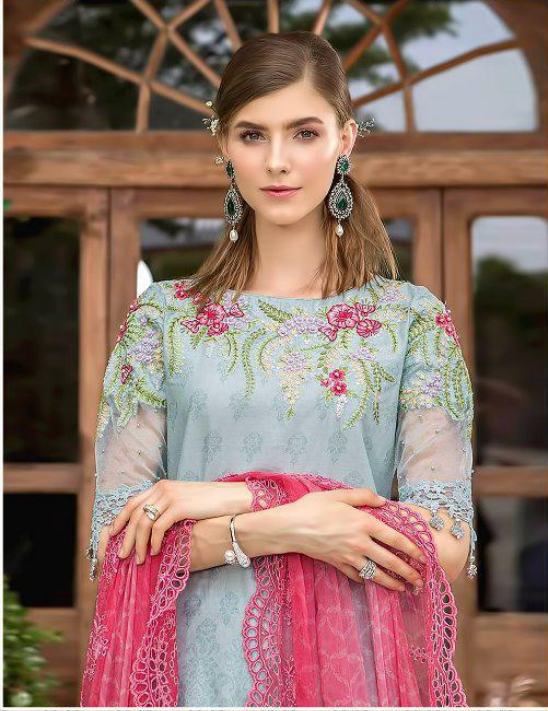

SUPER
MARIYA.B. NX
Lawn Collection
Vol-2

Hellow to everyone

present new looking and stylish printed designs

SUPER
MARIYA.B. NX
Lawn Collection
Vol-2

D.NO.	TOP	BOTTOM	DUPATTA
1631	PURE COTTON PRINT WITH HEAVY EMBROIDERY	SEMI LAWN (PRINTED)	CHIFFON PRINTED
1634	PURE COTTON PRINT WITH HEAVY EMBROIDERY	SEMI LAWN (PRINTED)	CHIFFON PRINTED
1636	PURE COTTON PRINT WITH HEAVY EMBROIDERY	SEMI LAWN	NET WITH EMBROIDERY PALLU
1637	PURE COTTON WITH WITH HEAVY EMBROIDERY	SEMI LAWN (PRINTED WITH WORK)	KOTA CHEKS WITH EMBROIDERY

SUPER
MARIYA.B. NX
Lawn Collection
Vol-2

1637

MARIYA.B. SUPER
NX
Lawn Collection
Vol-2

Shree®

1636

MARIYA.B. SUPER
NX
Lawn Collection
Vol-2

1634

MARIYA.B. ^{SUPER}
_{NX}
Lawn Collection
Vol-2