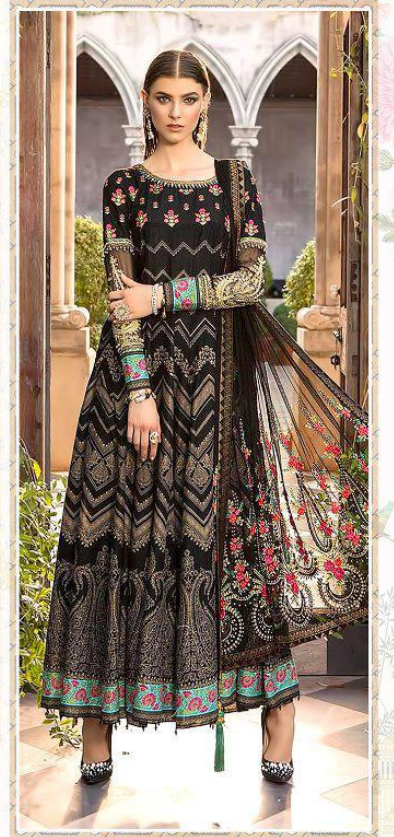

SUPER
MARIYA.B. NX
Lawn Collection
Vol-2

Hellow to everyone

present new looking and stylish printed designs

SUPER
MARIYA.B. NX
Lawn Collection
Vol-2

D.NO.	TOP	BOTTOM	DUPATTA
1631	PURE COTTON PRINT WITH HEAVY EMBROIDERY	SEMI LAWN (PRINTED)	CHIFFON PRINTED
1634	PURE COTTON PRINT WITH HEAVY EMBROIDERY	SEMI LAWN (PRINTED)	CHIFFON PRINTED
1636	PURE COTTON PRINT WITH HEAVY EMBROIDERY	SEMI LAWN	NET WITH EMBROIDERY PALLU
1637	PURE COTTON WITH WITH HEAVY EMBROIDERY	SEMI LAWN (PRINTED WITH WORK)	KOTA CHEKS WITH EMBROIDERY

SUPER
MARIYA.B. NX
Lawn Collection
Vol-2

1637

MARIYA.B. SUPER
NX
Lawn Collection
Vol-2

Shree®

1636

MARIYA.B. SUPER
NX
Lawn Collection
Vol-2

1634

MARIYA.B. ^{SUPER}
_{NX}
Lawn Collection
Vol-2