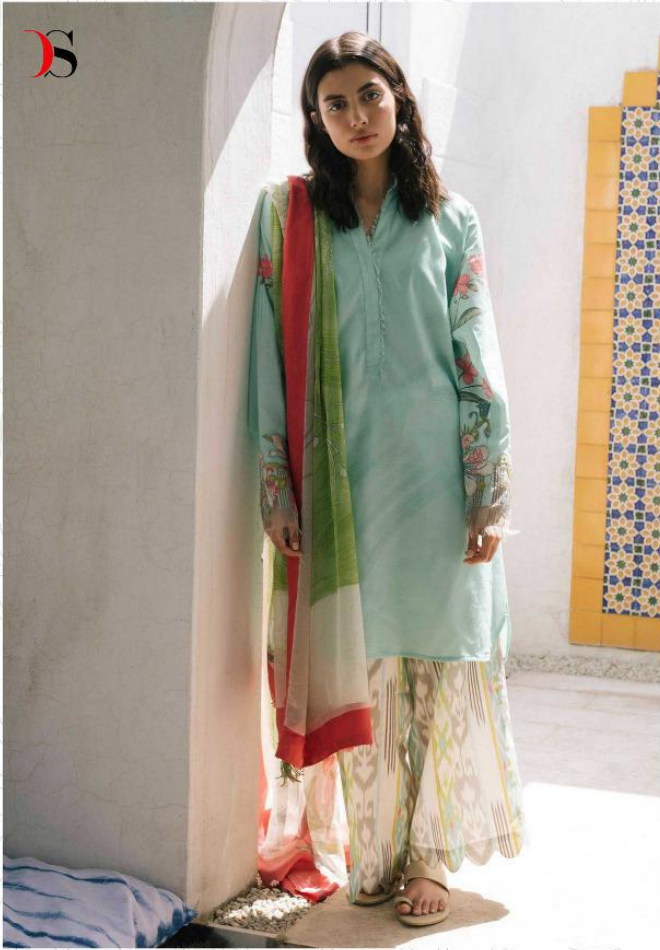

COCO

#037

Multi-coloured grey tie and dye shirt with sleeves, paired with an embroidered net dupatta and an additional sleeve patch

S

#031

Midnight blue printed shirt and sleeves, with an embroidered neckline, paired with a printed chiffon dupatta and printed cambric trouser.

COCO

#035

Black and brown zebra printed shirt and sleeves, paired with a chiffon printed dupatta and an additional embroidered sleeve patch

#038

White printed shirt with sleeves, paired with a printed chiffon dupatta with an additional embroidered sleeve patch and dyed cambric trouser

S

#039

Powder pink fully embroidered shirt with printed back and sleeves, paired with jacquard printed dupatta and dyed cambric trouser

#034

Black and white zebra printed shirt and sleeves, paired with a chiffon printed dupatta and an additional embroidered sleeve patch

COCO

#033

*Aqua printed shirt front and back with sleeves, embroidered sleeve motifs,
printed chiffon dupatta, printed cambric trouser*

DEEPSY
suits

presents our new catalogue

COCO

D.No	TOP	BOTTOM	DUPATTA
031	Pure cotton with embroidery	Semi Loan	Chiffon print
032	Pure cotton with embroidery	Semi Loan	Chiffon print
033	Pure cotton with embroidery	Semi Loan print	Chiffon print
034	Pure cotton with embroidery	Semi Loan	Chiffon print
035	Pure cotton with embroidery	Semi Loan	Chiffon print
036	Pure cotton with embroidery	Semi Loan	Chiffon print
037	Pure cotton with embroidery	Semi Loan	Chiffon print
038	Pure cotton with embroidery	Semi Loan	Chiffon print
039	Pure cotton with embroidery	Semi Loan	Chiffon print