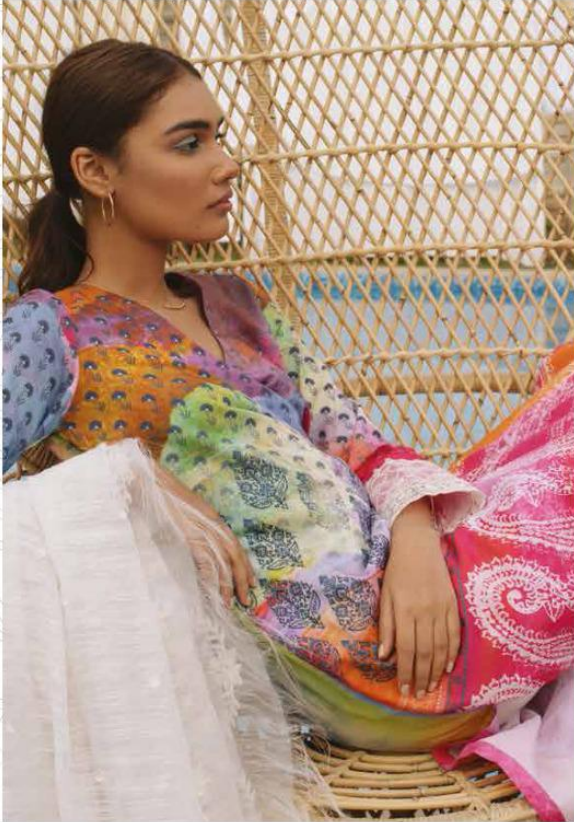

COCO

#037

Multi-coloured grey tie and dye shirt with sleeves, paired with an embroidered net dupatta and an additional sleeve patch

S

#031

Midnight blue printed shirt and sleeves, with an embroidered neckline, paired with a printed chiffon dupatta and printed cambric trouser.

#032

Pineapple yellow printed shirt and sleeves, with an embroidered neckline, paired with a printed chiffon dupatta and printed cambric trouser

#036

Multi-coloured pink tie and dye shirt with sleeves, paired with an embroidered net dupatta and an additional sleeve patch

COCO

#035

Black and brown zebra printed shirt and sleeves, paired with a chiffon printed dupatta and an additional embroidered sleeve patch

#038

White printed shirt with sleeves, paired with a printed chiffon dupatta with an additional embroidered sleeve patch and dyed cambric trouser