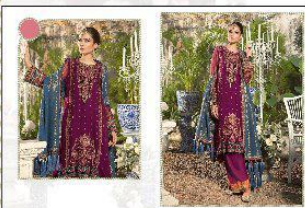

**EMBROIDERED
MARIYA.B.**
Vol-7

**EMBROIDERED
MARIYA.B.
VOL-7**

8114

**EMBROIDERED
MARIYA.B.**
Vol-7

8111

8112

8113

8114

8115

**MBROIDERED
MARIYA.B.**
Vol-7

Hellow to everyone
present new looking and stylish printed designs

MBROIDERED MARIYA.B. VOL-7

D.NO.	TOP	BOTTOM / INNER	DUPATTA	RATE
8111	Organza Embroidered	Santoon	Nazmeen Work Organza Embroidery Pallu Patch	1599.00
8112	Butter Fly Net Velvet Heavy Embroidered	Santoon (Work)	Butter Fly Net Work Four Side Less	1831.00
8113	Georgette Sifly Work	Santoon (Work)	Nazmeen Work Organza Embroidery Pallu Patch	1785.00
8114	Georgette Heavy Embroidery	Santoon (Work)	Banarasi Georgette	1581.00
8115	Organza Embroidered	Santoon	Net Work Organza Embroidery Pallu Patch	1699.00