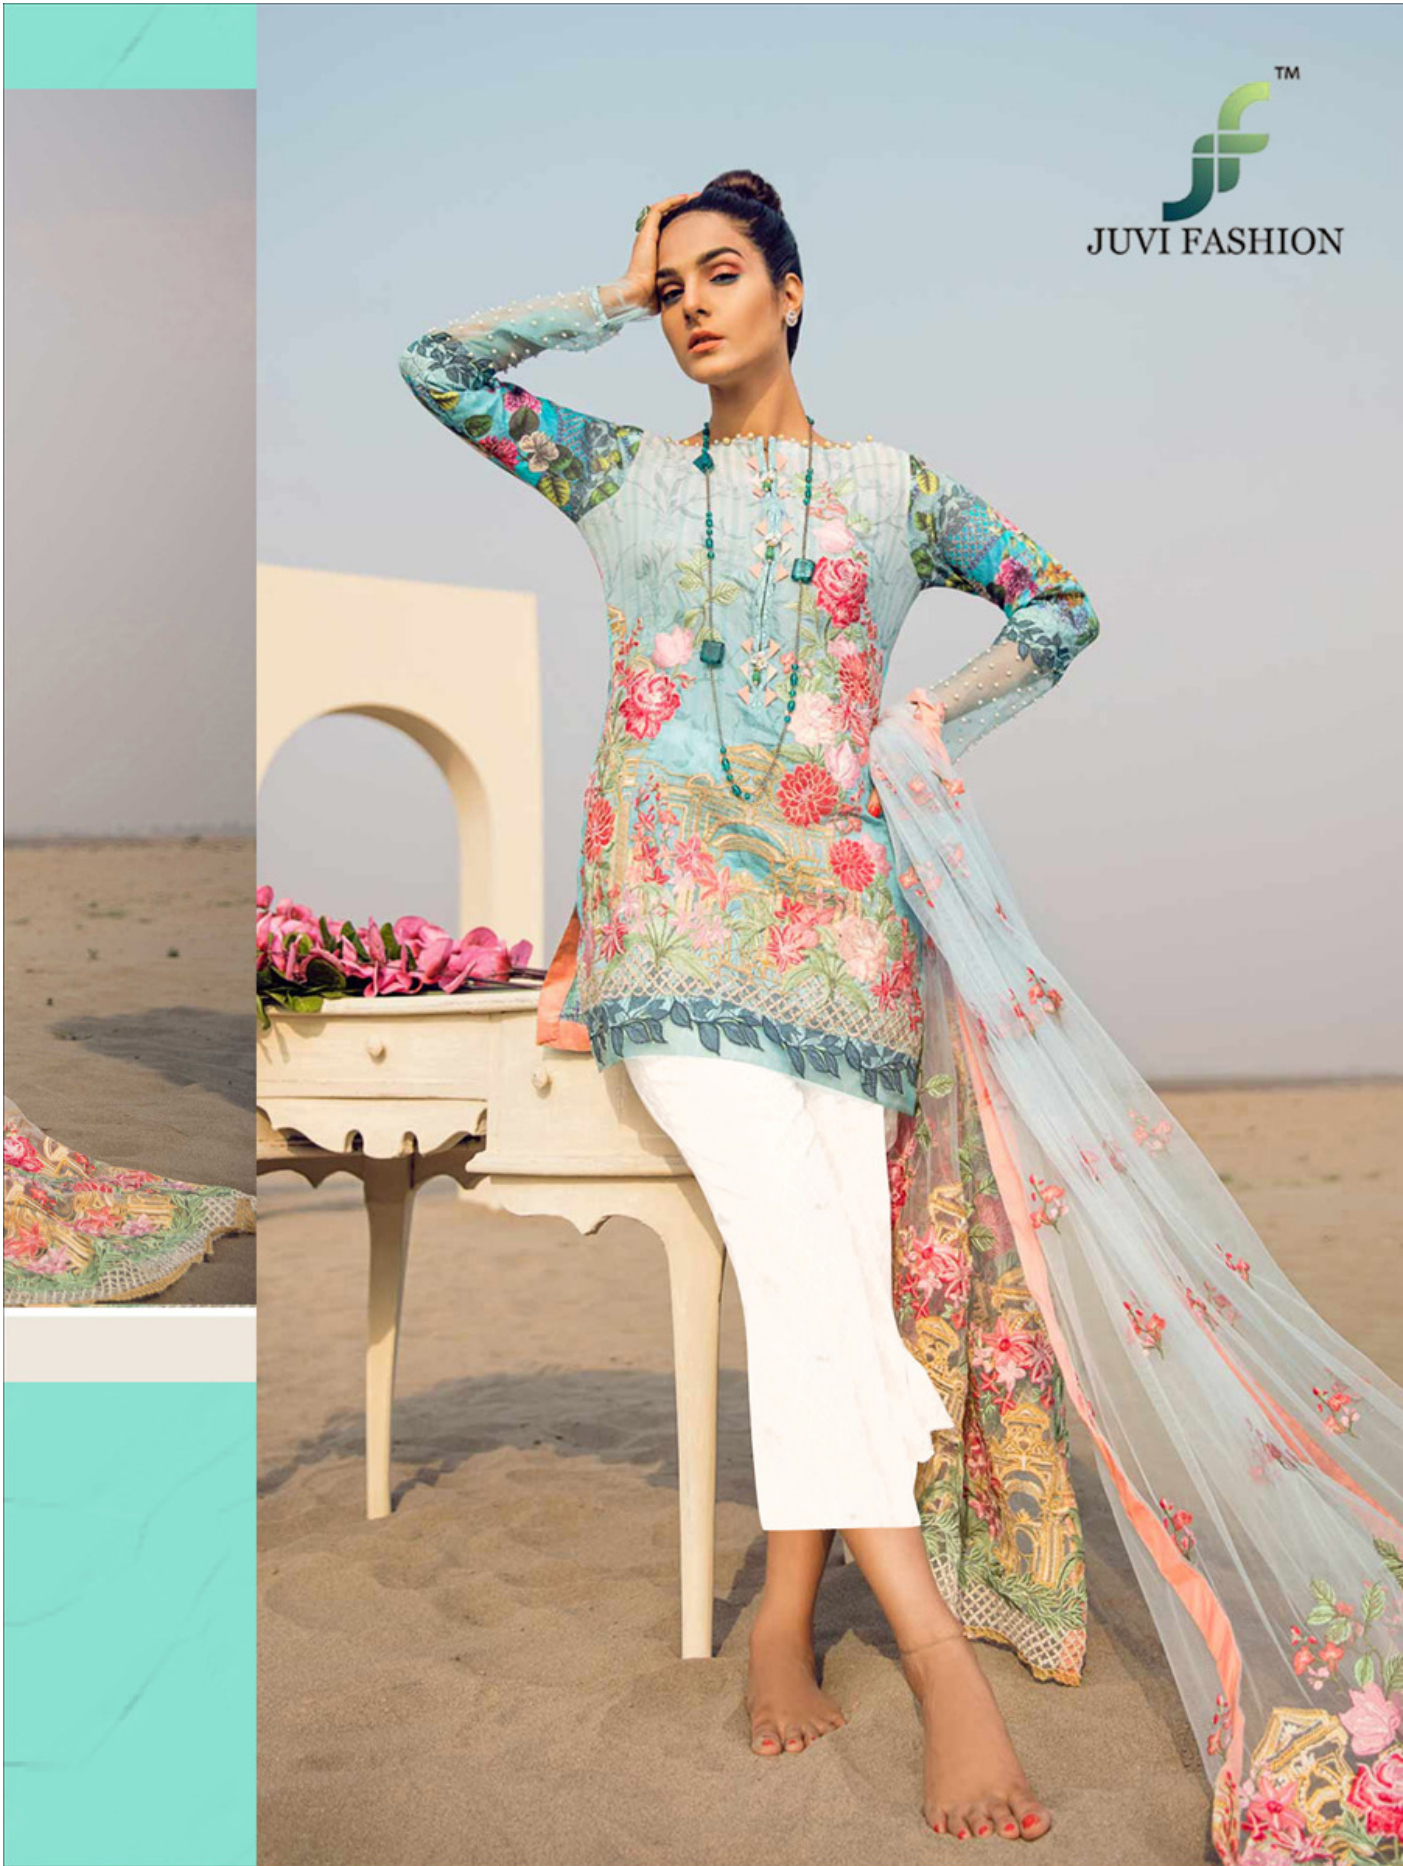

JUVI FASHION

SANA SAFINAZ

Summer Collection - 19

JUVI FASHION

SANA SAFINAZ

Summer Collection - 19

D.No.	TOP	BOTTOM	DUPATTA	RATE
48001	COTTON DIGITAL PRINT WITH EMBORDIARY PATCH	P.C. COTTON WITH EMBORDIARY PACH	SILVAR SIFFON DIGITAL PRINT	950/-
48002	COTTON DIGITAL PRINT	P.C. COTTON	NET EMBORDIARY WORK	1121/-
48003	COTTON DIGITAL PRINT WITH EMBORDIARY PATCH	P.C. COTTON WITH EMBORDIARY PACH	SILVAR SIFFON DIGITAL PRINT	950/-
48004	COTTON DIGITAL PRINT	P.C. COTTON	NET EMBORDIARY WORK	1121/-
48005	COTTON DIGITAL PRINT WITH EMBORDIARY PATCH	P.C. COTTON BUTI WITH EMBORDIARY PACH	SILVAR SIFFON DIGITAL PRINT	950/-
48006	COTTON DIGITAL PRINT WITH EMBORDIARY PATCH	P.C. COTTON WITH EMBORDIARY PACH	SILVAR SIFFON DIGITAL PRINT	950/-
48007	COTTON DIGITAL PRINT WITH EMBORDIARY PATCH	P.C. COTTON WITH EMBORDIARY PACH	SILVAR SIFFON DIGITAL PRINT	950/-