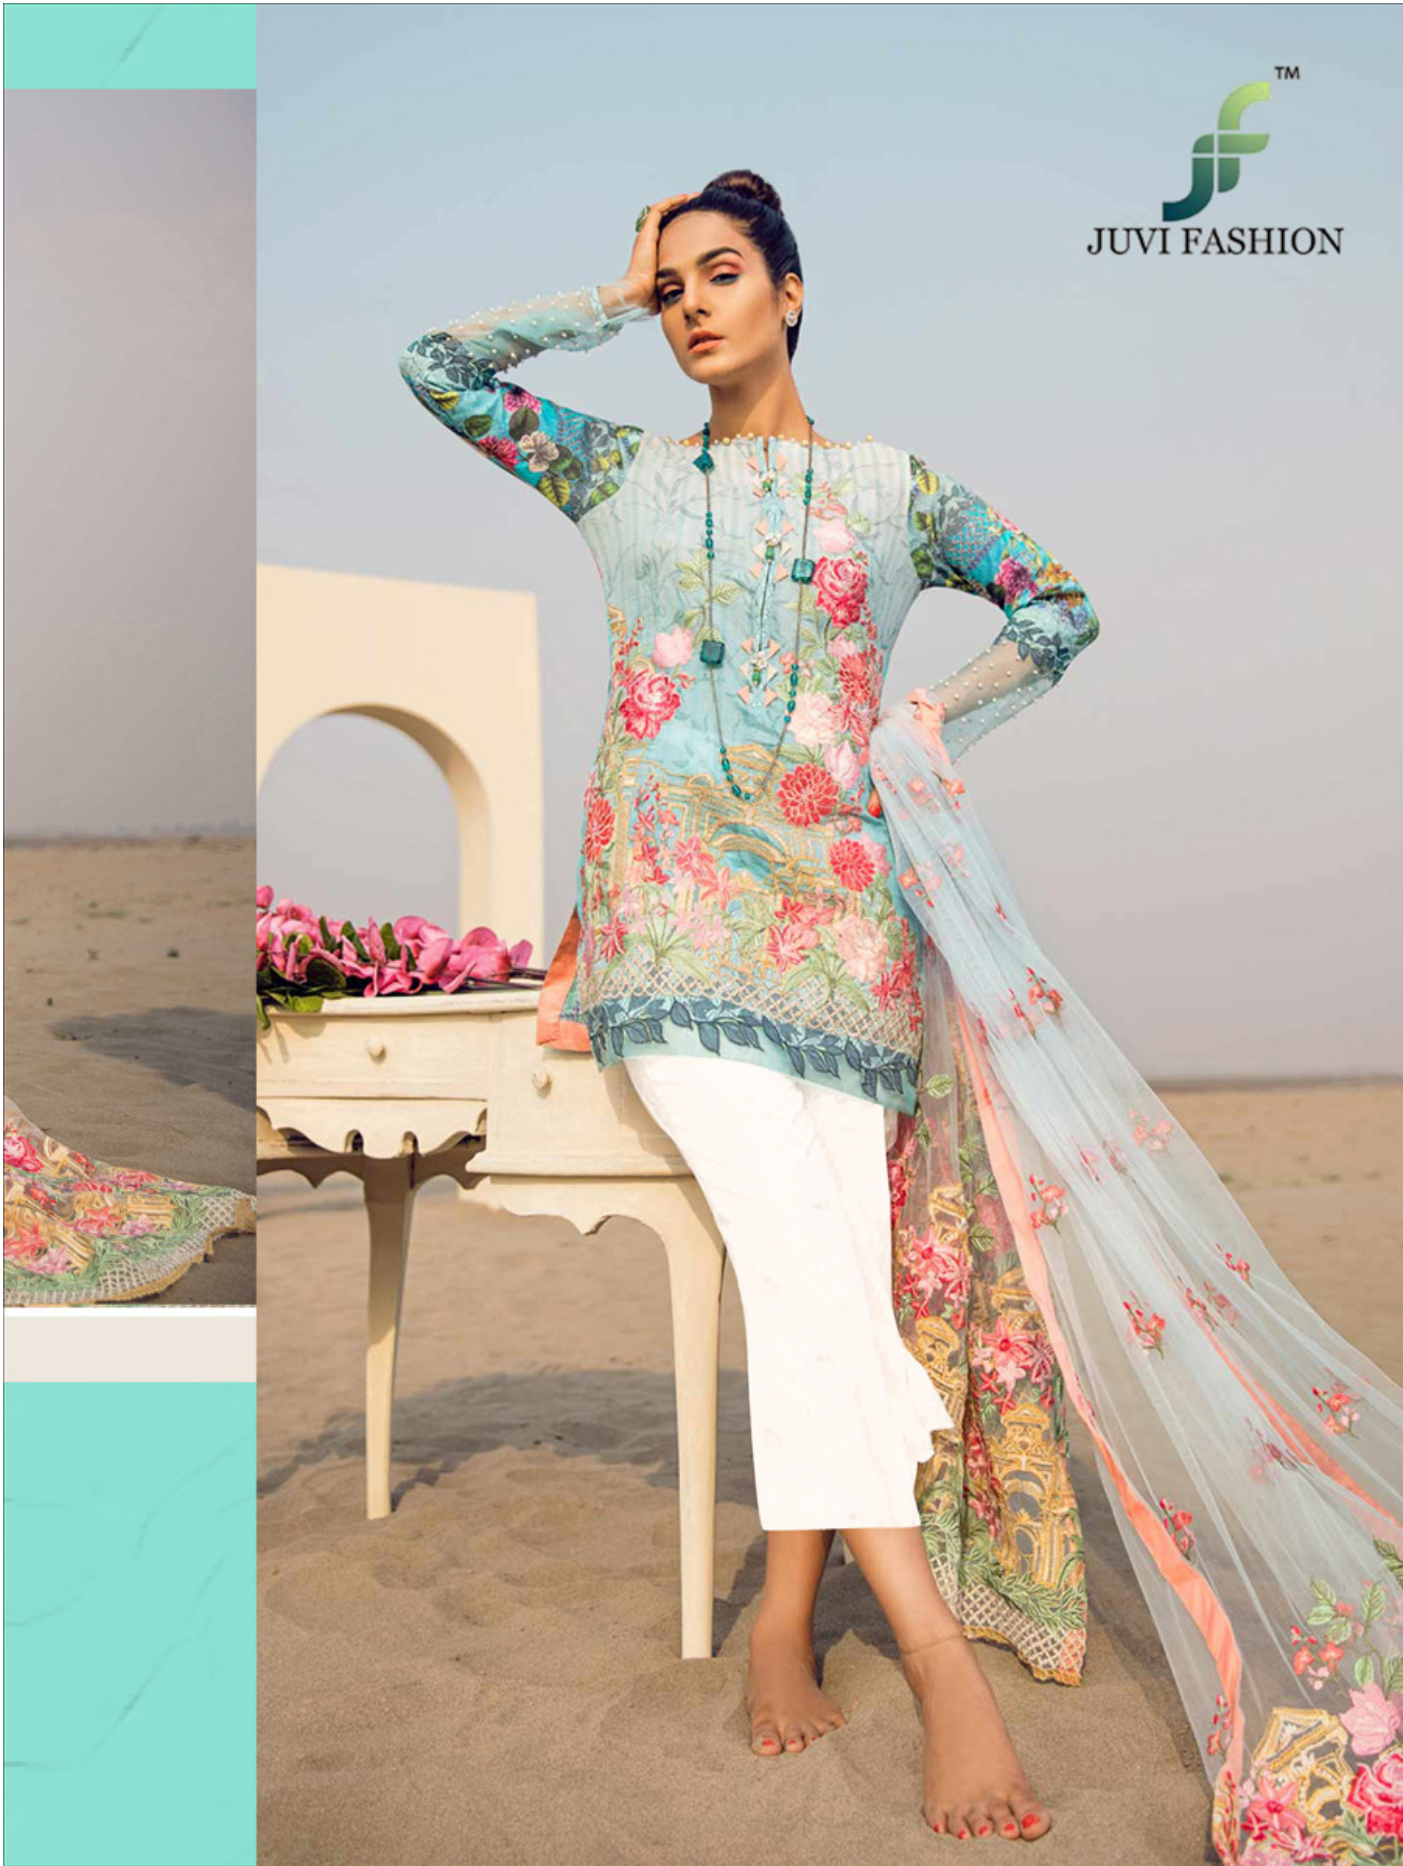

**Summer Collection - 19**

**D.No. 48006**

™  
**JUVI FASHION**

**SANA SAFINAZ**  
**Summer Collection - 19**

**D.No. 48004**

**JUVI FASHION**<sup>TM</sup>

**SANA SAFINAZ**

**Summer Collection - 19**

**D.No. 48007**

**JUVI FASHION**

**SANA SAFINAZ**

**Summer Collection - 19**

JUVI FASHION

**SANA SAFINAZ**

Summer Collection - 19

D.No.	TOP	BOTTOM	DUPATTA	RATE
48001	COTTON DIGITAL PRINT WITH EMBORDIARY PATCH	P.C. COTTON WITH EMBORDIARY PACH	SILVAR SIFFON DIGITAL PRINT	950/-
48002	COTTON DIGITAL PRINT	P.C. COTTON	NET EMBORDIARY WORK	1121/-
48003	COTTON DIGITAL PRINT WITH EMBORDIARY PATCH	P.C. COTTON WITH EMBORDIARY PACH	SILVAR SIFFON DIGITAL PRINT	950/-
48004	COTTON DIGITAL PRINT	P.C. COTTON	NET EMBORDIARY WORK	1121/-
48005	COTTON DIGITAL PRINT WITH EMBORDIARY PATCH	P.C. COTTON BUTI WITH EMBORDIARY PACH	SILVAR SIFFON DIGITAL PRINT	950/-
48006	COTTON DIGITAL PRINT WITH EMBORDIARY PATCH	P.C. COTTON WITH EMBORDIARY PACH	SILVAR SIFFON DIGITAL PRINT	950/-
48007	COTTON DIGITAL PRINT WITH EMBORDIARY PATCH	P.C. COTTON WITH EMBORDIARY PACH	SILVAR SIFFON DIGITAL PRINT	950/-