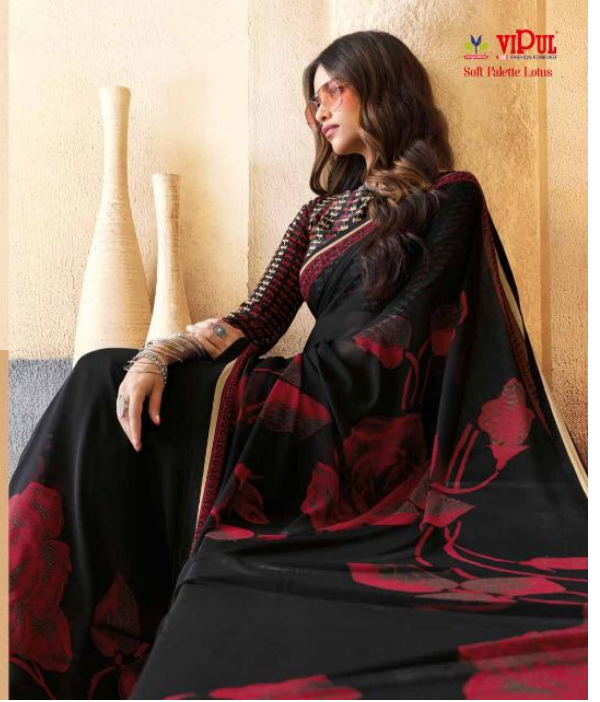

BY

VIPUL
FASHION FOREVER

ॐ

Soft Palette
Lotus

viPUL
BY ARIYAN KUMAR
Soft Palette Lotus

39510 Tik Tok

VIPIUL
Soft Palette Lotus

39511 Tik Tok

39512 Tik Tok

39516 Tik Tok

VIPIUL
Soft Palette Lotus

**Magical
Soul**

39521 Tik Tok

39522 Tik Tok

viDUL
Soft Palette Lotus

39517 Tik Tok