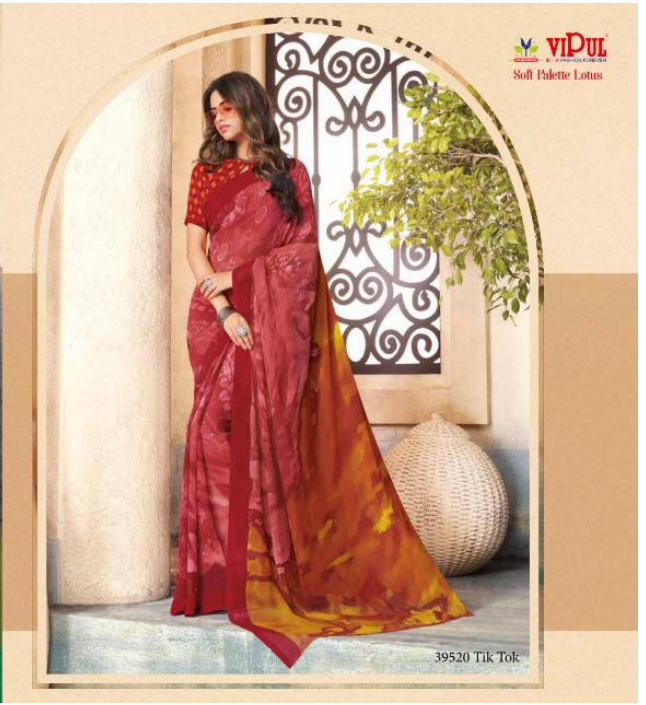

BY

**VIPUL**  
FASHION FOREVER

ॐ

Soft Palette  
Lotus

**viPUL**  
BY ARIYAN KUMAR  
Soft Palette Lotus

39510 Tik Tok

**VIPIU**  
Soft Palette Lotus

39511 Tik Tok

39517 Tik Tok

39518 Tik Tok

39514 Tik Tok

39515 Tik Tok

39519 Tik Tok

39520 Tik Tok

**VIPUL**  
Soft Palette Lotus

39524 Tik Tok