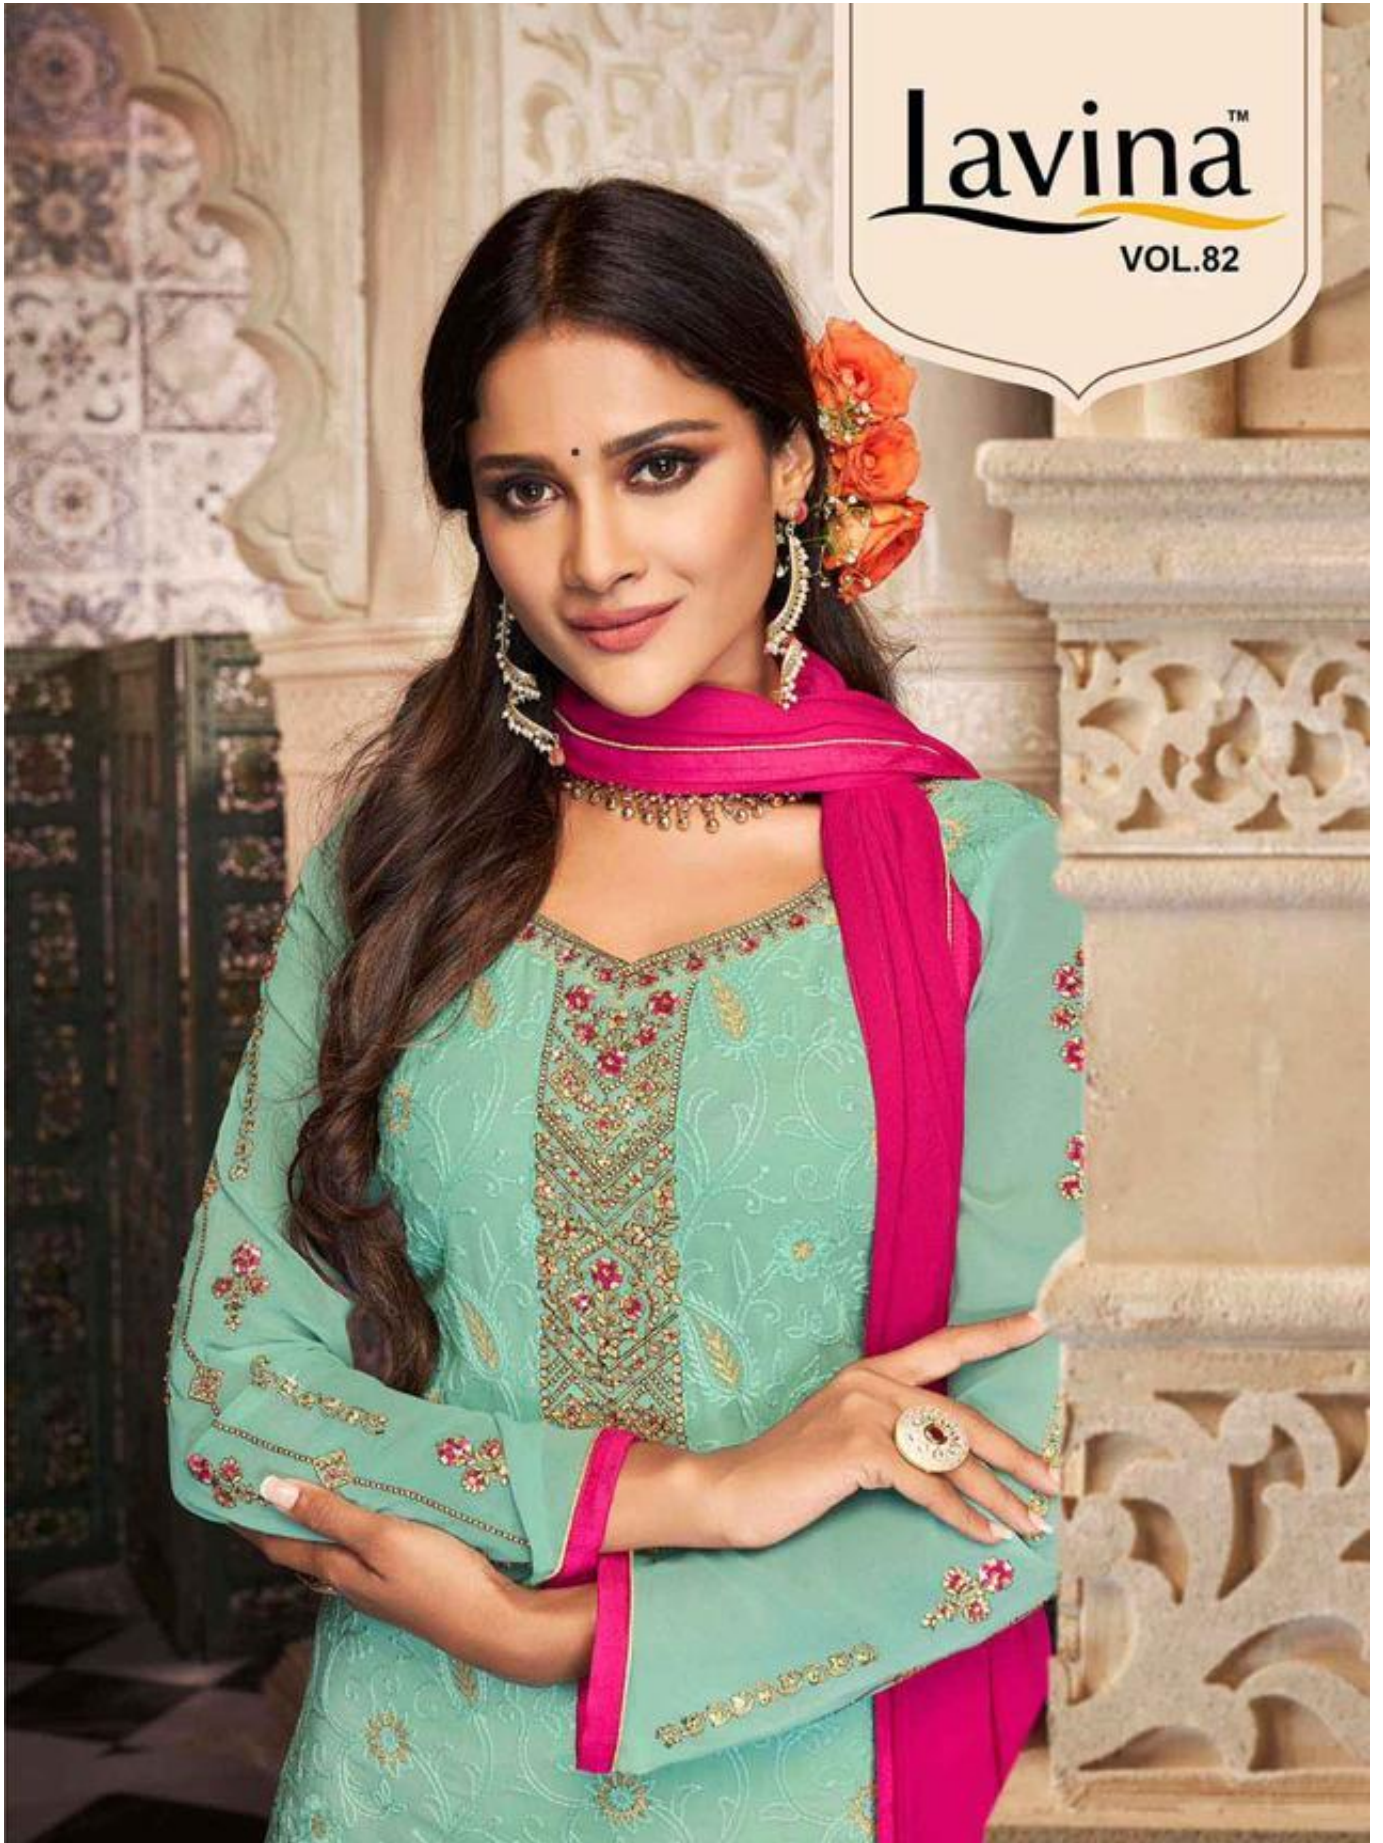

Lavina™
VOL.82