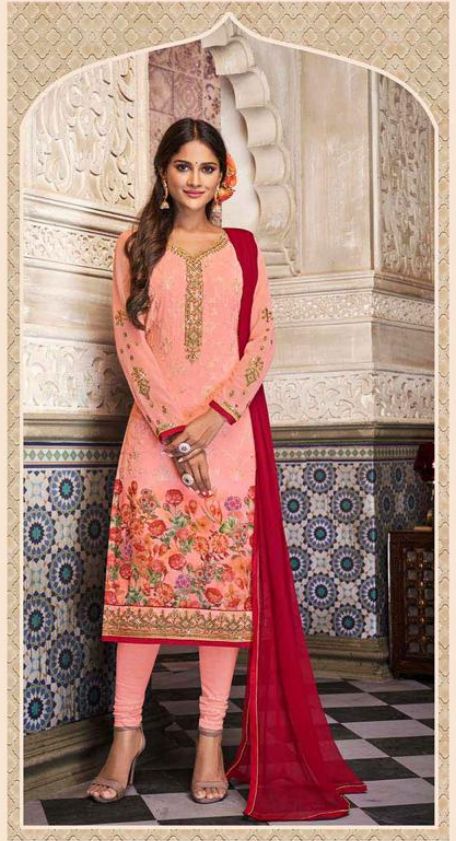

lavina

82002