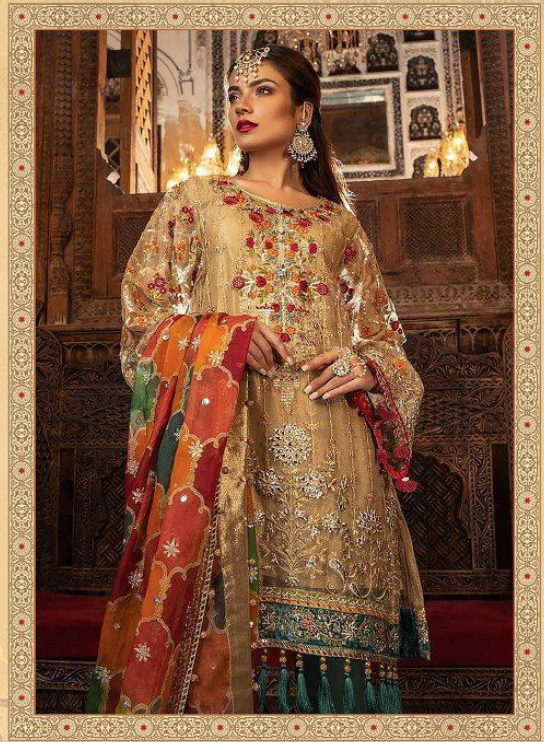

**EMBROIDERED
MARIYA.B.**
Vol-8

8125