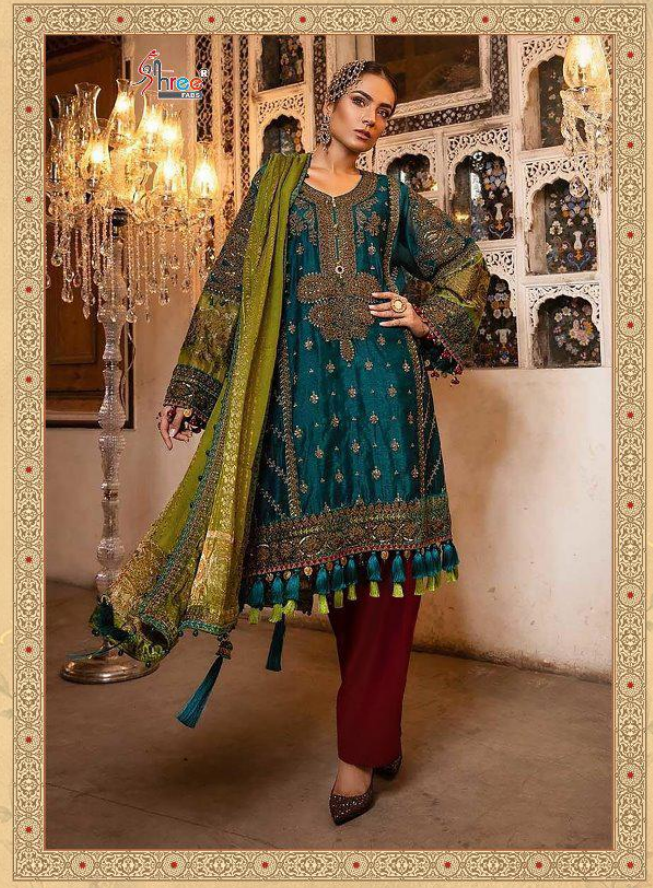

**EMBROIDERED
MARIYA.B.
Vol-8**

**EMBROIDERED
MARIYA.B.**
Vol-8

8124

8121

EMBROIDERED
MARIYA.B.
Vol-8

**EMBROIDERED
MARIYA.B.
Vol-8**

**MBROIDERED
MARIYA.B.**
Vol-8

8126

**EMBROIDERED
MARIYA.B.**
Vol-8

8122

**EMBROIDERED
MARIYA.B.**
Vol-8

8121

8121

8122

8123

8124

8125

8126

8124

**EMBROIDERED
MARIYA.B.**
Vol-8

Hellow to everyone
present new looking and stylish printed designs

MBROIDERED MARIYA.B. VOL-8

D.NO.	TOP	BOTTOM / INNER	DUPATTA	RATE
8121	Georgette With Heavy Embroidered	Santoon	Net mbroidered	1391.00
8122	Net With Heavy Embroidered	Georfette Plazzo Unstich	Net mbroidered	1535.00
8123	Georgette With Embroidered Machine Dimond Work	Net With Heavy Moti Work With Inner	Net mbroidered	1691.00
8124	Georgette With Heavy Embroidery	Santoon	Banarasi	1395.00
8125	Net With Heavy Embroidered	Santoon	Tabby Silky Digital Print	1441.00
8126	Net With Heavy Embroidered	Georfette Plazzo With Santoon Inner	Banarasi Jecord	154100