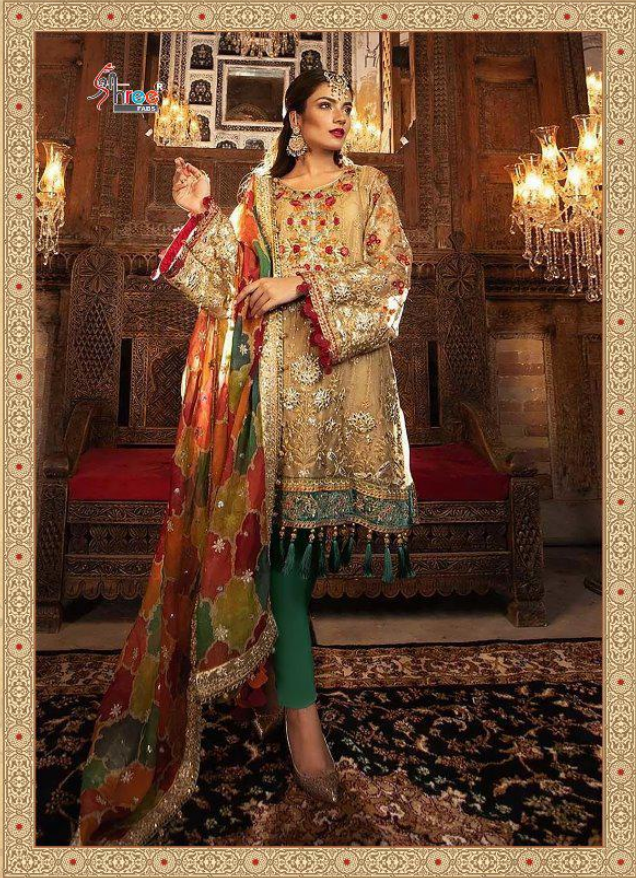

**EMBROIDERED
MARIYA.B.**
Vol-8

8125