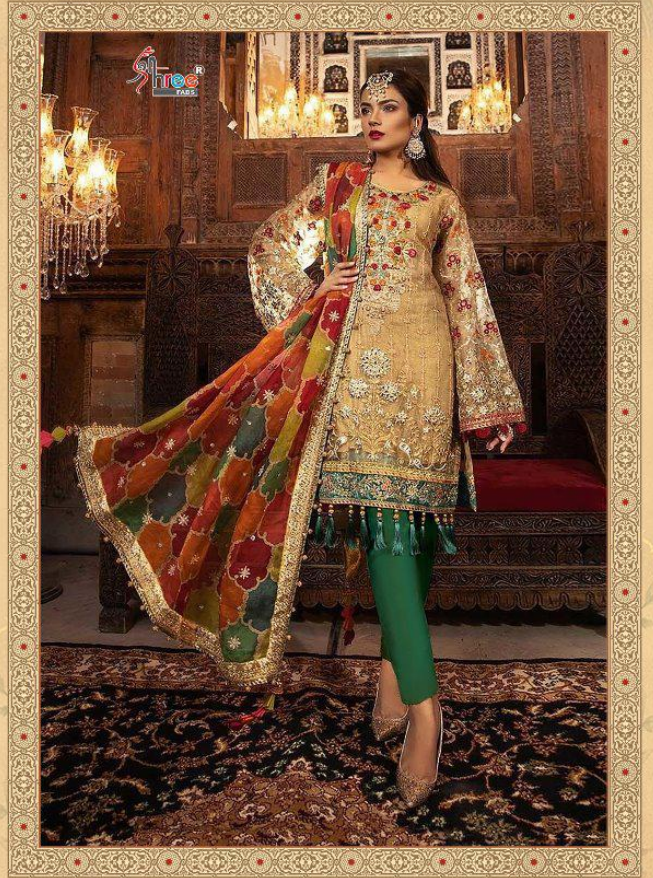

8125

EMBROIDERED
MARIYA.B.
Vol-8