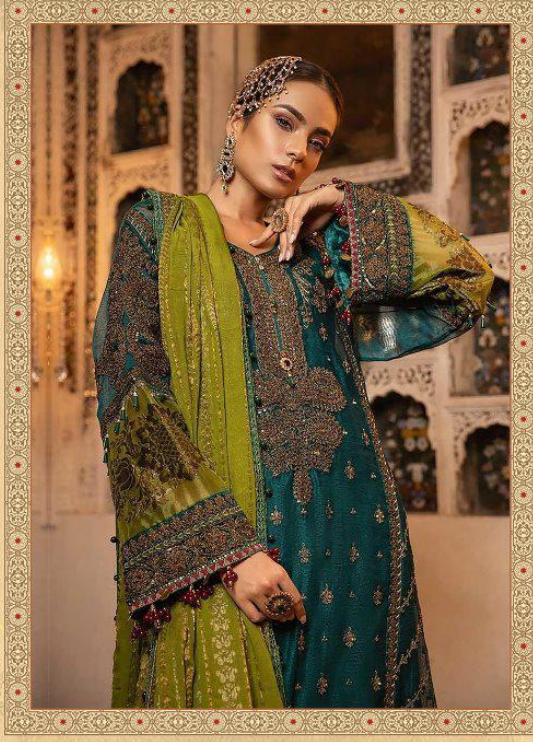

**EMBROIDERED
MARIYA.B.
Vol-8**

**EMBROIDERED
MARIYA.B.**
Vol-8

8124

8121

EMBROIDERED
MARIYA.B.
Vol-8

**EMBROIDERED
MARIYA.B.
Vol-8**

**MBROIDERED
MARIYA.B.**
Vol-8

8126

**EMBROIDERED
MARIYA.B.**
Vol-8

8122

**EMBROIDERED
MARIYA.B.**
Vol-8

8121

8121

8122

8123

8124

8125

8126

8124

**EMBROIDERED
MARIYA.B.**
Vol-8

Hellow to everyone
present new looking and stylish printed designs

MBROIDERED MARIYA.B. VOL-8

D.NO.	TOP	BOTTOM / INNER	DUPATTA	RATE
8121	Georgette With Heavy Embroidered	Santoon	Net mbroidered	1391.00
8122	Net With Heavy Embroidered	Georfette Plazzo Unstich	Net mbroidered	1535.00
8123	Georgette With Embroidered Machine Dimond Work	Net With Heavy Moti Work With Inner	Net mbroidered	1691.00
8124	Georgette With Heavy Embroidery	Santoon	Banarasi	1395.00
8125	Net With Heavy Embroidered	Santoon	Tabby Silky Digital Print	1441.00
8126	Net With Heavy Embroidered	Georfette Plazzo With Santoon Inner	Banarasi Jecord	154100