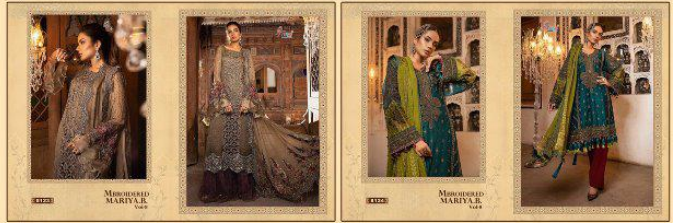

**EMBROIDERED
MARIYA.B.**
Vol-8

8122

**EMBROIDERED
MARIYA.B.**
Vol-8

8121

8121

8122

8123

8124

8125

8126

8124

**EMBROIDERED
MARIYA.B.**
Vol-8

Hellow to everyone
present new looking and stylish printed designs

MBROIDERED MARIYA.B. VOL-8

D.NO.	TOP	BOTTOM / INNER	DUPATTA	RATE
8121	Georgette With Heavy Embroidered	Santoon	Net mbroidered	1391.00
8122	Net With Heavy Embroidered	Georfette Plazzo Unstich	Net mbroidered	1535.00
8123	Georgette With Embroidered Machine Dimond Work	Net With Heavy Moti Work With Inner	Net mbroidered	1691.00
8124	Georgette With Heavy Embroidery	Santoon	Banarasi	1395.00
8125	Net With Heavy Embroidered	Santoon	Tabby Silky Digital Print	1441.00
8126	Net With Heavy Embroidered	Georfette Plazzo With Santoon Inner	Banarasi Jecord	154100