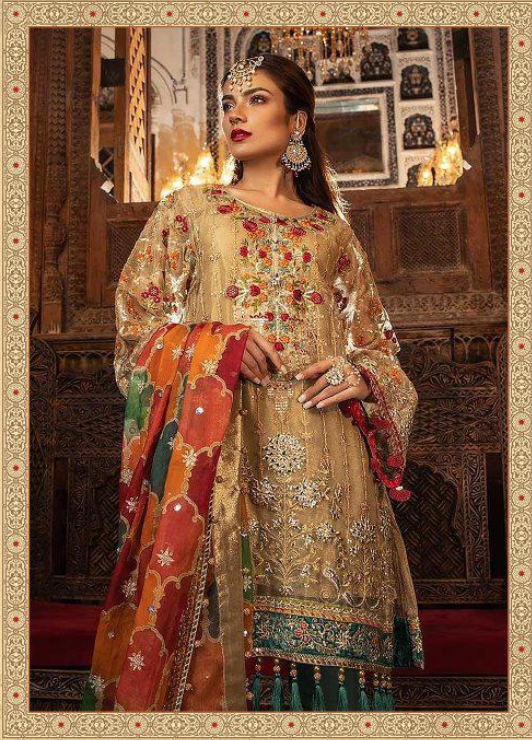

8125

EMBROIDERED
MARIYA.B.
Vol-8