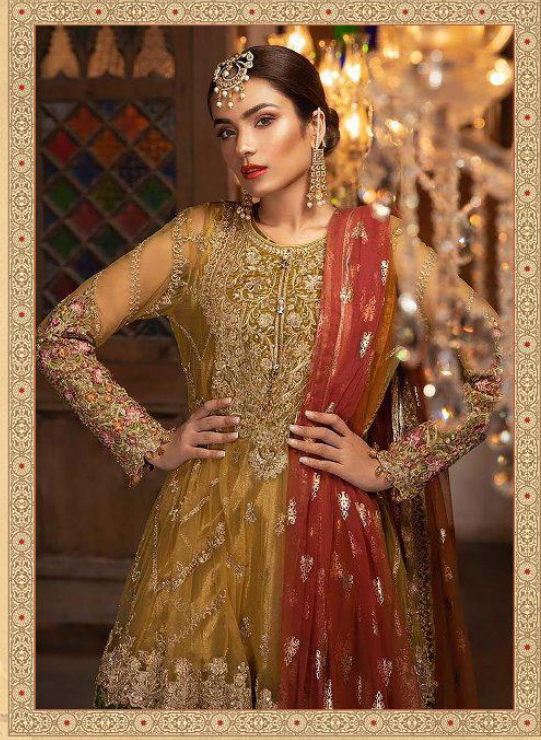

**EMBROIDERED
MARIYA.B.
Vol-8**

**EMBROIDERED
MARIYA.B.**
Vol-8

8124

8121

EMBROIDERED
MARIYA.B.
Vol-8

**EMBROIDERED
MARIYA.B.
Vol-8**

**MBROIDERED
MARIYA.B.**
Vol-8

8126

**EMBROIDERED
MARIYA.B.**
Vol-8

8122

**EMBROIDERED
MARIYA.B.**
Vol-8

8121

8121

8122

8123

8124

8125

8126

8124

**EMBROIDERED
MARIYA.B.**
Vol-8

Hellow to everyone
present new looking and stylish printed designs

MBROIDERED MARIYA.B. VOL-8

D.NO.	TOP	BOTTOM / INNER	DUPATTA	RATE
8121	Georgette With Heavy Embroidered	Santoon	Net mbroidered	1391.00
8122	Net With Heavy Embroidered	Georfette Plazzo Unstich	Net mbroidered	1535.00
8123	Georgette With Embroidered Machine Dimond Work	Net With Heavy Moti Work With Inner	Net mbroidered	1691.00
8124	Georgette With Heavy Embroidery	Santoon	Banarasi	1395.00
8125	Net With Heavy Embroidered	Santoon	Tabby Silky Digital Print	1441.00
8126	Net With Heavy Embroidered	Georfette Plazzo With Santoon Inner	Banarasi Jecord	154100