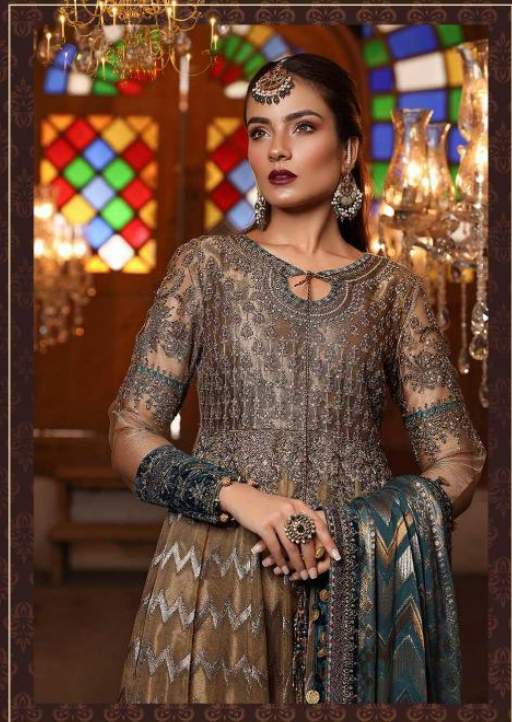

Maria.B
Embroidered

Presents Our New Catlounge

D.No	TOP	BOTTOM	DUPATTA
021	Butterfly net with heavy embroidery	Banaras Jequard	Butterfly net with heavy embroidery
022	Butterfly net with heavy embroidery & handwork	Butterfly net with heavy embroidery	Butterfly net with heavy embroidery
023	Butterfly net with heavy embroidery & handwork	Banaras Jequard	Chiffon digital print with four side embroidery lace
024	Butterfly net with heavy embroidery	Banaras Jequard	Banaras Jequard
025	Butterfly net with heavy embroidery	Santton with heavy embroidery self embroidery	Butterfly net Foil with heavy embroidery
026	Butterfly net with heavy embroidery	Butterfly net with heavy embroidery	Banaras Jequard

RATE: 1499+ GST EXTRA

LOOKING FORWARD FOR POSITVE RESPONSE FROM YOU ALL.

Code - 126