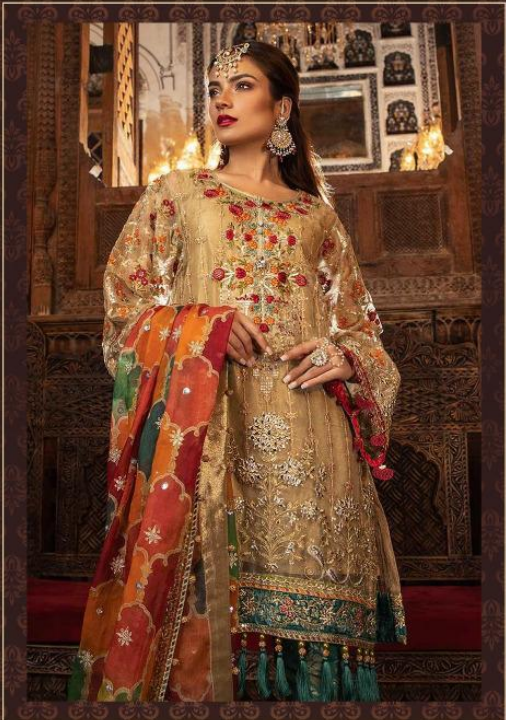

Code : 125

Code : 126

Maria.B
Embroidered

Maria.B
Embroidered

S

Code :- 121

S

Code :- 123

S

Code - 125

Maria.B
Embroidered

Presents Our New Catlounge

D.No	TOP	BOTTOM	DUPATTA
021	Butterfly net with heavy embroidery	Banaras Jequard	Butterfly net with heavy embroidery
022	Butterfly net with heavy embroidery & handwork	Butterfly net with heavy embroidery	Butterfly net with heavy embroidery
023	Butterfly net with heavy embroidery & handwork	Banaras Jequard	Chiffon digital print with four side embroidery lace
024	Butterfly net with heavy embroidery	Banaras Jequard	Banaras Jequard
025	Butterfly net with heavy embroidery	Santton with heavy embroidery self embroidery	Butterfly net Foil with heavy embroidery
026	Butterfly net with heavy embroidery	Butterfly net with heavy embroidery	Banaras Jequard