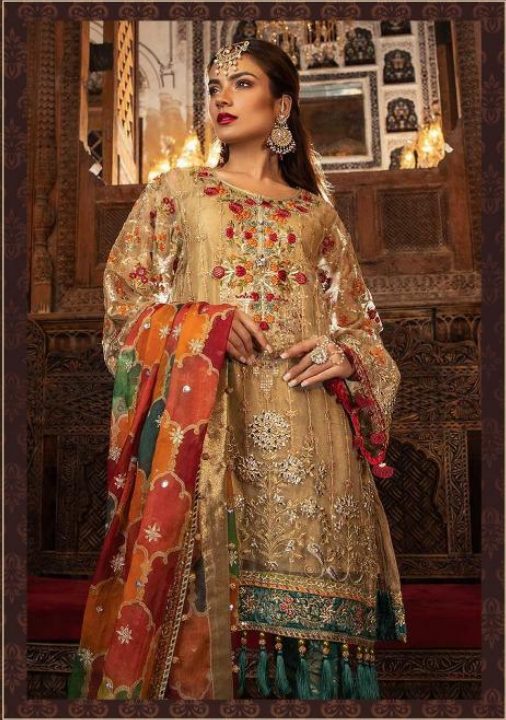

Code : 125

Code : 126

Maria.B
Embroidered

Maria.B
Embroidered

S

Code :- 121

S

Code :- 123

S

Code - 125

Maria.B
Embroidered

Presents Our New Catlounge

D.No	TOP	BOTTOM	DUPATTA
021	Butterfly net with heavy embroidery	Banaras Jequard	Butterfly net with heavy embroidery
022	Butterfly net with heavy embroidery & handwork	Butterfly net with heavy embroidery	Butterfly net with heavy embroidery
023	Butterfly net with heavy embroidery & handwork	Banaras Jequard	Chiffon digital print with four side embroidery lace
024	Butterfly net with heavy embroidery	Banaras Jequard	Banaras Jequard
025	Butterfly net with heavy embroidery	Santton with heavy embroidery self embroidery	Butterfly net Foil with heavy embroidery
026	Butterfly net with heavy embroidery	Butterfly net with heavy embroidery	Banaras Jequard