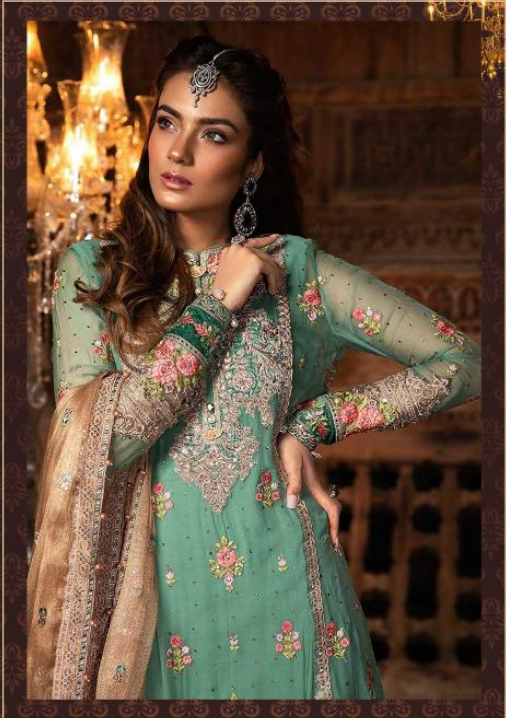

Code : 125

Code : 126

Maria.B
Embroidered

Maria.B
Embroidered

S

Code :- 121

S

Code :- 123

S

Code - 125

Maria.B
Embroidered

Presents Our New Catlounge

D.No	TOP	BOTTOM	DUPATTA
021	Butterfly net with heavy embroidery	Banaras Jequard	Butterfly net with heavy embroidery
022	Butterfly net with heavy embroidery & handwork	Butterfly net with heavy embroidery	Butterfly net with heavy embroidery
023	Butterfly net with heavy embroidery & handwork	Banaras Jequard	Chiffon digital print with four side embroidery lace
024	Butterfly net with heavy embroidery	Banaras Jequard	Banaras Jequard
025	Butterfly net with heavy embroidery	Santton with heavy embroidery self embroidery	Butterfly net Foil with heavy embroidery
026	Butterfly net with heavy embroidery	Butterfly net with heavy embroidery	Banaras Jequard