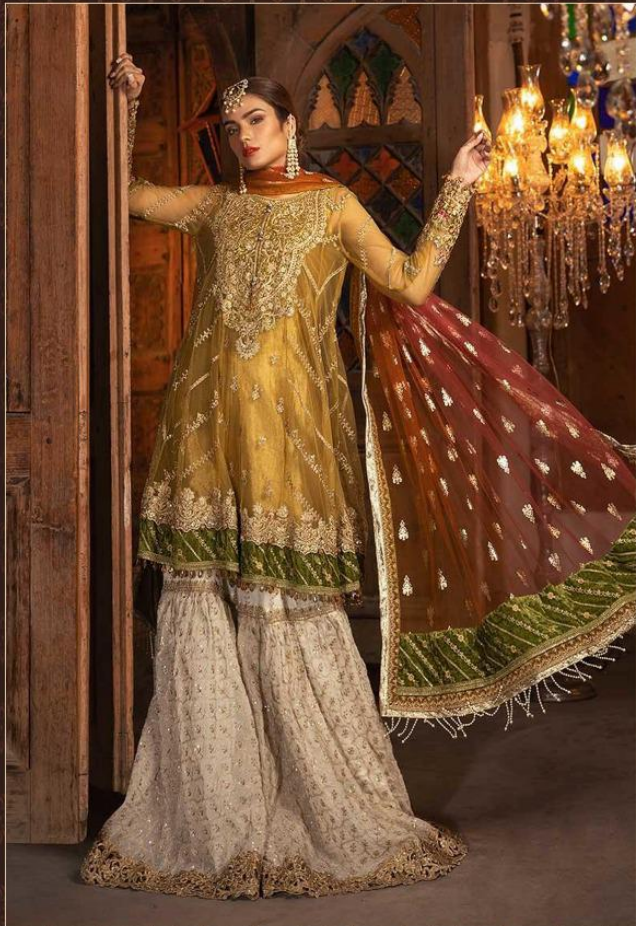

Code : 125

Code : 126

Maria.B
Embroidered

Maria.B
Embroidered

S

Code :- 121

S

Code :- 123

S

Code - 125

Maria.B
Embroidered

Presents Our New Catlounge

D.No	TOP	BOTTOM	DUPATTA
021	Butterfly net with heavy embroidery	Banaras Jequard	Butterfly net with heavy embroidery
022	Butterfly net with heavy embroidery & handwork	Butterfly net with heavy embroidery	Butterfly net with heavy embroidery
023	Butterfly net with heavy embroidery & handwork	Banaras Jequard	Chiffon digital print with four side embroidery lace
024	Butterfly net with heavy embroidery	Banaras Jequard	Banaras Jequard
025	Butterfly net with heavy embroidery	Santton with heavy embroidery self embroidery	Butterfly net Foil with heavy embroidery
026	Butterfly net with heavy embroidery	Butterfly net with heavy embroidery	Banaras Jequard