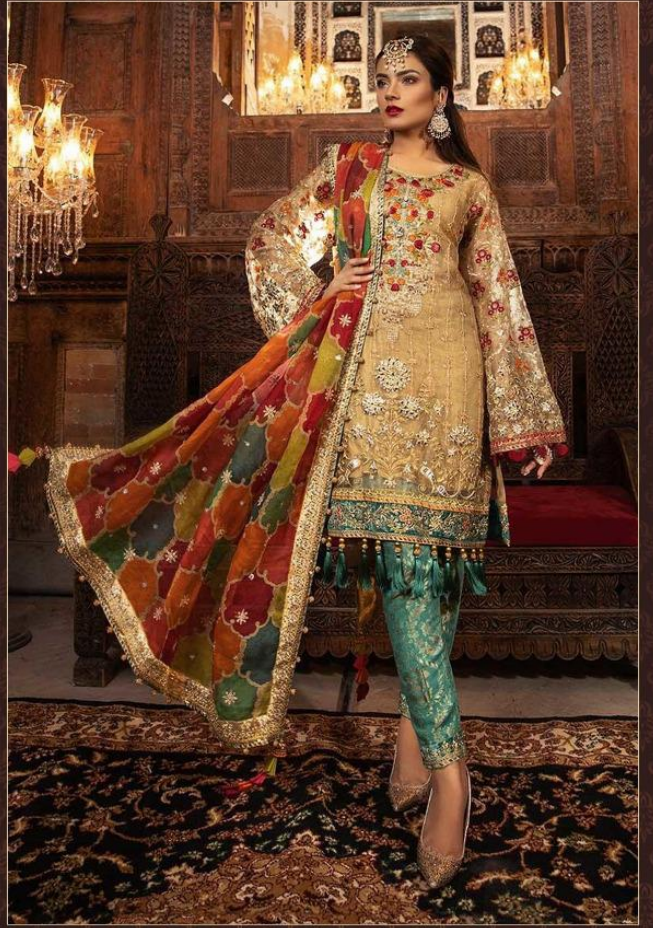

Code : 125

Code : 126

Maria.B
Embroidered

Maria.B
Embroidered

S

Code :- 121

S

Code :- 123

S

Code - 125

Maria.B
Embroidered

Presents Our New Catlounge

D.No	TOP	BOTTOM	DUPATTA
021	Butterfly net with heavy embroidery	Banaras Jequard	Butterfly net with heavy embroidery
022	Butterfly net with heavy embroidery & handwork	Butterfly net with heavy embroidery	Butterfly net with heavy embroidery
023	Butterfly net with heavy embroidery & handwork	Banaras Jequard	Chiffon digital print with four side embroidery lace
024	Butterfly net with heavy embroidery	Banaras Jequard	Banaras Jequard
025	Butterfly net with heavy embroidery	Santton with heavy embroidery self embroidery	Butterfly net Foil with heavy embroidery
026	Butterfly net with heavy embroidery	Butterfly net with heavy embroidery	Banaras Jequard