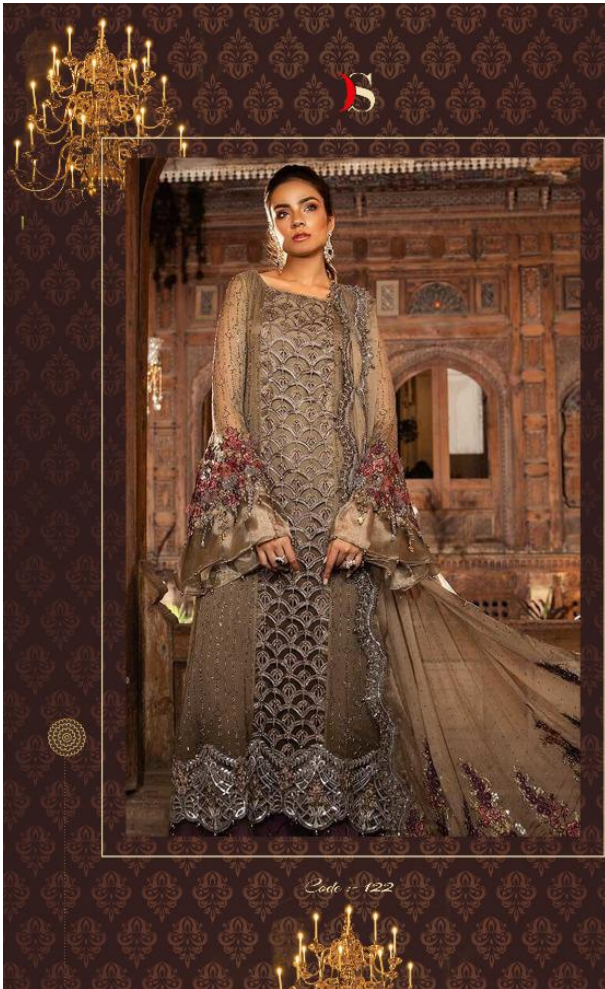

Code : 125

Code : 126

Maria.B
Embroidered

Maria.B
Embroidered

S

Code :- 121

S

Code :- 123

S

Code - 125

Maria.B
Embroidered

Presents Our New Catlounge

D.No	TOP	BOTTOM	DUPATTA
021	Butterfly net with heavy embroidery	Banaras Jequard	Butterfly net with heavy embroidery
022	Butterfly net with heavy embroidery & handwork	Butterfly net with heavy embroidery	Butterfly net with heavy embroidery
023	Butterfly net with heavy embroidery & handwork	Banaras Jequard	Chiffon digital print with four side embroidery lace
024	Butterfly net with heavy embroidery	Banaras Jequard	Banaras Jequard
025	Butterfly net with heavy embroidery	Santton with heavy embroidery self embroidery	Butterfly net Foil with heavy embroidery
026	Butterfly net with heavy embroidery	Butterfly net with heavy embroidery	Banaras Jequard