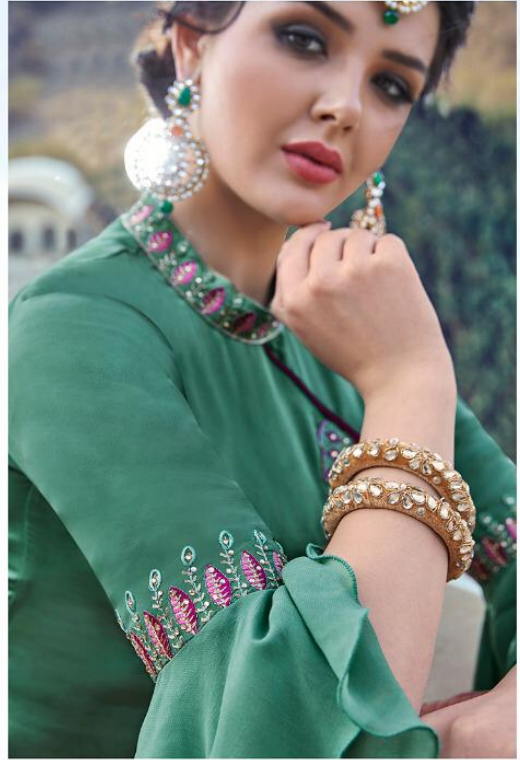

7806

7805

Maskeen™
HARLEEN

| D.NO. | RATE | TOP FAB | +CUT | INNER | +CUT | BOTTAM | +CUT | DUPATTA+ CUT |
|-------|------|----------------|---------|---------|----------|---------|---------|--------------------------|
| 7801 | 1025 | SATIN GEORGETT | +3.2MTR | SANTOON | +1.75MTR | SANTOON | +2.5MTR | BANARSI SILK 2.25 MTR |
| 7802 | 970 | SATIN GEORGETT | +3.2MTR | SANTOON | +1.75MTR | SANTOON | +2.5MTR | BANARSI SILK 2.25 MTR |
| 7803 | 1045 | SATIN GEORGETT | +3.2MTR | SANTOON | +1.75MTR | SANTOON | +2.5MTR | BANARSI SILK 2.25 MTR |
| 7804 | 970 | SATIN GEORGETT | +3.2MTR | SANTOON | +1.75MTR | SANTOON | +2.5MTR | BANARSI SILK 2.25 MTR |
| 7805 | 995 | SATIN GEORGETT | +3.2MTR | SANTOON | +1.75MTR | SANTOON | +2.5MTR | BANARSI SILK 2.25 MTR |
| 7806 | 965 | SATIN GEORGETT | +3.2MTR | SANTOON | +1.75MTR | SANTOON | +2.5MTR | BANARSI SILK 2.25 MTR |