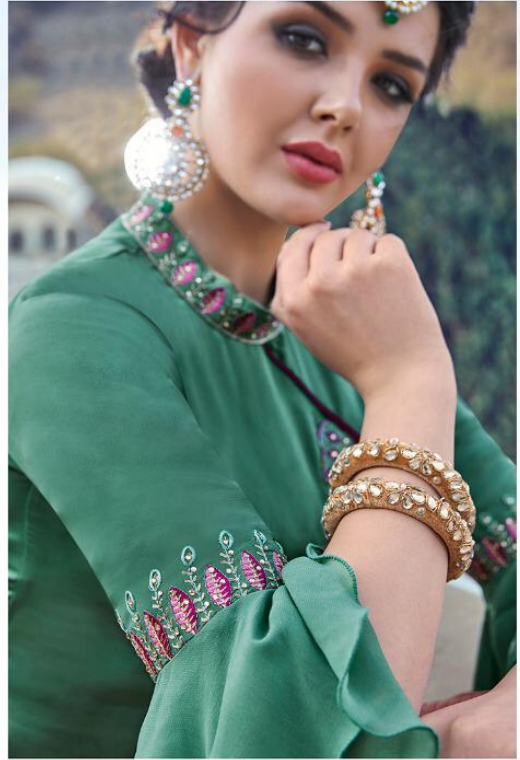

7806

7805

Maskeen™
HARLEEN

D.NO.	RATE	TOP FAB	+CUT	INNER	+CUT	BOTTAM	+CUT	DUPATTA+ CUT
7801	1025	SATIN GEORGETT	+3.2MTR	SANTOON	+1.75MTR	SANTOON	+2.5MTR	BANARSI SILK 2.25 MTR
7802	970	SATIN GEORGETT	+3.2MTR	SANTOON	+1.75MTR	SANTOON	+2.5MTR	BANARSI SILK 2.25 MTR
7803	1045	SATIN GEORGETT	+3.2MTR	SANTOON	+1.75MTR	SANTOON	+2.5MTR	BANARSI SILK 2.25 MTR
7804	970	SATIN GEORGETT	+3.2MTR	SANTOON	+1.75MTR	SANTOON	+2.5MTR	BANARSI SILK 2.25 MTR
7805	995	SATIN GEORGETT	+3.2MTR	SANTOON	+1.75MTR	SANTOON	+2.5MTR	BANARSI SILK 2.25 MTR
7806	965	SATIN GEORGETT	+3.2MTR	SANTOON	+1.75MTR	SANTOON	+2.5MTR	BANARSI SILK 2.25 MTR