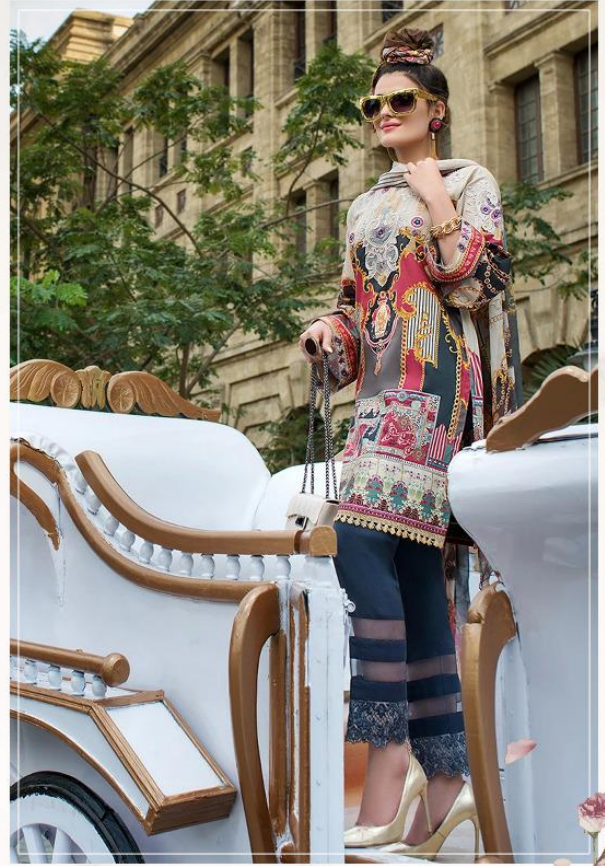

Code : 115

A wished
and desired to have

Code : 07

S

*Live, Discover
and respect the beauty*

Code : 100

A photograph of a woman standing outdoors near a fountain. She is wearing a light green and white dress with a colorful floral and geometric pattern and a matching shawl. She is holding a large, light green parasol. In the background, there is a vintage white car and trees. The ground is paved with cobblestones. The image is framed by a decorative border with floral patterns.