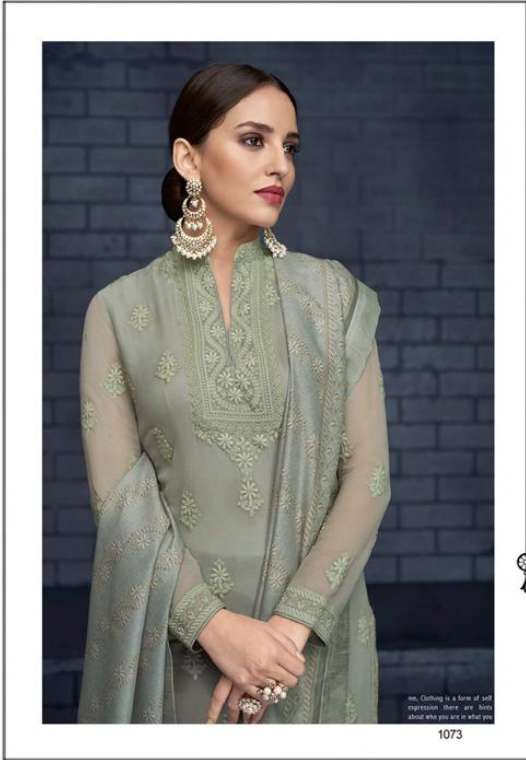

SAJAWAT
CREATION

LAKHNAVI

VOL-1

SAJAWAT
CREATION

Prints obsession

Every stroke falls flat when compared to your beauty. Every easel only tells a fraction of her charisma. She is the immaculate style goddess. She's the portrait of unmatched class and glamour.

SAJAWAT
CREATION

Enigmantic

The print on screen is for digital use only and does not represent the actual product. The actual product may vary slightly from the image shown. The actual product may vary slightly from the image shown.

Glorious

Remember, for the moment,
your admirers can't keep
their eyes off your look, is the
power of the confidence.

SAJAWAT
CREATION

LAKHNAVI

VOL-1

Eternal

These dresses make you look simply divine, so that the world, respects, reveres and worships you in all your glory. Become the idol the world bows down to