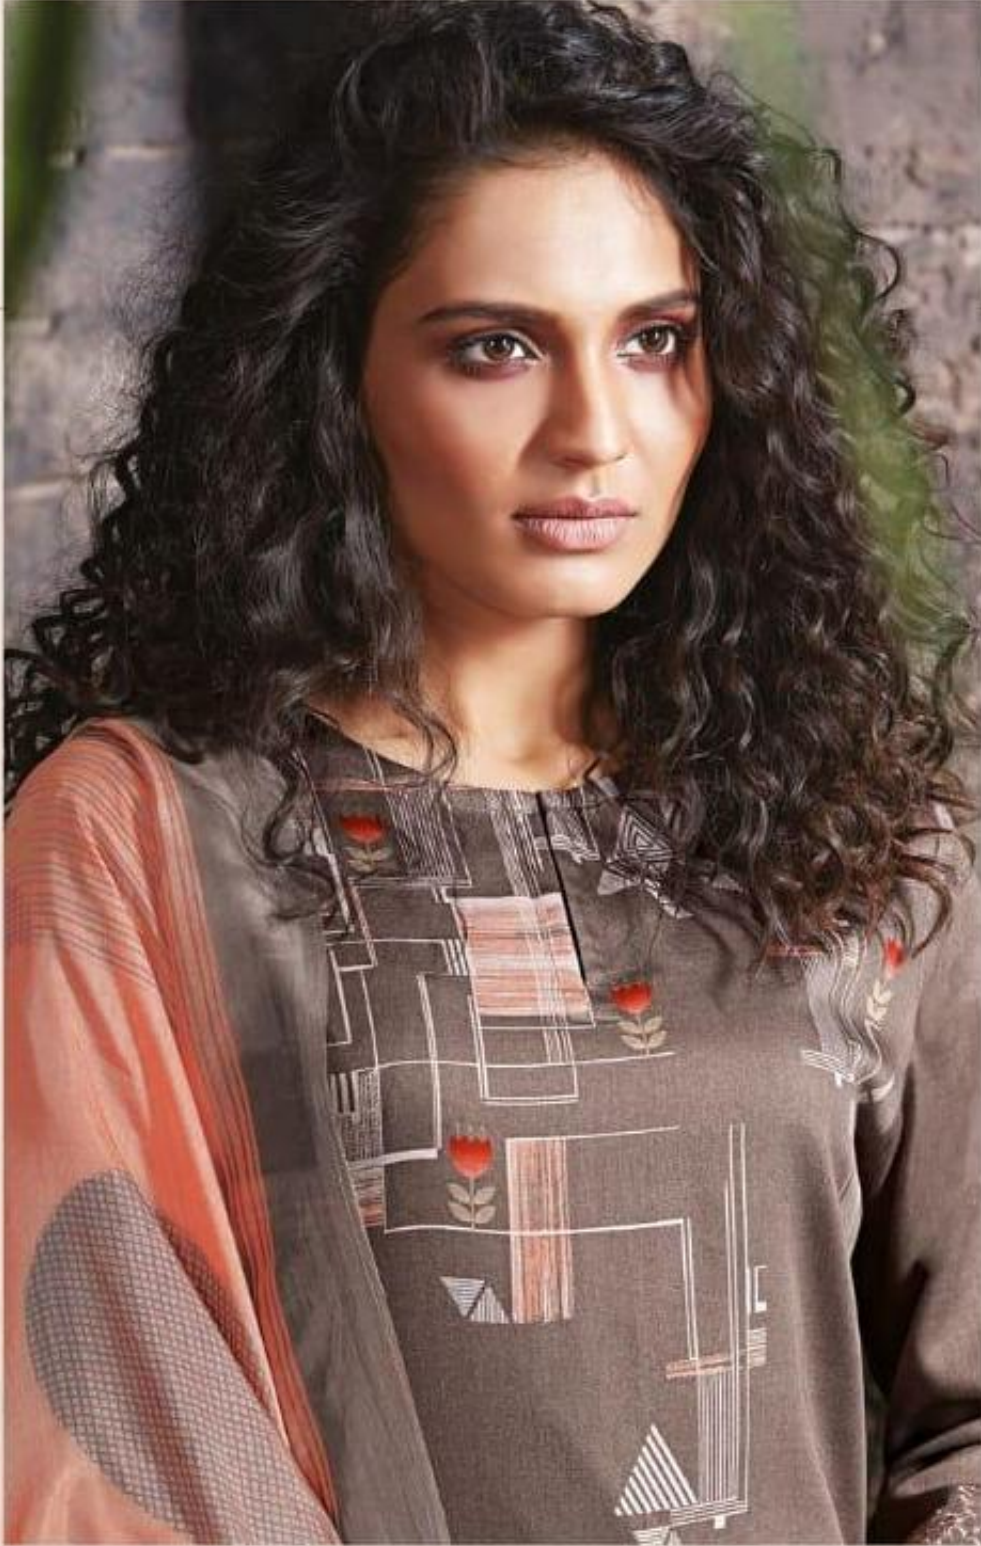

Itana

CHEVRON