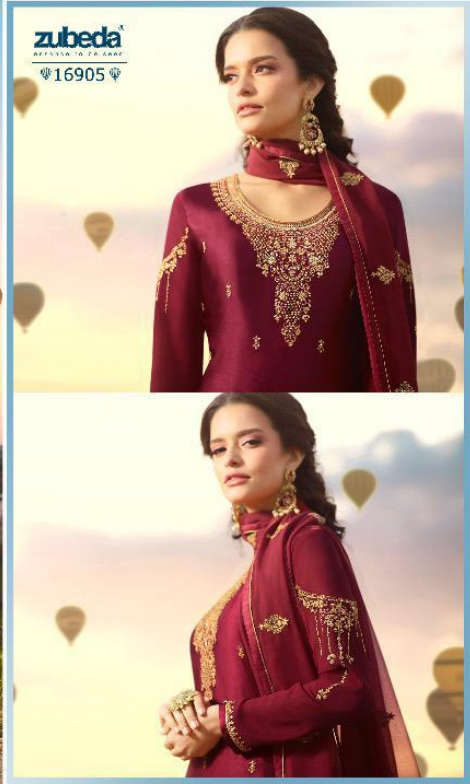

**zubeda<sup>®</sup>**  
essence to be seen

*Fiza*

zubeda  
PROFESSIONAL FASHION  
16903

❁ 16906 ❁

16901

16902

16903

16904

16905

16906

zubeda  
ELEGANCE IN DESIGN

**ROSHNI INTERNATIONAL PVT. LTD.**

**zubeda**<sup>®</sup>  
**FIZAA**

**Rate List of Catalogue**

<b>D.no.</b>	<b>Description</b>	<b>Rate (Per Pcs.)</b>
16901	TOP - Satin Gorgette, Dupatta – Gorgette with Embroidery work, Bottom – Santoon with Embroidery work Inner - Heavy Santoon	1395/-
16902	TOP - Satin Gorgette, Dupatta – Gorgette with Embroidery work, Bottom – Santoon with Embroidery work Inner - Heavy Santoon	1395/-
16903	TOP - Satin Gorgette, DUPATTA – Gorgette with Embroidery work, Bottom – Santoon with Embroidery work, Inner - Heavy Santoon	1395/-
16904	TOP - Satin Gorgette, DUPATTA – Gorgette with Embroidery work, Bottom – Santoon with Embroidery work Inner - Heavy Santoon	1395/-
16905	TOP - Satin Gorgette, Dupatta – Gorgette with Embroidery work, Bottom – Santoon with Embroidery work Inner - Heavy Santoon	1395/-
16906	TOP - Satin Gorgette, DUPATTA – Gorgette with Embroidery work, Bottom – Santoon with Embroidery work Inner - Heavy Santoon	1395/-