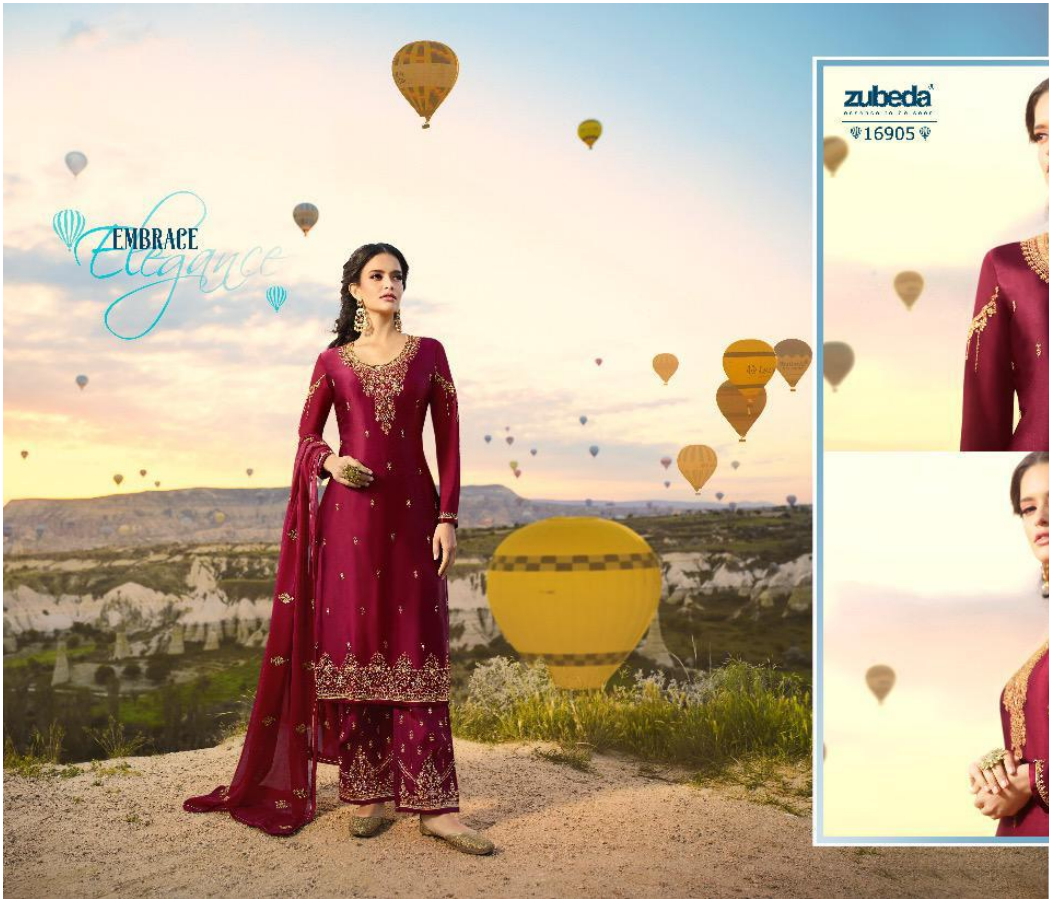

zubeda[®]
essence to be seen

Fiza

zubeda
PROFESSIONAL FASHION
16903

UNIVERSALLY

Admired

zubeda
REARRED TO IN PAK
EVERGREEN
Affire

zubeda

16905

zubeda[®]
essence to be seen

Fiza

zubeda
ESTABLISHED IN 2001

❁ 16906 ❁

16901

16902

16903

16904

16905

16906

zubeda
ELEGANCE IN DESIGN

ROSHNI INTERNATIONAL PVT. LTD.

zubeda[®]
FIZAA

Rate List of Catalogue

D.no.	Description	Rate (Per Pcs.)
16901	TOP - Satin Gorgette, Dupatta – Gorgette with Embroidery work, Bottom – Santoon with Embroidery work Inner - Heavy Santoon	1395/-
16902	TOP - Satin Gorgette, Dupatta – Gorgette with Embroidery work, Bottom – Santoon with Embroidery work Inner - Heavy Santoon	1395/-
16903	TOP - Satin Gorgette, DUPATTA – Gorgette with Embroidery work, Bottom – Santoon with Embroidery work, Inner - Heavy Santoon	1395/-
16904	TOP - Satin Gorgette, DUPATTA – Gorgette with Embroidery work, Bottom – Santoon with Embroidery work Inner - Heavy Santoon	1395/-
16905	TOP - Satin Gorgette, Dupatta – Gorgette with Embroidery work, Bottom – Santoon with Embroidery work Inner - Heavy Santoon	1395/-
16906	TOP - Satin Gorgette, DUPATTA – Gorgette with Embroidery work, Bottom – Santoon with Embroidery work Inner - Heavy Santoon	1395/-