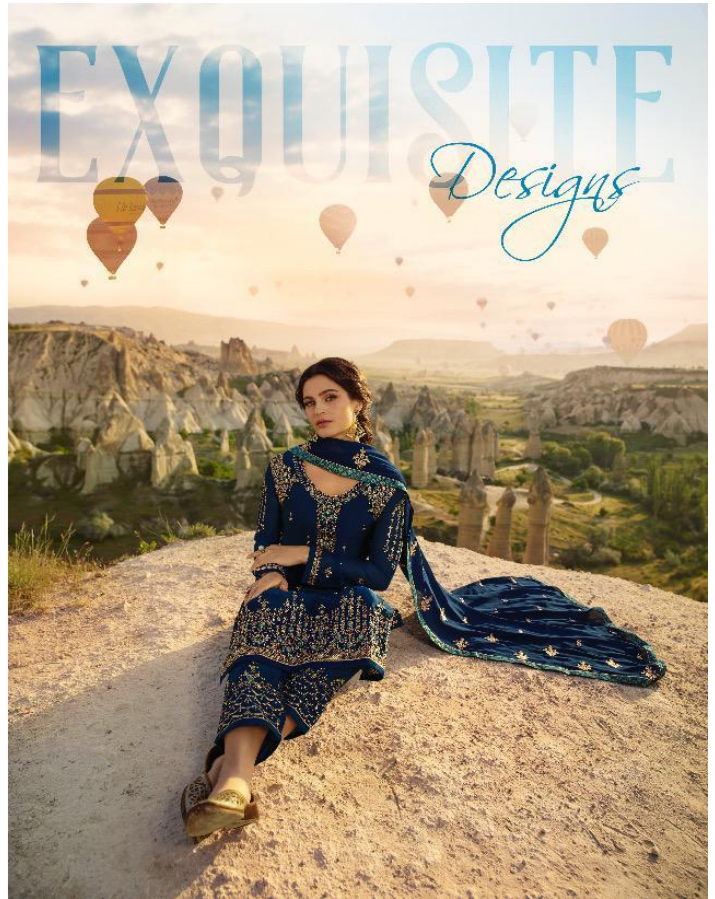

zubeda[®]
essence to be seen

Fiza

zubeda
PROFESSIONAL FASHION
16903

UNIVERSALLY

Admired

zubeda
REARRED TO IN PAK
EVERGREEN
Affire

zubeda

16905

zubeda[®]
essence to be seen

Fiza

zubeda
ESTABLISHED IN 2001

❁ 16906 ❁

16901

16902

16903

16904

16905

16906

zubeda
ELEGANCE IN DESIGN

ROSHNI INTERNATIONAL PVT. LTD.

zubeda[®]
FIZAA

Rate List of Catalogue

D.no.	Description	Rate (Per Pcs.)
16901	TOP - Satin Gorgette, Dupatta – Gorgette with Embroidery work, Bottom – Santoon with Embroidery work Inner - Heavy Santoon	1395/-
16902	TOP - Satin Gorgette, Dupatta – Gorgette with Embroidery work, Bottom – Santoon with Embroidery work Inner - Heavy Santoon	1395/-
16903	TOP - Satin Gorgette, DUPATTA – Gorgette with Embroidery work, Bottom – Santoon with Embroidery work, Inner - Heavy Santoon	1395/-
16904	TOP - Satin Gorgette, DUPATTA – Gorgette with Embroidery work, Bottom – Santoon with Embroidery work Inner - Heavy Santoon	1395/-
16905	TOP - Satin Gorgette, Dupatta – Gorgette with Embroidery work, Bottom – Santoon with Embroidery work Inner - Heavy Santoon	1395/-
16906	TOP - Satin Gorgette, DUPATTA – Gorgette with Embroidery work, Bottom – Santoon with Embroidery work Inner - Heavy Santoon	1395/-