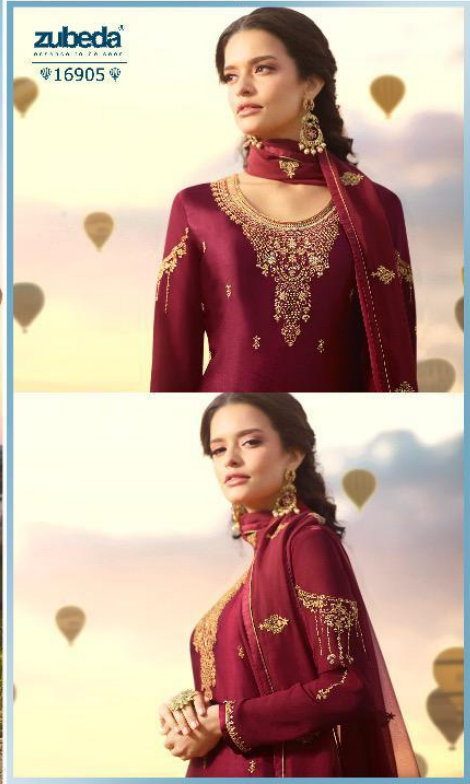

zubeda[®]
essence to be seen

Fiza

zubeda
PROFESSIONAL FASHION
16903

UNIVERSALLY

Admired

zubeda
REARRED TO IN PAK
EVERGREEN
Affire

zubeda

16905

zubeda[®]
essence to be seen

Fiza

zubeda
ESTABLISHED IN 2001

❁ 16906 ❁

16901

16902

16903

16904

16905

16906

zubeda
ELEGANCE IN DESIGN

ROSHNI INTERNATIONAL PVT. LTD.

zubeda[®]
FIZAA

Rate List of Catalogue

D.no.	Description	Rate (Per Pcs.)
16901	TOP - Satin Gorgette, Dupatta – Gorgette with Embroidery work, Bottom – Santoon with Embroidery work Inner - Heavy Santoon	1395/-
16902	TOP - Satin Gorgette, Dupatta – Gorgette with Embroidery work, Bottom – Santoon with Embroidery work Inner - Heavy Santoon	1395/-
16903	TOP - Satin Gorgette, DUPATTA – Gorgette with Embroidery work, Bottom – Santoon with Embroidery work, Inner - Heavy Santoon	1395/-
16904	TOP - Satin Gorgette, DUPATTA – Gorgette with Embroidery work, Bottom – Santoon with Embroidery work Inner - Heavy Santoon	1395/-
16905	TOP - Satin Gorgette, Dupatta – Gorgette with Embroidery work, Bottom – Santoon with Embroidery work Inner - Heavy Santoon	1395/-
16906	TOP - Satin Gorgette, DUPATTA – Gorgette with Embroidery work, Bottom – Santoon with Embroidery work Inner - Heavy Santoon	1395/-