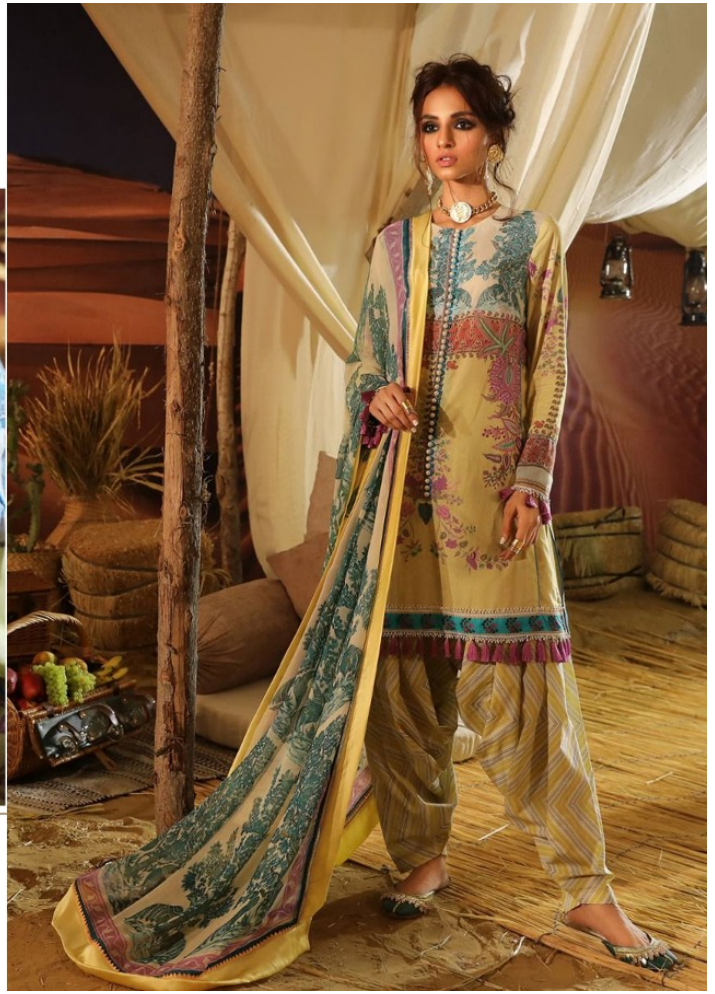

Dazzling Dress fashion comes to embellishment and comfort with Us

1001