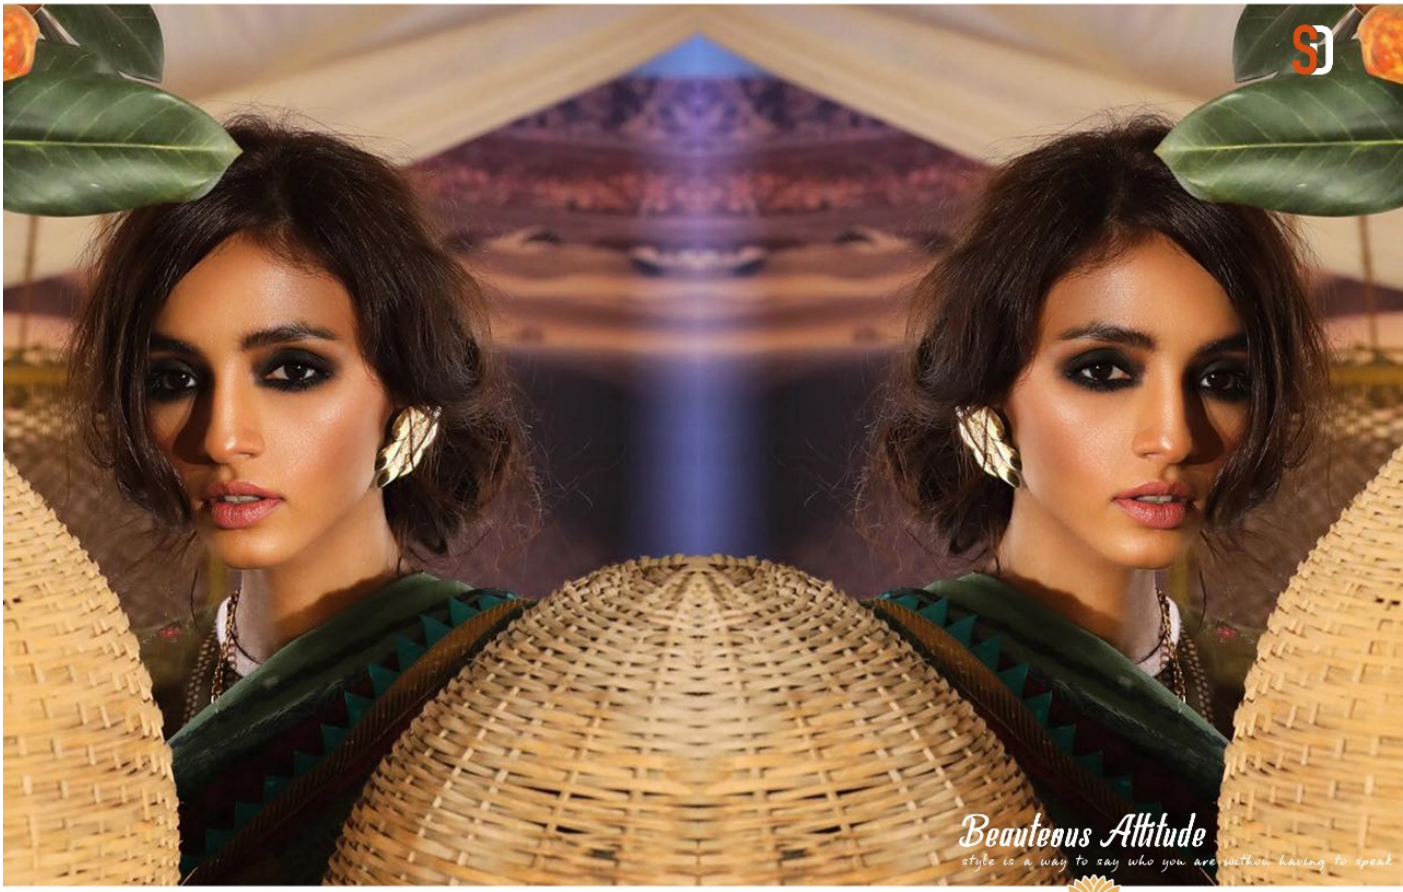

Beauteous Altitude

style is a way to say who you are without having to speak