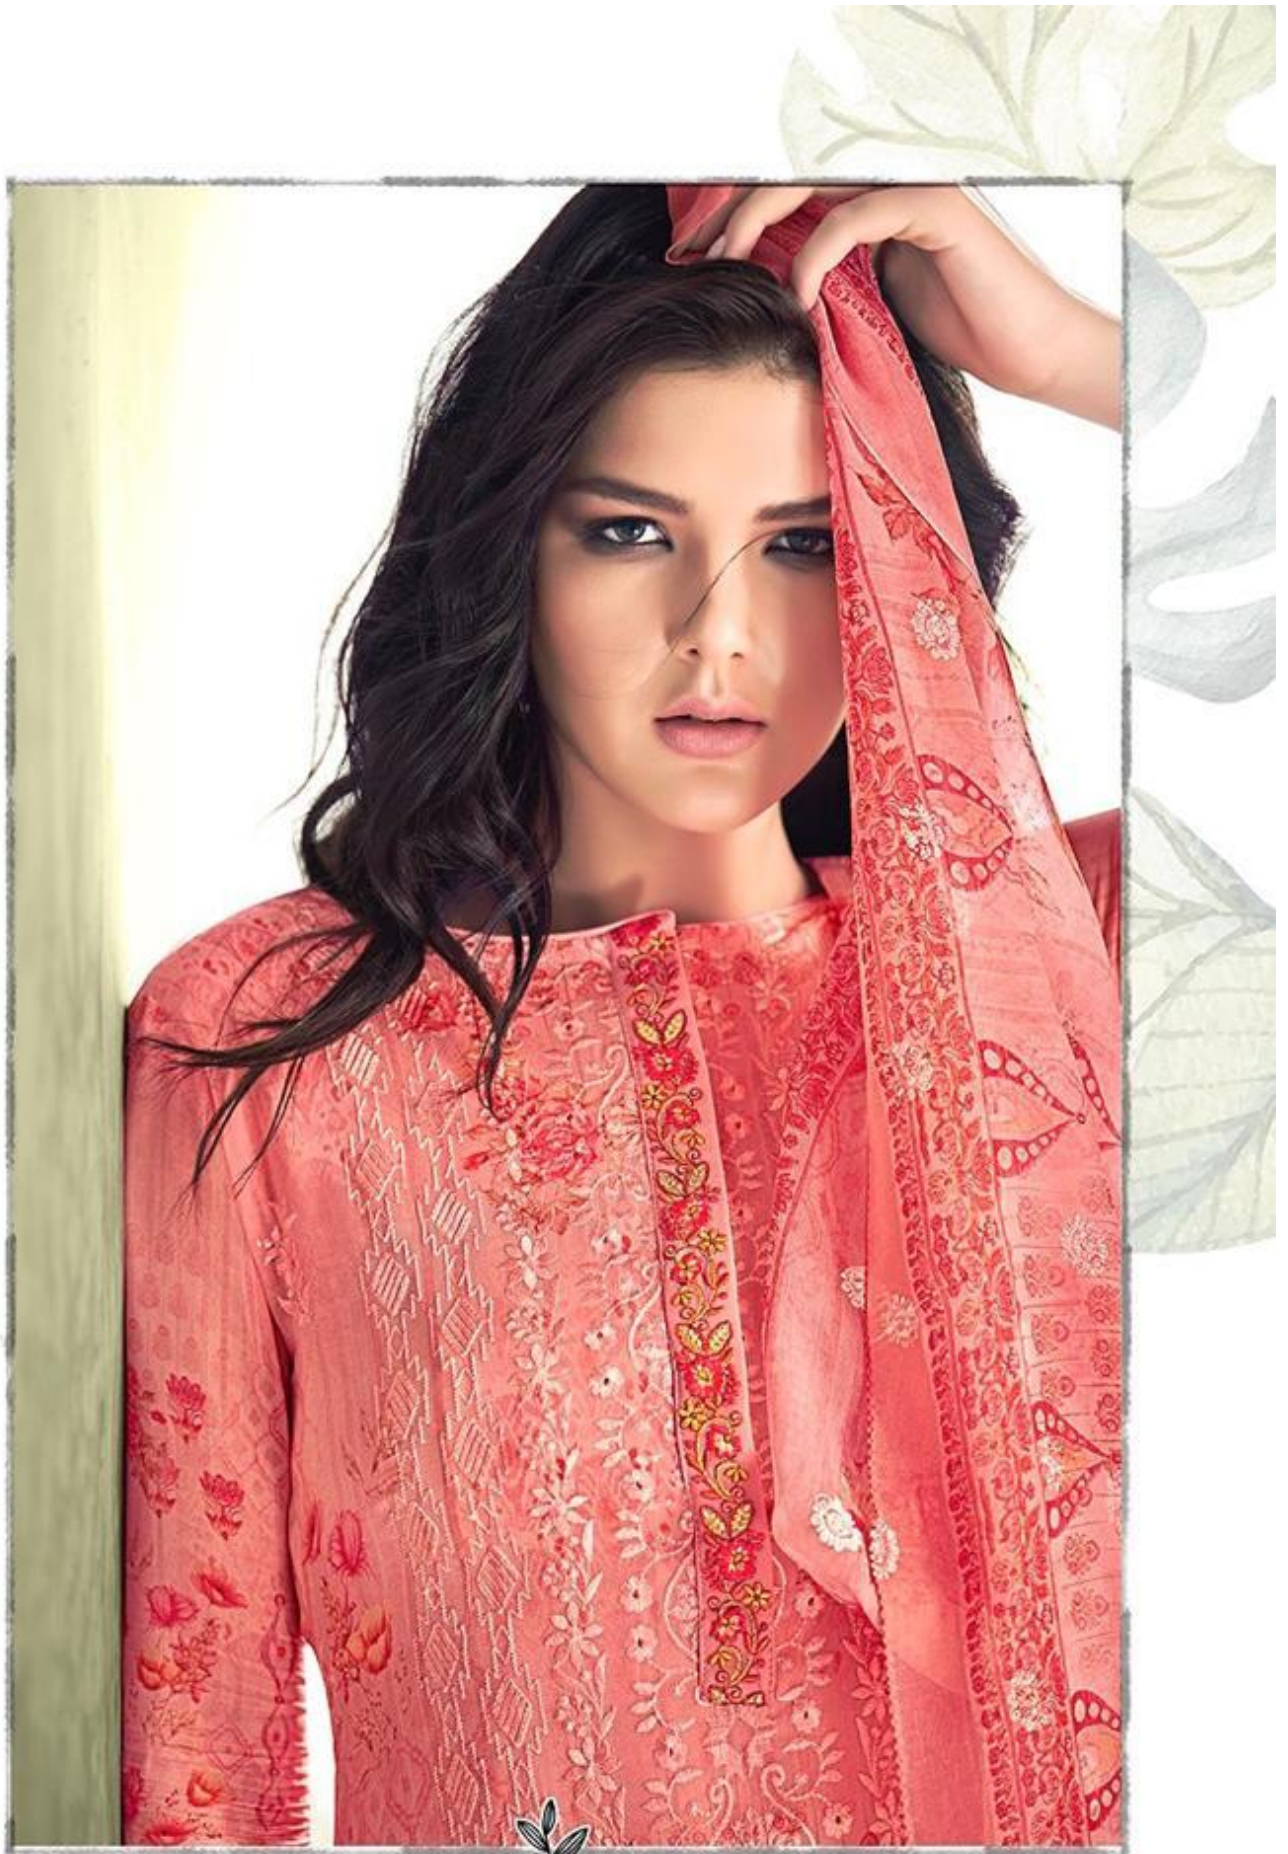

Crescent

*Glossy*

2206

Crescent

2207

*Glossy*

*Glossy*

2208

2210

*Glossy*

2208

*Glossy*

*Glossy*

**PRODUCT DETAILS**

**TOP**

PURE VISCOS GEORGETTE WITH EMBROIDERY  
DIGITAL PRINT

**INNER & BOTTOM**

PURE JAM SATIN

**DUPATTA**

GEORGETTE DIGITAL PRINT WITH SEQUENCE  
EMBROIDERY

**Crescent**

*Glossy*

2205