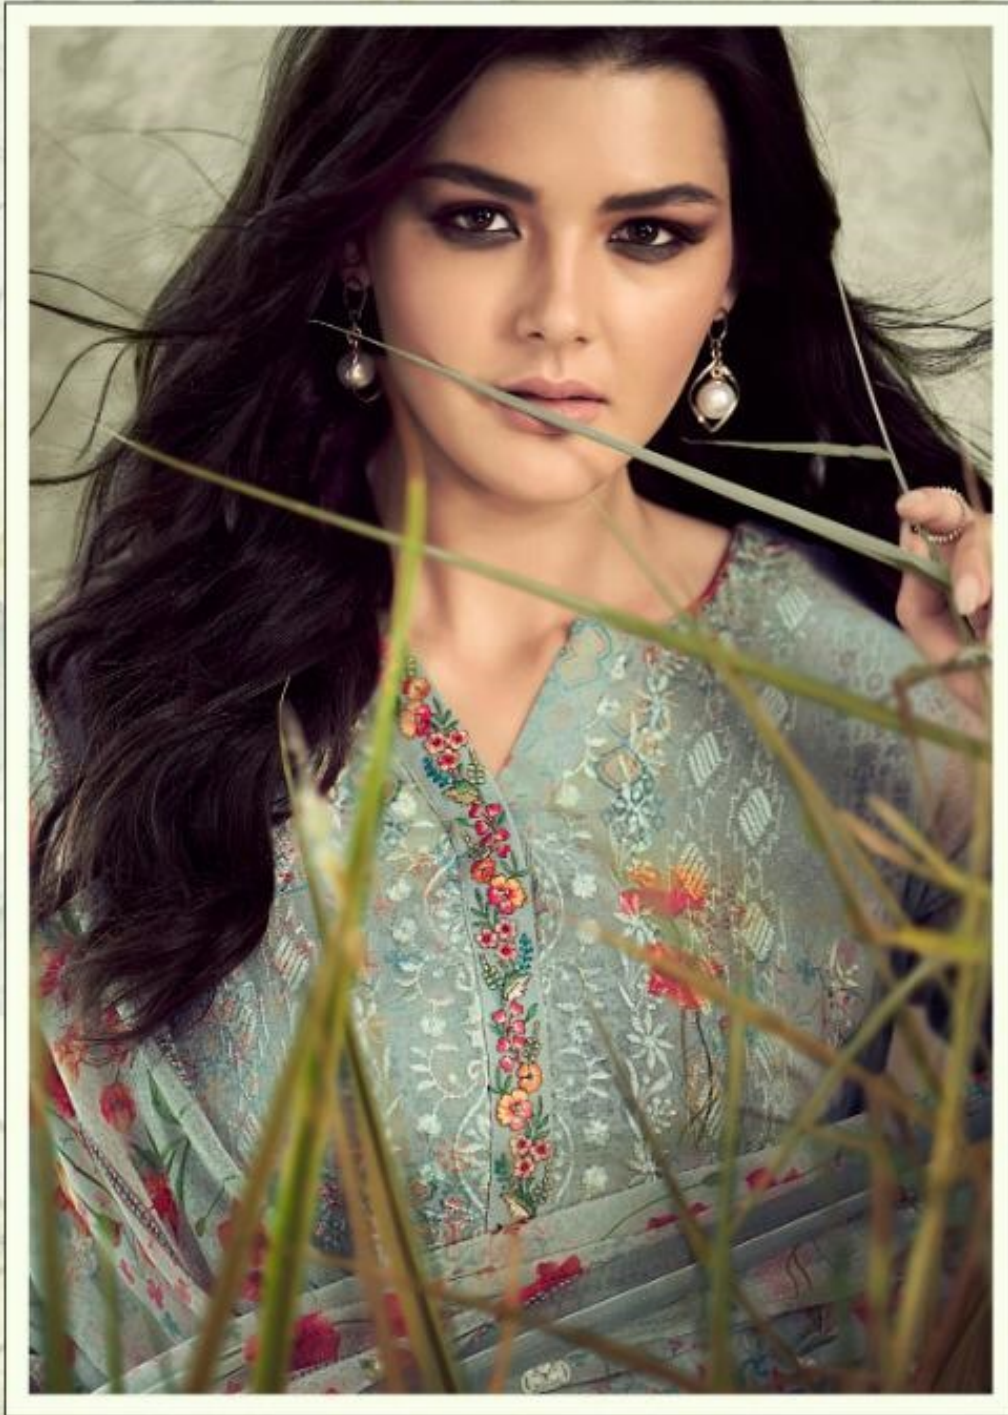

Crescent

*Glossy*

2206

Crescent

2207

*Glossy*

*Glossy*

2208

2210

*Glossy*

2208

*Glossy*

*Glossy*

**PRODUCT DETAILS**

**TOP**

PURE VISCOS GEORGETTE WITH EMBROIDERY  
DIGITAL PRINT

**INNER & BOTTOM**

PURE JAM SATIN

**DUPATTA**

GEORGETTE DIGITAL PRINT WITH SEQUENCE  
EMBROIDERY

**Crescent**

*Glossy*

2205