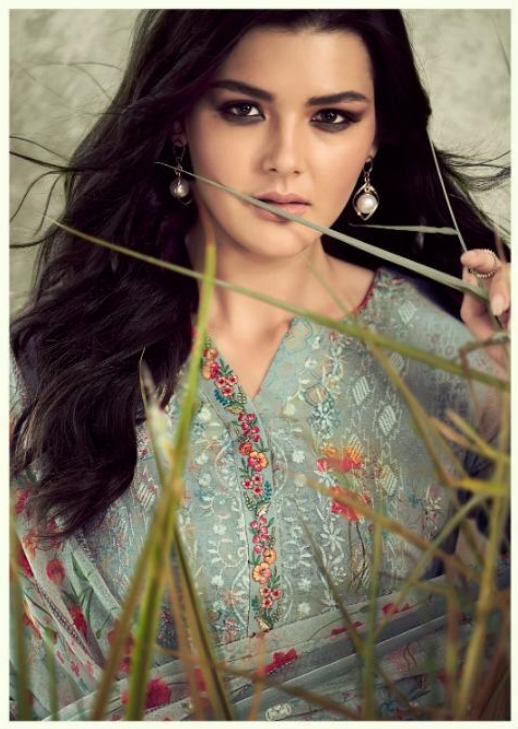

Crescent

*Glossy*

2206

Crescent

2207

*Glossy*

*Glossy*

2208

2210

*Glossy*

2208

*Glossy*

*Glossy*

**PRODUCT DETAILS**

**TOP**

PURE VISCOS GEORGETTE WITH EMBROIDERY  
DIGITAL PRINT

**INNER & BOTTOM**

PURE JAM SATIN

**DUPATTA**

GEORGETTE DIGITAL PRINT WITH SEQUENCE  
EMBROIDERY

**Crescent**

*Glossy*

2205