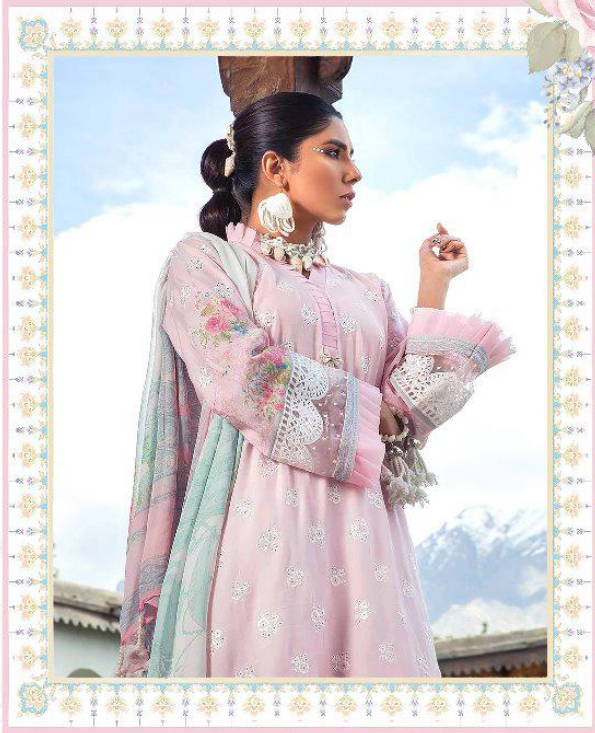

5632

MARIYA B PRINT
VOL-3