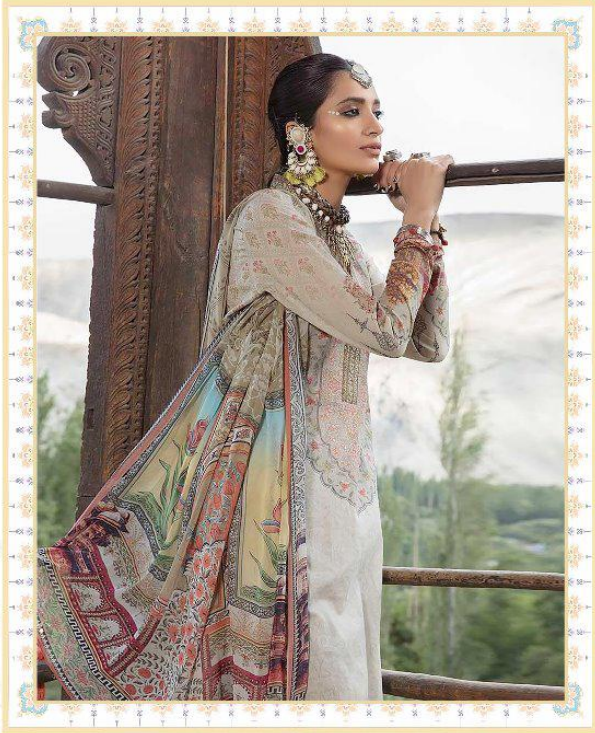

Shree®
KASHMIR

5636

MARIYA B **M**PRINT
VOL-3