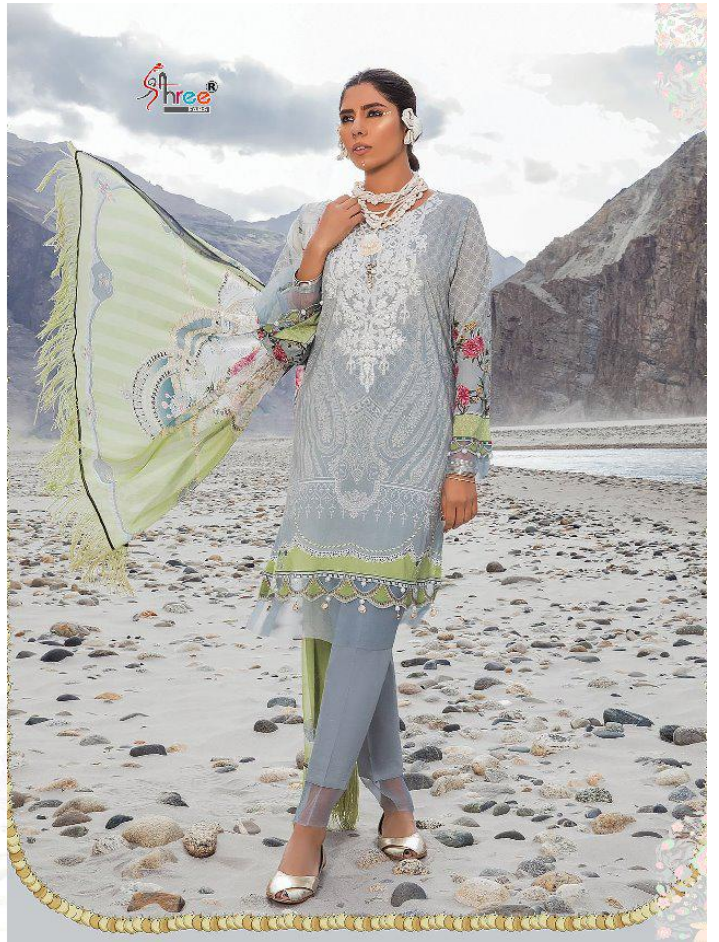

5638

MARIYA B **M**PRINT
VOL-3