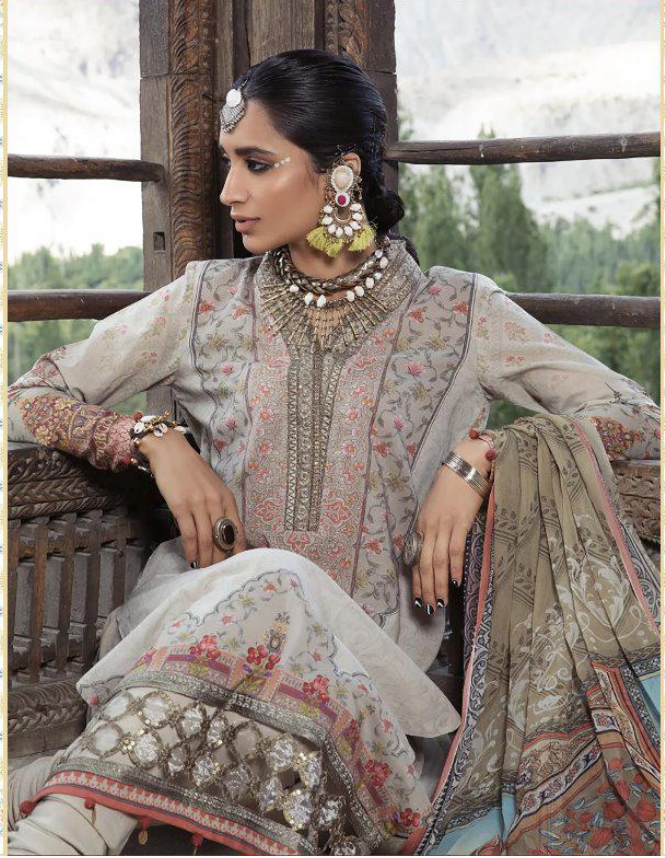

5636

MARIYA B PRINT
VOL-3