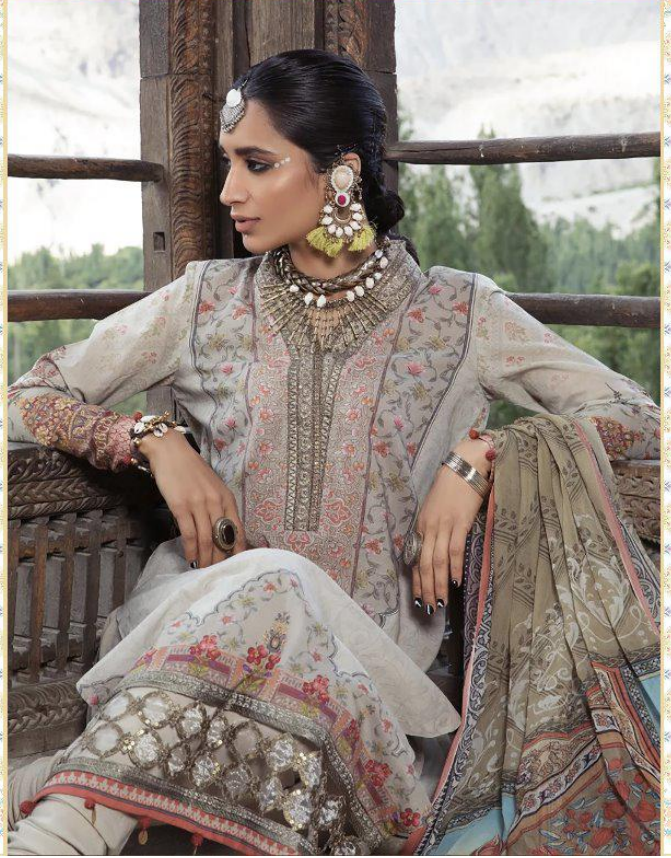

5636

MARIYA B PRINT
VOL-3