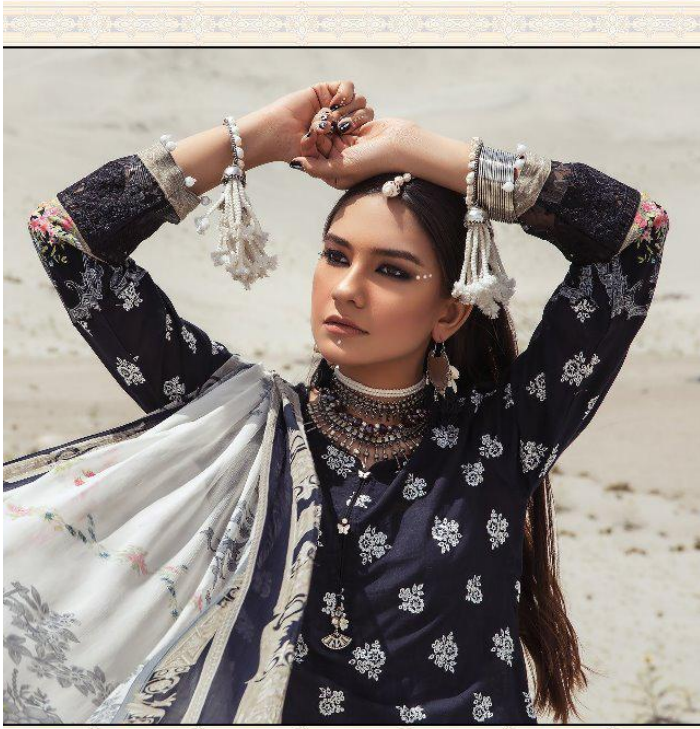

5635 MARIYA B PRINT VOL-3