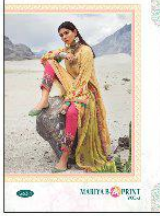

VOL-3

D.NO.	TOP	BOTTOM	DUPATTA	RATE
5631	COTTON PRINT WITH HEAVY EMBROIDERY WORK	SEMI LAWN	SIFFON PRINTED	680.00
5632	FRONT COTTON WITH HEAVY SIFLY WORK & EMBROIDERY PATCH (BACK COTTON PRINT)	SEMI LAWN	SIFFON PRINTED	705.00
5633	COTTON PRINT WITH HEAVY EMBROIDERY WORK	SEMI LAWN	SIFFON PRINTED	661.00
5634	COTTON PRINT WITH HEAVY EMBROIDERY WORK	SEMI LAWN (PRINTED)	SIFFON PRINTED	680.00
5635	FRONT COTTON WITH HEAVY SIFLY WORK & EMBROIDERY PATCH (BACK COTTON PRINT)	SEMI LAWN	SIFFON PRINTED	705.00
5636	COTTON PRINT WITH HEAVY EMBROIDERY WORK	SEMI LAWN	SIFFON PRINTED	705.00
5637	COTTON PRINT WITH HEAVY EMBROIDERY WORK	SEMI LAWN (PRINTED)	SIFFON PRINTED	715.00
5638	COTTON PRINT WITH HEAVY EMBROIDERY WORK	SEMI LAWN	SIFFON PRINTED	661.00

HEAVY EMBROIDERY IN ALL PIECES

Average Rate :- 689/- + GST

Thank's For Your Support

MARIYA B PRINT

VOL-3

5631

MARIYA B *M* PRINT
VOL-3

Shree®
KASHMIR

5636

MARIYA B **M**PRINT
VOL-3

5631

5632

5635

5636

5633

5634

5637

5638

MARIYA B M PRINT VOL-3

5636

MARIYA B  PRINT
VOL-3

5635 MARIYA B  PRINT VOL-3

MARIYA B **M** PRINT
VOL-3

5638