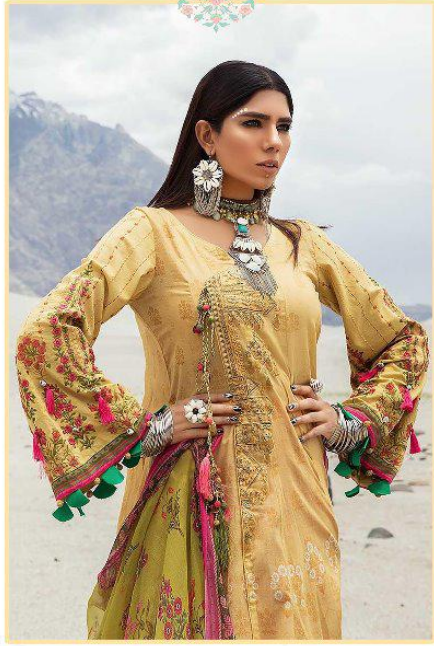

MARIYA B **M** PRINT
VOL-3