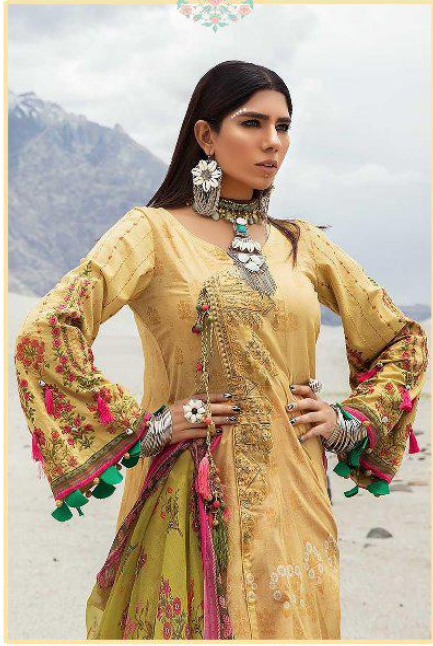

MARIYA B **M** PRINT
VOL-3