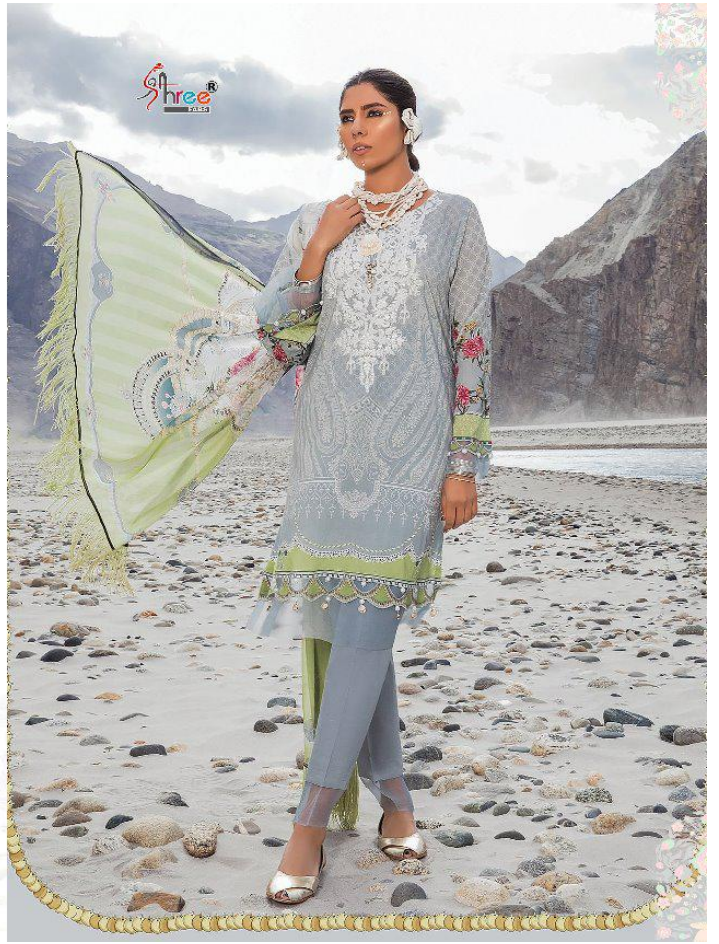

5638

MARIYA B **M**PRINT
VOL-3