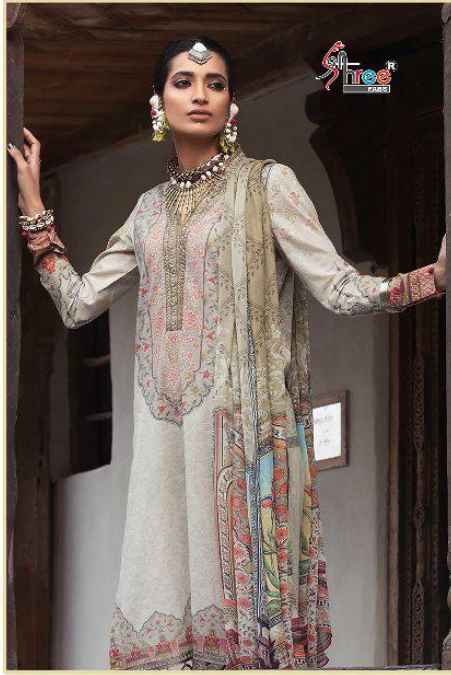

5636

MARIYA B PRINT
VOL-3