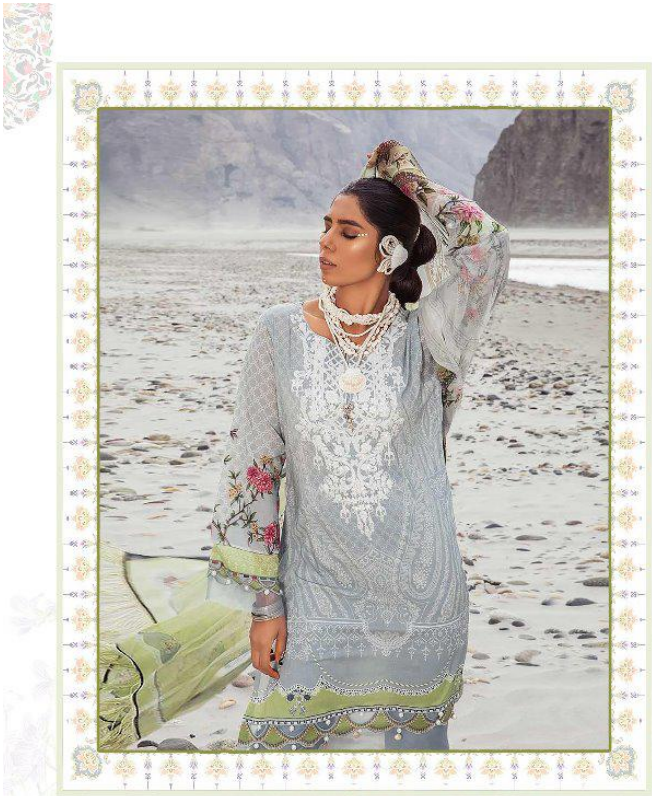

5638

MARIYA B **M**PRINT
VOL-3