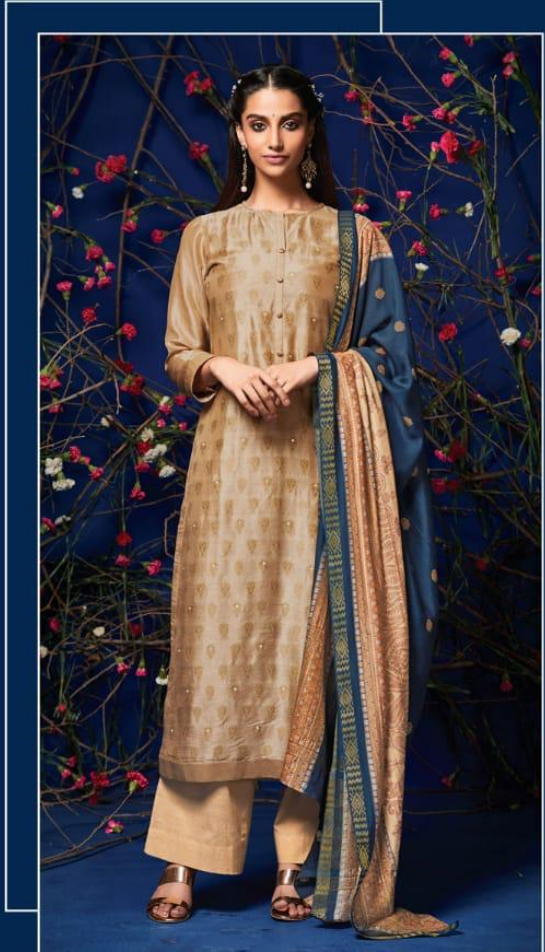

175

199

112

107

Rehnuma

RATE LIST

H S N CODE - 5007

DESIGN NO	DESCRIPTION	RATE
118 - 107		
141 - 144		
179 - 199	TOP - RUSSIAN SILK GICHA FRONT WITH BACK SLEEVE	2295/-
190 - 150	RUSSIAN SILK & MIRROR WORK	
133 - 112	BOTTOM - COTTON SATIN	
162 - 175	DUPATTA - FANCY DUPATTA WITH DIGITAL PRINTED	