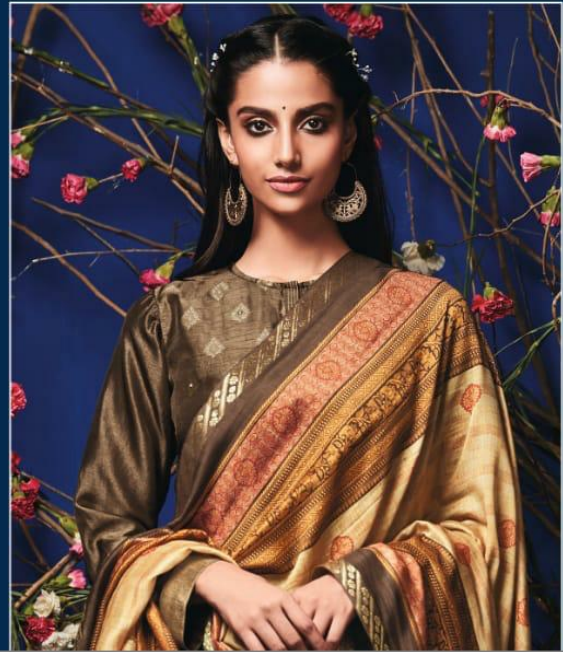

RATE LIST

H S N CODE - 5007

DESIGN NO	DESCRIPTION	RATE
118 - 107		
141 - 144		
179 - 199	TOP - RUSSIAN SILK GICHA FRONT WITH BACK SLEEVE	2295/-
190 - 150	RUSSIAN SILK & MIRROR WORK	
133 - 112	BOTTOM - COTTON SATIN	
162 - 175	DUPATTA - FANCY DUPATTA WITH DIGITAL PRINTED	

TOTAL SUITS = 12 TOTAL AMOUNT - 27540/- AVG. RATE - 2295/-