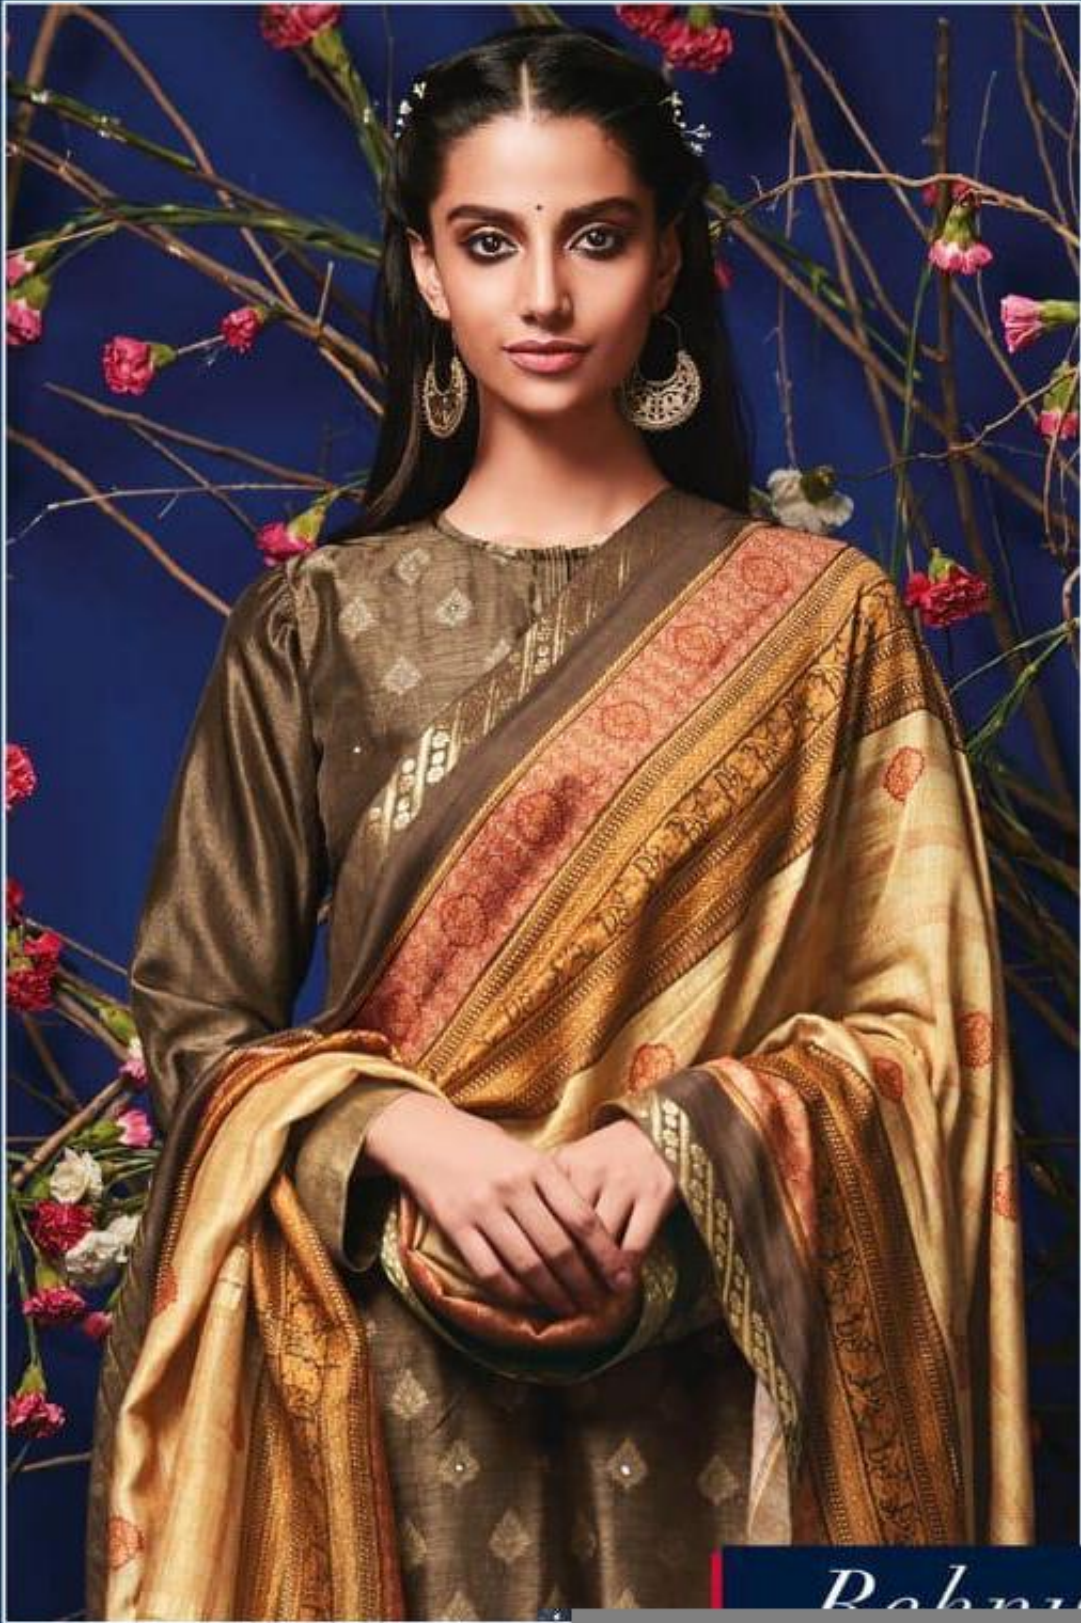

Sahiba

Rehnuma