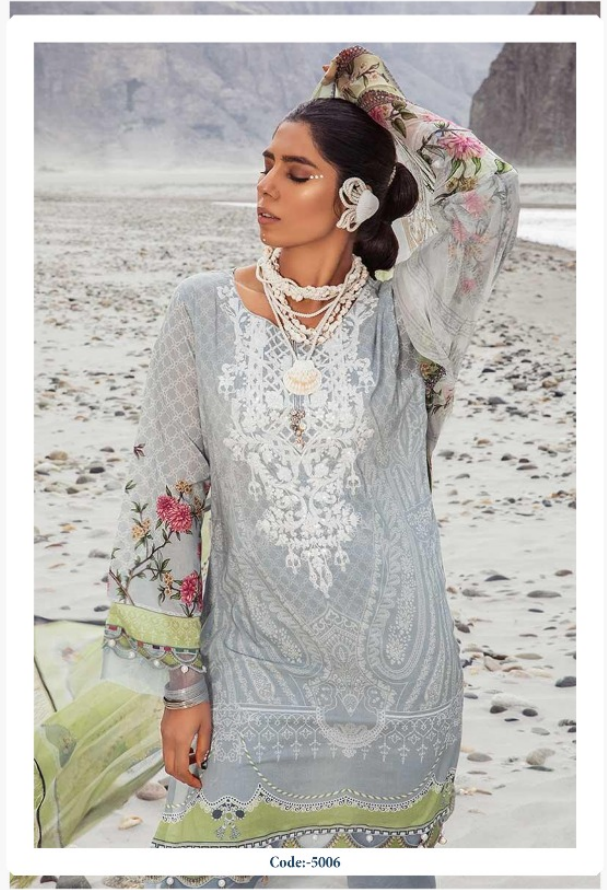

Code:-5005

Code:-5006

Code:-5002

Code: 5001

Code: 5005

Present new looking and stylish printed designs

MARIYA B M PRINT

D.no.	Top	Bottom	Dupatta	Rate
5001	PURE COTTON PRINT WITH EMBROIDERY WORK	SEMI LAWN	SIFFON PRINT	625/-
5002	PURE COTTON PRINT WITH EMBROIDERY WORK	SEMI LAWN	SIFFON PRINT	625/-
5003	PURE COTTON PRINT WITH EMBROIDERY WORK	SEMI LAWN	SIFFON PRINT	625/-
5004	PURE COTTON PRINT WITH EMBROIDERY WORK	SEMI LAWN PRINT	SIFFON PRINT	625/-
5005	PURE COTTON PRINT WITH EMBROIDERY WORK	SEMI LAWN PRINT	SIFFON PRINT	625/-
5006	PURE COTTON PRINT WITH EMBROIDERY WORK	SEMI LAWN	SIFFON PRINT	625/-