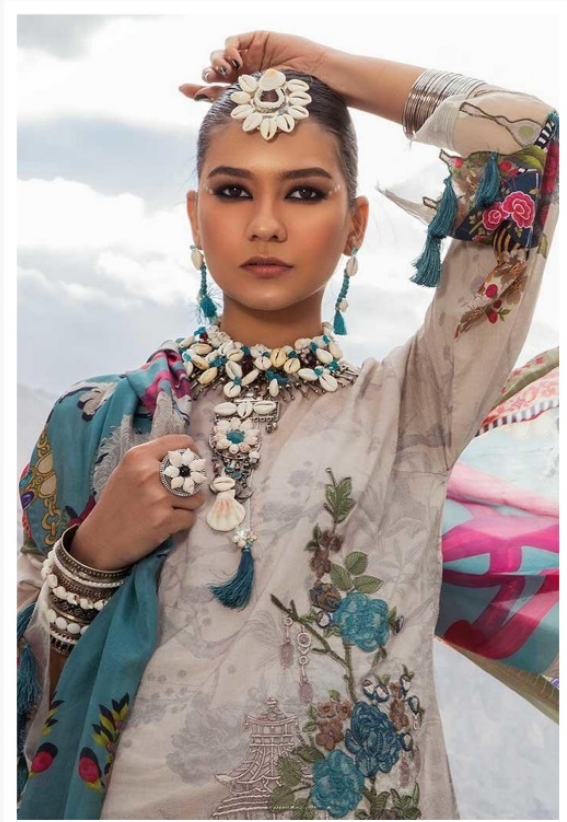

MARIYA B
M PRINT

MARIYA B
M PRINT

Fashion

MARIYA B
MDDINT

Code:-5001

Code:-5002

Code:-5003

Code:-5004

Code:-5005

Code:-5006

Code:-5002

Code: 5001

Code: 5005

Present new looking and stylish printed designs

MARIYA B M PRINT

D.no.	Top	Bottom	Dupatta	Rate
5001	PURE COTTON PRINT WITH EMBROIDERY WORK	SEMI LAWN	SIFFON PRINT	625/-
5002	PURE COTTON PRINT WITH EMBROIDERY WORK	SEMI LAWN	SIFFON PRINT	625/-
5003	PURE COTTON PRINT WITH EMBROIDERY WORK	SEMI LAWN	SIFFON PRINT	625/-
5004	PURE COTTON PRINT WITH EMBROIDERY WORK	SEMI LAWN PRINT	SIFFON PRINT	625/-
5005	PURE COTTON PRINT WITH EMBROIDERY WORK	SEMI LAWN PRINT	SIFFON PRINT	625/-
5006	PURE COTTON PRINT WITH EMBROIDERY WORK	SEMI LAWN	SIFFON PRINT	625/-