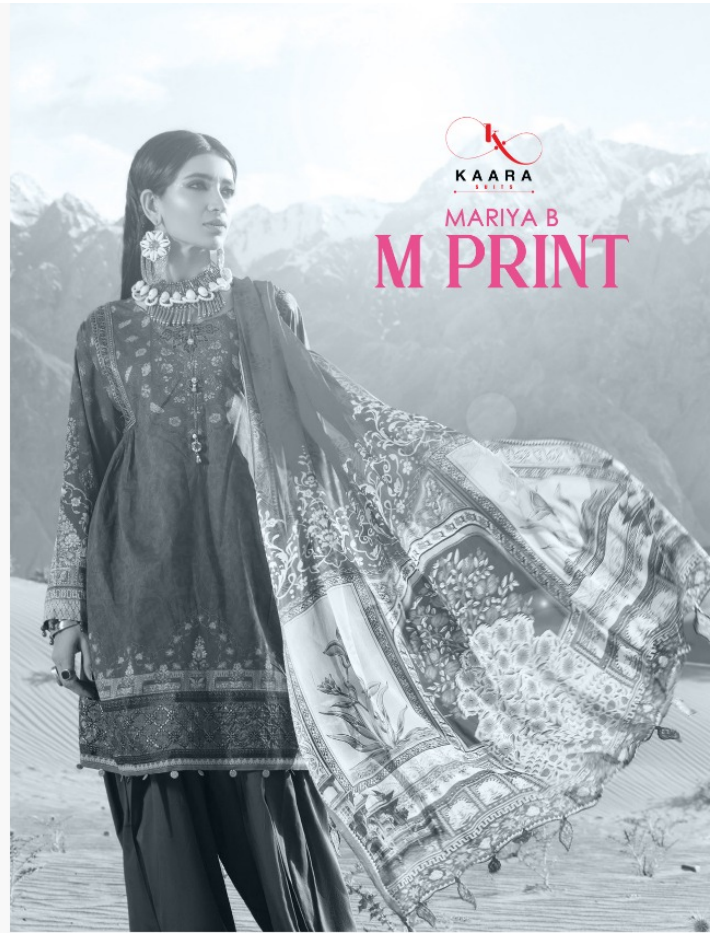

MARIYA B
M PRINT

MARIYA B
M PRINT

Fashion

MARIYA B
MDDINT

Code:-5001

Code:-5002

Code:-5003

Code:-5004

Code:-5005

Code:-5006

Code:-5002

Code: 5001

Code: 5005

Present new looking and stylish printed designs

MARIYA B M PRINT

D.no.	Top	Bottom	Dupatta	Rate
5001	PURE COTTON PRINT WITH EMBROIDERY WORK	SEMI LAWN	SIFFON PRINT	625/-
5002	PURE COTTON PRINT WITH EMBROIDERY WORK	SEMI LAWN	SIFFON PRINT	625/-
5003	PURE COTTON PRINT WITH EMBROIDERY WORK	SEMI LAWN	SIFFON PRINT	625/-
5004	PURE COTTON PRINT WITH EMBROIDERY WORK	SEMI LAWN PRINT	SIFFON PRINT	625/-
5005	PURE COTTON PRINT WITH EMBROIDERY WORK	SEMI LAWN PRINT	SIFFON PRINT	625/-
5006	PURE COTTON PRINT WITH EMBROIDERY WORK	SEMI LAWN	SIFFON PRINT	625/-