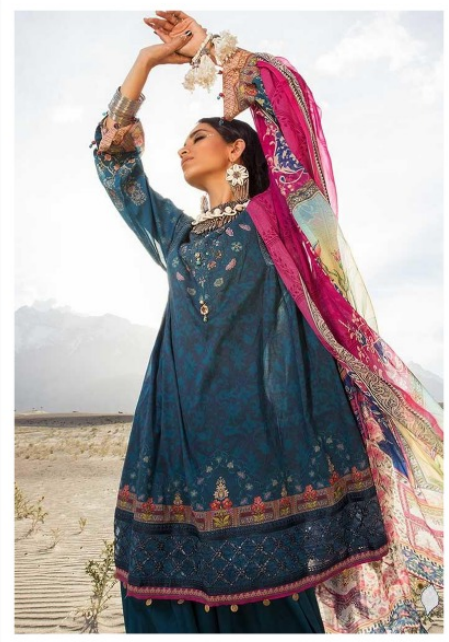

Code:-5005

Code:-5006

Code:-5002

Code: 5001

Code: 5005

Present new looking and stylish printed designs

MARIYA B M PRINT

D.no.	Top	Bottom	Dupatta	Rate
5001	PURE COTTON PRINT WITH EMBROIDERY WORK	SEMI LAWN	SIFFON PRINT	625/-
5002	PURE COTTON PRINT WITH EMBROIDERY WORK	SEMI LAWN	SIFFON PRINT	625/-
5003	PURE COTTON PRINT WITH EMBROIDERY WORK	SEMI LAWN	SIFFON PRINT	625/-
5004	PURE COTTON PRINT WITH EMBROIDERY WORK	SEMI LAWN PRINT	SIFFON PRINT	625/-
5005	PURE COTTON PRINT WITH EMBROIDERY WORK	SEMI LAWN PRINT	SIFFON PRINT	625/-
5006	PURE COTTON PRINT WITH EMBROIDERY WORK	SEMI LAWN	SIFFON PRINT	625/-