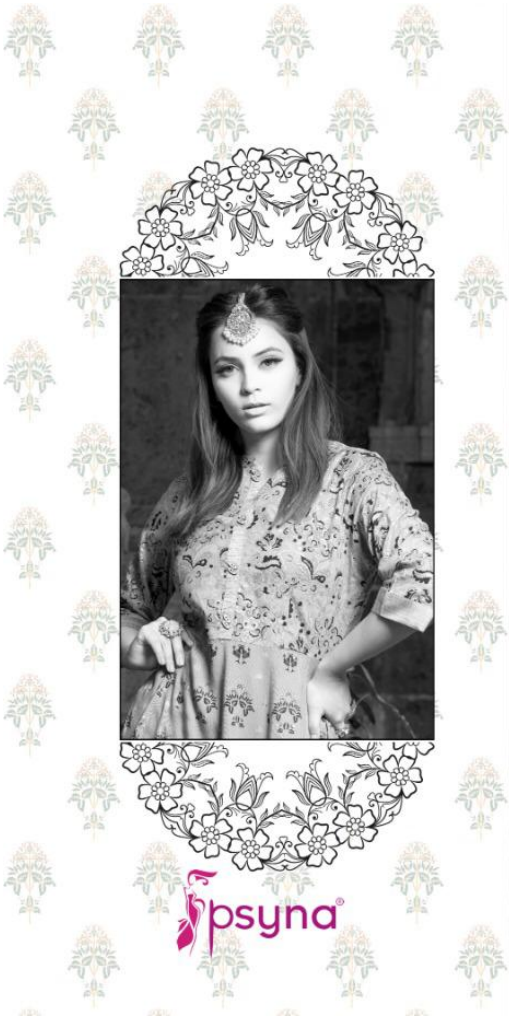

A woman with long dark hair is wearing a black top with a gold and red pattern and a black skirt with a large gold tassel. She is also wearing a gold headpiece and a large ring. The background is a blurred outdoor setting with trees and a stone wall.

3007

psyna
Purity

psyna®

Purity
3005

A woman with long dark hair is the central figure, wearing a black top with a gold geometric pattern and a black skirt with a large gold tassel. She is adorned with a gold forehead ornament, a large ring, and a bracelet. The background is a blurred outdoor setting with trees and a stone wall.

psyna®

Purity VOL-3

A woman with long dark hair is the central figure, wearing a black long-sleeved top with a gold geometric pattern and a matching black skirt. She is adorned with a large gold forehead ornament, a ring, and a decorative tassel with orange and gold elements. The background is a blurred outdoor setting with greenery and a stone wall.