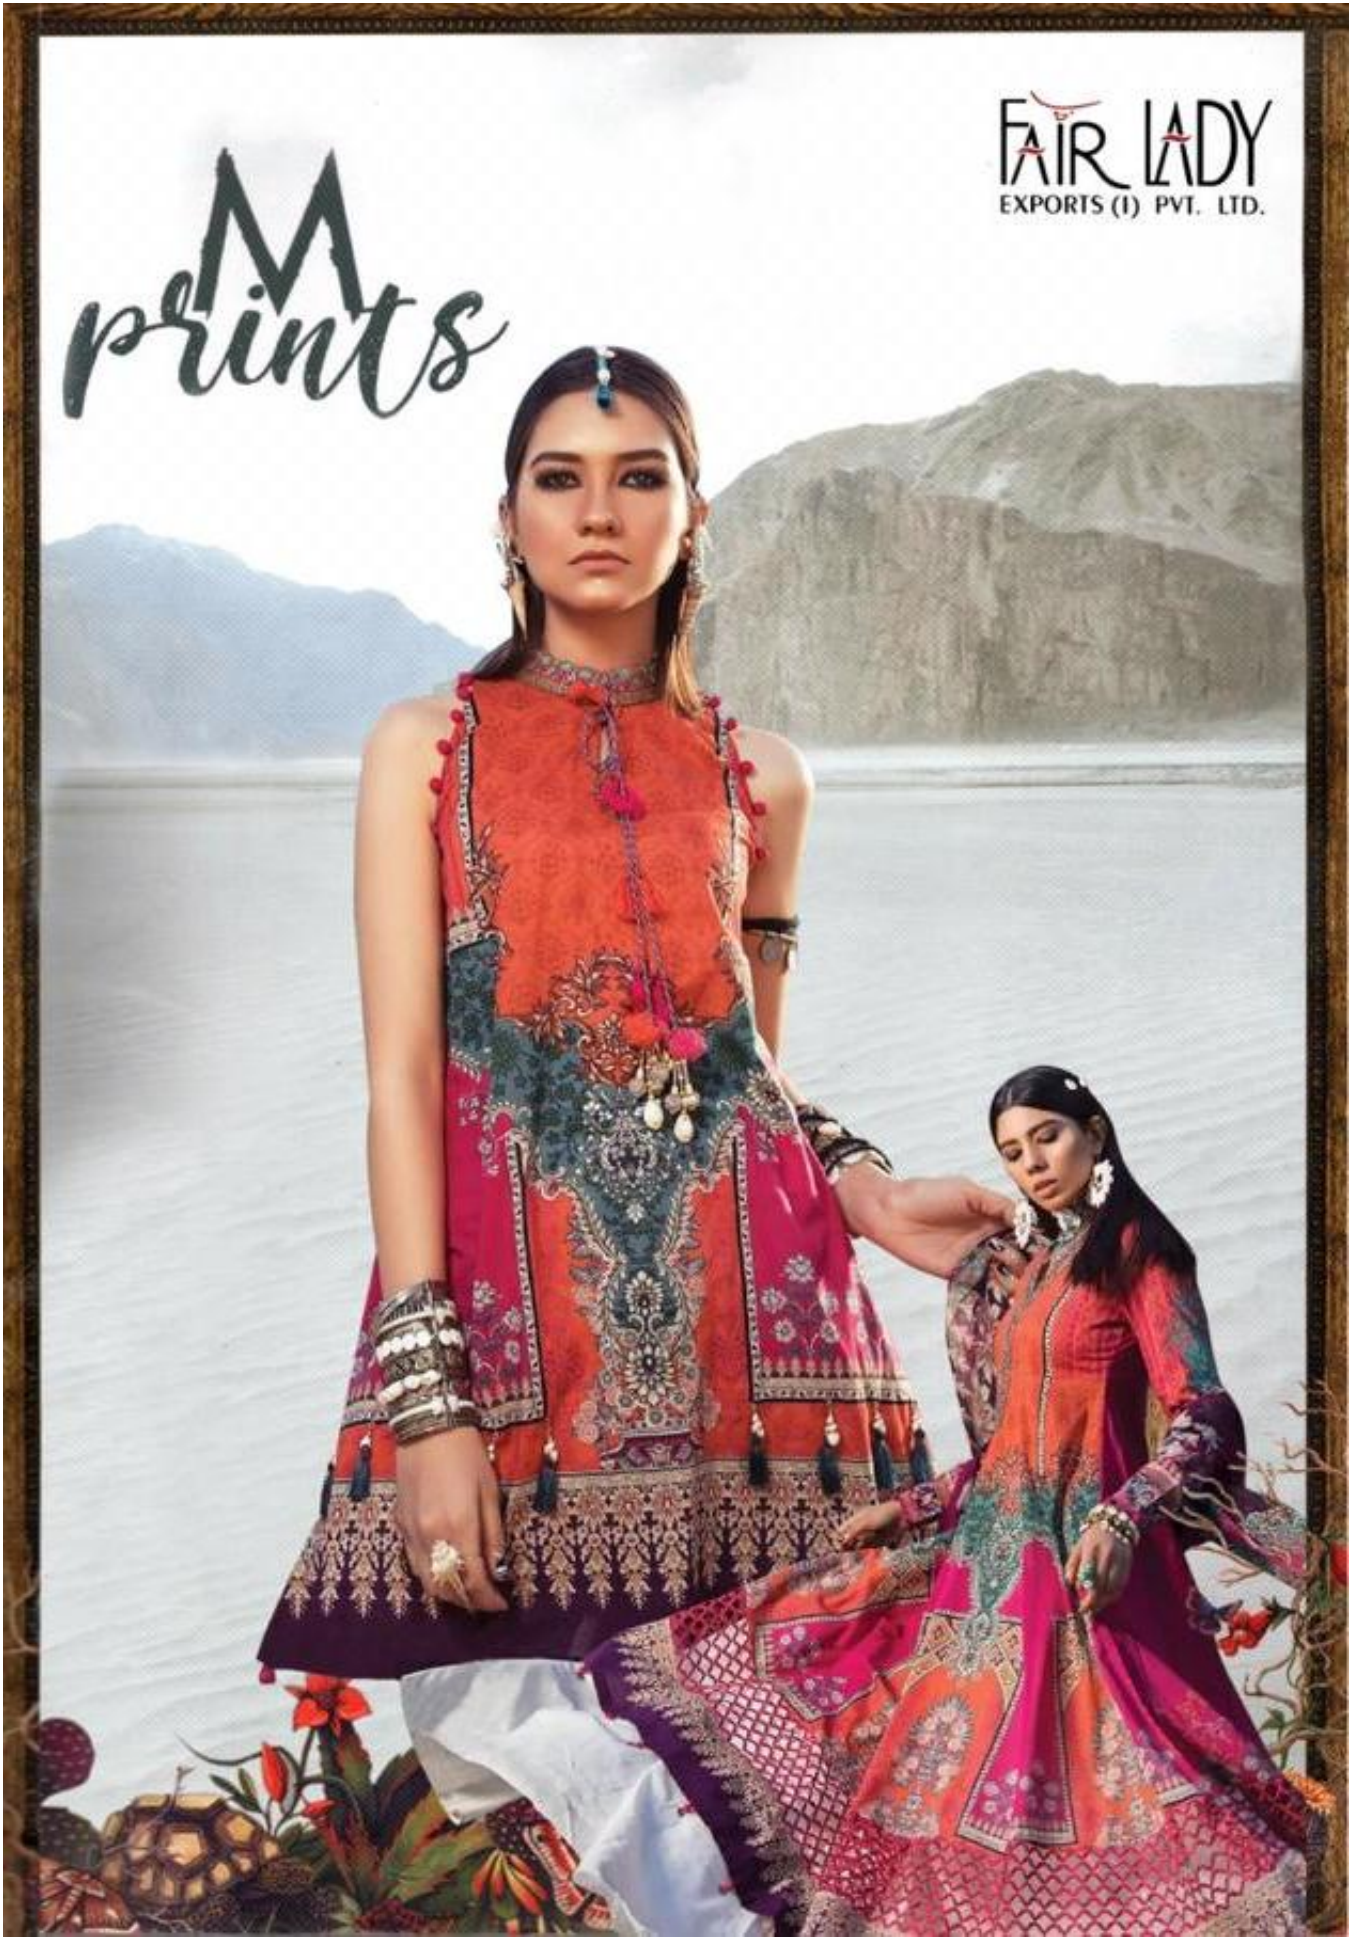

M
prints

FAIR LADY
EXPORTS (I) PVT. LTD.