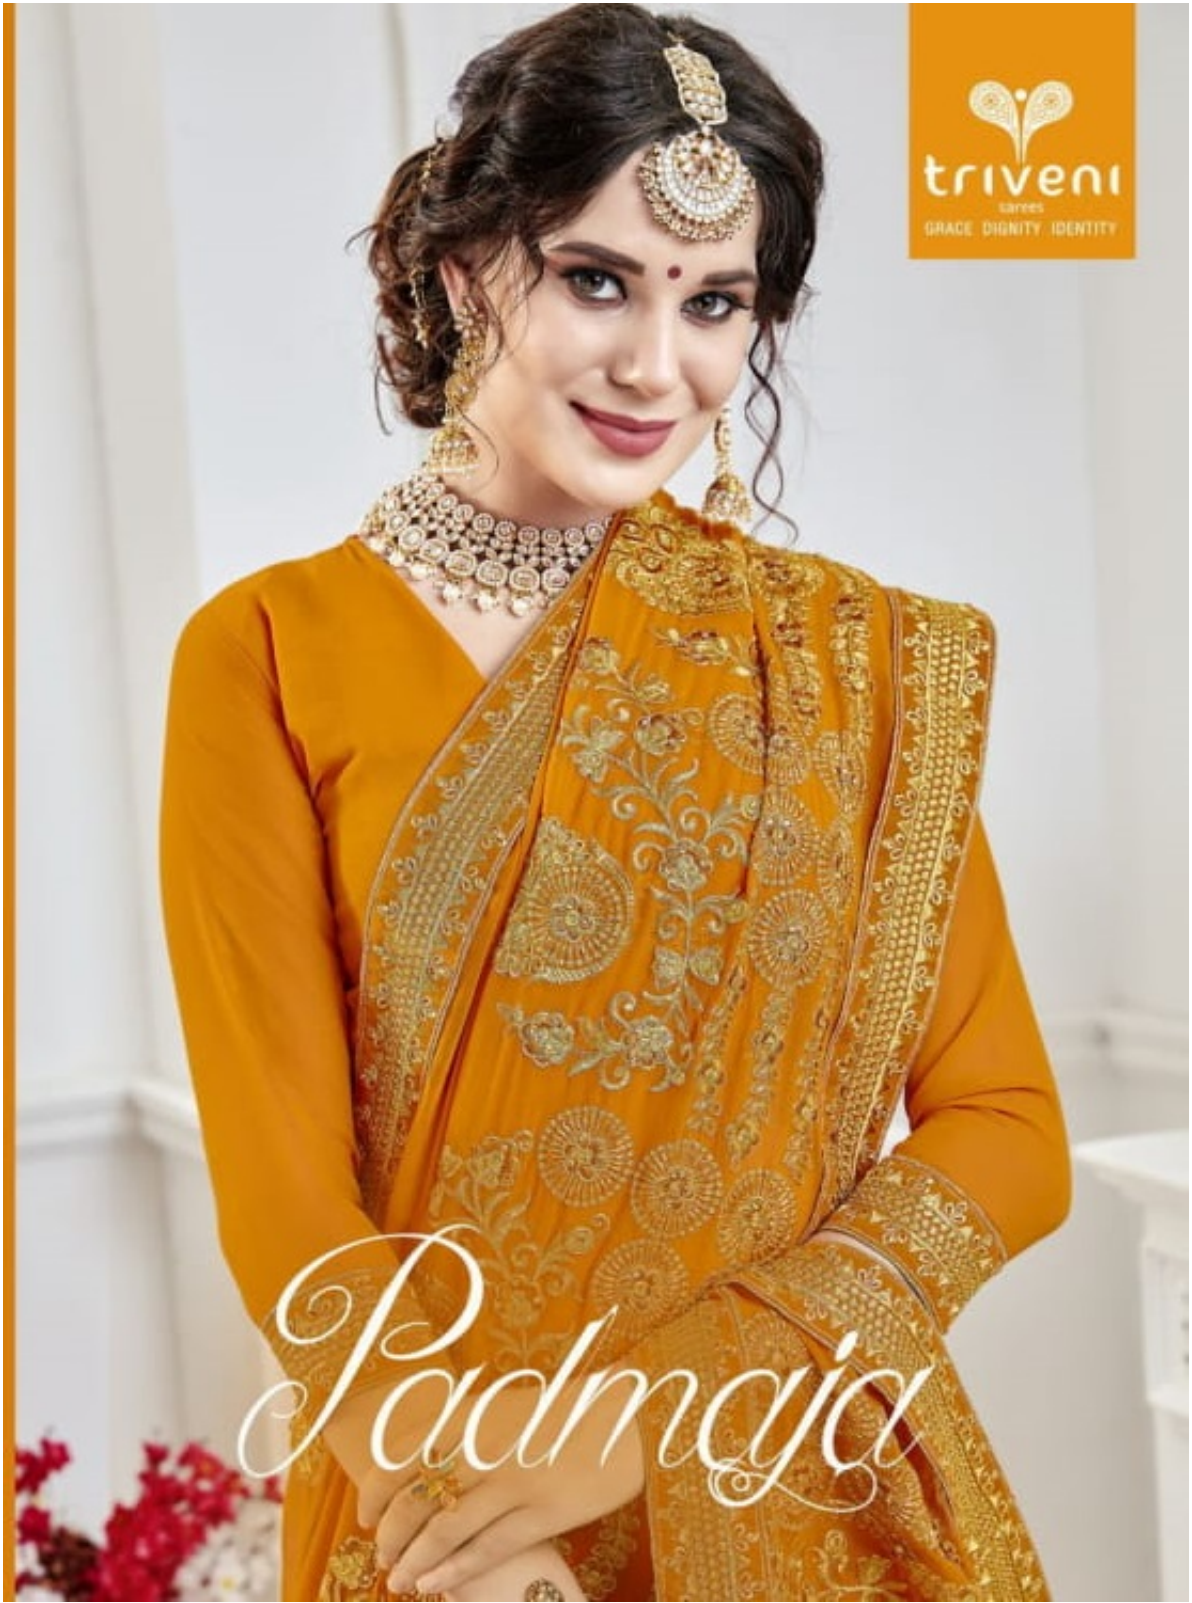

triveni
sarees
GRACE DIGNITY IDENTITY

Padma