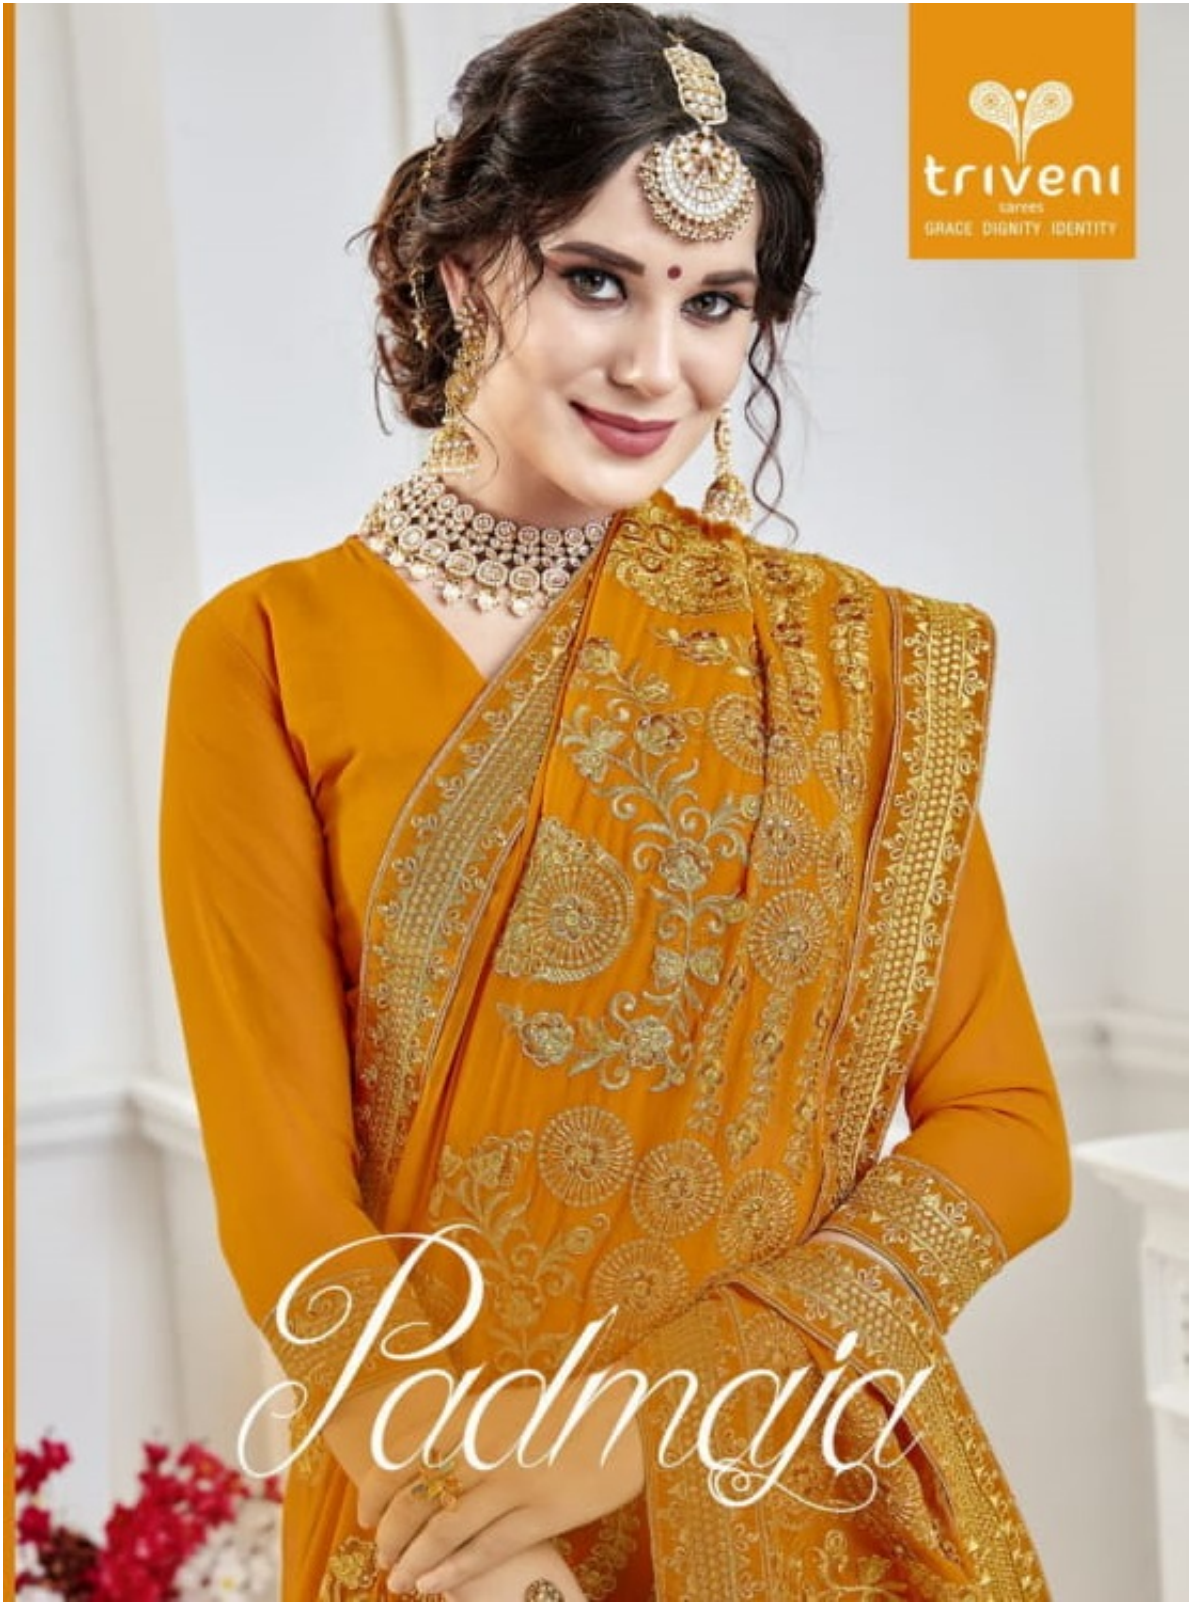

  
triveni  
sarees  
GRACE DIGNITY IDENTITY

*Padmaja*

28401

28402

28405

28406

28403

28404

28407

28408

  
triveni  
sarees  
GRACE DIGNITY IDENTITY

*Padmaja*

THERE'S PLENTY OF PRETTY GORGEOUS FLORAL PRINTS IN EXOTIC COLOR COMBINATION. YOU WILL FIND A VARIETY OF MIXED PRINTS, EMBROIDERY LACES AND MUCH MORE. THIS SEASON COLLECTION IS SURE TO EMBRACE YOUR LOOK.

28402

  
**triveni**  
sarees  
GRACE DIGNITY IDENTITY

*Padmaja*

triveni  
sarees  
GRACE DIGNITY IDENTITY