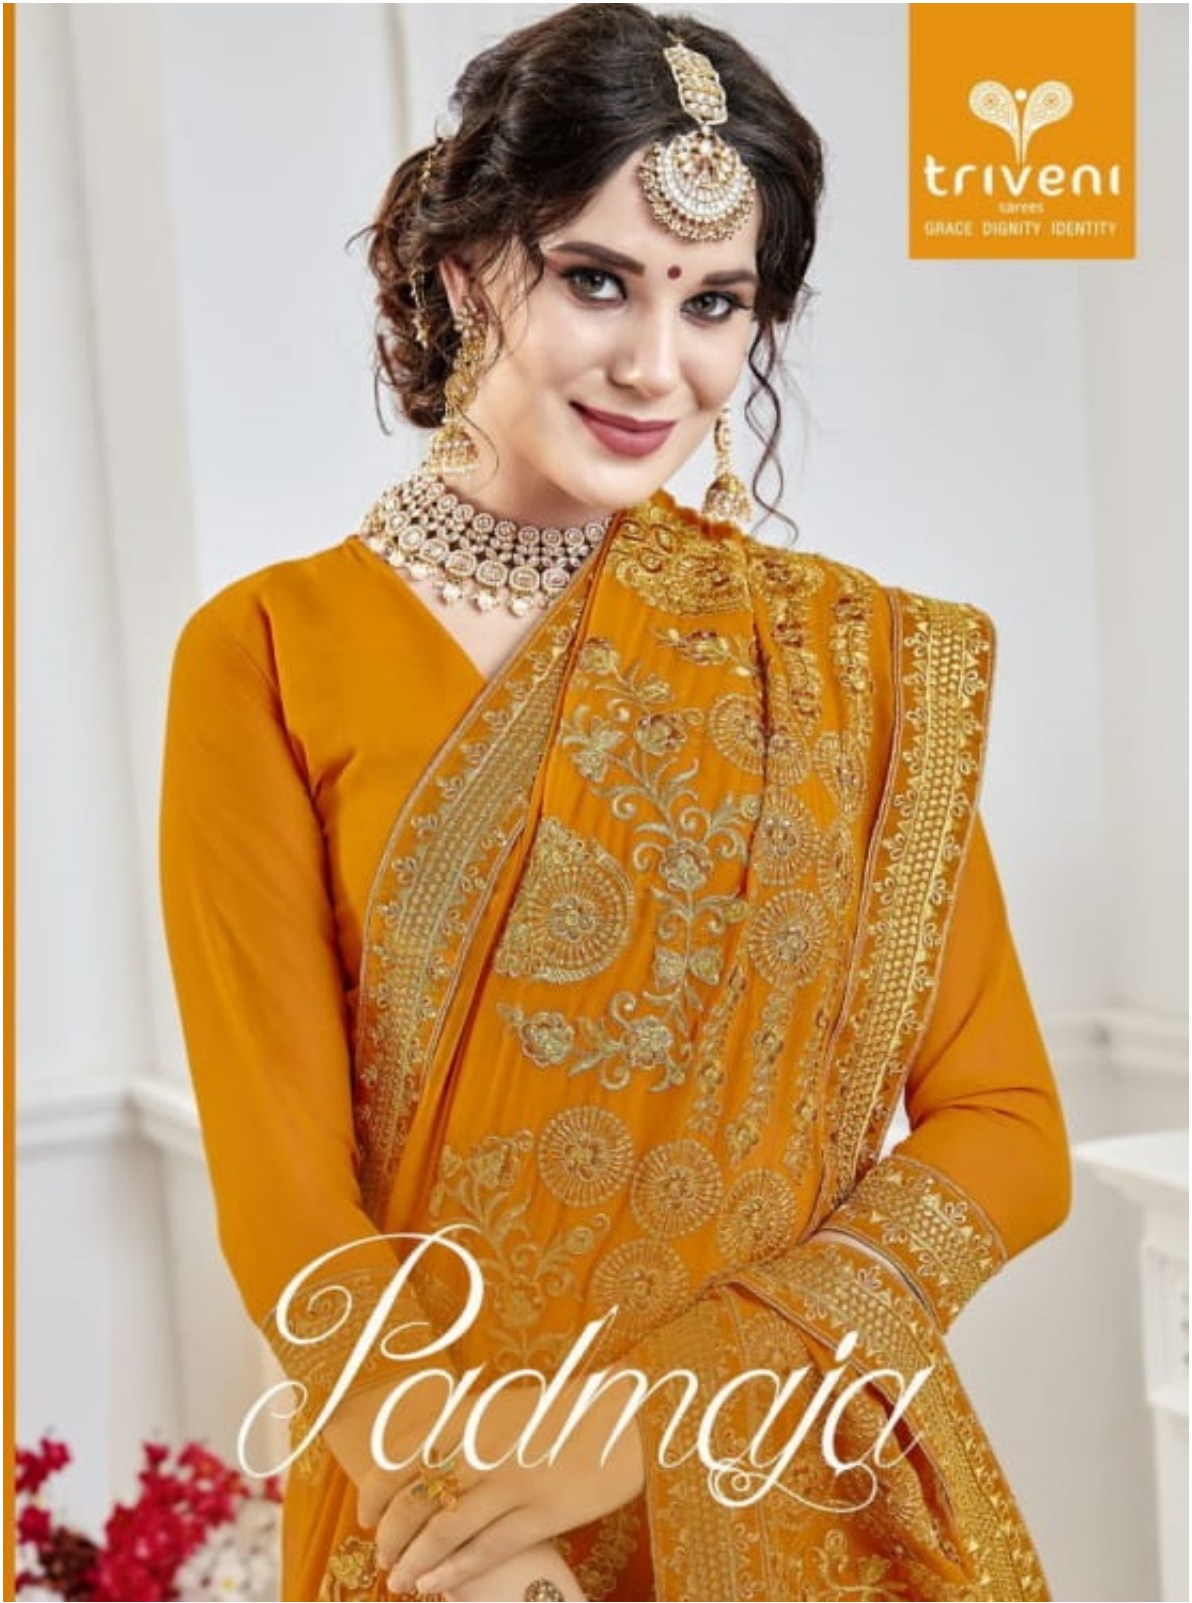

triveni
sarees
GRACE DIGNITY IDENTITY

Padma

28401

28402

28405

28406

28403

28404

28407

28408

triveni
sarees
GRACE DIGNITY IDENTITY

Padmaja

THERE'S PLENTY OF PRETTY GORGEOUS FLORAL PRINTS IN EXOTIC COLOR COMBINATION. YOU WILL FIND A VARIETY OF MIXED PRINTS, EMBROIDERY LACES AND MUCH MORE. THIS SEASON COLLECTION IS SURE TO EMBRACE YOUR LOOK.