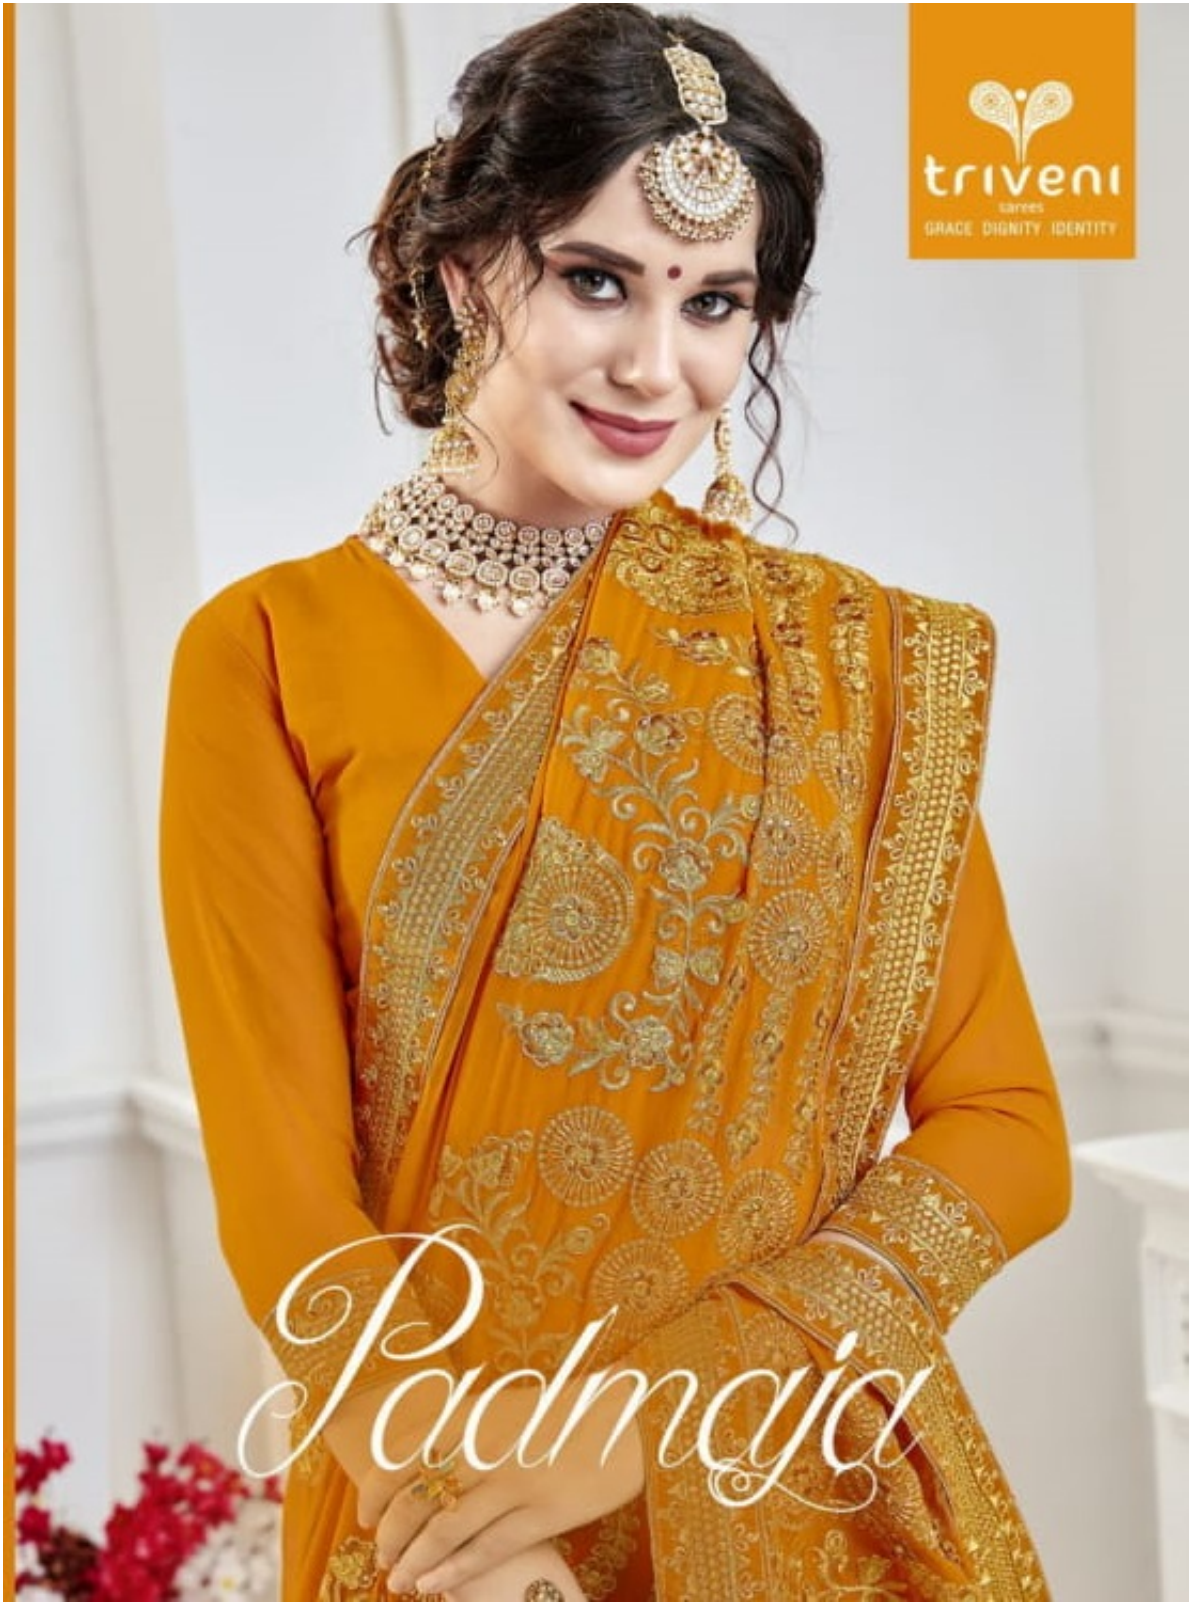

triveni
sarees
GRACE DIGNITY IDENTITY

Padmaja

28401

28402

28405

28406

28403

28404

28407

28408

triveni
sarees
GRACE DIGNITY IDENTITY

Padmaja

THERE'S PLENTY OF PRETTY GORGEOUS FLORAL PRINTS IN EXOTIC COLOR COMBINATION. YOU WILL FIND A VARIETY OF MIXED PRINTS, EMBROIDERY LACES AND MUCH MORE. THIS SEASON COLLECTION IS SURE TO EMBRACE YOUR LOOK.

28402

triveni
sarees
GRACE DIGNITY IDENTITY

Padma

triveni
sarees
GRACE DIGNITY IDENTITY

Padmaja

ROYAL FASHION

THERE'S PLENTY OF PRETTY GORGEOUS SAREES
PRINTS IN EXOTIC COLOR-COMBINATIONS YOU
WILL FIND A VARIETY OF MIXED LACES, EMBROIDERY
LACES AND MUCH MORE. THIS SEASON
IS SURE TO EMBROIDER YOUR FASHION.