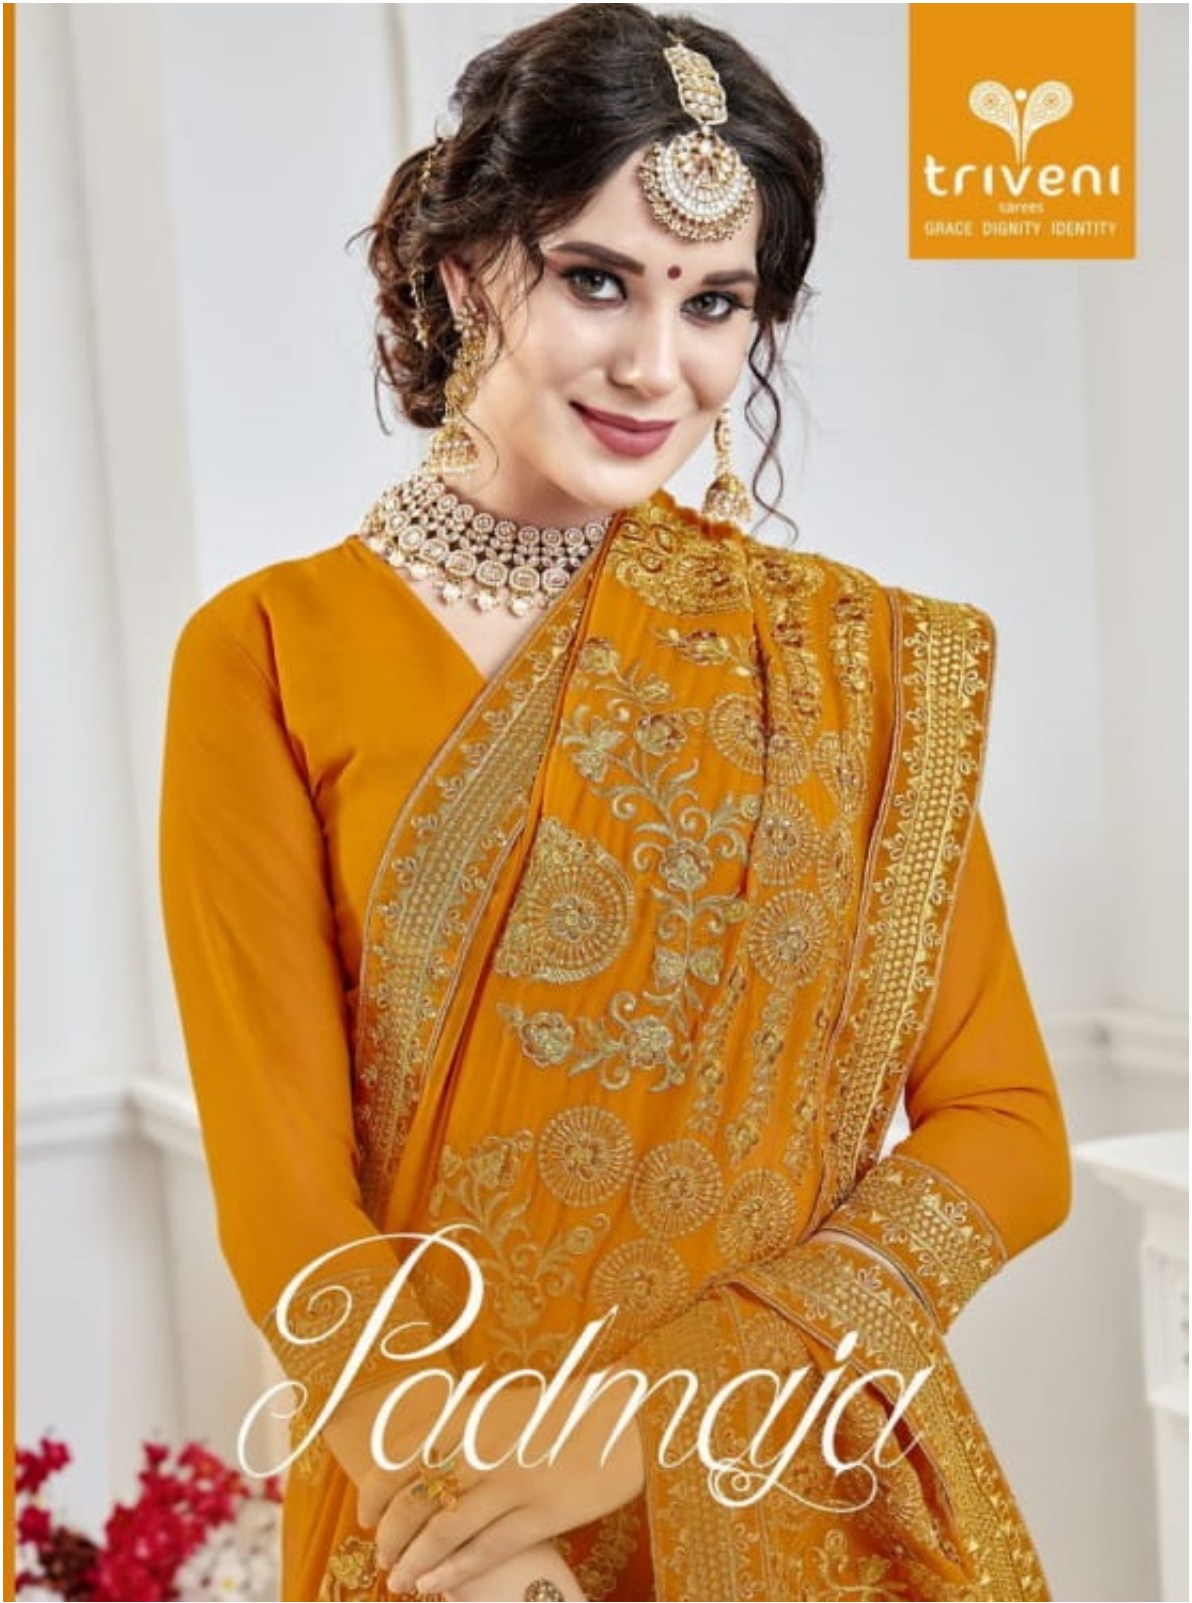

  
triveni  
sarees  
GRACE DIGNITY IDENTITY

*Padmaja*

28401

28402

28405

28406

28403

28404

28407

28408

  
triveni  
sarees  
GRACE DIGNITY IDENTITY

*Padmaja*

THERE'S PLENTY OF PRETTY GORGEOUS FLORAL PRINTS IN EXOTIC COLOR COMBINATION. YOU WILL FIND A VARIETY OF MIXED PRINTS, EMBROIDERY LACES AND MUCH MORE. THIS SEASON COLLECTION IS SURE TO EMBRACE YOUR LOOK.