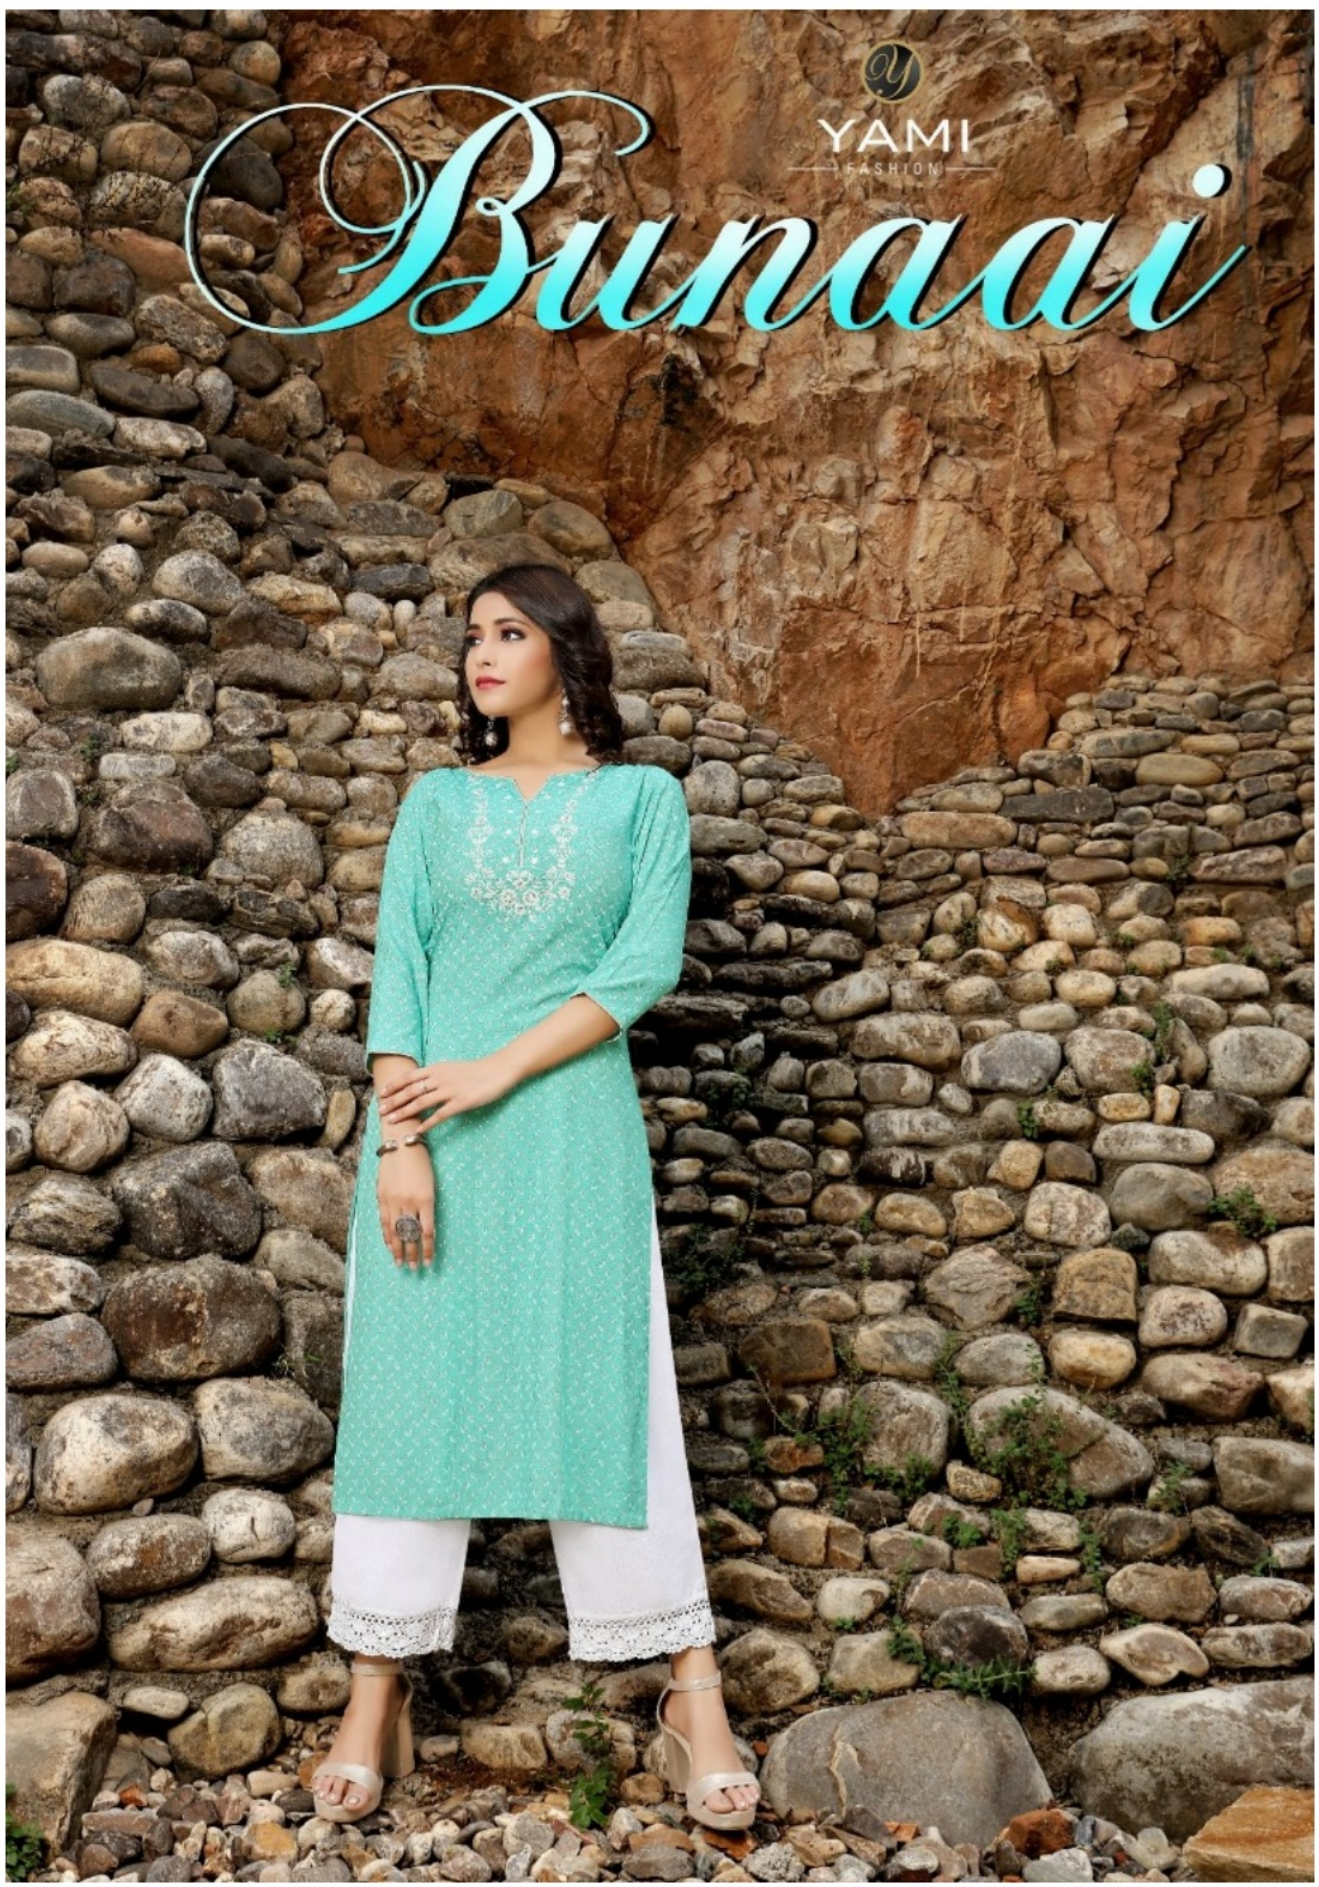

YAMI
FASHION

Bunaai

YAMI
FASHION

Bunaai

YAMI
FASHION

Bunaai

The Paradise collection

Ethnic wear always bring out the best in you enchanting the significant beauty and poised grace. the range is designed with great detailing and crafted with latest designs and style