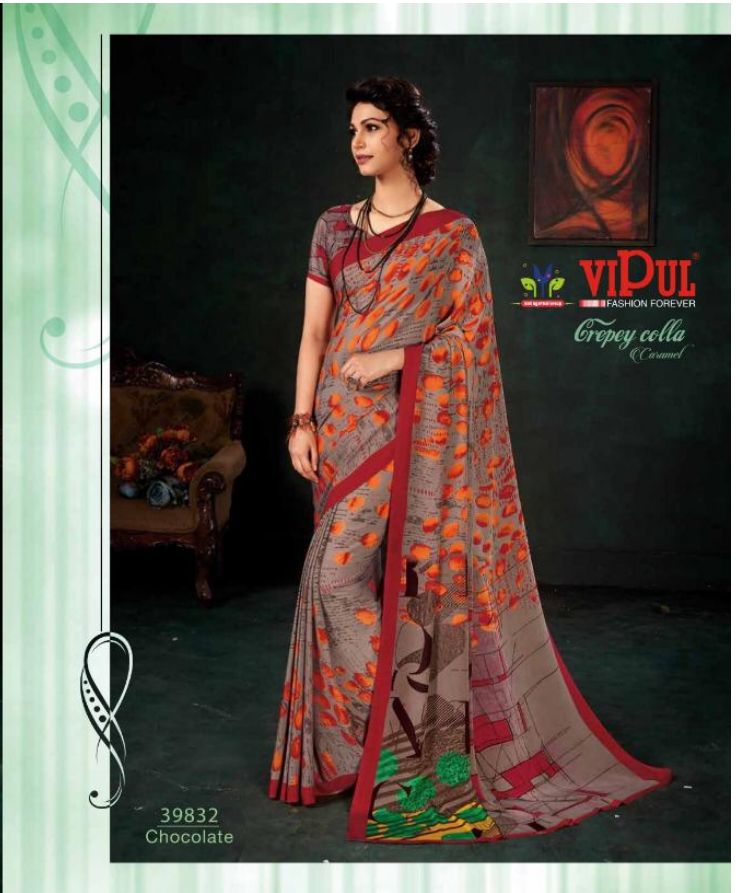

ayaan™

BY

VIPUL®

FASHION FOREVER

Crepey colla
@Caramel

VIJUL
FASHION FOREVER
Cropey colla
Caramel

39828
Chocolate

39829
Krizza

ayaan™

BY

VIPUL®

FASHION FOREVER

Crepey colla
@Caramel

39826
Chocolate

viDUL
FASHION FOREVER
Crepey colla
(Caramel)

39827
Krizza

VIDUL
FASHION FOREVER
Creepey colla
Caramel

39830
Chocolate

39831
Krizza

VIPOUL
FASHION FOREVER
Cropey colla
(Caramel)

39832
Chocolate

39821 - Chocolate

39822 - Chocolate

39828 - Chocolate