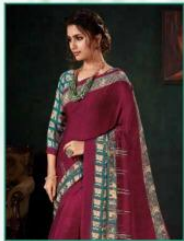

39824 - Chocolate

39826 - Chocolate