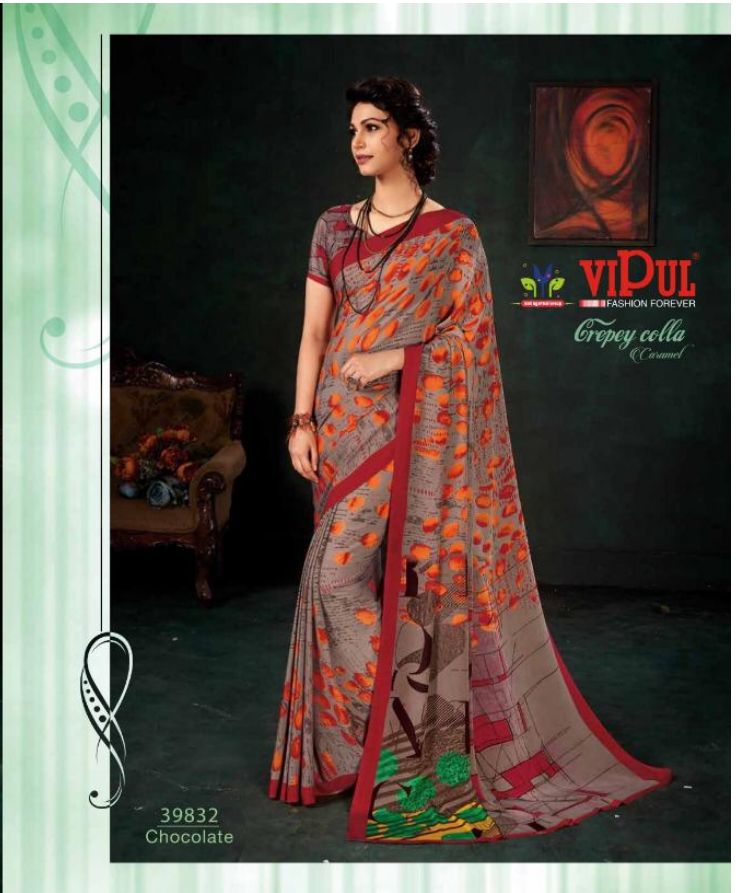

Crepey colla
@Caramel

39826
Chocolate

39827
Krizza

viDUL
FASHION FOREVER
Crepey colla
(Caramel)

VIDUL
FASHION FOREVER

Creepey colla
Caramel

39830
Chocolate

39831
Krizza

VIPOUL
FASHION FOREVER
Cropey colla
(Caramel)

39832
Chocolate

39821 - Chocolate

39822 - Chocolate

39828 - Chocolate

39829 - Krizza

39823 - Chocolate

39824 - Chocolate