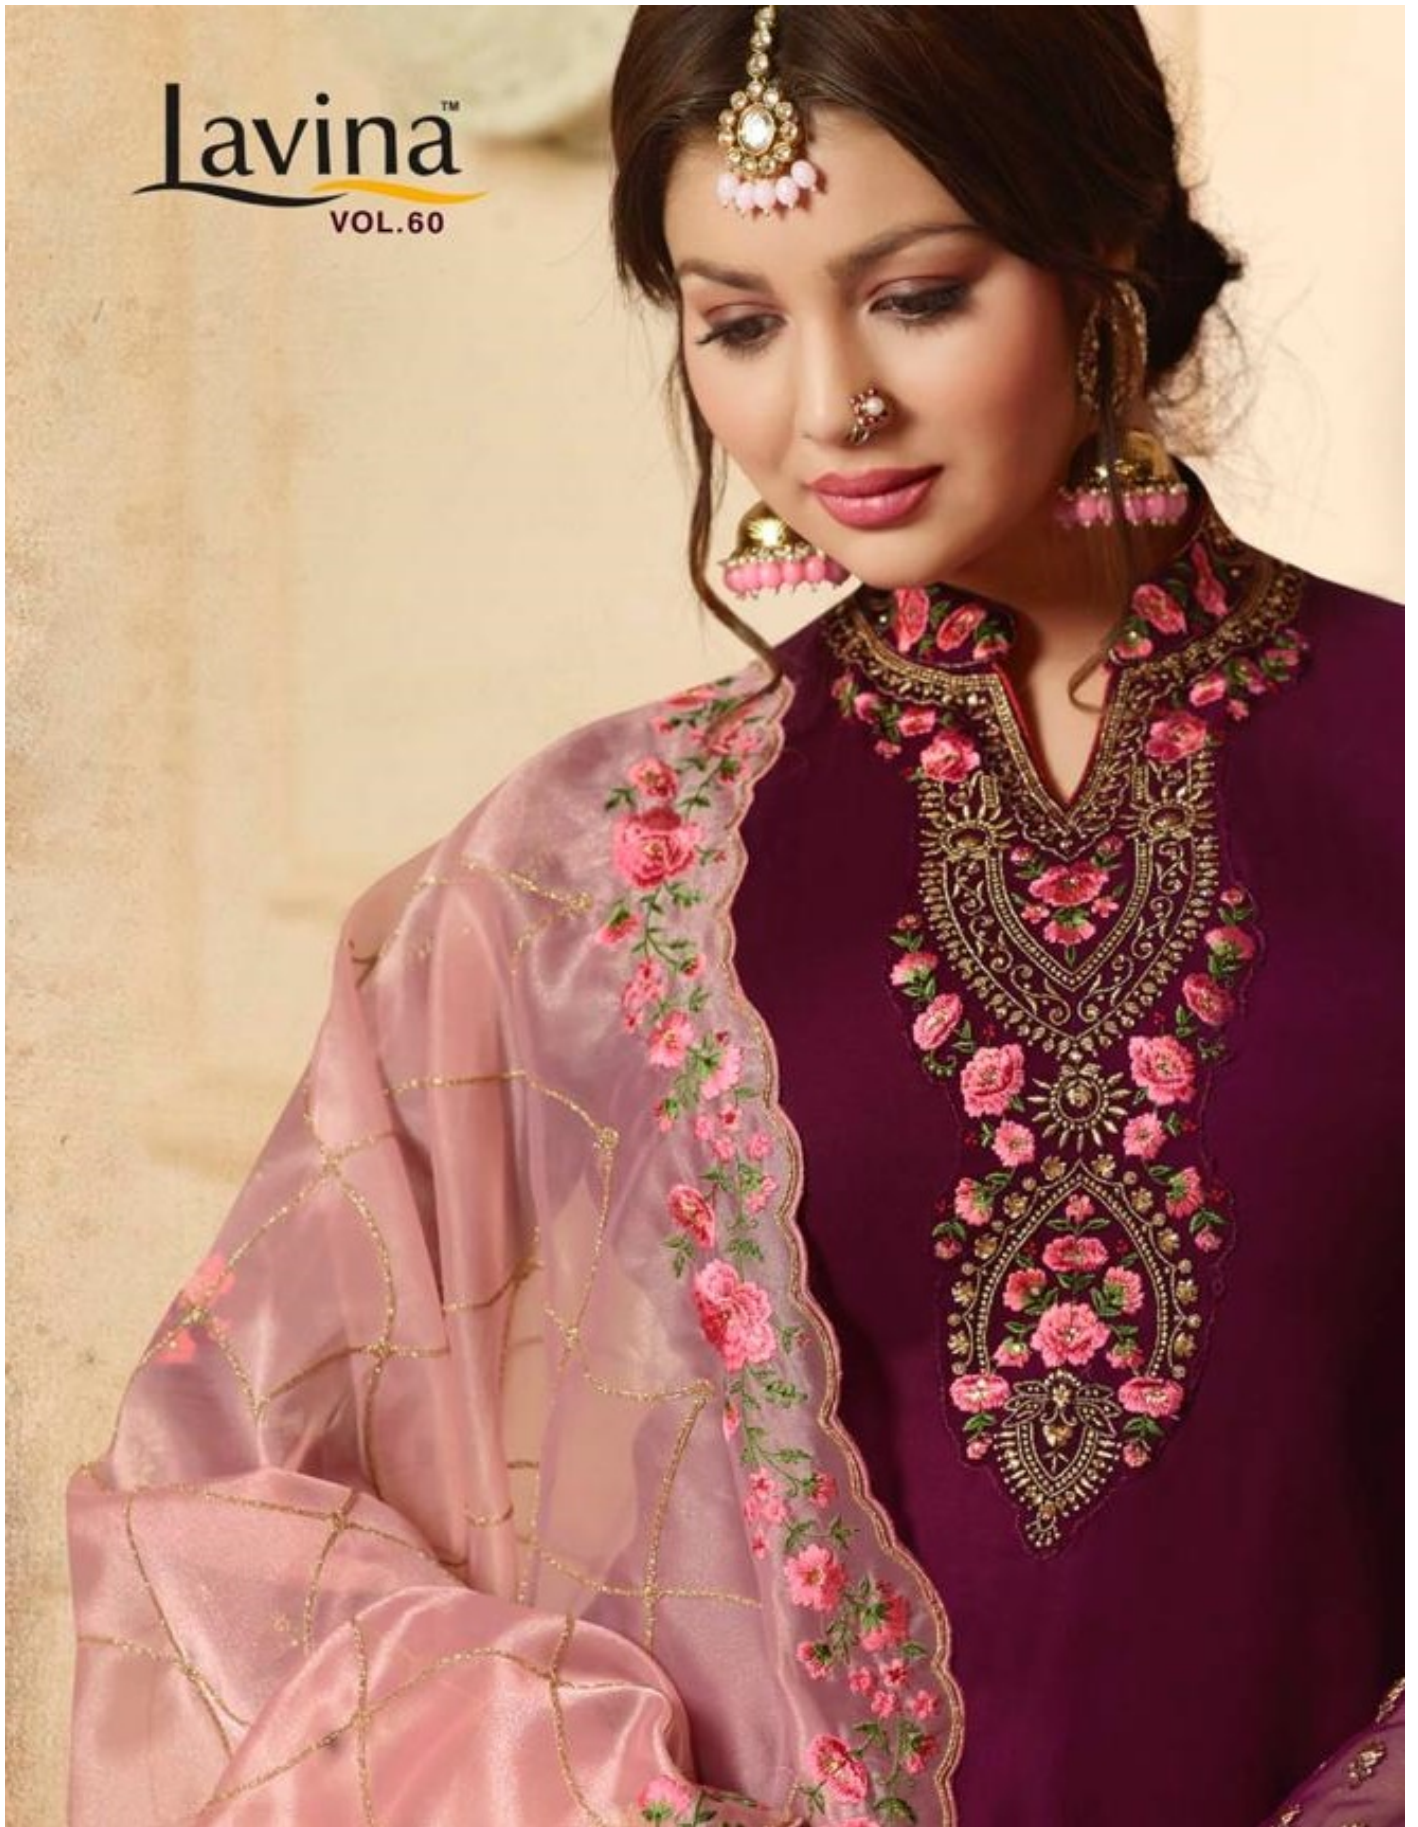

Lavina™
VOL.60