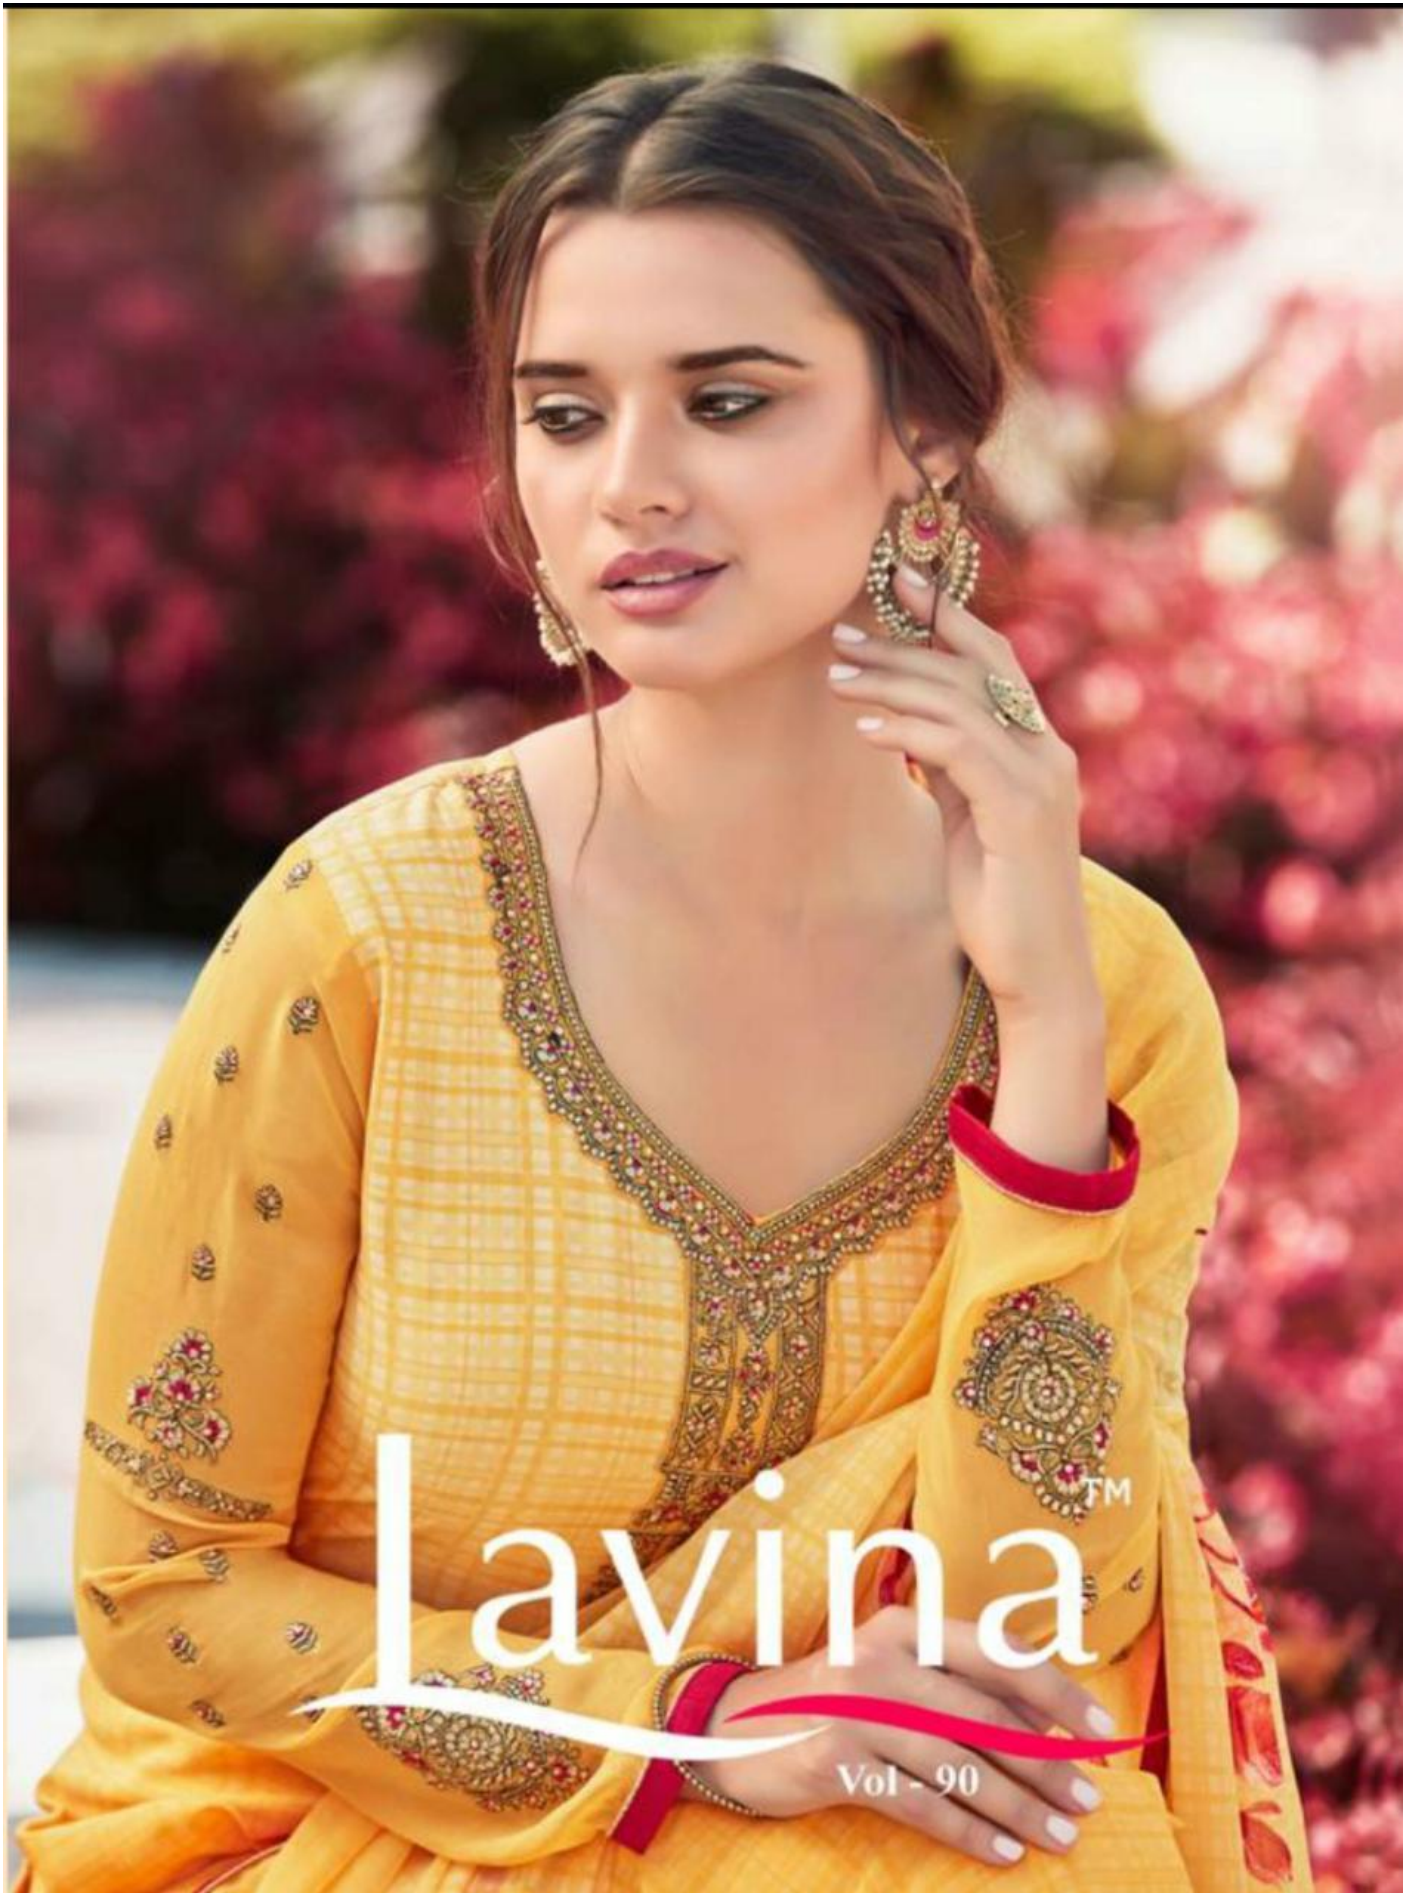

Lavina™

Vol - 90