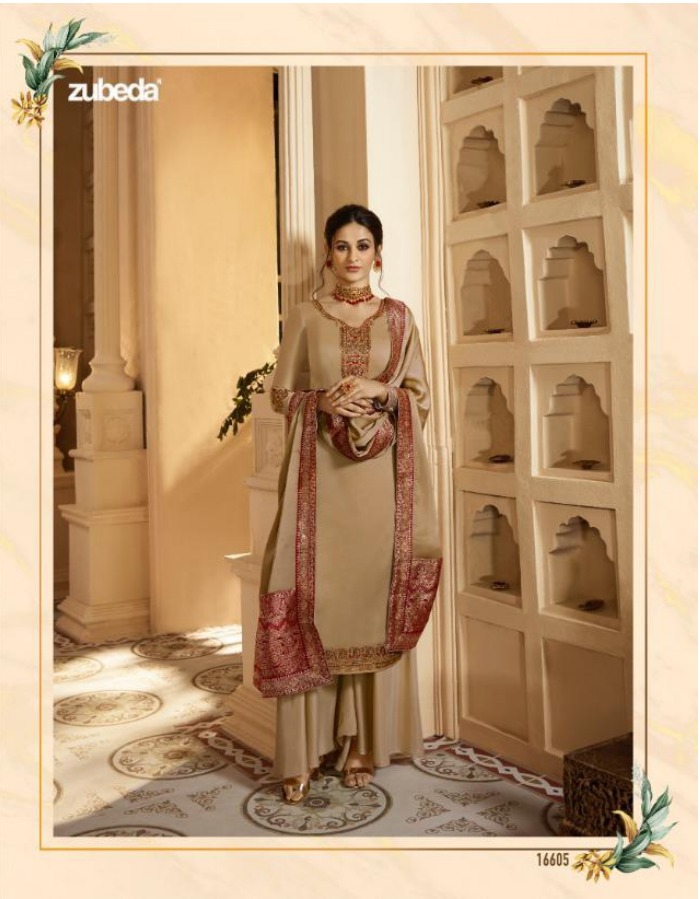

SUVARNA

BY

zubeda

essence to be seen

16604

SUVARNA

BY

zubeda

essence to be seen

zubeda

16607

SUVARNA

RATE:1295/-

TOP

SATIN GORGETTE WITH EMBROIDERY WORK

DUPATTA

SILK CRAPE WITH BANARASI 4 SIDE DAMAN & BORDER

BOTTOM & INNER

SANTOON

Design No.	Product Name	Rate
16601 to 16607	SUVARNA	1295/-
Total Suits	Total Amount	Average
07	9065/-	1295/-

ROSHNI INTERNATIONAL PVT. LTD.