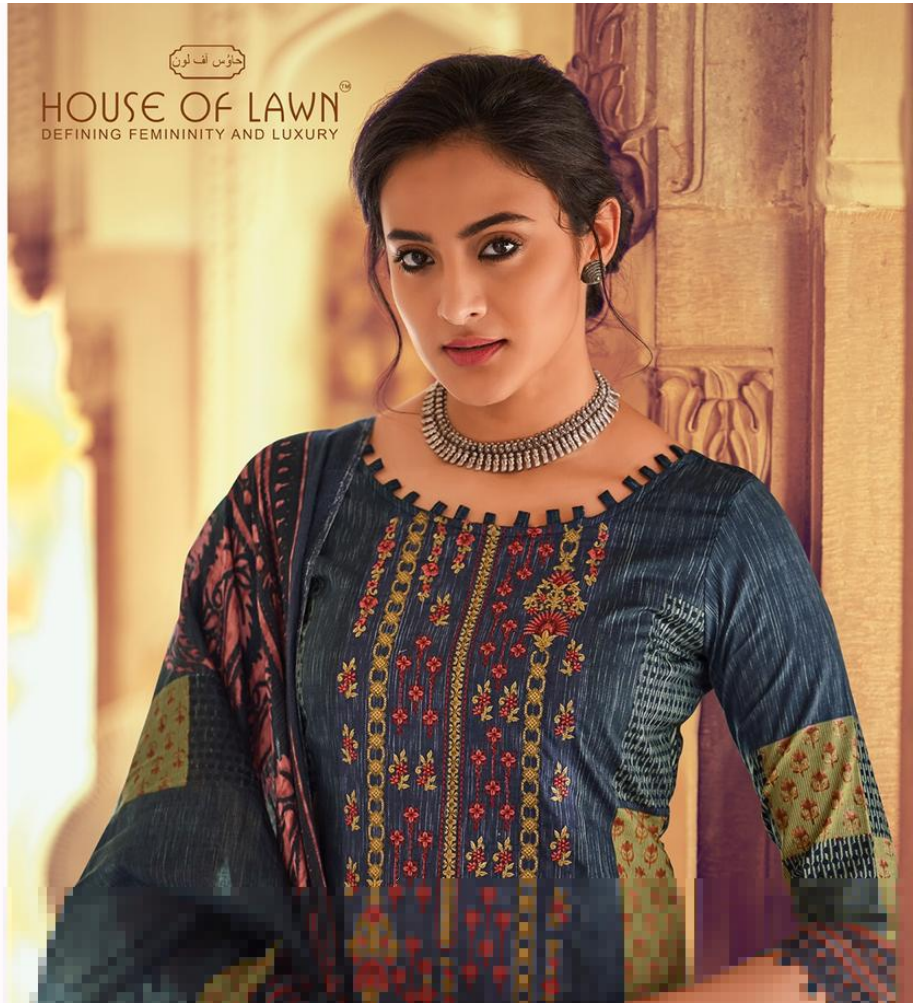

ہاؤس آف لائن

HOUSE OF LAWN[®]
DEFINING FEMININITY AND LUXURY

گل بہار
GULBAHAR || گولبہار

100% PURE JAM SATIN DIGITAL PRINT WITH HEAVY EMBROIDERY

ہاؤس آف لائن

HOUSE OF LAWN[®]
DEFINING FEMININITY AND LUXURY

گل بہار
GULBAHAR || गुलबहार

100% PURE JAM SATIN DIGITAL PRINT WITH HEAVY EMBROIDERY

4005

4001

بھوساں لاء لائن
HOUSE OF LAWN®
DEFINING FEMININITY AND LUXURY

ہاؤس آف لائن

HOUSE OF LAWN[®]
DEFINING FEMININITY AND LUXURY

گل بہار
GULBAHAR || گولبہار

100% PURE JAM SATIN DIGITAL PRINT WITH HEAVY EMBROIDERY

PRESENTING TO YOU OUR NEW CATALOGUE

GULBAHAR | گلبهار

100% PURE JAM SATIN DIGITAL PRINT WITH HEAVY EMBROIDERY
FROM HOUSE OF LAWN