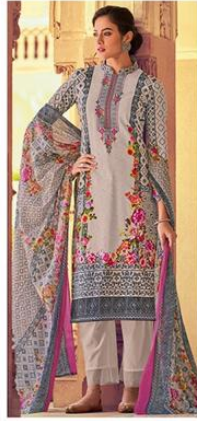

4003

HOUSE OF LAWN®

DEFINING FEMININITY AND LUXURY

GULBAHAR || گولبھار

100% PURE JAM BATHIC DIGITAL PRINT WITH HEAVY EMBROIDERY