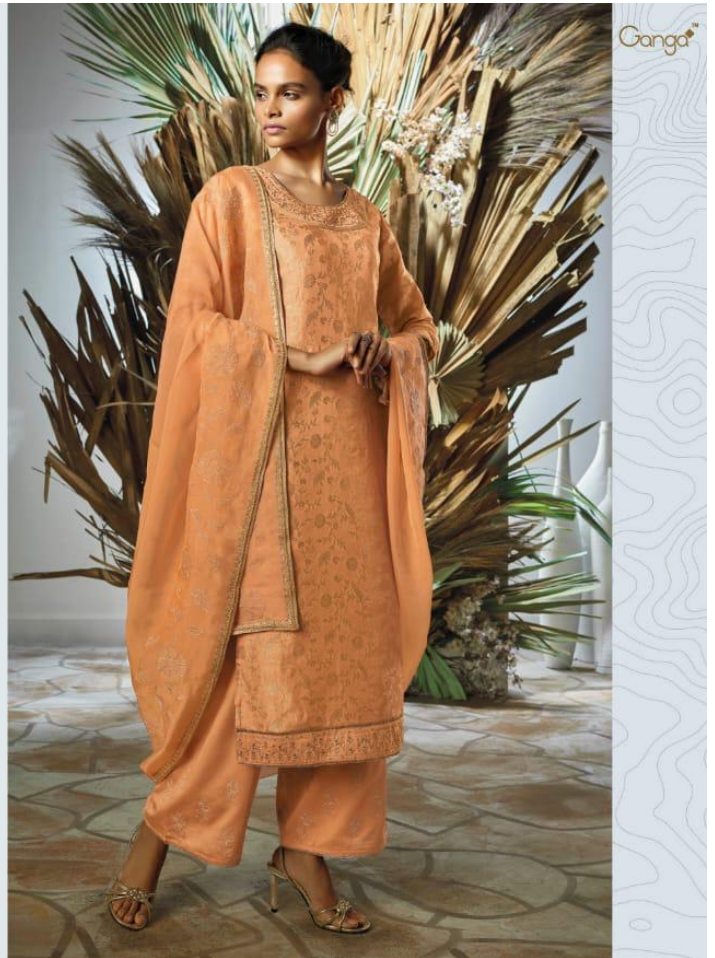

Ganga™

**Viola**

7801

7802

7803

7804

7805

7806

Ganga®

**VIOLA – DESIGNER SALWAR SUITS**

DESIGN NO.	CATALOG NAME	DESCRIPTION	PRICE
7801	VIOLA	Pure Banarasi Silk Jaq With Emb & Hand Work, Ready Jari Lace On Neck, Daman, Sleeve Border	2770/-
7802	VIOLA	Pure Banarasi Silk Jaq With Emb & Hand Work, Ready Jari Lace On Neck, Daman, Sleeve Border	2770/-
7803	VIOLA	Pure Banarasi Silk Jaq With Emb & Hand Work, Ready Jari Lace On Neck, Daman, Sleeve Border	2770/-
7804	VIOLA	Pure Banarasi Silk Jaq With Emb & Hand Work, Ready Jari Lace On Neck, Daman, Sleeve Border	2770/-
7805	VIOLA	Pure Banarasi Silk Jaq With Emb & Hand Work, Ready Jari Lace On Neck, Daman, Sleeve Border	2770/-
7806	VIOLA	Pure Banarasi Silk Jaq With Emb & Hand Work, Ready Jari Lace On Neck, Daman, Sleeve Border	2770/-