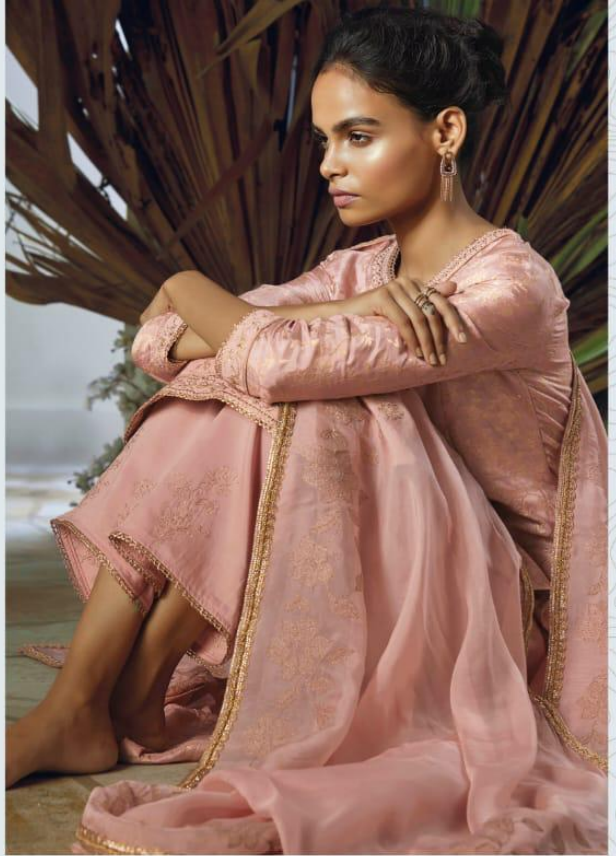

Ganga

Viola
7802