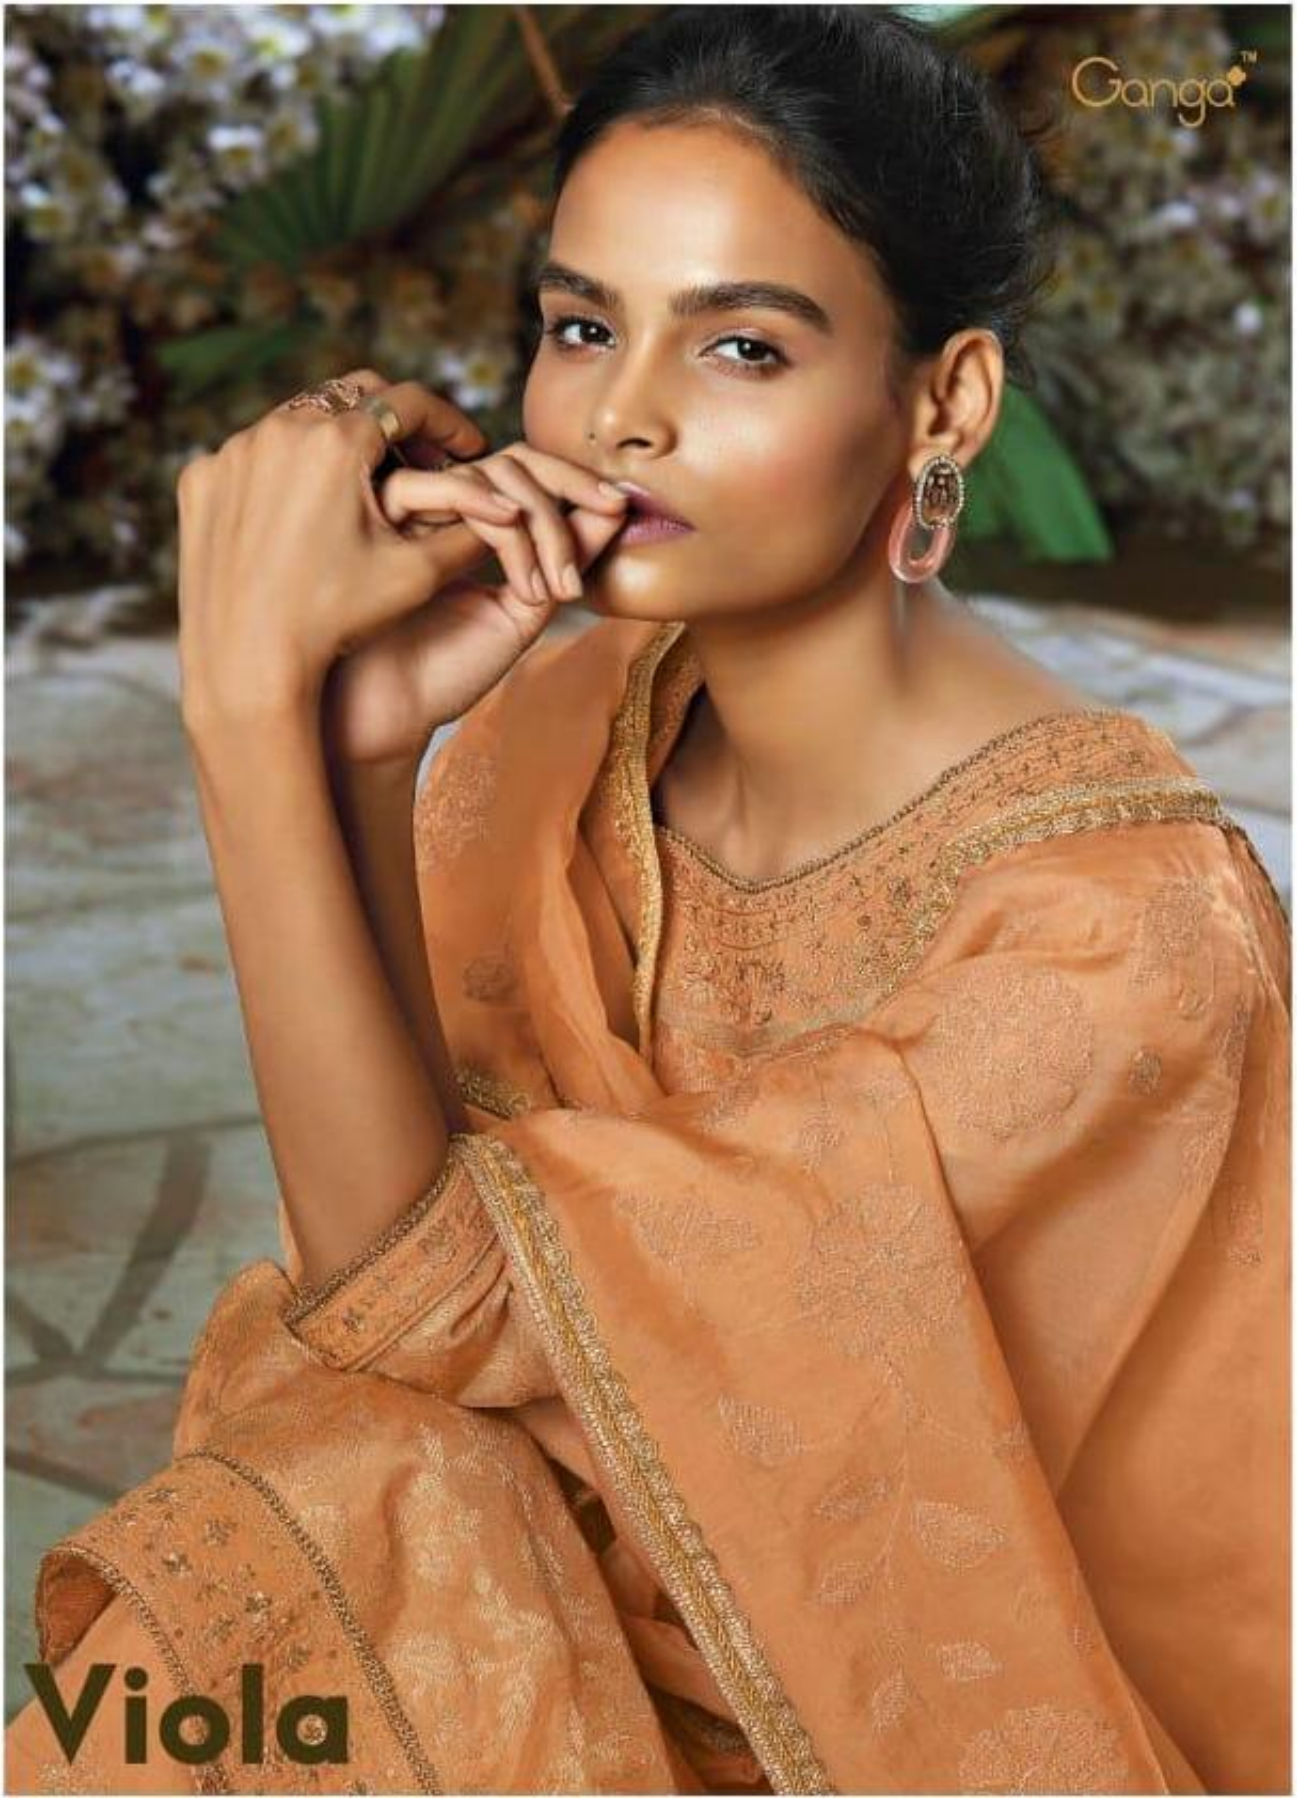

Ganga™

Viola