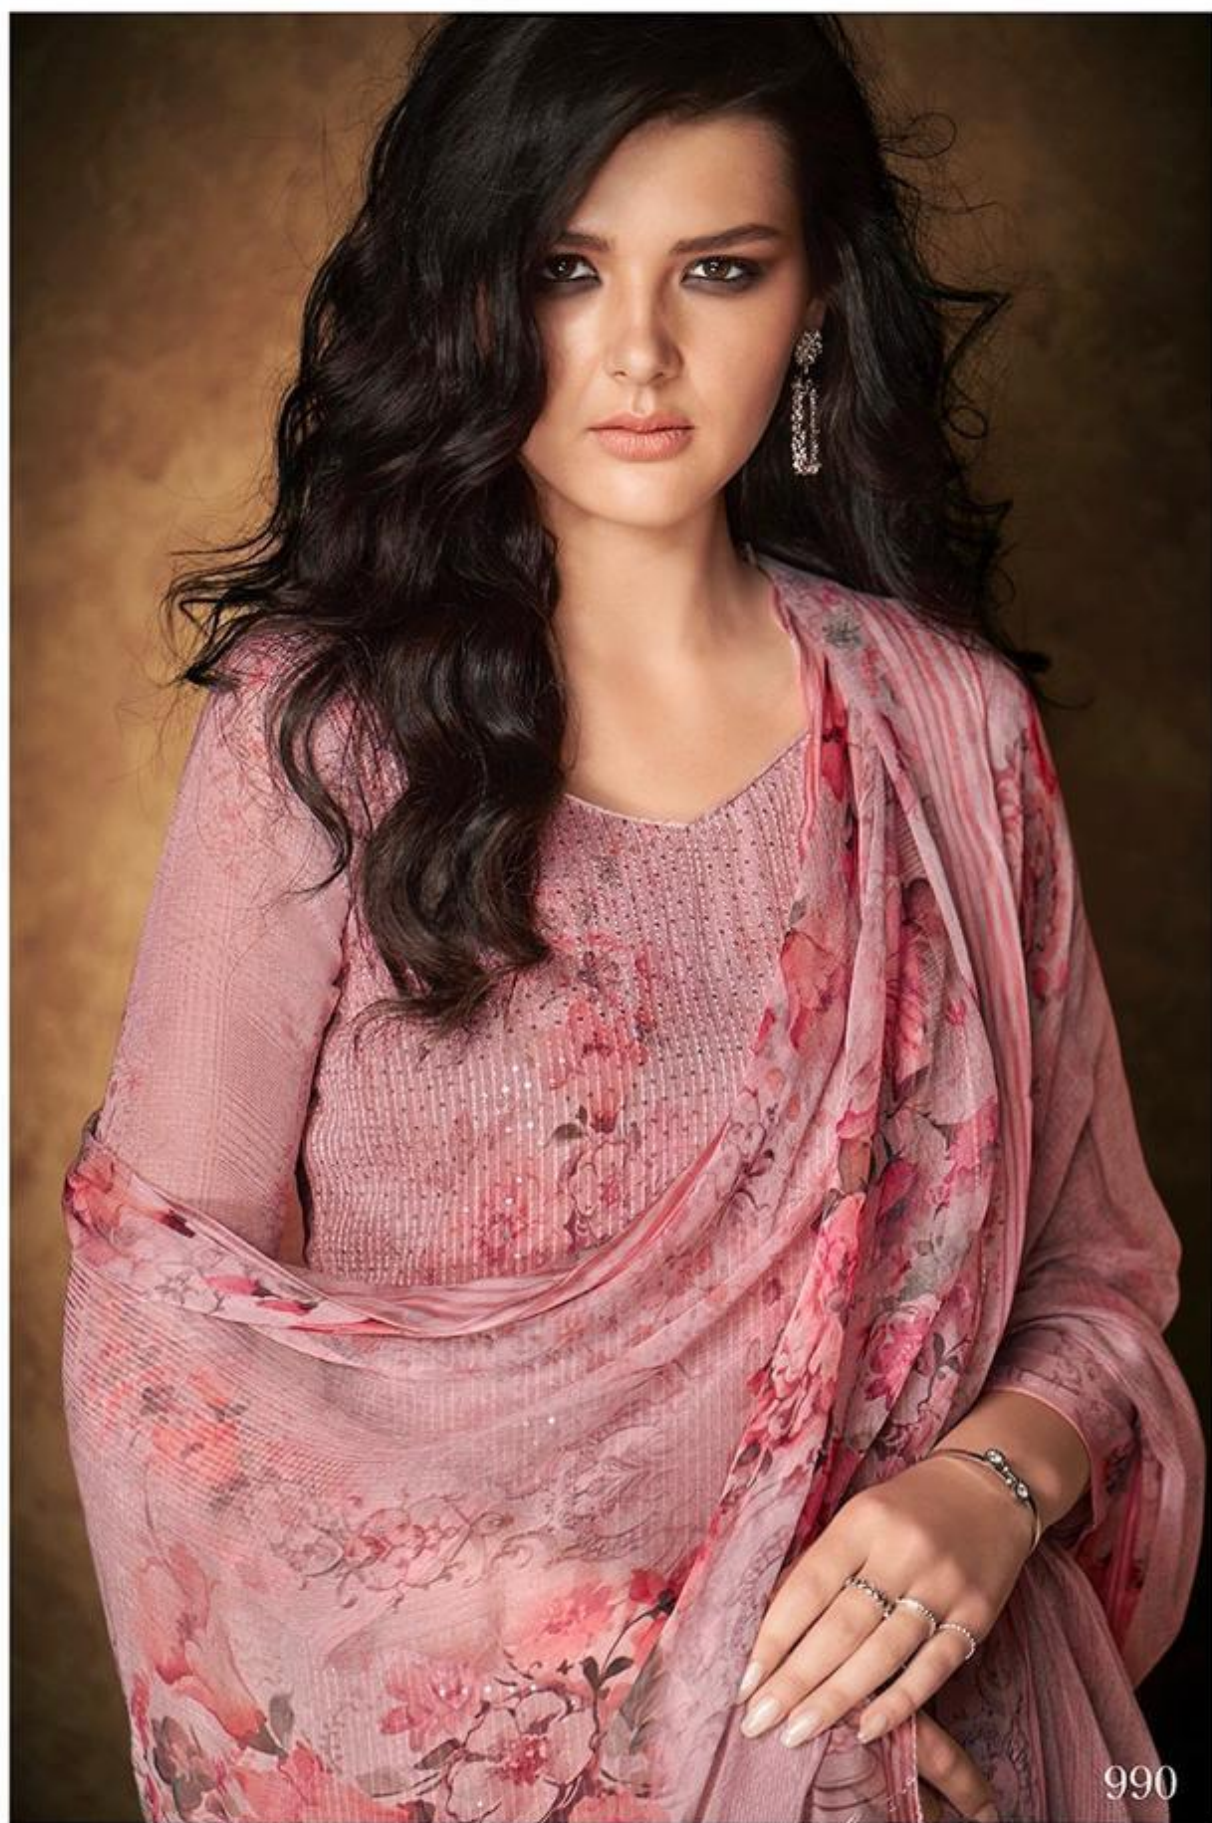

Glossy
Orion

Glossy

997

Glossy

PRODUCT DETAILS

TOP

PURE VISCOSE GEORGETTE DIGITAL PRINT
WITH EMBROIDERY

DUPATTA

PURE BEMBERG CHIFFON DIGITAL PRINT

INNER & BOTTOM

PURE JAM SATIN

S G CREATIONS

Glossy
Orion

Glossy
Orion

Glossy

990