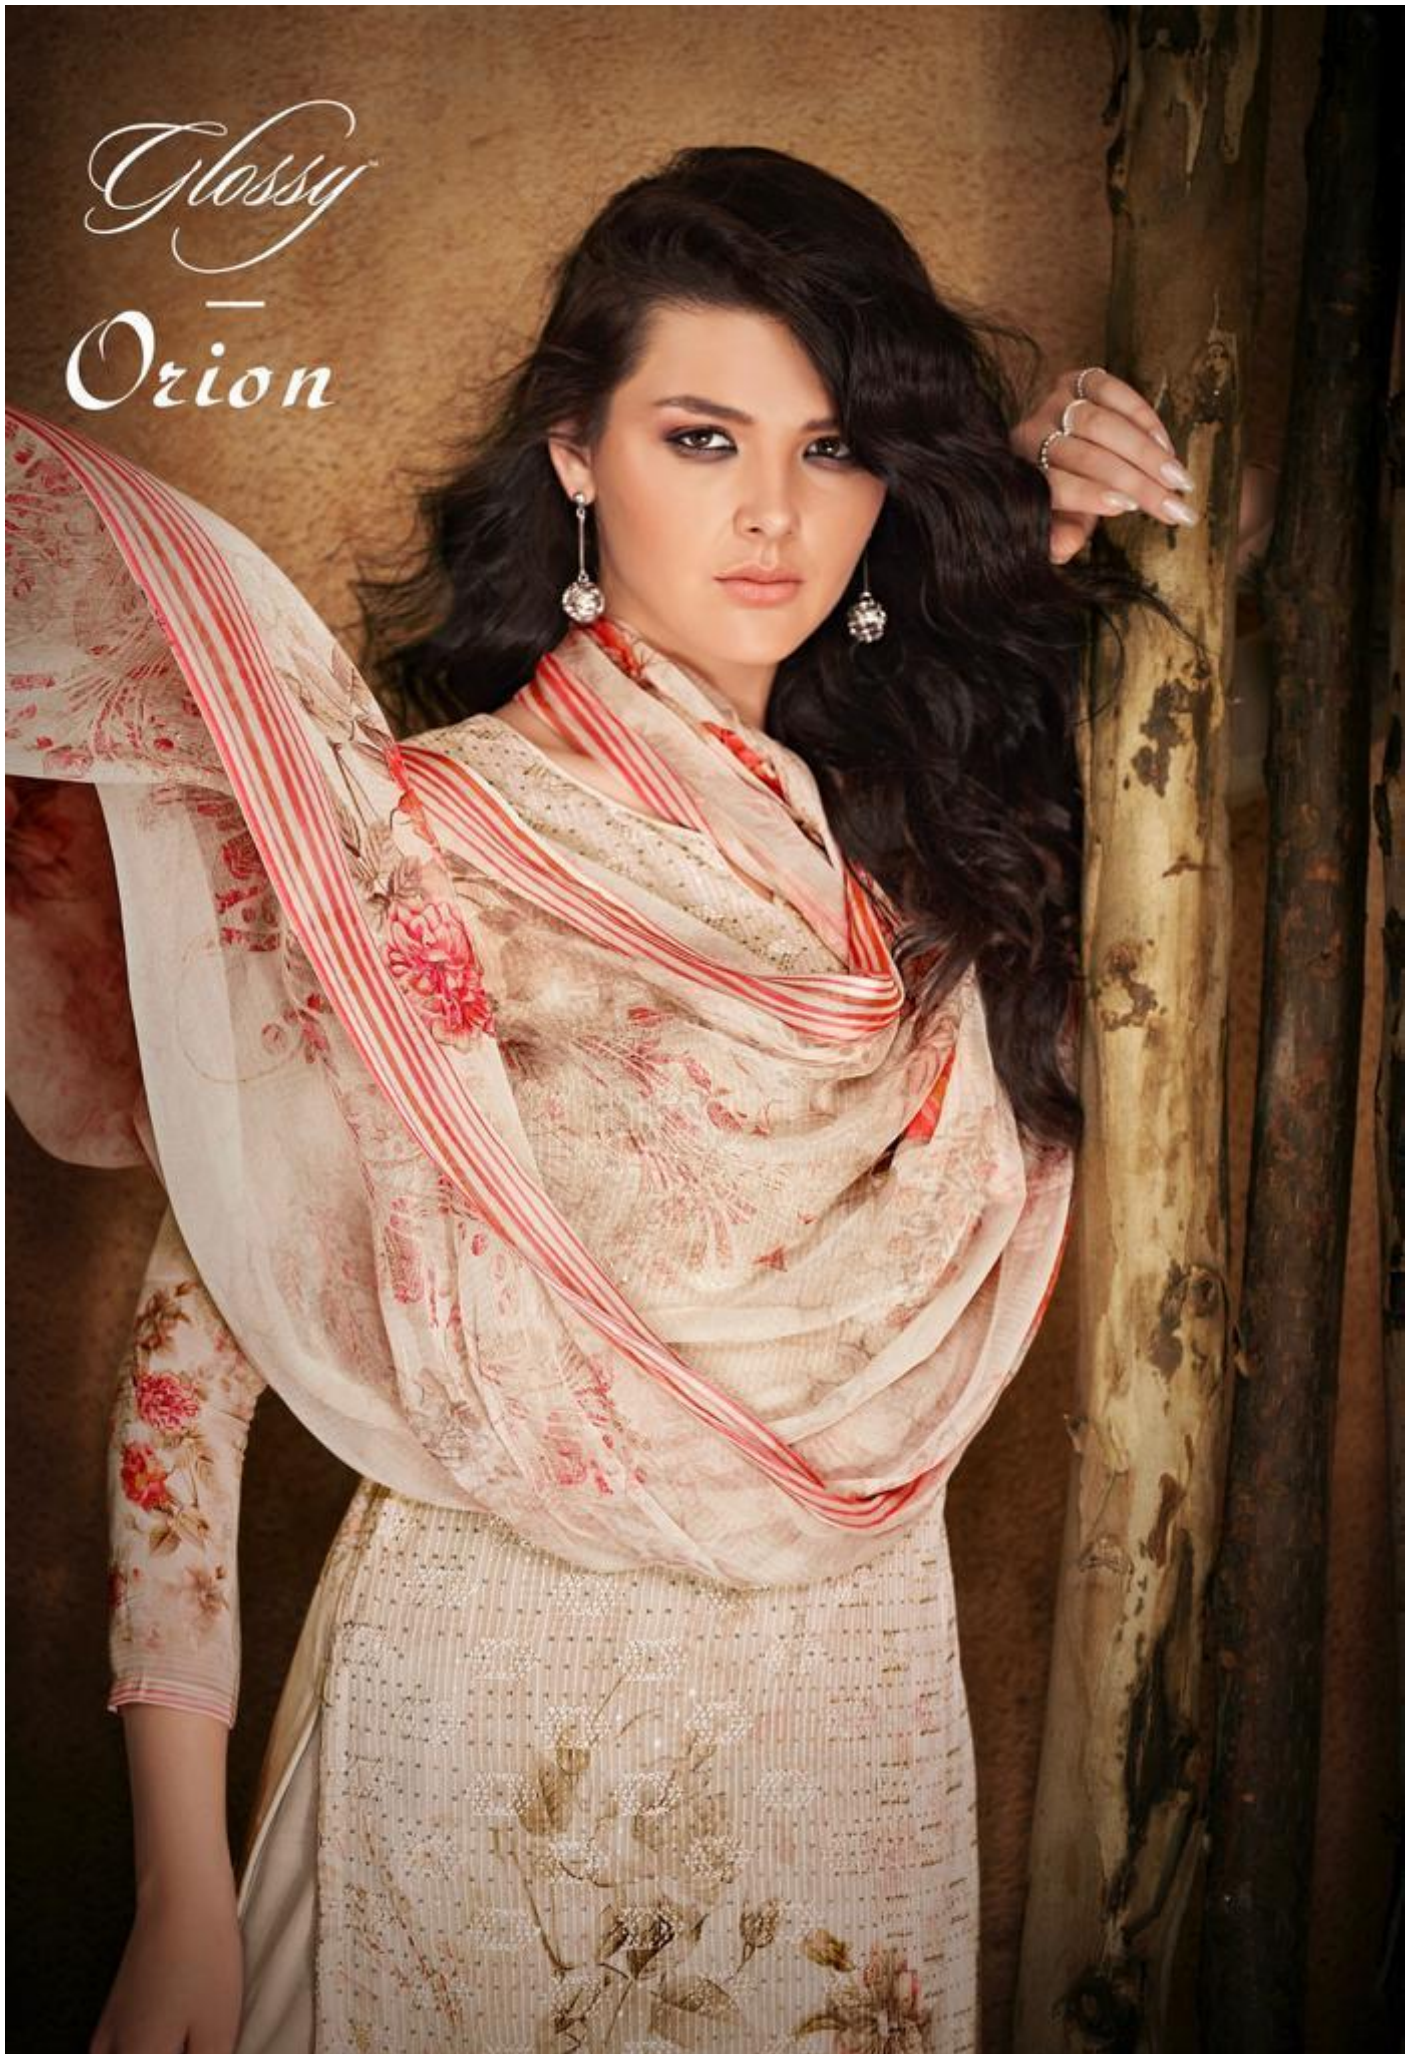

Glossy
Orion