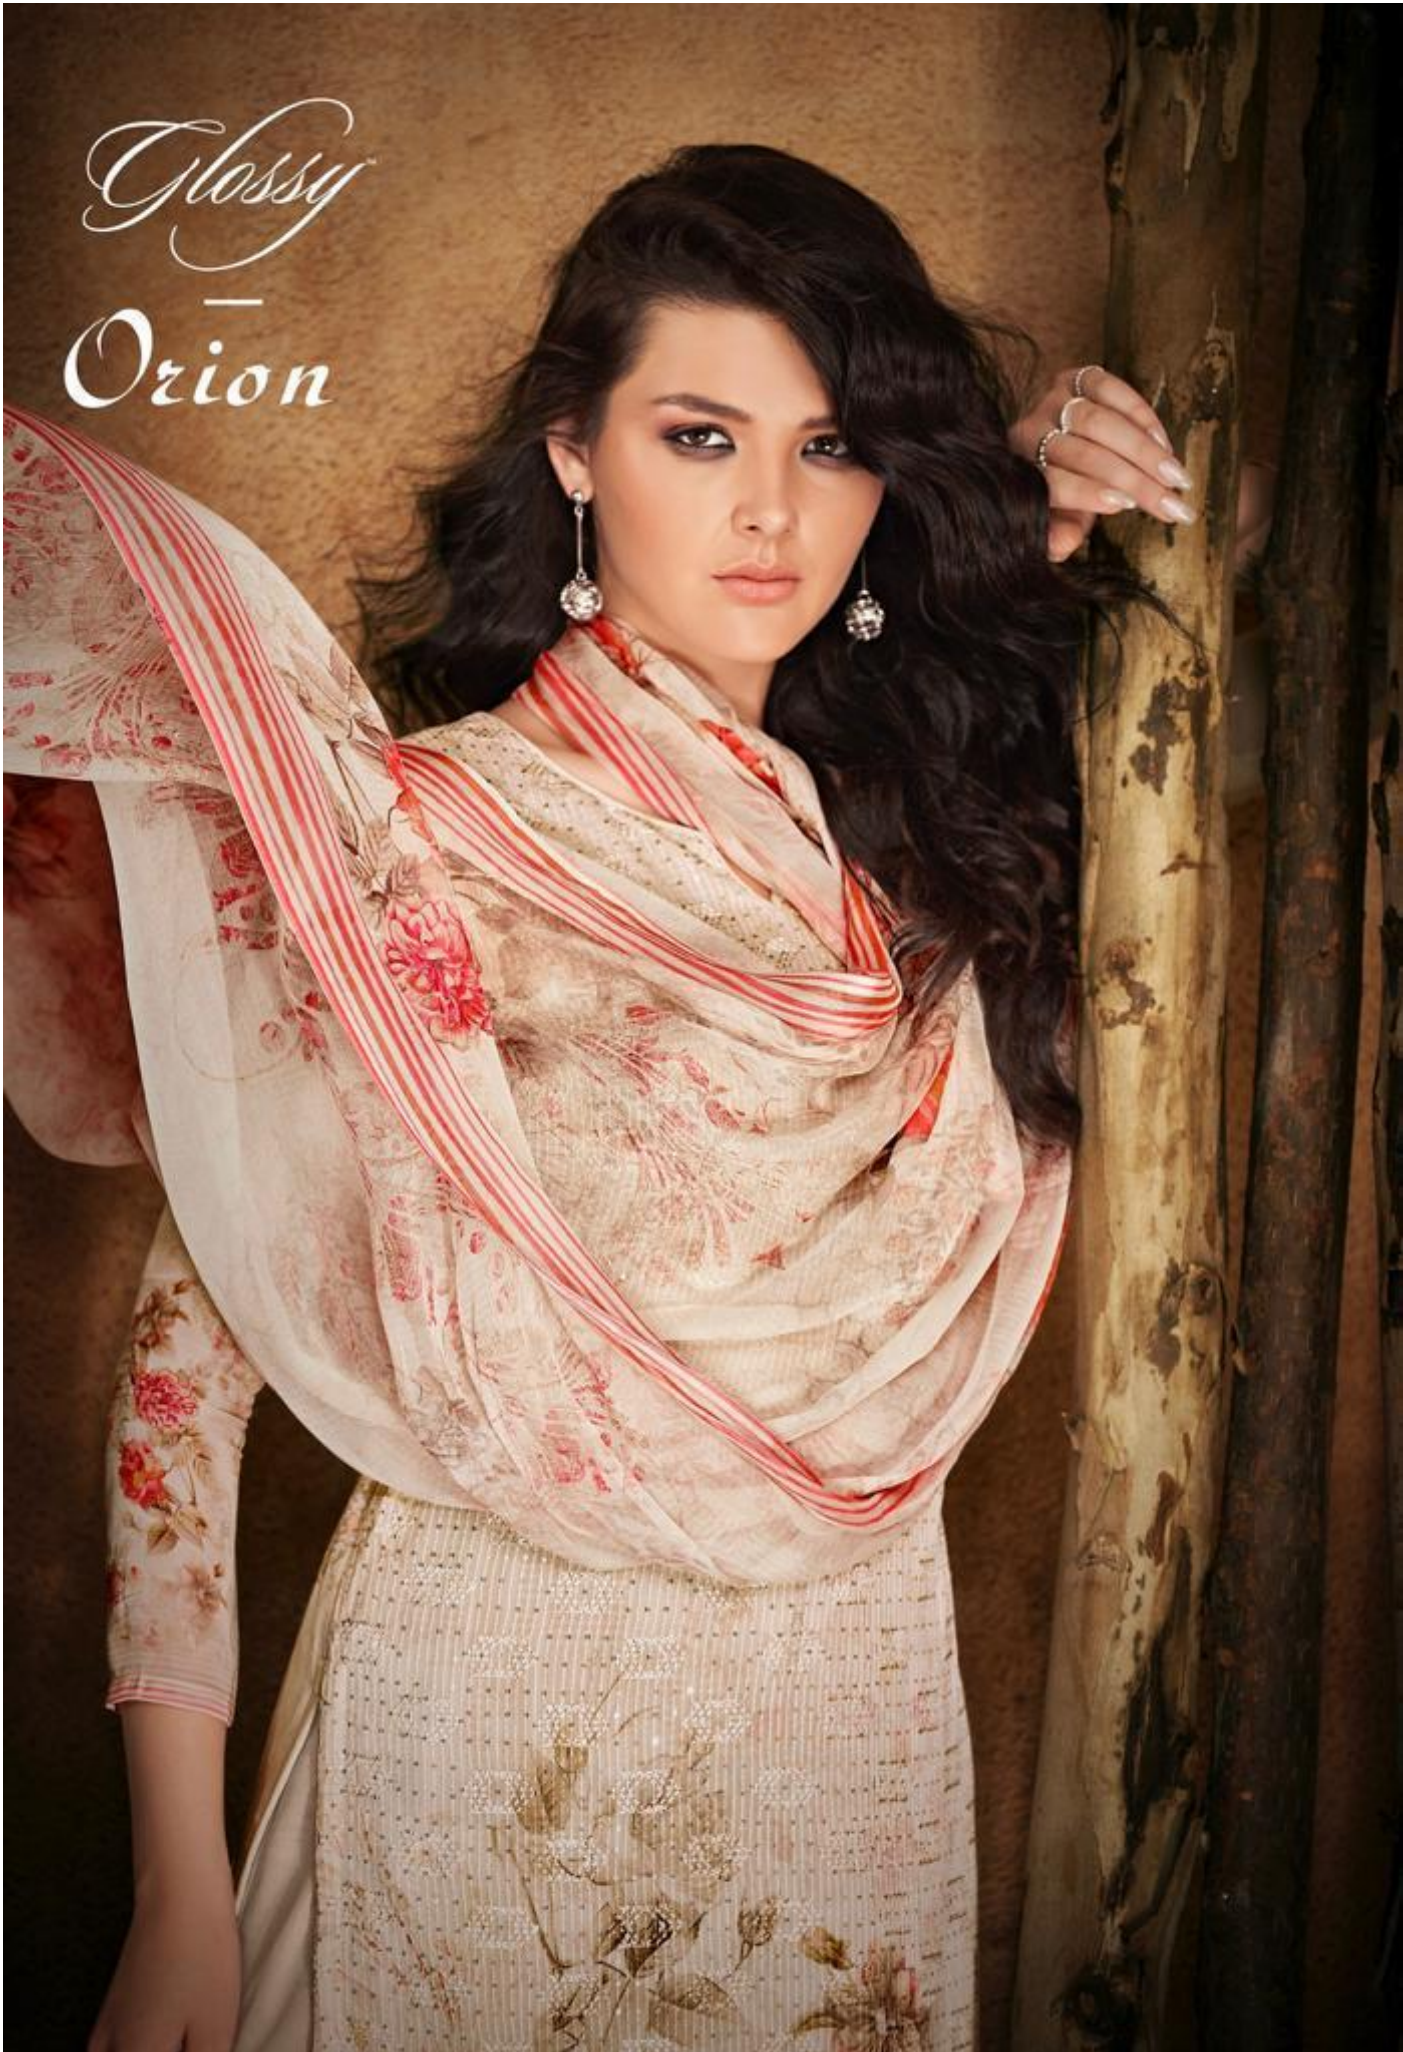

Glossy
Orion

Glossy

997

Glossy

PRODUCT DETAILS

TOP

PURE VISCOSE GEORGETTE DIGITAL PRINT
WITH EMBROIDERY

DUPATTA