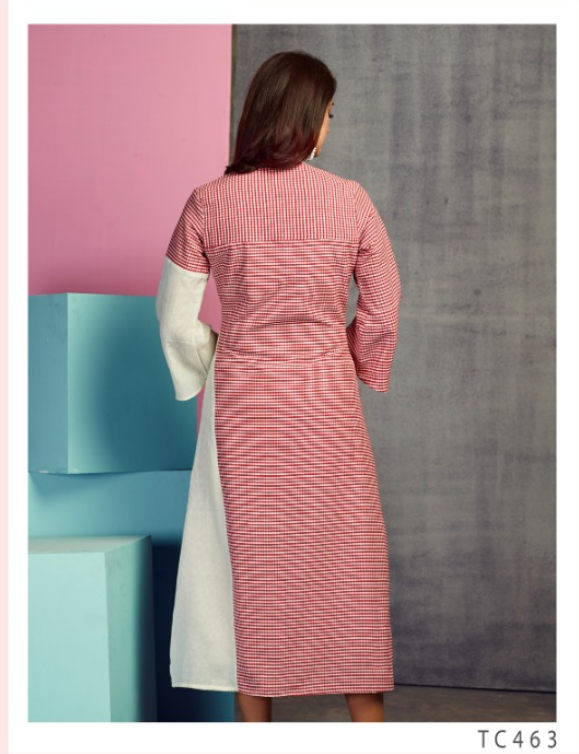

TUCUTE

AND AL THAT'S BEST OF DARK
AND BRIGHT. MEET IN HER ASPECT
AND HER EYES.

TC463