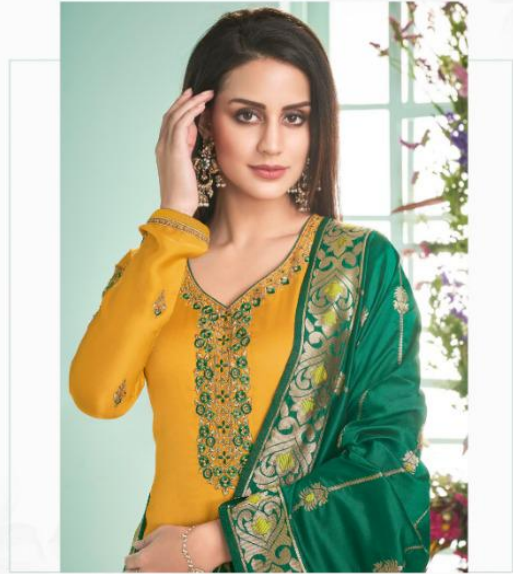

BEAUTY STYLE