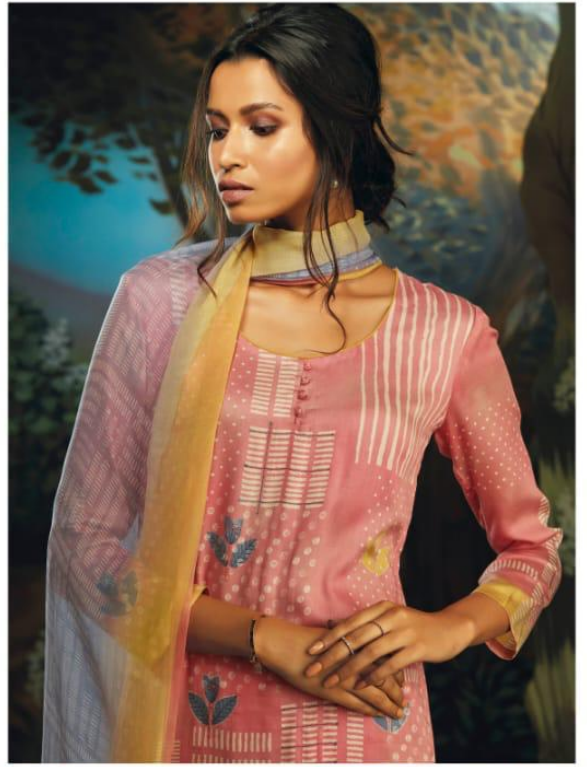

Willow
7720