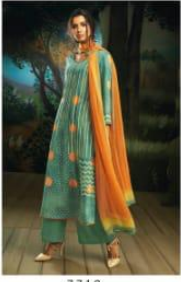

Ganga™

Willow

  
Willow  
7726

  
Willow  
7727

7719

7720

7721

7722

7723

7724

7725

7726

7727

Ganga®

**WILLOW – DESIGNER SALWAR SUITS**

DESIGN NO.	CATALOG NAME	DESCRIPTION	PRICE
7719	WILLOW	Pure Natural Satin(Tencel) Printed With Extra Sleeves & Hand Work(3.30)	1740/-
7720	WILLOW	Pure Natural Satin(Tencel) Printed With Extra Sleeves & Hand Work(3.30)	1740/-
7721	WILLOW	Pure Natural Satin(Tencel) Printed With Extra Sleeves & Hand Work(3.30)	1740/-
7722	WILLOW	Pure Natural Satin(Tencel) Printed With Extra Sleeves & Hand Work(3.30)	1740/-
7723	WILLOW	Pure Natural Satin(Tencel) Printed With Extra Sleeves & Hand Work(3.30)	1740/-
7724	WILLOW	Pure Natural Satin(Tencel) Printed With Extra Sleeves & Hand Work(3.30)	1740/-
7725	WILLOW	Pure Natural Satin(Tencel) Printed With Extra Sleeves & Hand Work(3.30)	1740/-
7726	WILLOW	Pure Natural Satin(Tencel) Printed With Extra Sleeves & Hand Work(3.30)	1740/-
7727	WILLOW	Pure Natural Satin(Tencel) Printed With Extra Sleeves & Hand Work(3.30)	1740/-