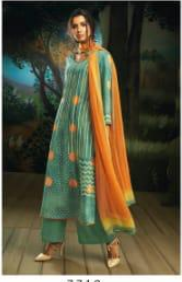

Ganga™

Willow

Willow
7726

Willow
7727

7719

7720

7721

7722

7723

7724

7725

7726

7727

Ganga®

WILLOW – DESIGNER SALWAR SUITS

DESIGN NO.	CATALOG NAME	DESCRIPTION	PRICE
7719	WILLOW	Pure Natural Satin(Tencel) Printed With Extra Sleeves & Hand Work(3.30)	1740/-
7720	WILLOW	Pure Natural Satin(Tencel) Printed With Extra Sleeves & Hand Work(3.30)	1740/-
7721	WILLOW	Pure Natural Satin(Tencel) Printed With Extra Sleeves & Hand Work(3.30)	1740/-
7722	WILLOW	Pure Natural Satin(Tencel) Printed With Extra Sleeves & Hand Work(3.30)	1740/-
7723	WILLOW	Pure Natural Satin(Tencel) Printed With Extra Sleeves & Hand Work(3.30)	1740/-
7724	WILLOW	Pure Natural Satin(Tencel) Printed With Extra Sleeves & Hand Work(3.30)	1740/-
7725	WILLOW	Pure Natural Satin(Tencel) Printed With Extra Sleeves & Hand Work(3.30)	1740/-
7726	WILLOW	Pure Natural Satin(Tencel) Printed With Extra Sleeves & Hand Work(3.30)	1740/-
7727	WILLOW	Pure Natural Satin(Tencel) Printed With Extra Sleeves & Hand Work(3.30)	1740/-