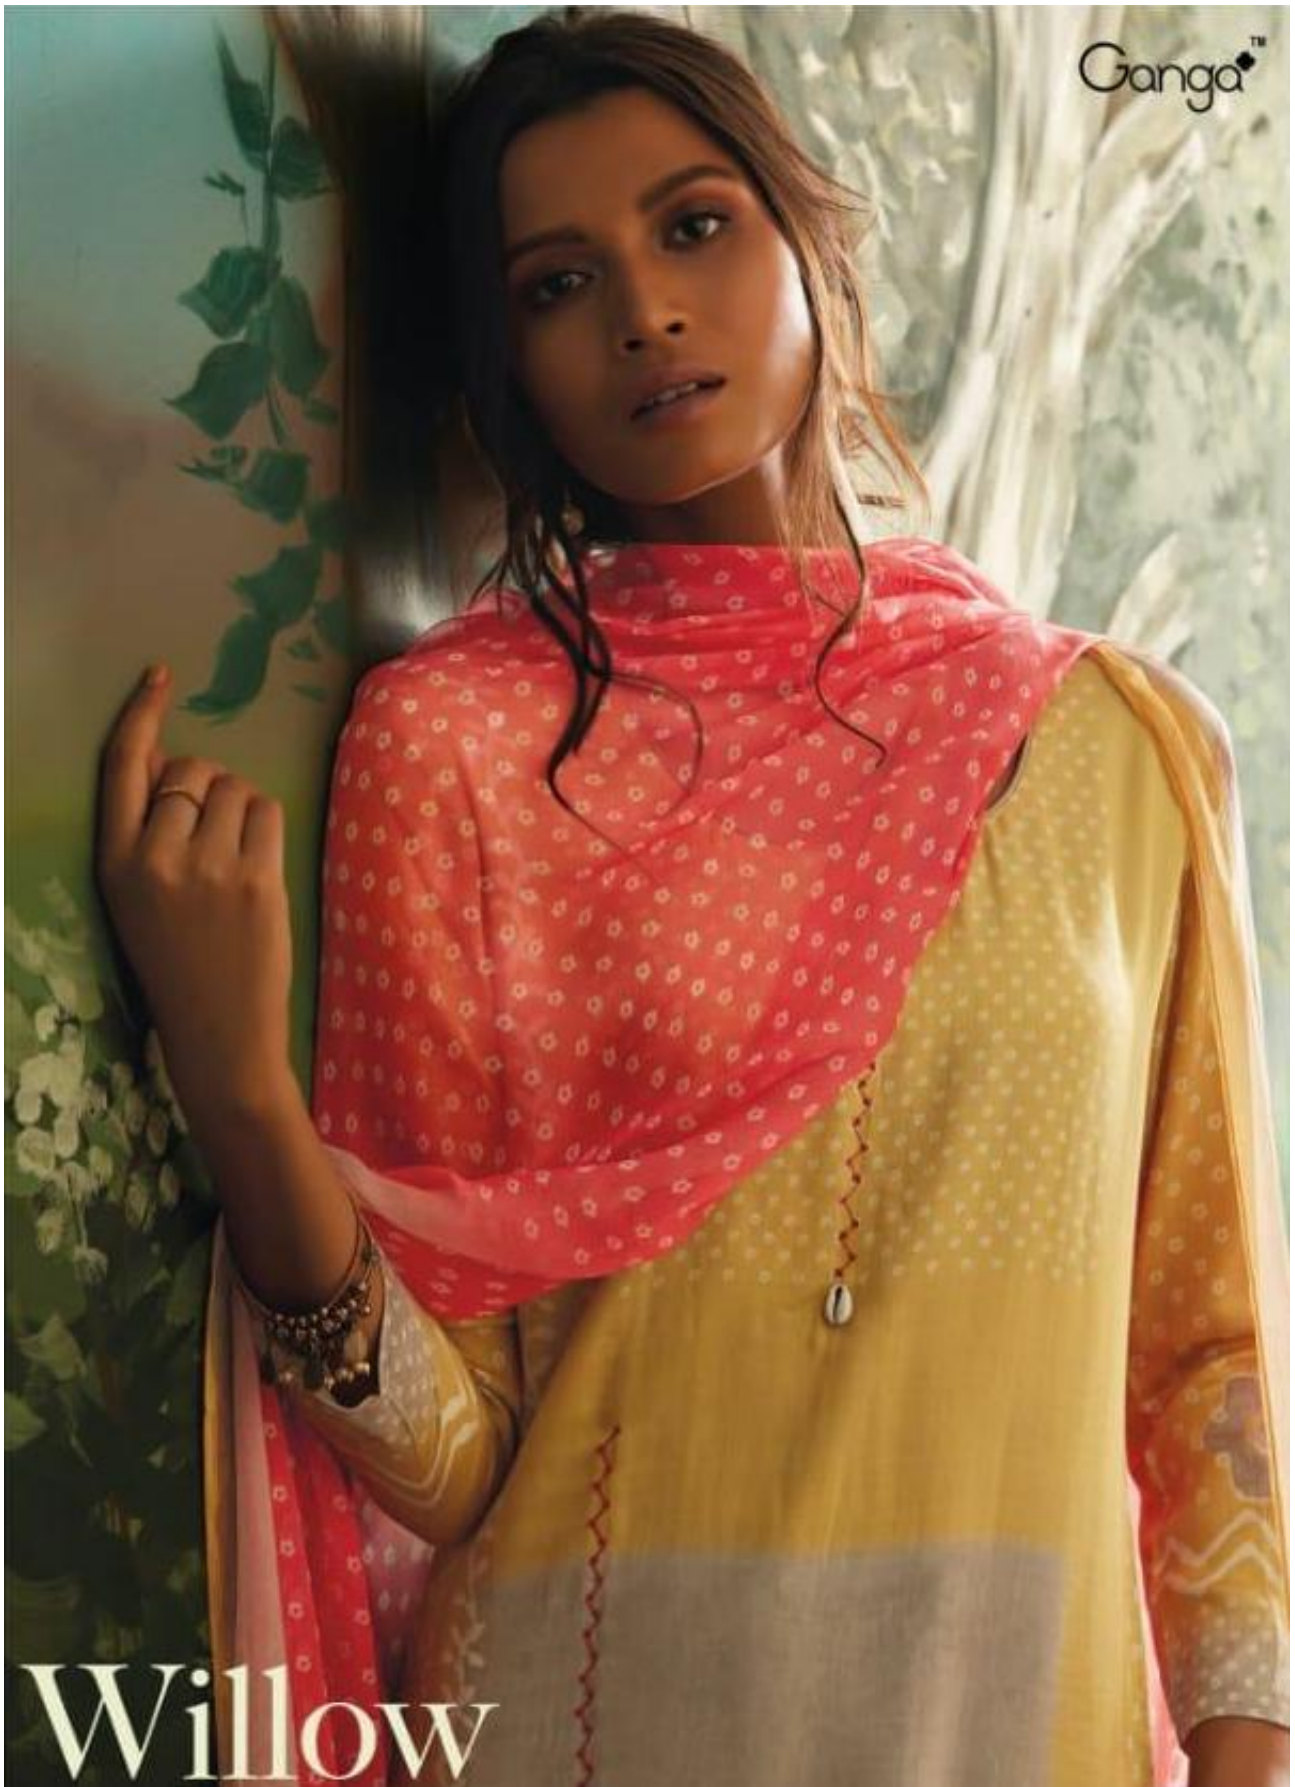

Ganga™

Willow