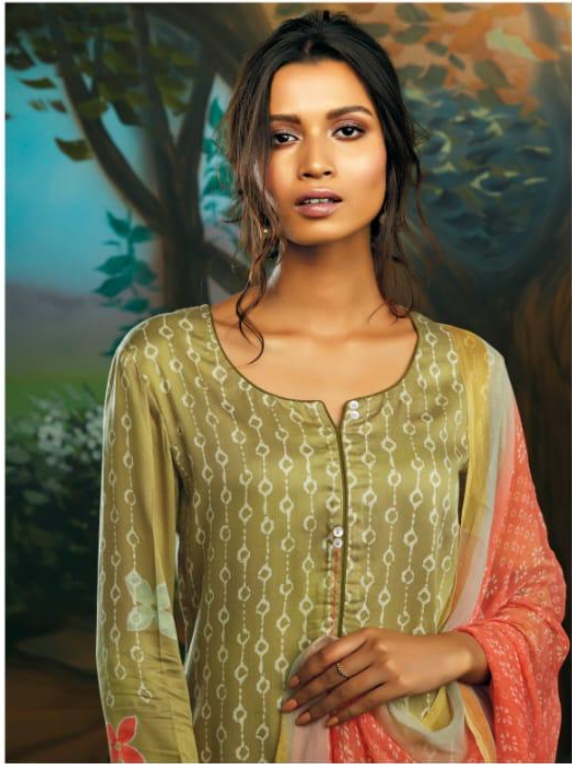

Ganga™

Willow

Willow
7726

Willow
7727

7719

7720

7721

7722

7723

7724

7725

7726

7727

Ganga®

WILLOW – DESIGNER SALWAR SUITS

DESIGN NO.	CATALOG NAME	DESCRIPTION	PRICE
7719	WILLOW	Pure Natural Satin(Tencel) Printed With Extra Sleeves & Hand Work(3.30)	1740/-
7720	WILLOW	Pure Natural Satin(Tencel) Printed With Extra Sleeves & Hand Work(3.30)	1740/-
7721	WILLOW	Pure Natural Satin(Tencel) Printed With Extra Sleeves & Hand Work(3.30)	1740/-
7722	WILLOW	Pure Natural Satin(Tencel) Printed With Extra Sleeves & Hand Work(3.30)	1740/-
7723	WILLOW	Pure Natural Satin(Tencel) Printed With Extra Sleeves & Hand Work(3.30)	1740/-
7724	WILLOW	Pure Natural Satin(Tencel) Printed With Extra Sleeves & Hand Work(3.30)	1740/-
7725	WILLOW	Pure Natural Satin(Tencel) Printed With Extra Sleeves & Hand Work(3.30)	1740/-
7726	WILLOW	Pure Natural Satin(Tencel) Printed With Extra Sleeves & Hand Work(3.30)	1740/-
7727	WILLOW	Pure Natural Satin(Tencel) Printed With Extra Sleeves & Hand Work(3.30)	1740/-