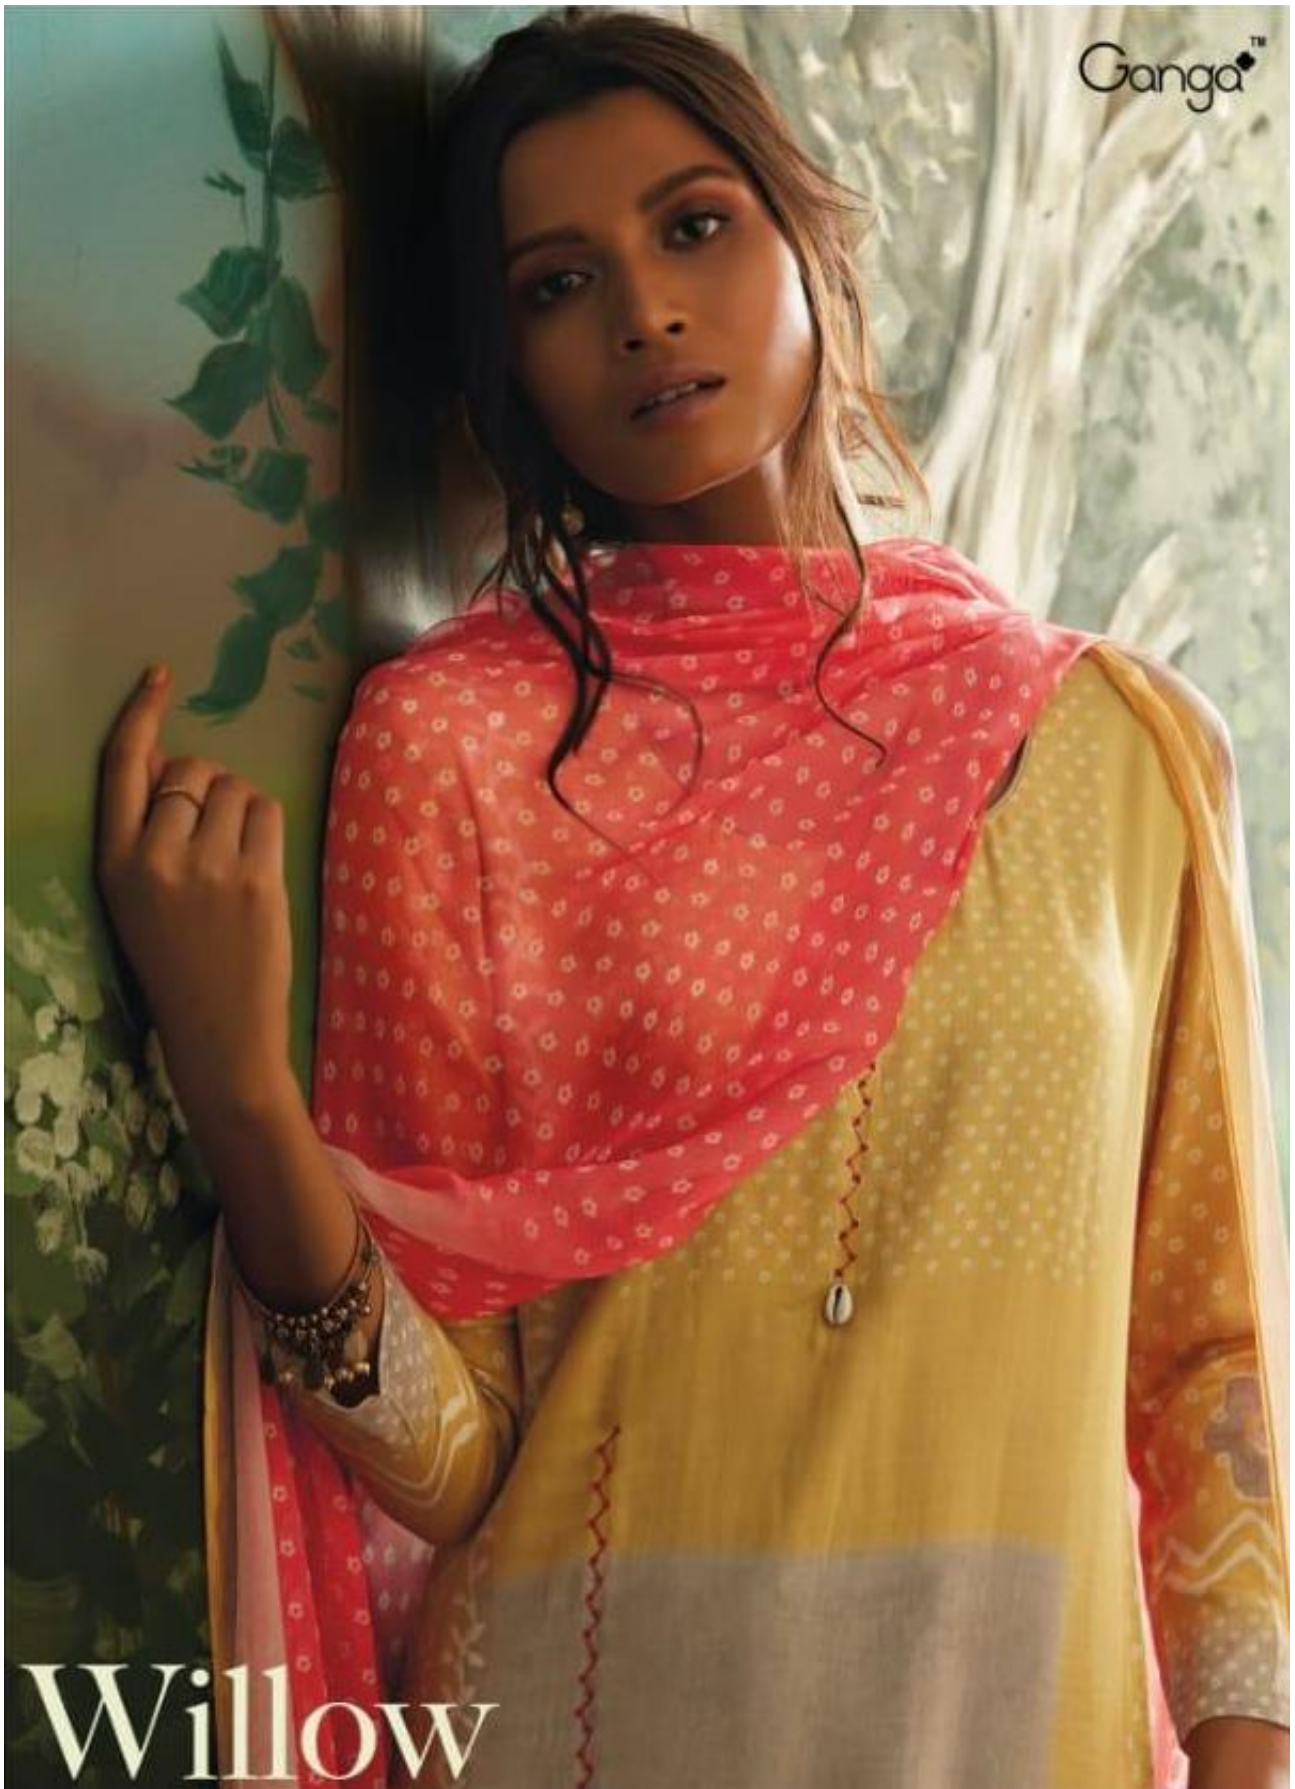

Ganga™

Willow