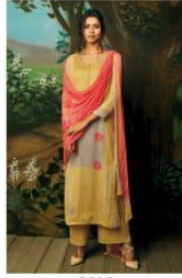

Ganga™

Willow

  
Willow  
7726

  
Willow  
7727

7719

7720

7721

7722

7723

7724

7725

7726

7727

Ganga®

**WILLOW – DESIGNER SALWAR SUITS**

DESIGN NO.	CATALOG NAME	DESCRIPTION	PRICE
7719	WILLOW	Pure Natural Satin(Tencel) Printed With Extra Sleeves & Hand Work(3.30)	1740/-
7720	WILLOW	Pure Natural Satin(Tencel) Printed With Extra Sleeves & Hand Work(3.30)	1740/-
7721	WILLOW	Pure Natural Satin(Tencel) Printed With Extra Sleeves & Hand Work(3.30)	1740/-
7722	WILLOW	Pure Natural Satin(Tencel) Printed With Extra Sleeves & Hand Work(3.30)	1740/-
7723	WILLOW	Pure Natural Satin(Tencel) Printed With Extra Sleeves & Hand Work(3.30)	1740/-
7724	WILLOW	Pure Natural Satin(Tencel) Printed With Extra Sleeves & Hand Work(3.30)	1740/-
7725	WILLOW	Pure Natural Satin(Tencel) Printed With Extra Sleeves & Hand Work(3.30)	1740/-
7726	WILLOW	Pure Natural Satin(Tencel) Printed With Extra Sleeves & Hand Work(3.30)	1740/-
7727	WILLOW	Pure Natural Satin(Tencel) Printed With Extra Sleeves & Hand Work(3.30)	1740/-

**Total Pieces: 09**

**Total Amount: 15660(+ gst extra)**

Ganga™

Willow

Ganga™

Willow

  
Willow  
7719

  
Willow  
7720