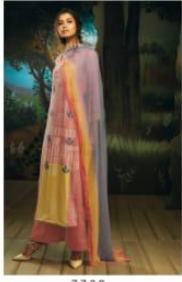

Ganga™

Willow

Willow
7726

Willow
7727

7719

7720

7721

7722

7723

7724

7725

7726

7727

Ganga®

WILLOW – DESIGNER SALWAR SUITS

DESIGN NO.	CATALOG NAME	DESCRIPTION	PRICE
7719	WILLOW	Pure Natural Satin(Tencel) Printed With Extra Sleeves & Hand Work(3.30)	1740/-
7720	WILLOW	Pure Natural Satin(Tencel) Printed With Extra Sleeves & Hand Work(3.30)	1740/-
7721	WILLOW	Pure Natural Satin(Tencel) Printed With Extra Sleeves & Hand Work(3.30)	1740/-
7722	WILLOW	Pure Natural Satin(Tencel) Printed With Extra Sleeves & Hand Work(3.30)	1740/-
7723	WILLOW	Pure Natural Satin(Tencel) Printed With Extra Sleeves & Hand Work(3.30)	1740/-
7724	WILLOW	Pure Natural Satin(Tencel) Printed With Extra Sleeves & Hand Work(3.30)	1740/-
7725	WILLOW	Pure Natural Satin(Tencel) Printed With Extra Sleeves & Hand Work(3.30)	1740/-
7726	WILLOW	Pure Natural Satin(Tencel) Printed With Extra Sleeves & Hand Work(3.30)	1740/-
7727	WILLOW	Pure Natural Satin(Tencel) Printed With Extra Sleeves & Hand Work(3.30)	1740/-