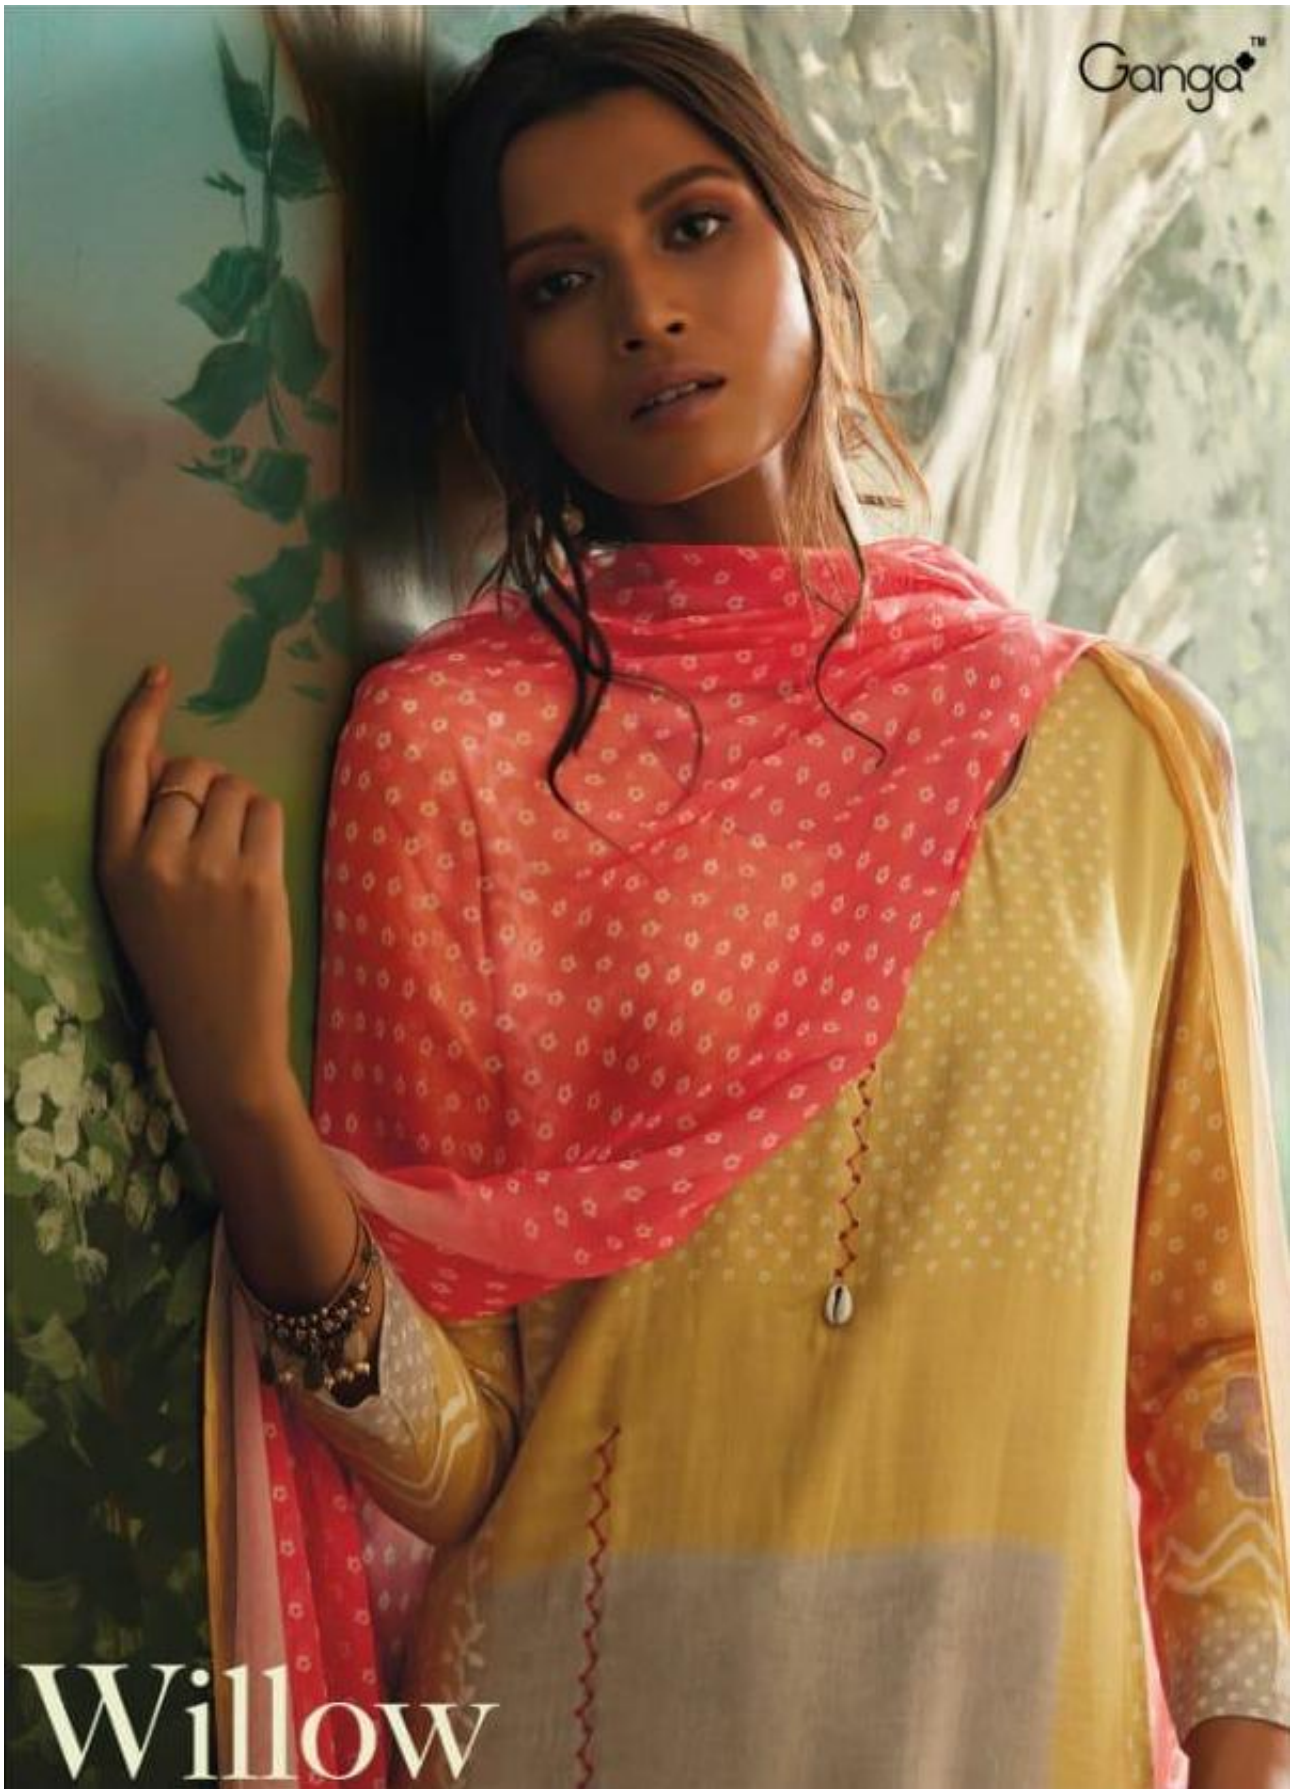

Ganga™

Willow

  
Willow  
7726

  
Willow  
7727

7719

7720

7721

7722

7723

7724

7725

7726

7727

Ganga®

**WILLOW – DESIGNER SALWAR SUITS**

DESIGN NO.	CATALOG NAME	DESCRIPTION	PRICE
7719	WILLOW	Pure Natural Satin(Tencel) Printed With Extra Sleeves & Hand Work(3.30)	1740/-
7720	WILLOW	Pure Natural Satin(Tencel) Printed With Extra Sleeves & Hand Work(3.30)	1740/-
7721	WILLOW	Pure Natural Satin(Tencel) Printed With Extra Sleeves & Hand Work(3.30)	1740/-
7722	WILLOW	Pure Natural Satin(Tencel) Printed With Extra Sleeves & Hand Work(3.30)	1740/-
7723	WILLOW	Pure Natural Satin(Tencel) Printed With Extra Sleeves & Hand Work(3.30)	1740/-
7724	WILLOW	Pure Natural Satin(Tencel) Printed With Extra Sleeves & Hand Work(3.30)	1740/-
7725	WILLOW	Pure Natural Satin(Tencel) Printed With Extra Sleeves & Hand Work(3.30)	1740/-
7726	WILLOW	Pure Natural Satin(Tencel) Printed With Extra Sleeves & Hand Work(3.30)	1740/-
7727	WILLOW	Pure Natural Satin(Tencel) Printed With Extra Sleeves & Hand Work(3.30)	1740/-