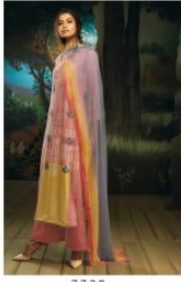

Ganga™

Willow

  
Willow  
7726

  
Willow  
7727

7719

7720

7721

7722

7723

7724

7725

7726

7727

Ganga®

**WILLOW – DESIGNER SALWAR SUITS**

DESIGN NO.	CATALOG NAME	DESCRIPTION	PRICE
7719	WILLOW	Pure Natural Satin(Tencel) Printed With Extra Sleeves & Hand Work(3.30)	1740/-
7720	WILLOW	Pure Natural Satin(Tencel) Printed With Extra Sleeves & Hand Work(3.30)	1740/-
7721	WILLOW	Pure Natural Satin(Tencel) Printed With Extra Sleeves & Hand Work(3.30)	1740/-
7722	WILLOW	Pure Natural Satin(Tencel) Printed With Extra Sleeves & Hand Work(3.30)	1740/-
7723	WILLOW	Pure Natural Satin(Tencel) Printed With Extra Sleeves & Hand Work(3.30)	1740/-
7724	WILLOW	Pure Natural Satin(Tencel) Printed With Extra Sleeves & Hand Work(3.30)	1740/-
7725	WILLOW	Pure Natural Satin(Tencel) Printed With Extra Sleeves & Hand Work(3.30)	1740/-
7726	WILLOW	Pure Natural Satin(Tencel) Printed With Extra Sleeves & Hand Work(3.30)	1740/-
7727	WILLOW	Pure Natural Satin(Tencel) Printed With Extra Sleeves & Hand Work(3.30)	1740/-