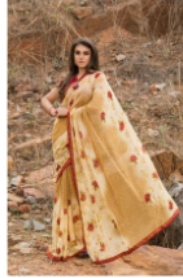

SHREE 4

THE EVERGREEN SPRING SUMMER

27369.

CHARISMATIC
STYLES

27370.

Love story

SANSKAR
.27366.

27363

scintillating
STYLES

27361.

27362.

SHREE 4

THE EVERGREEN SPRING SUMMER

27361.

27362.

27367.

27368.

27363.

27364.

27369.

27370.

27365.

27366.

27371.

27372.

SANSKAR
A TWIST in ethnics

Printed motifs and an intricate lacey finish just for the and occasion.

SANSKAR

27367.

27368.

SANSKAR