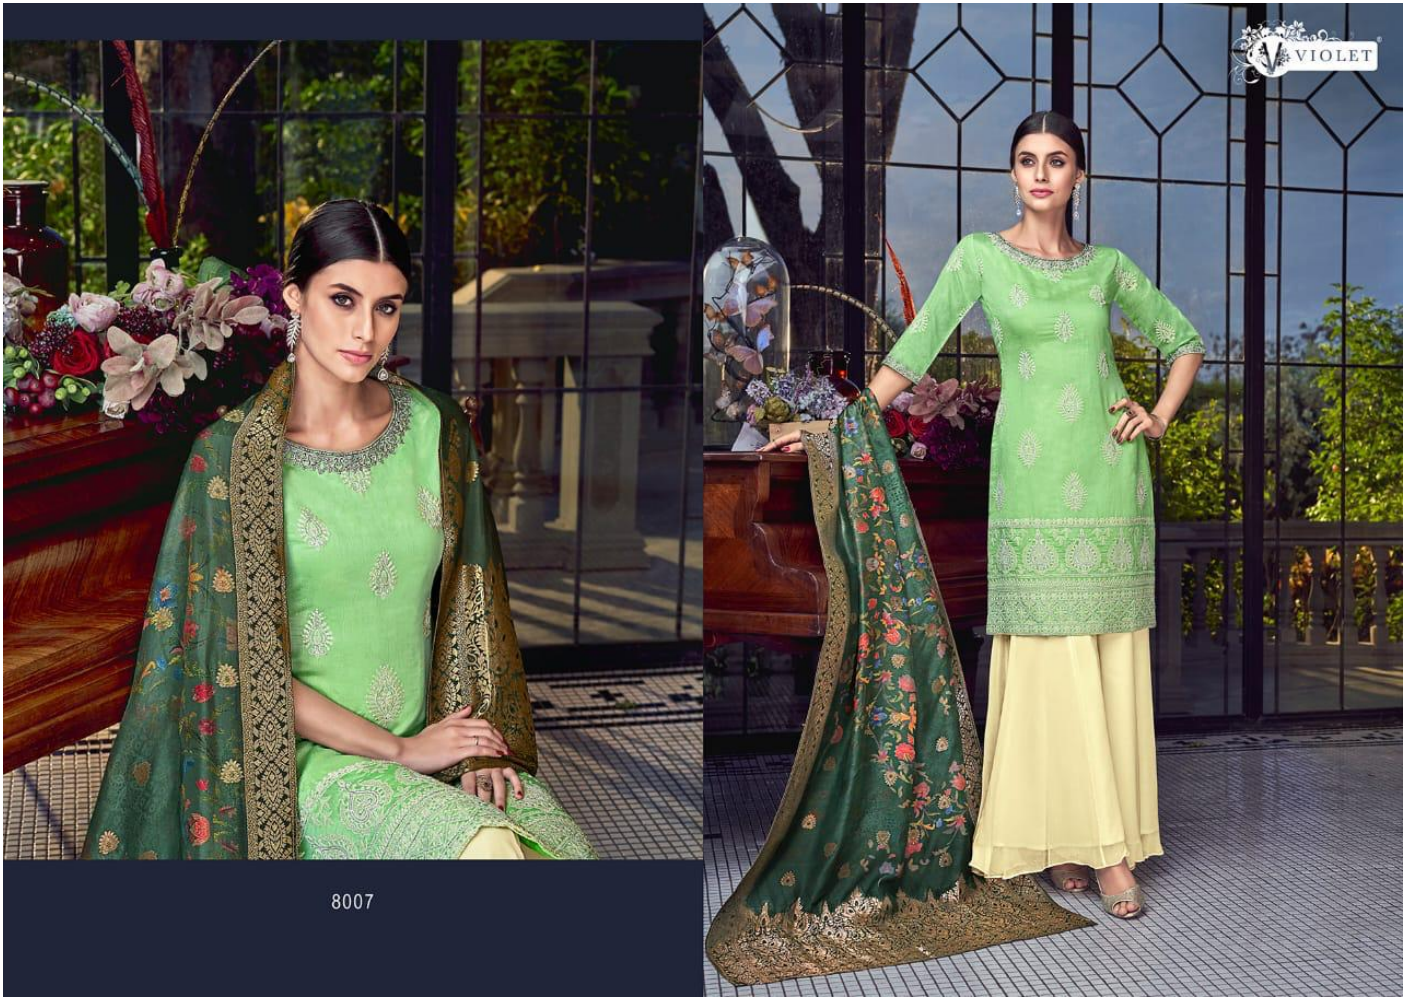

V VIOLET

VIOLET

8006

8003

8002

VIOLET

8008

VIOLET

8001

8001

VIOLET

8007

V VIOLET

D.NO	TOP	BOTTOM	DUPATTA
8001	LAKHNAVI EMBROIDERY ON SILK WITH INNER	GEORGETTE + SANTOON	DIGITAL PRINT JACQUARD
8002	LAKHNAVI EMBROIDERY ON SILK WITH INNER	GEORGETTE + SANTOON	DIGITAL PRINT JACQUARD
8003	LAKHNAVI EMBROIDERY ON SILK WITH INNER	TUSSER SATIN	DIGITAL PRINT JACQUARD
8004	LAKHNAVI EMBROIDERY ON SILK WITH INNER	NET + SANTOON	DIGITAL PRINT JACQUARD
8005	LAKHNAVI EMBROIDERY ON SILK WITH INNER	NET + GEORGETTE	DIGITAL PRINT JACQUARD
8006	LAKHNAVI EMBROIDERY ON SILK WITH INNER	TUSSER SATIN	DIGITAL PRINT JACQUARD
8007	LAKHNAVI EMBROIDERY ON SILK WITH INNER	GEORGETTE + SANTOON	DIGITAL PRINT JACQUARD
8008	LAKHNAVI EMBROIDERY ON SILK WITH INNER	BANGLORI SILK	DIGITAL PRINT JACQUARD
8009	LAKHNAVI EMBROIDERY ON SILK WITH INNER	GEORGETTE + SANTOON	DIGITAL PRINT JACQUARD

**TOTAL PCS :- 9**

V VIOLET

Sezane

VIOLET

8007

8005

8003

VIOLET

8004

8008

8001

8002

8003

VIOLET

Sezane

8004